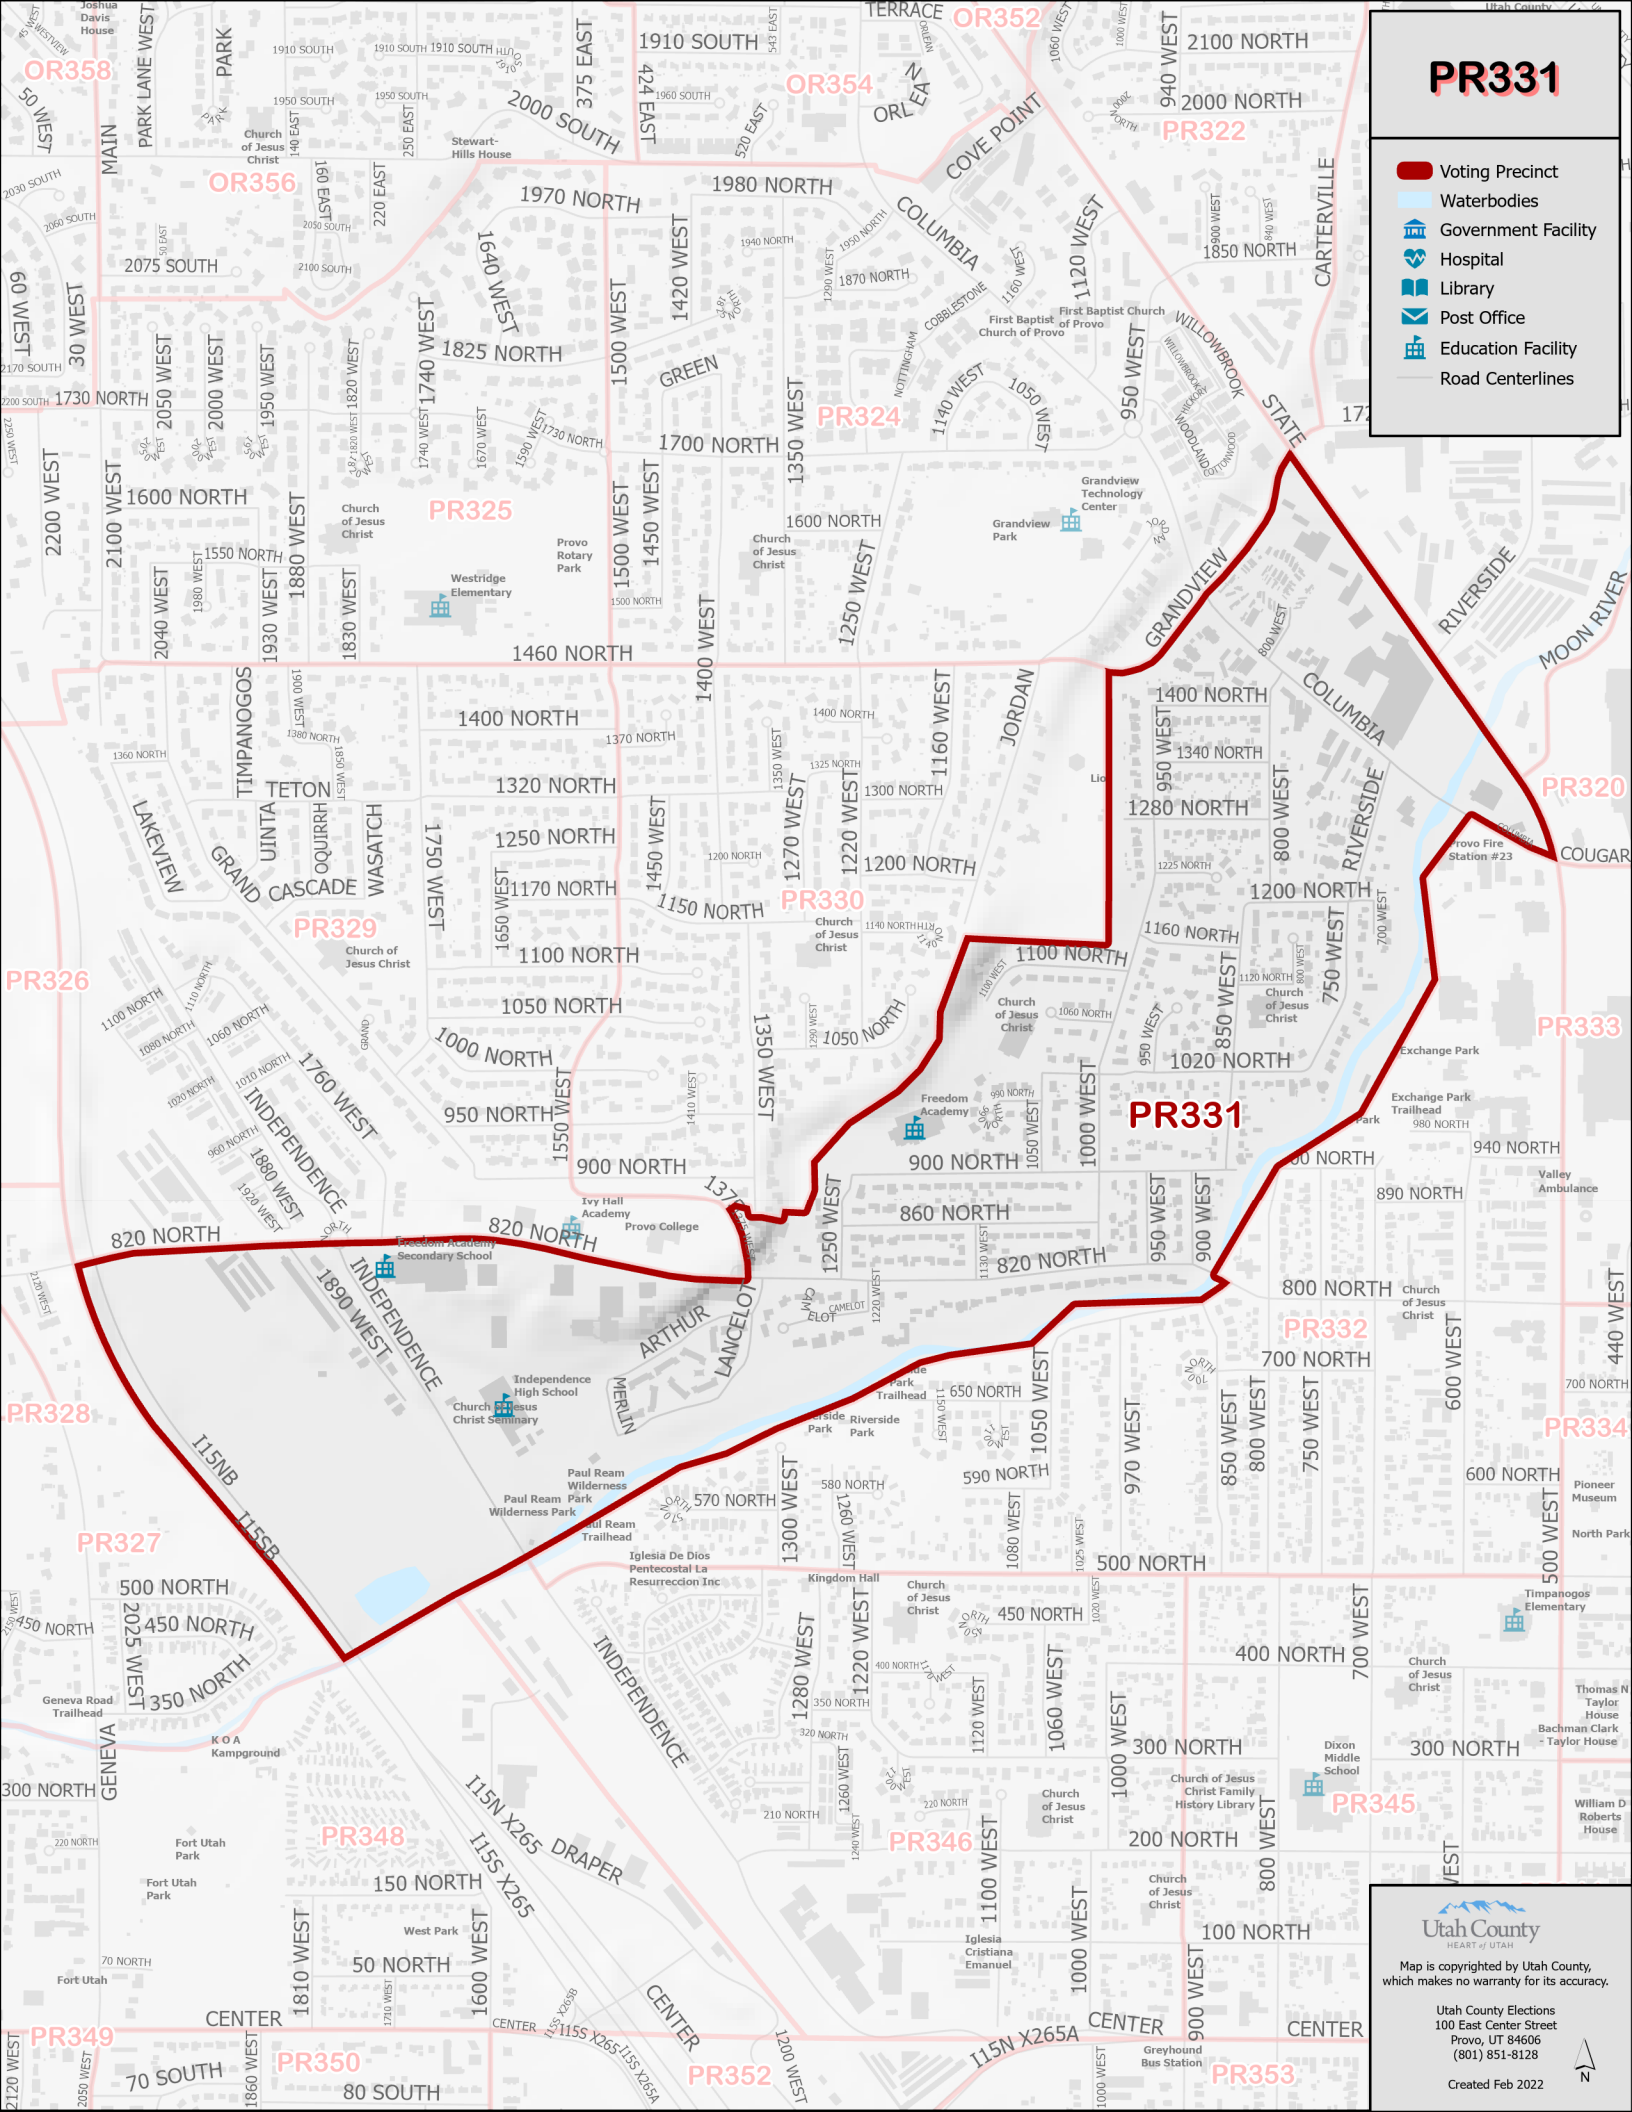

PR331

- Voting Precinct
- Waterbodies
- Government Facility
- Hospital
- Library
- Post Office
- Education Facility
- Road Centerlines

Utah County
HEART OF UTAH

Map is copyrighted by Utah County, which makes no warranty for its accuracy.