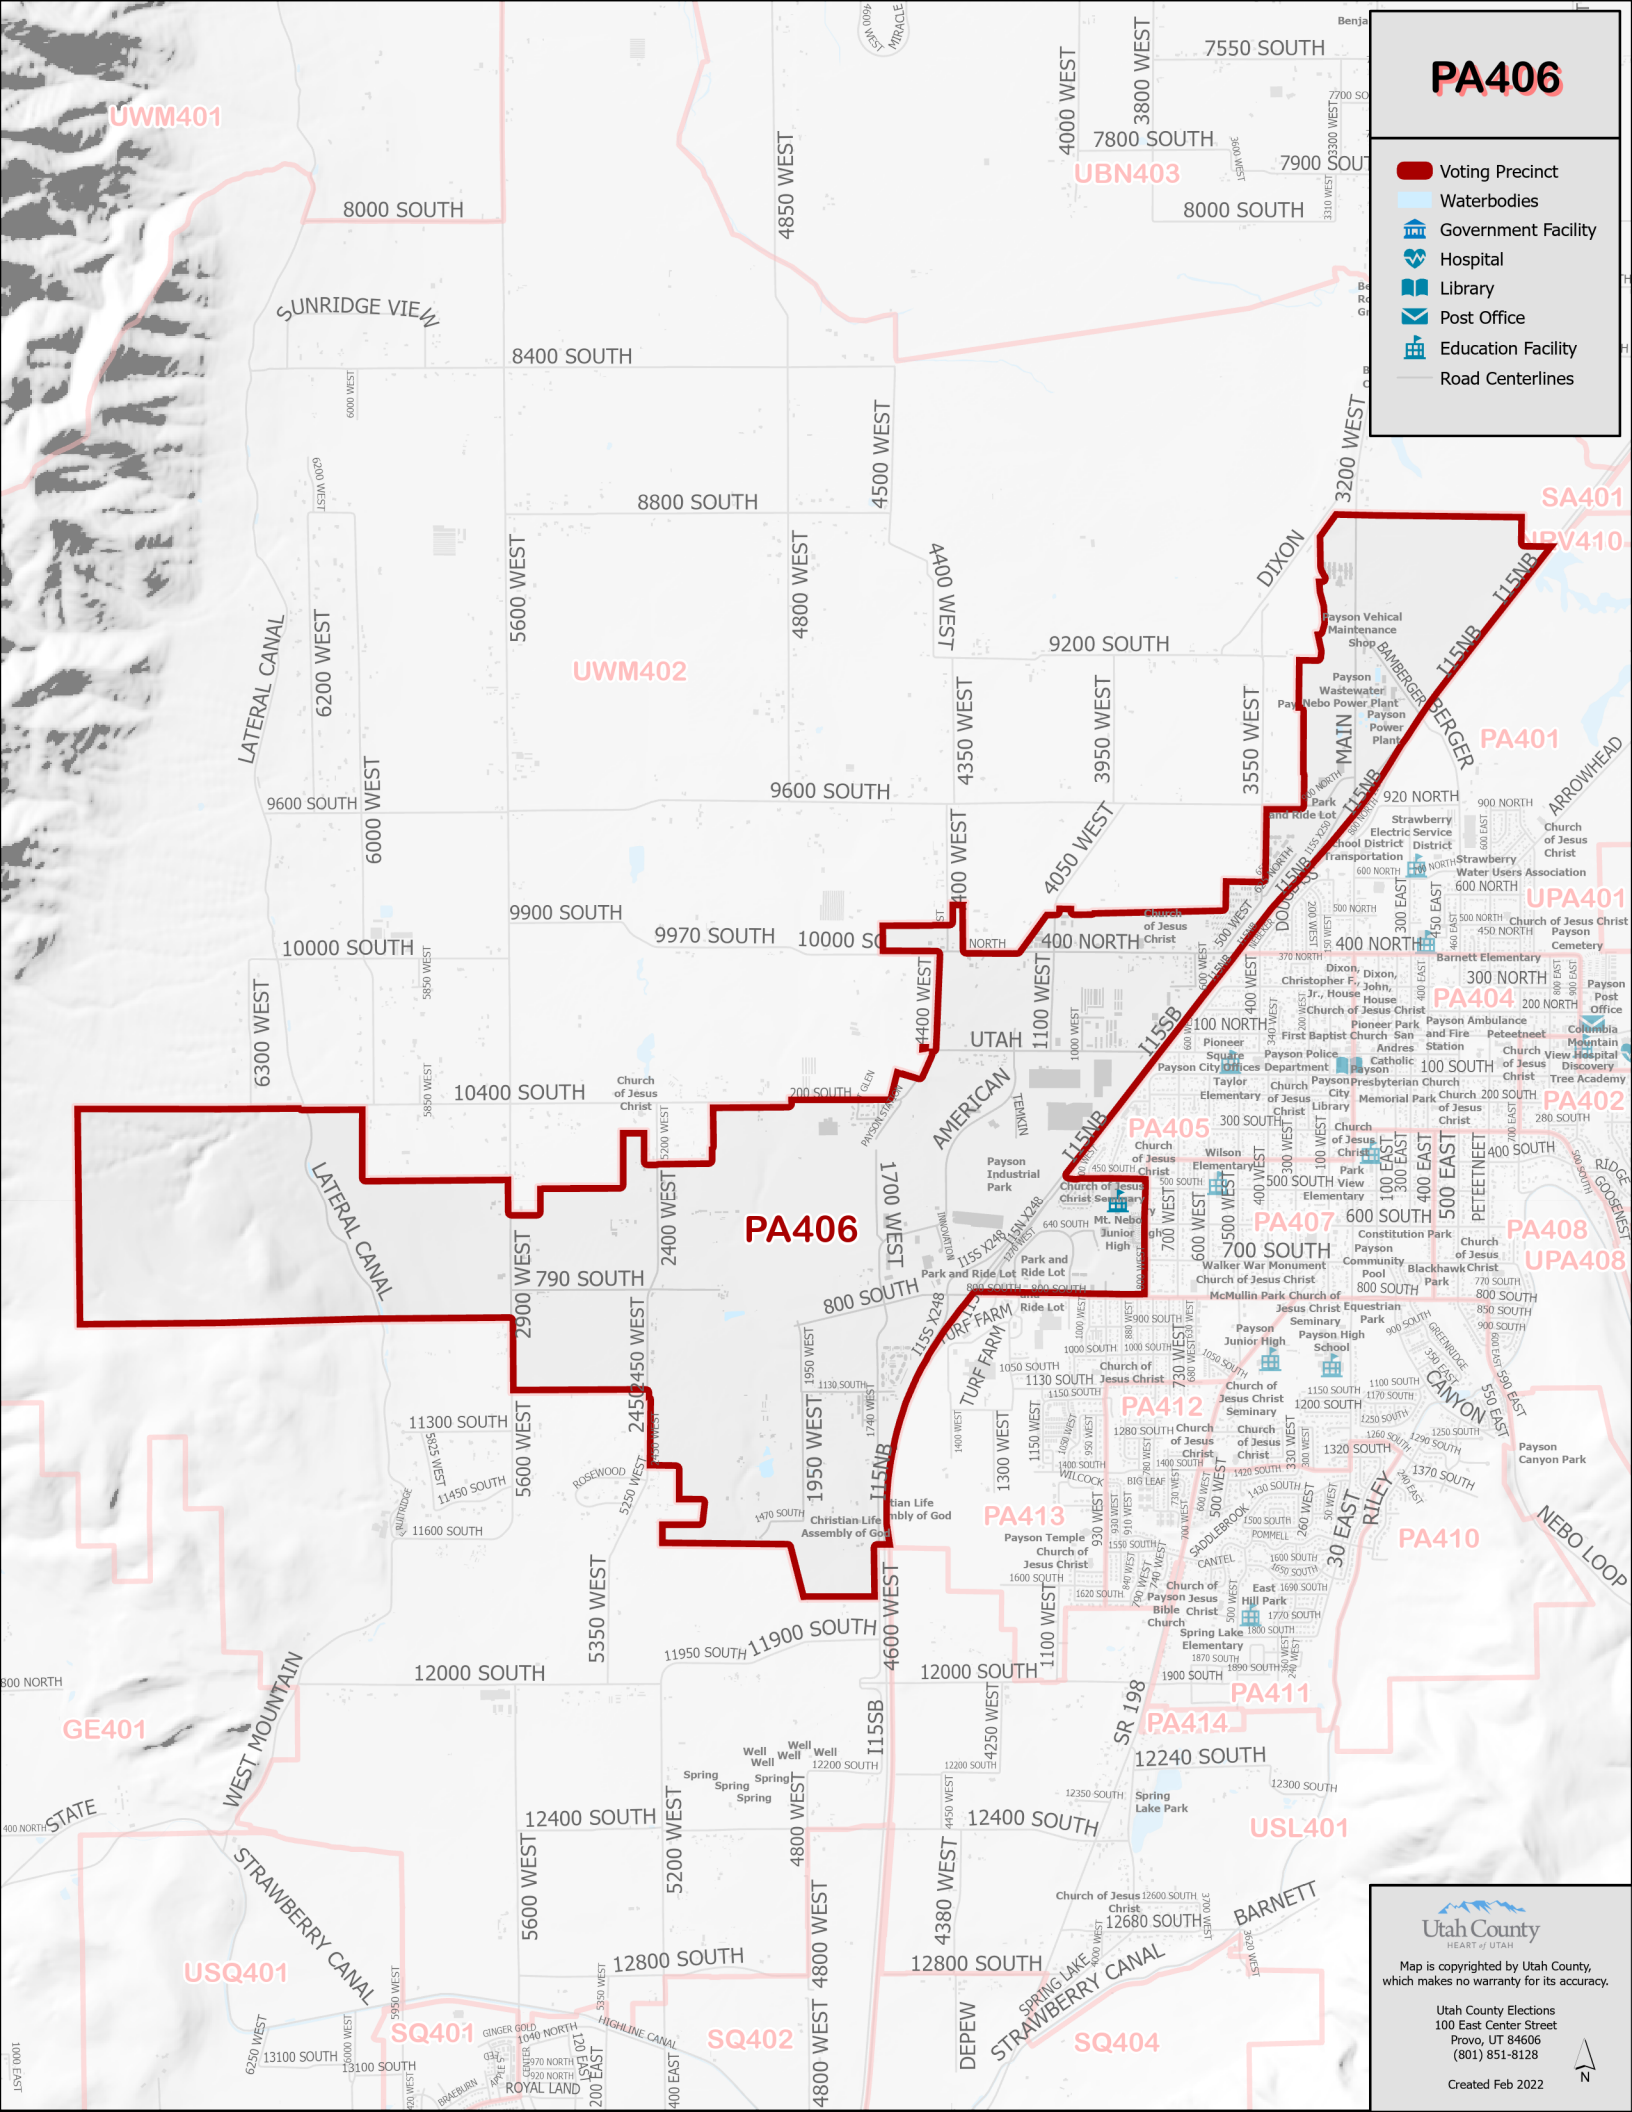

PA406

-  Voting Precinct
-  Waterbodies
-  Government Facility
-  Hospital
-  Library
-  Post Office
-  Education Facility
-  Road Centerlines

Utah County
HEART OF UTAH

Map is copyrighted by Utah County,
which makes no warranty for its accuracy.

Utah County Elections
100 East Center Street
Provo, UT 84606
(801) 851-8128

Created Feb 2022