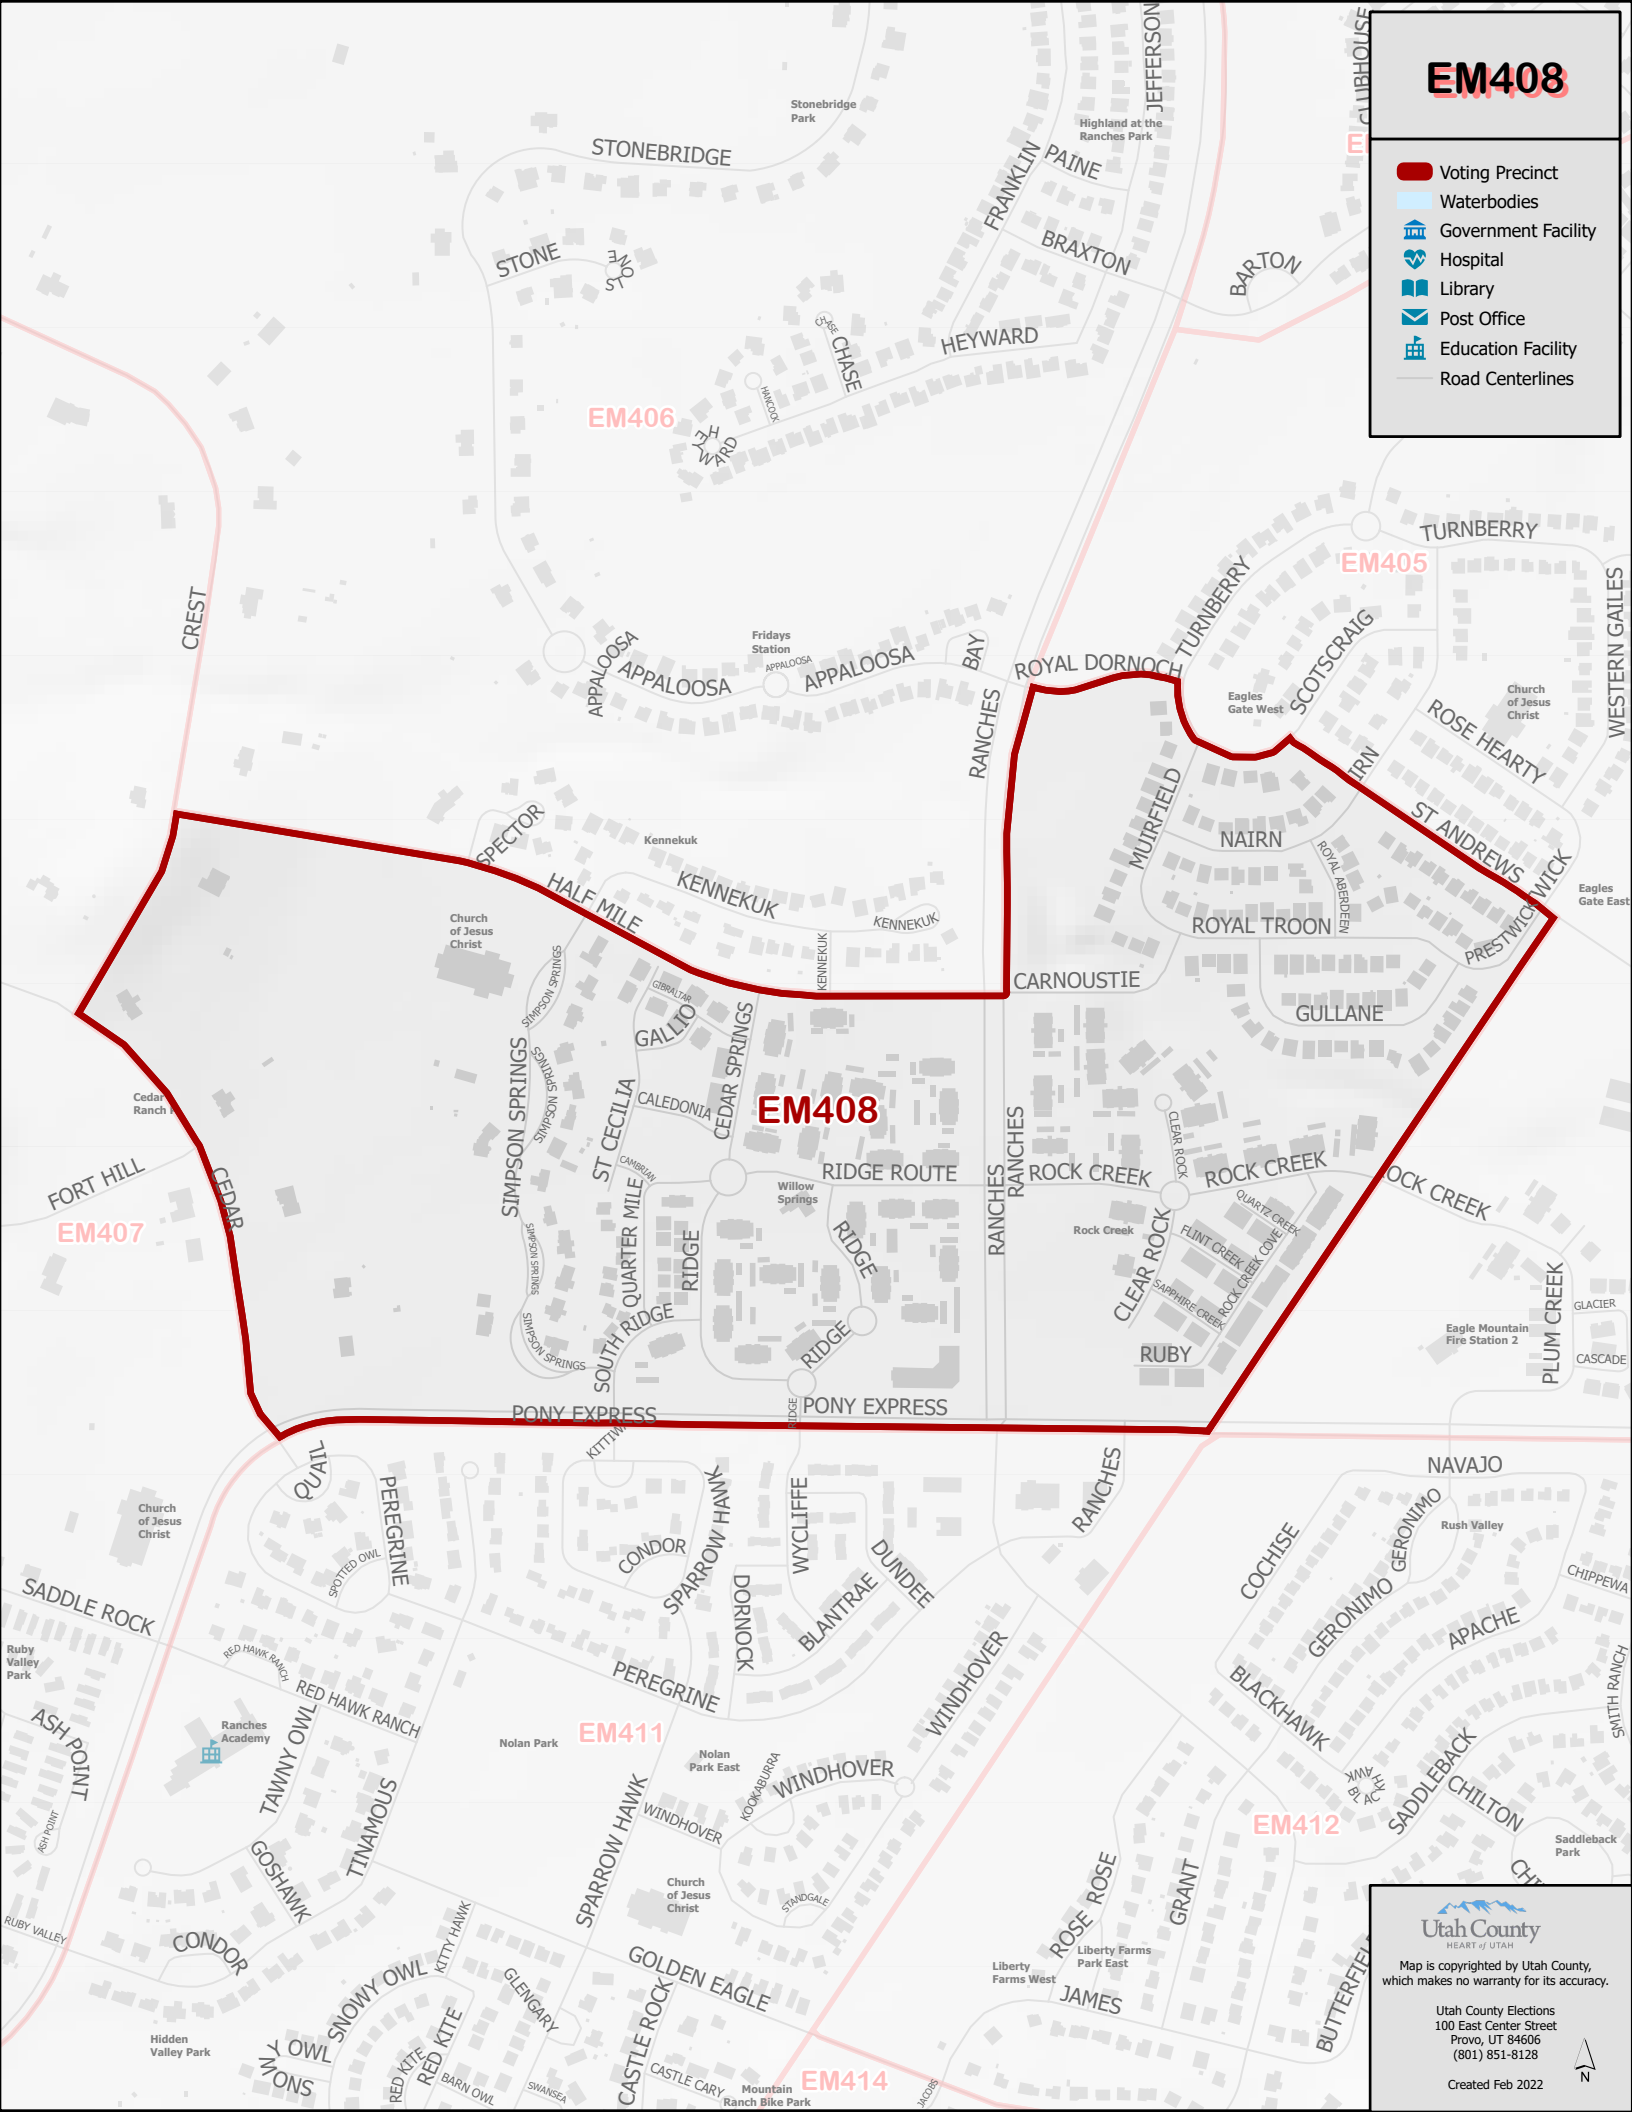

EM408

-  Voting Precinct
-  Waterbodies
-  Government Facility
-  Hospital
-  Library
-  Post Office
-  Education Facility
-  Road Centerlines

Utah County
HEART of UTAH
Map is copyrighted by Utah County,
which makes no warranty for its accuracy.
Utah County Elections
100 East Center Street
Provo, UT 84606
(801) 851-8128
Created Feb 2022