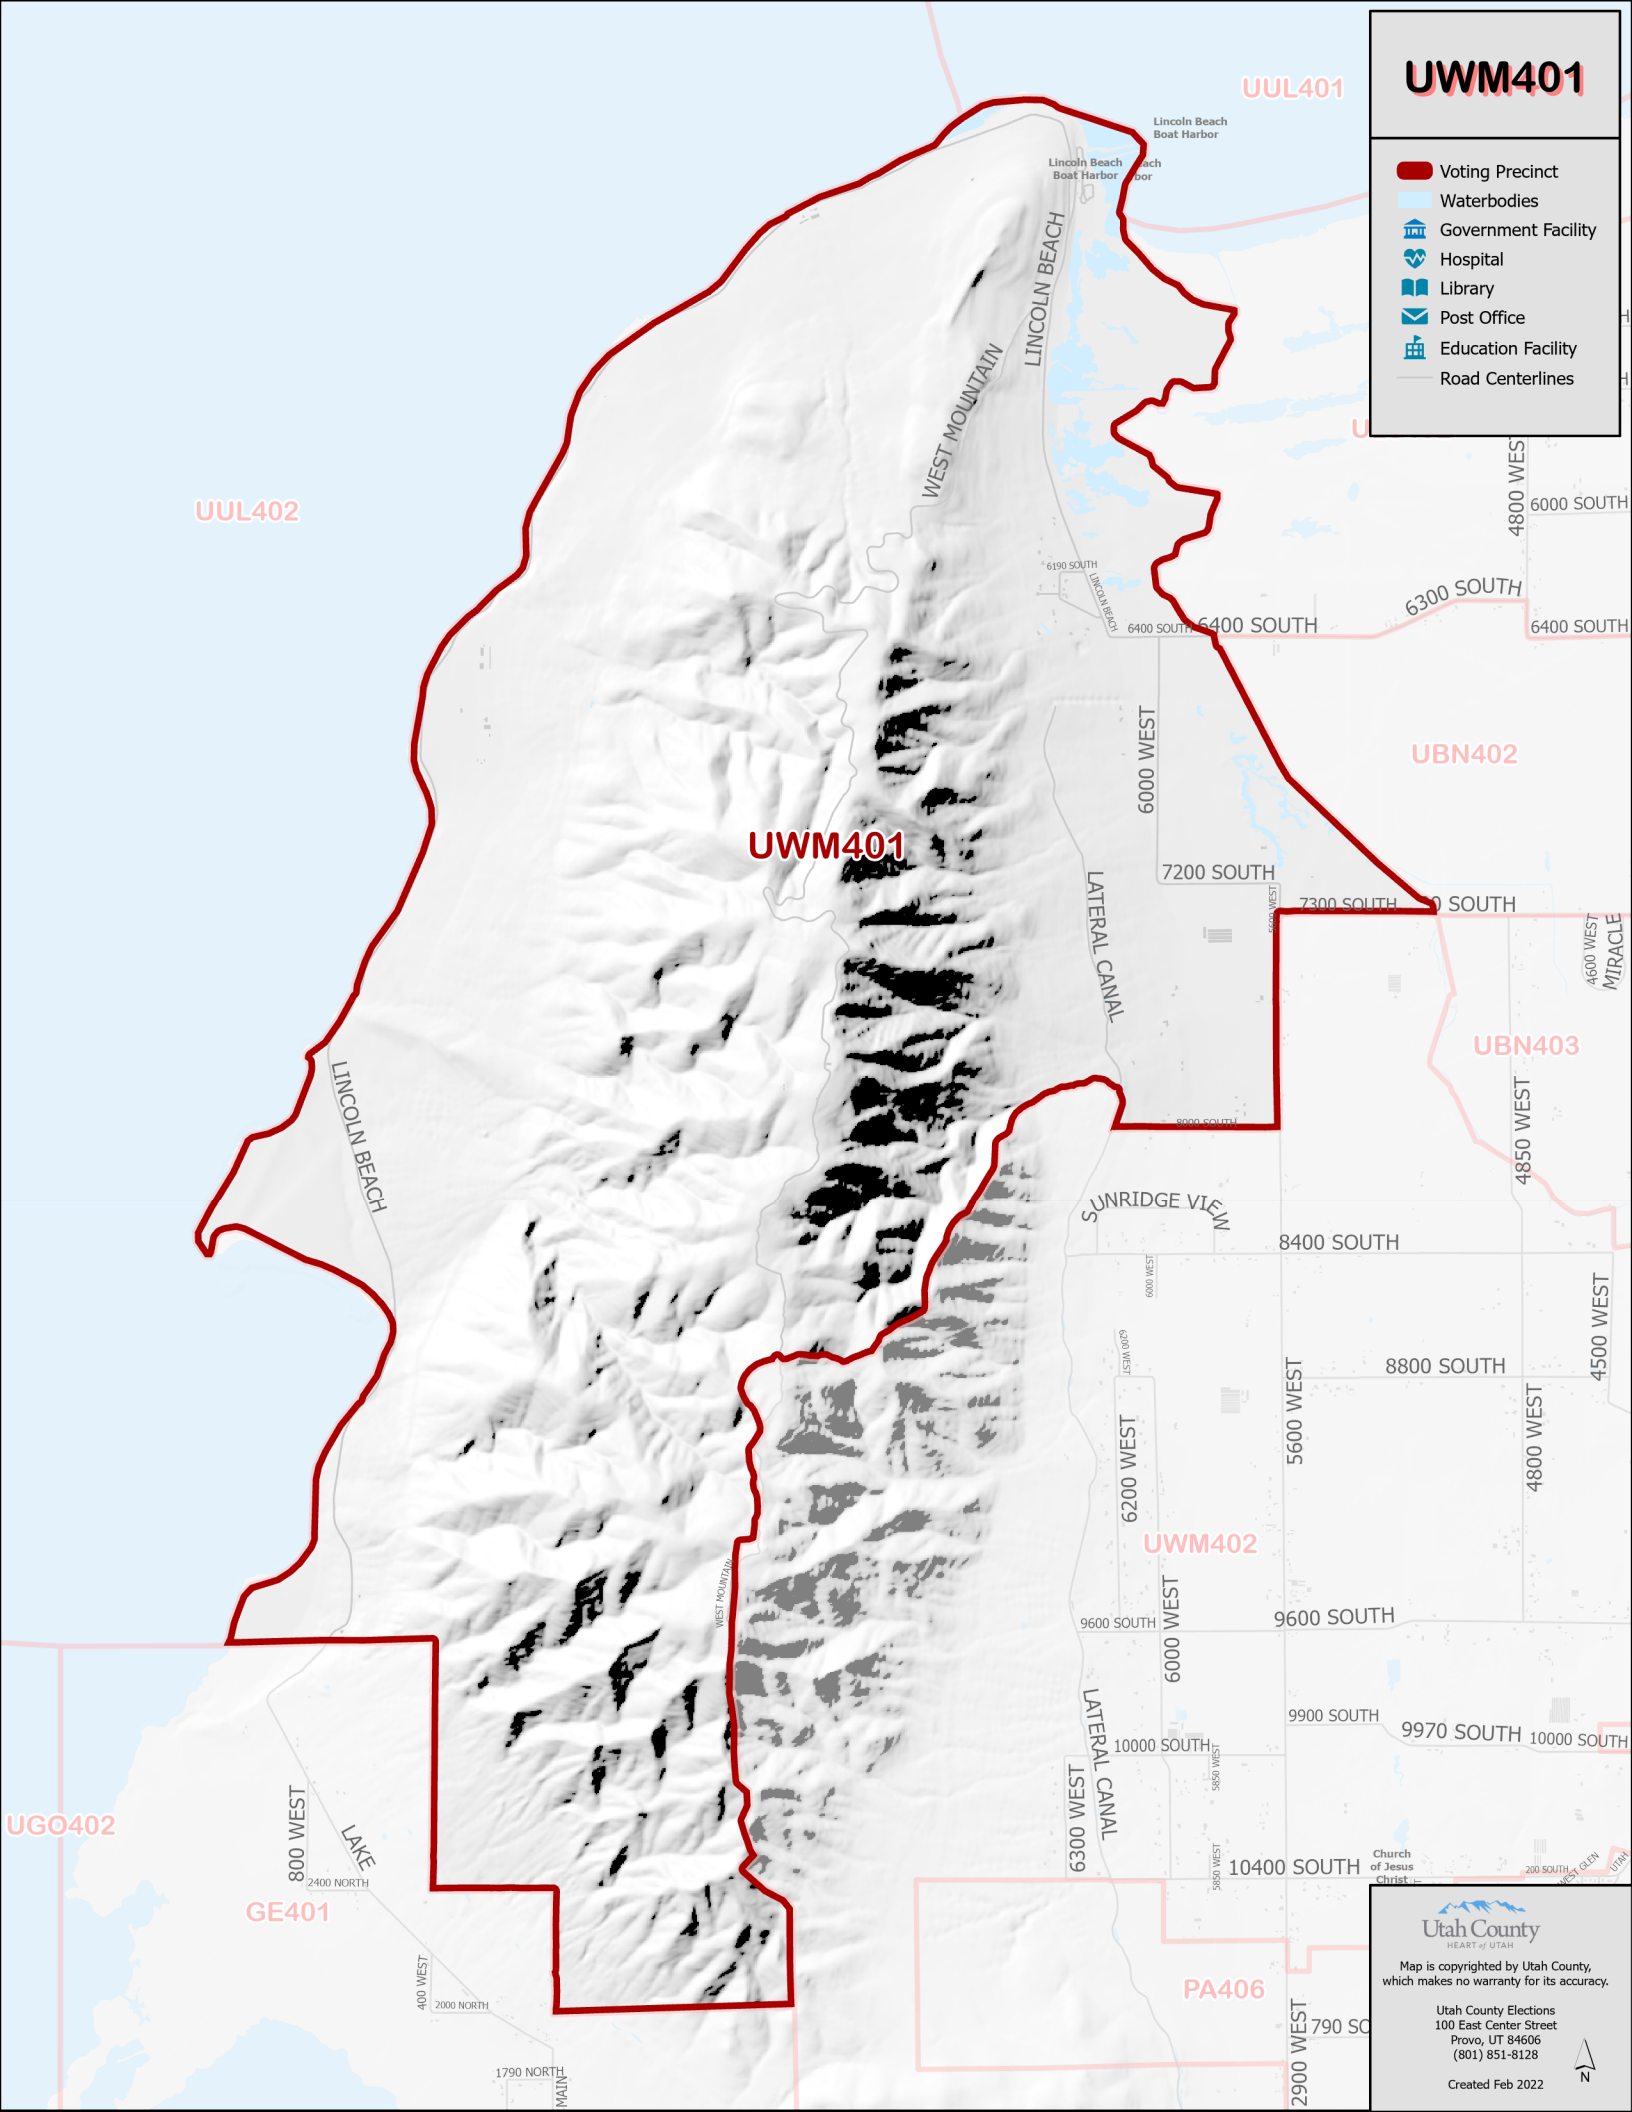

UWM401

-  Voting Precinct
-  Waterbodies
-  Government Facility
-  Hospital
-  Library
-  Post Office
-  Education Facility
-  Road Centerlines

Utah County
HEART of UTAH

Map is copyrighted by Utah County, which makes no warranty for its accuracy.

Utah County Elections
100 East Center Street
Provo, UT 84606
(801) 851-8128

Created Feb 2022