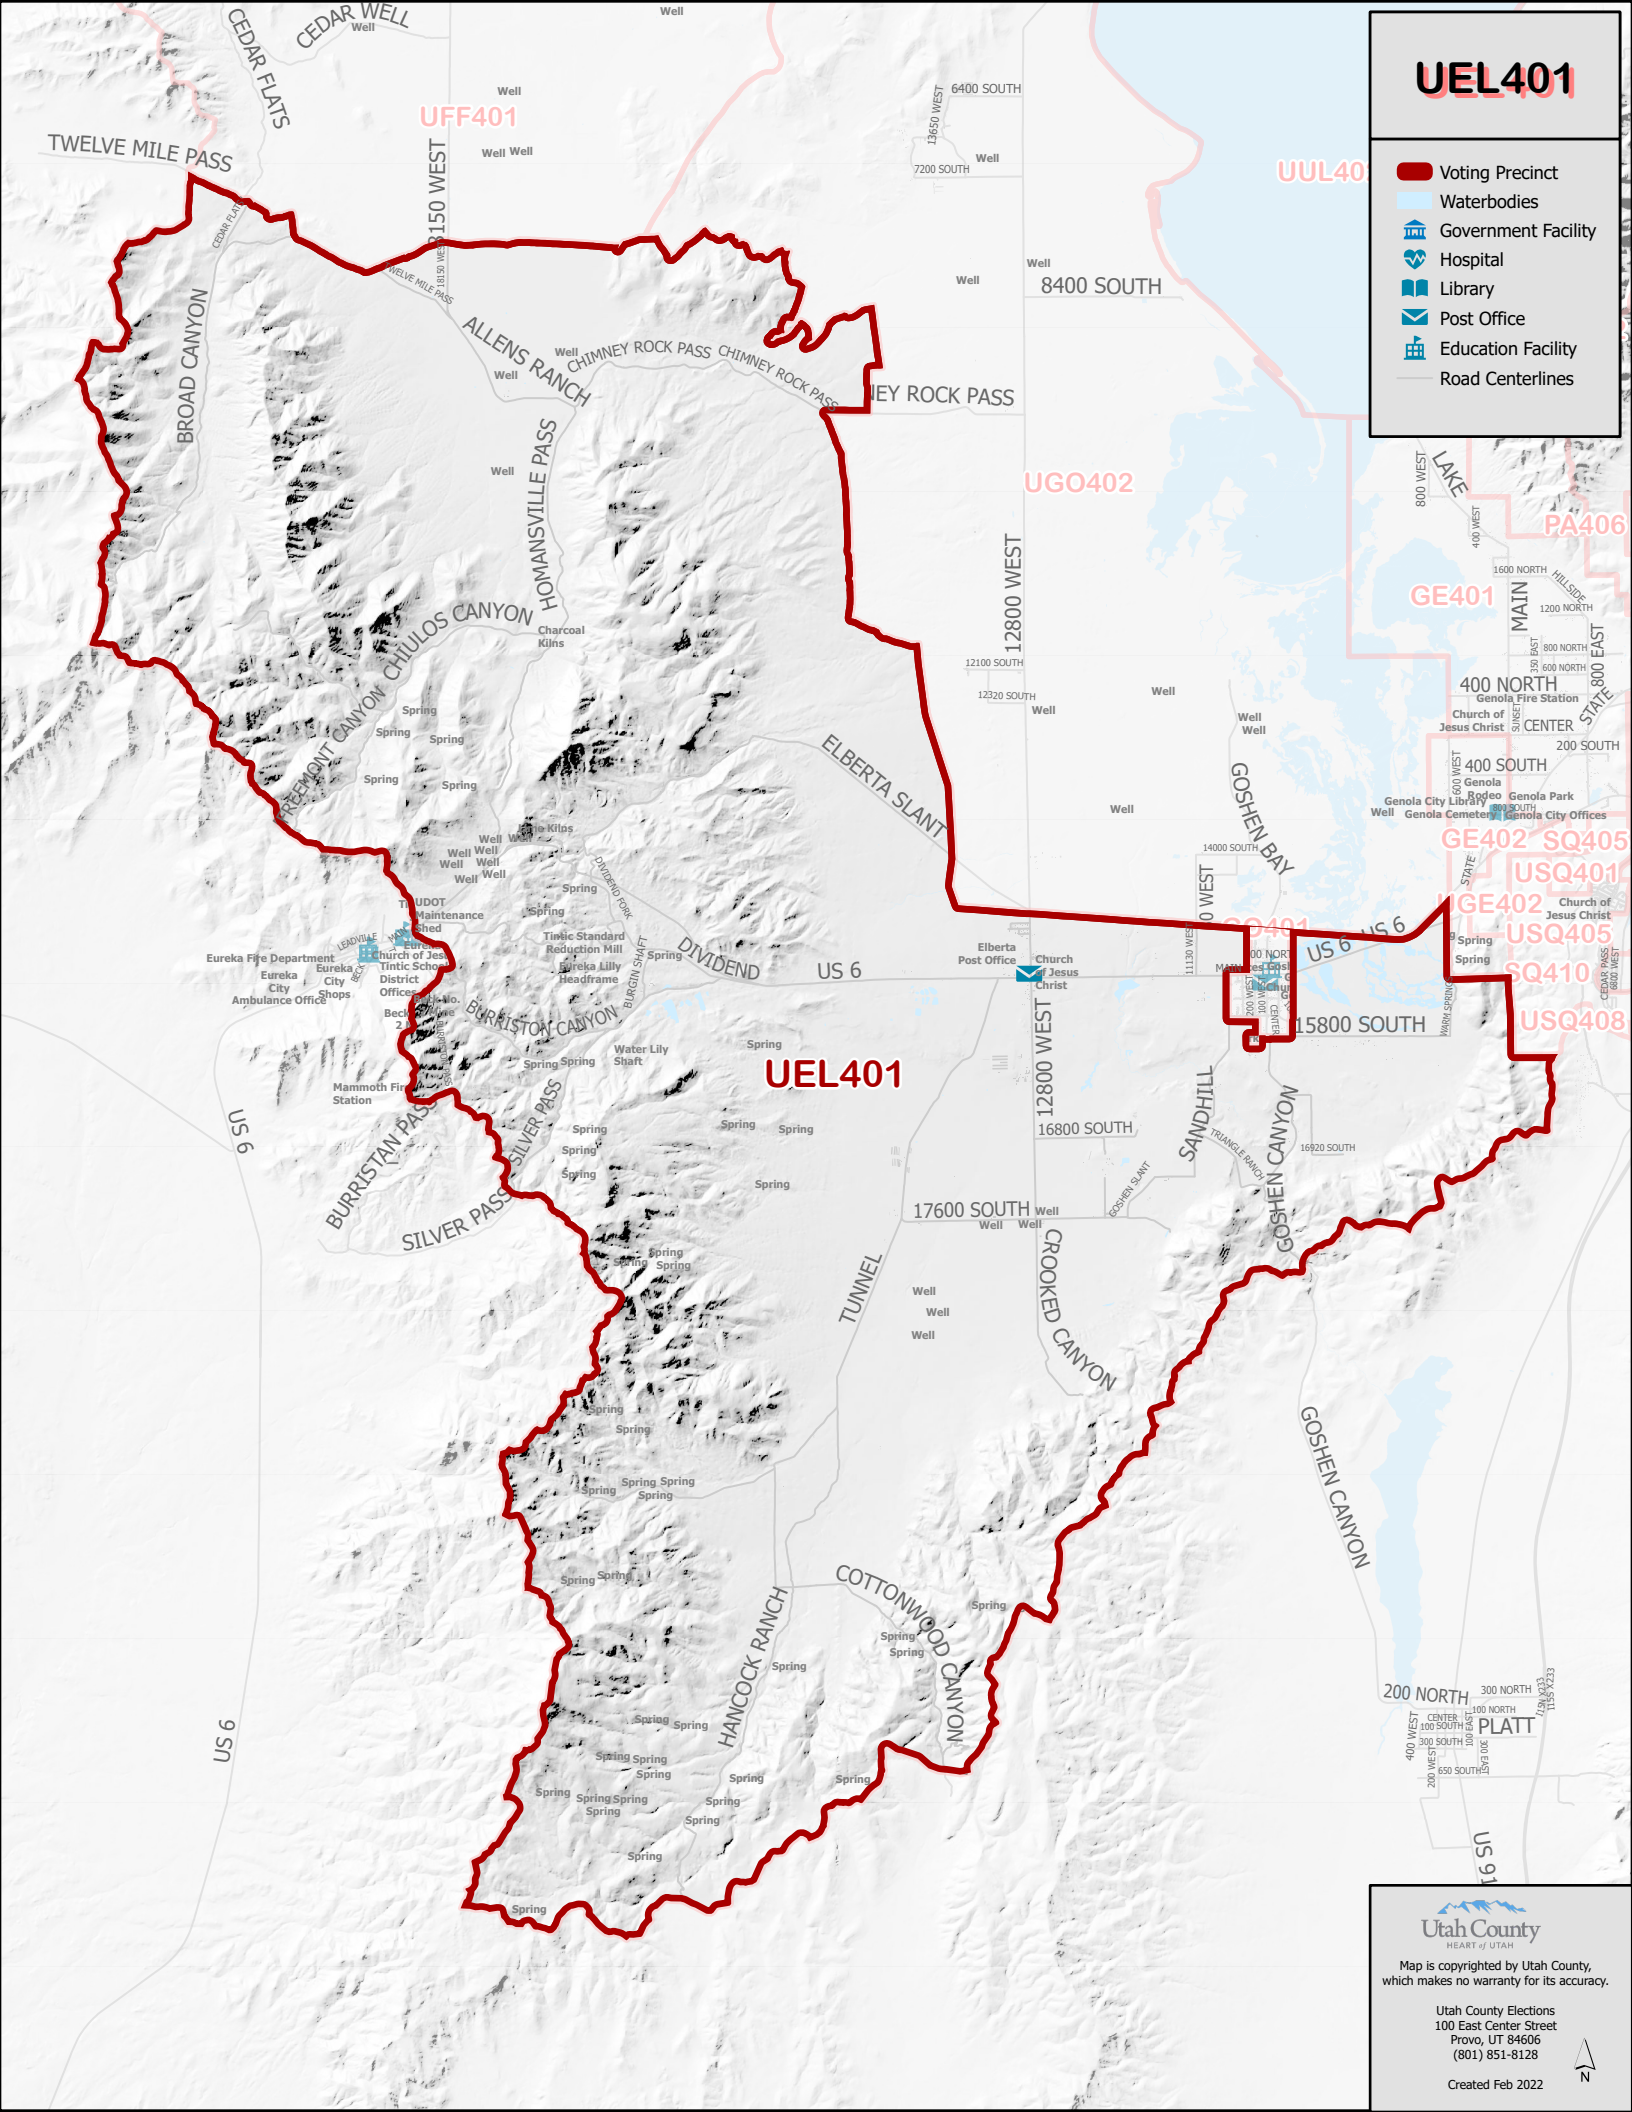

UEL401

- Voting Precinct
- Waterbodies
- Government Facility
- Hospital
- Library
- Post Office
- Education Facility
- Road Centerlines

Utah County
HEART of UTAH

Utah County Elections
100 East Center Street
Provo, UT 84606
(801) 851-8128

Created Feb 2022