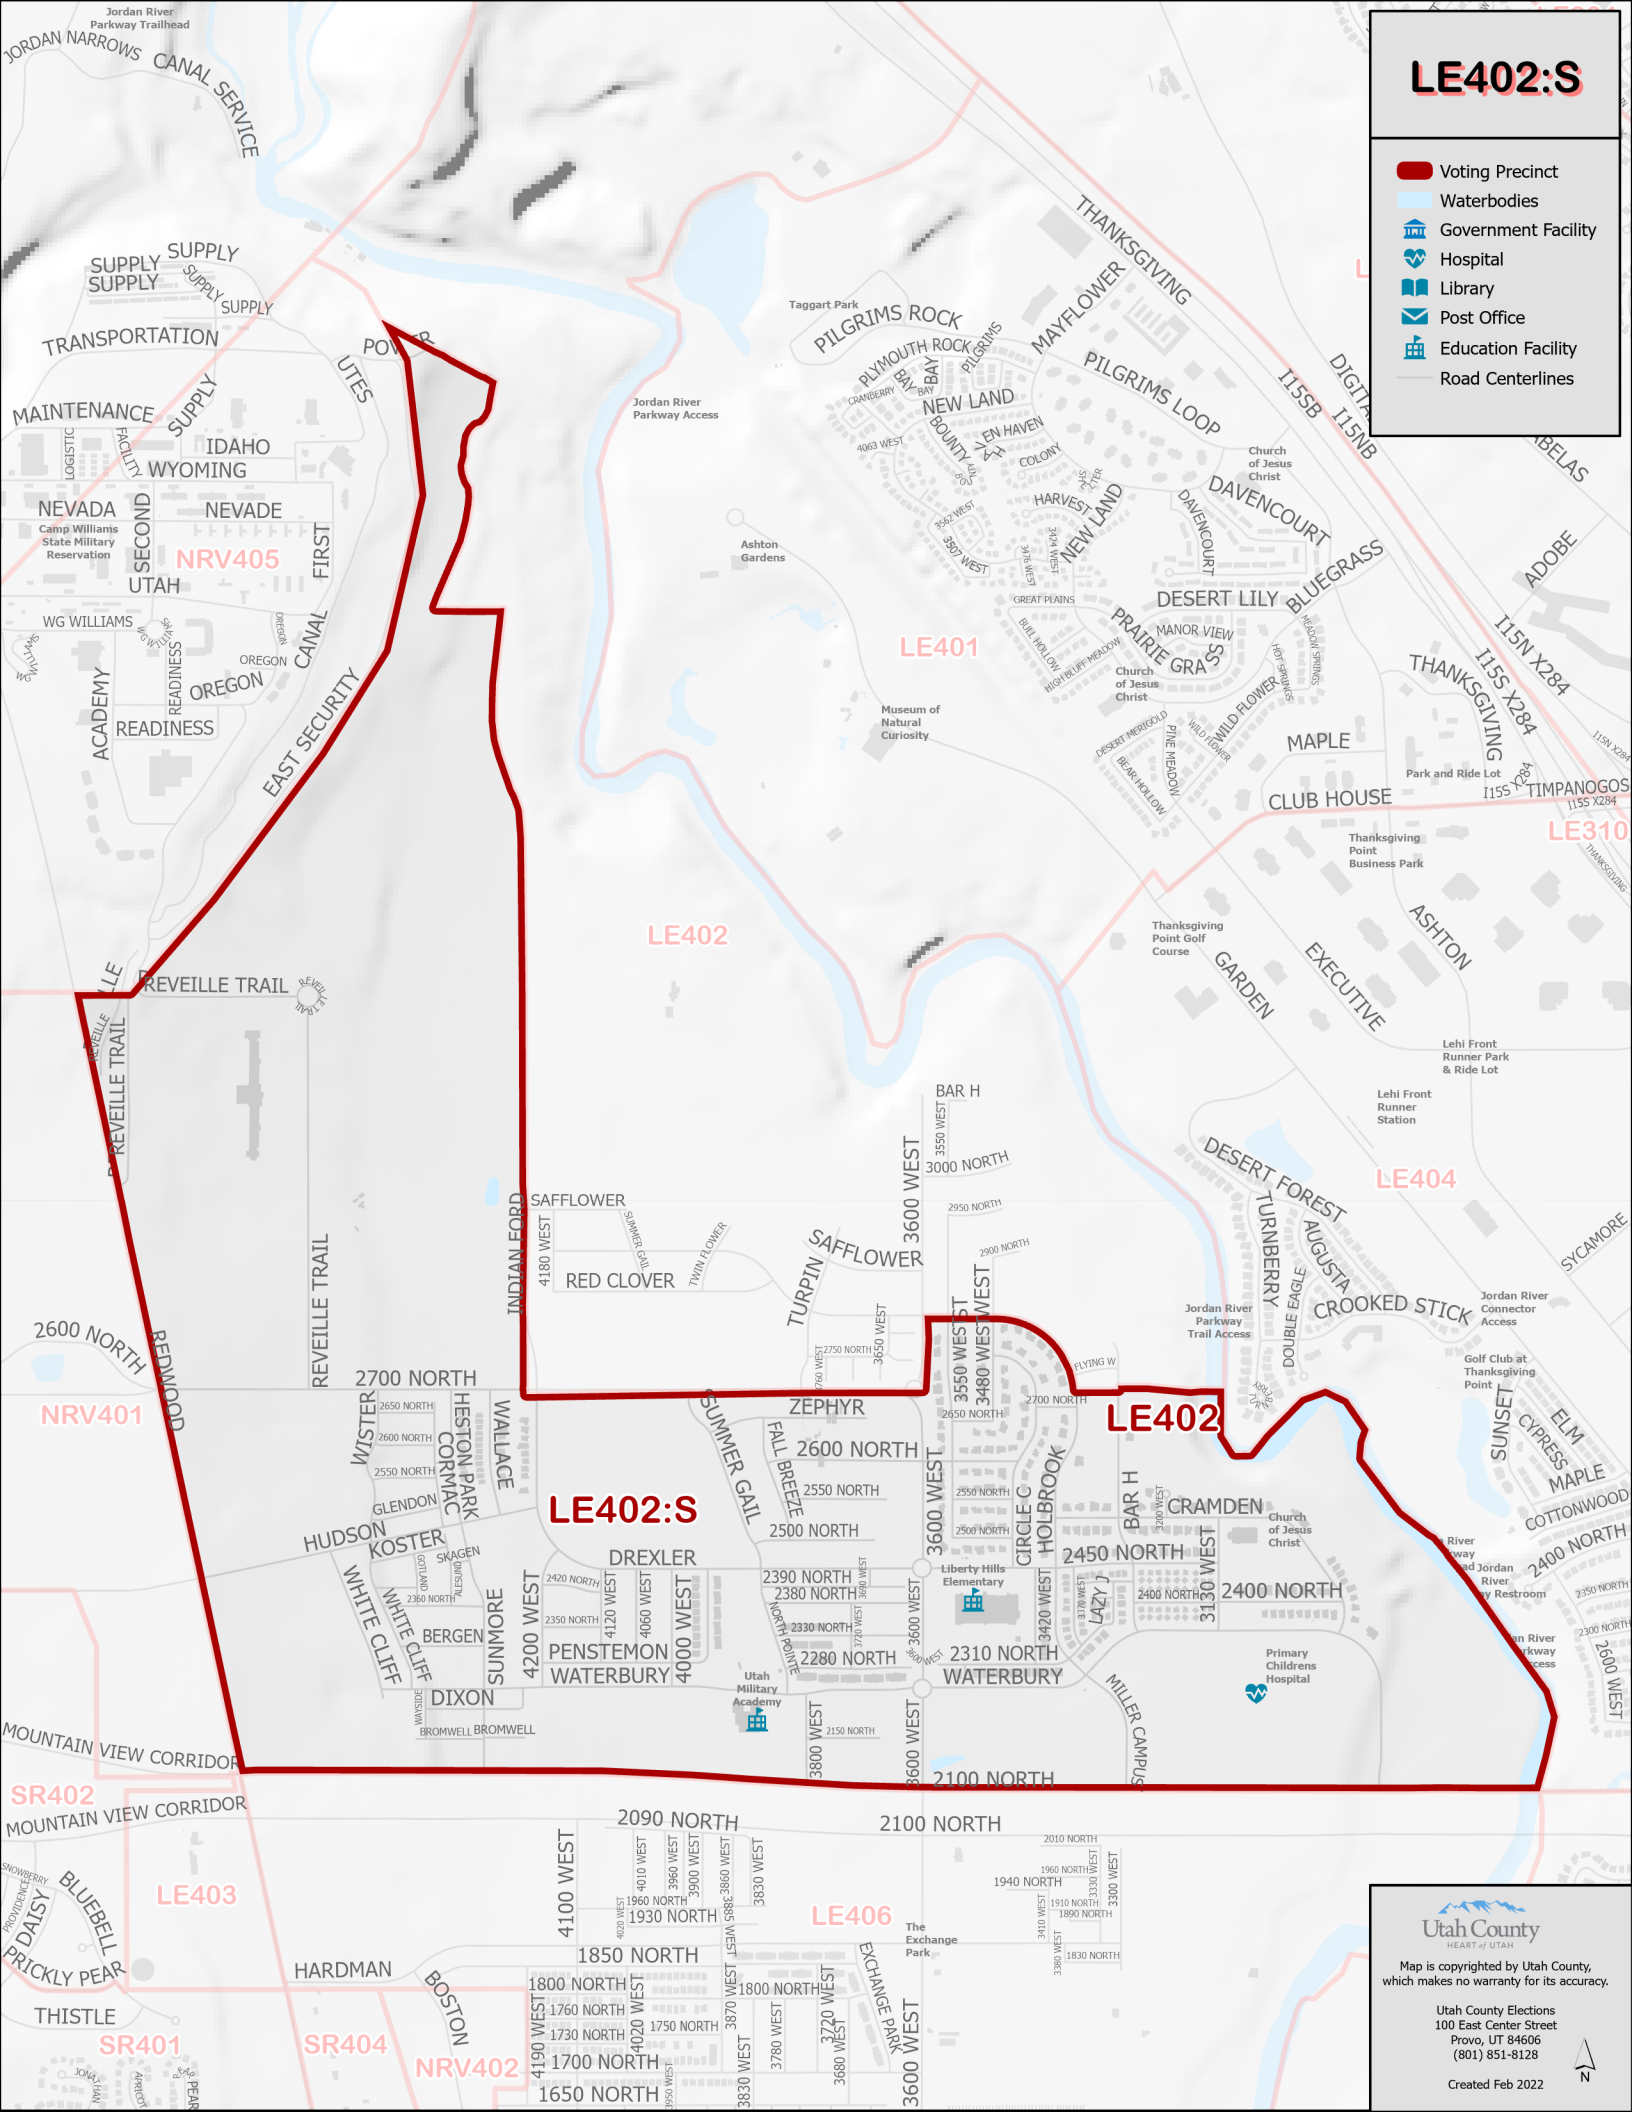

# LE402:S

-  Voting Precinct
-  Waterbodies
-  Government Facility
-  Hospital
-  Library
-  Post Office
-  Education Facility
-  Road Centerlines

  
Utah County  
HEART of UTAH

Map is copyrighted by Utah County, which makes no warranty for its accuracy.

Utah County Elections  
100 East Center Street  
Provo, UT 84606  
(801) 851-8128

Created Feb 2022