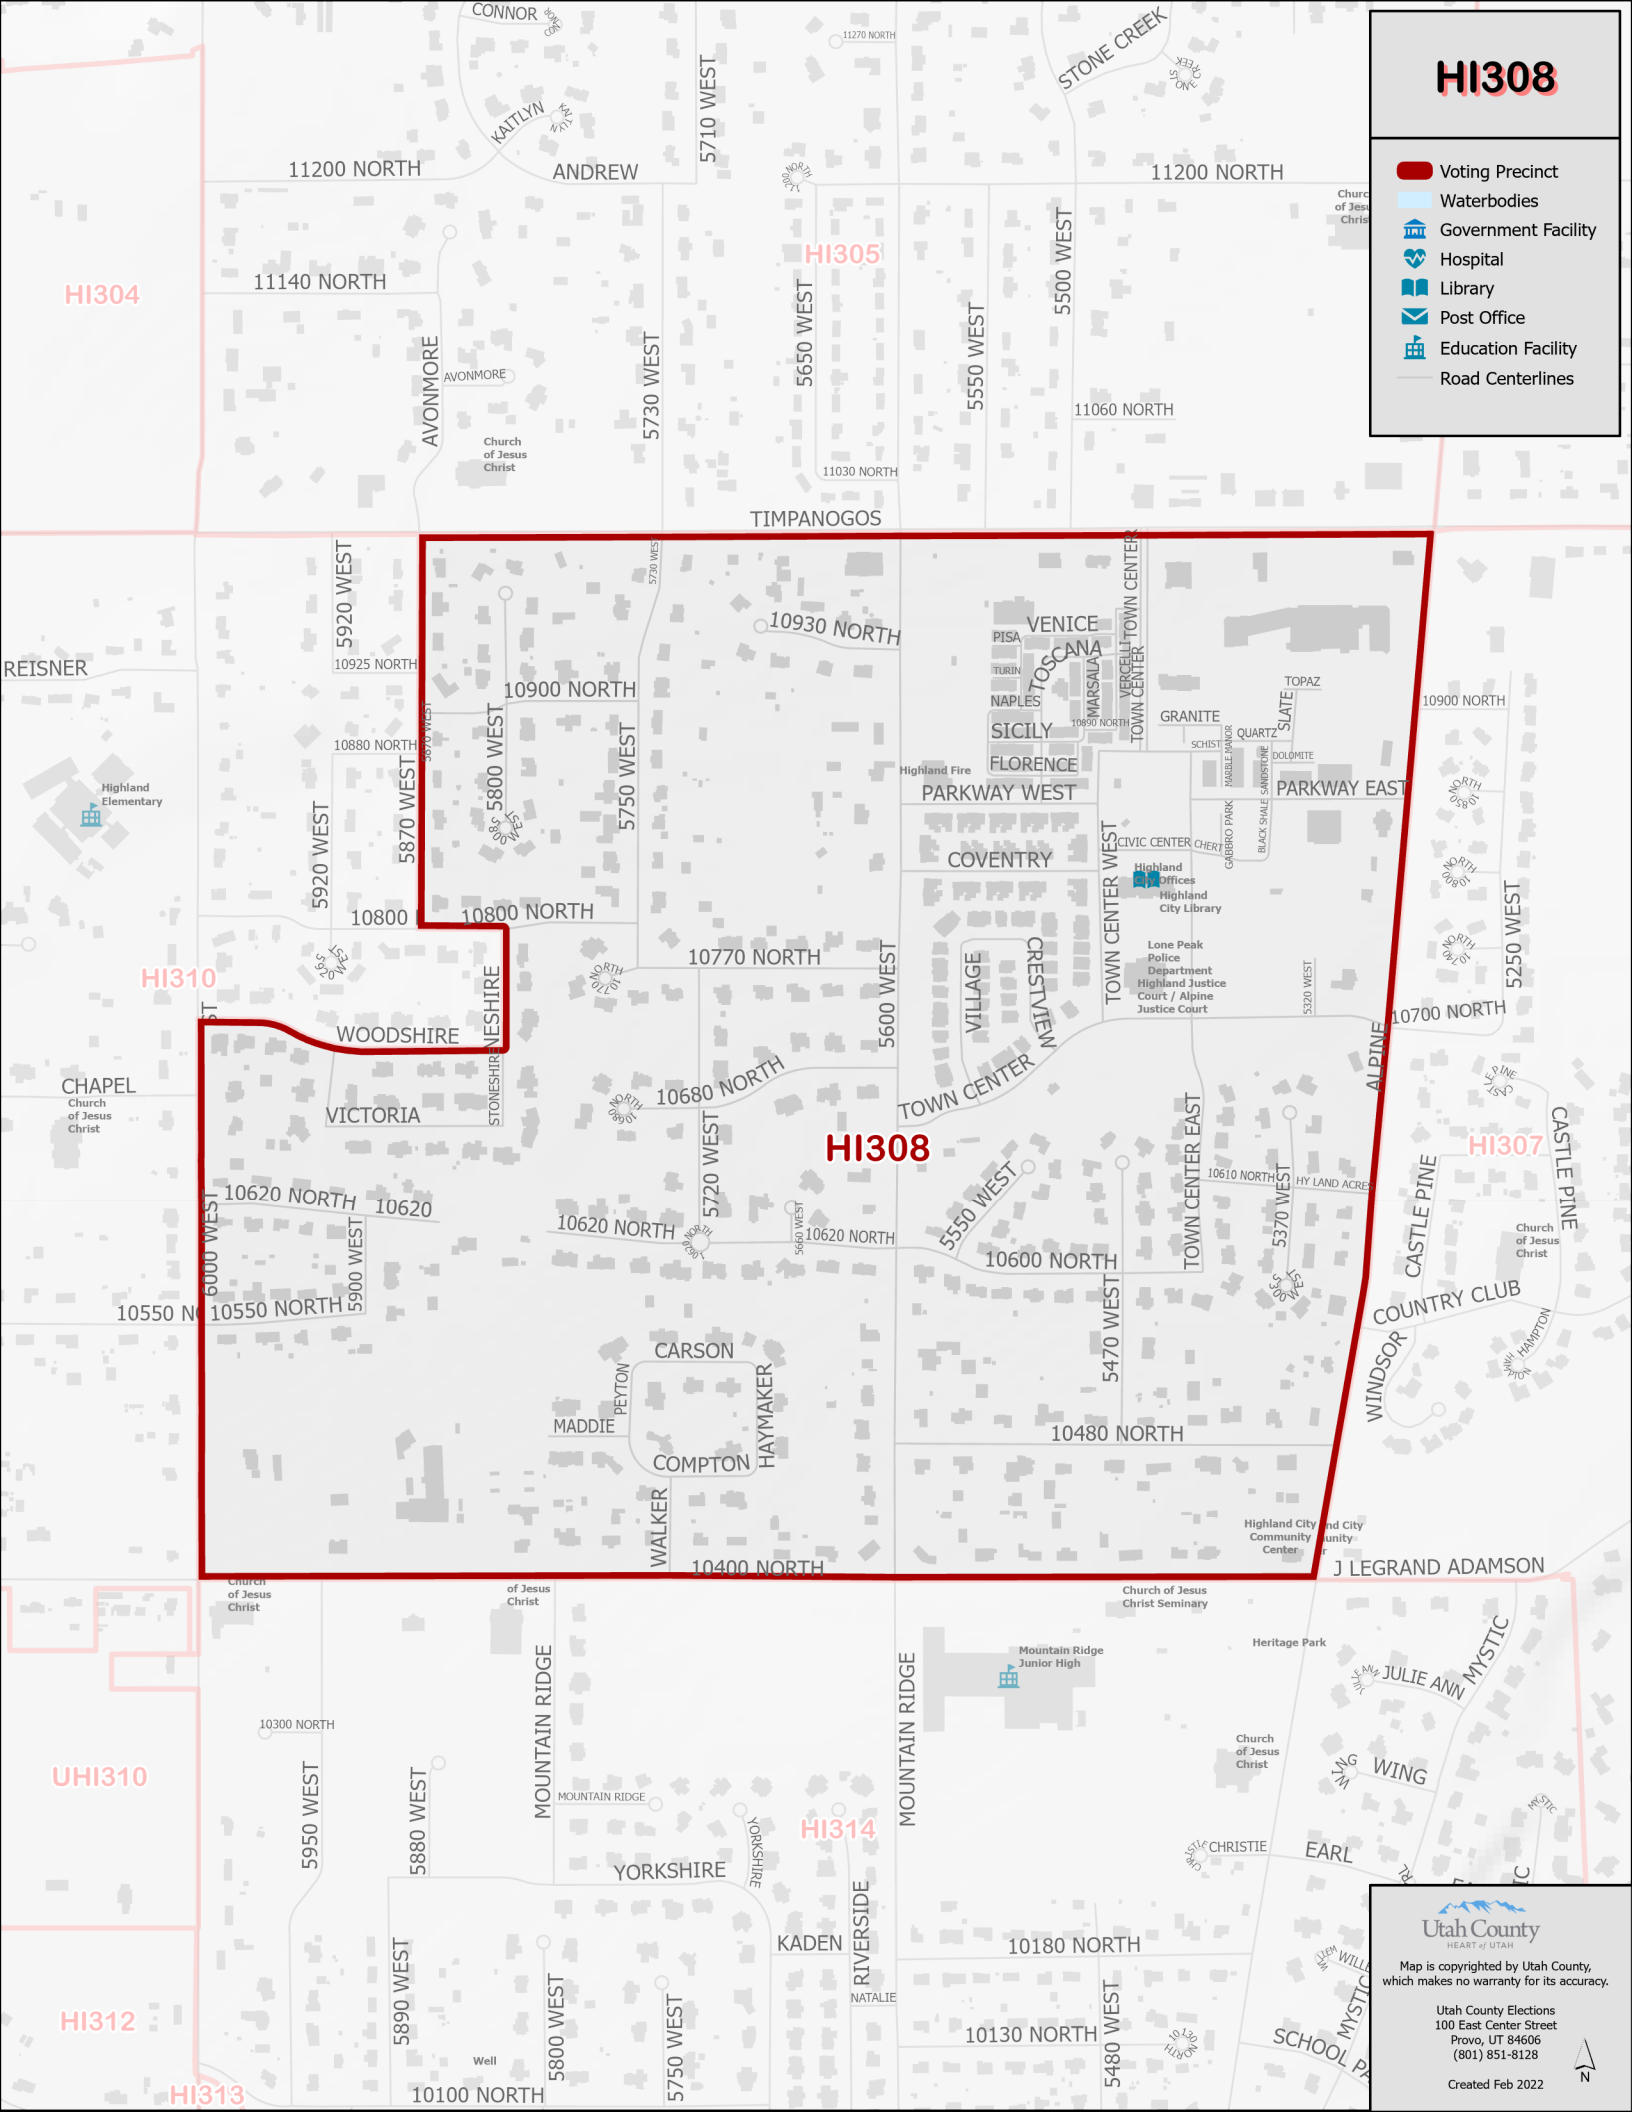

# HI308

-  Voting Precinct
-  Waterbodies
-  Government Facility
-  Hospital
-  Library
-  Post Office
-  Education Facility
-  Road Centerlines

Map is copyrighted by Utah County, which makes no warranty for its accuracy.

Utah County Elections  
100 East Center Street  
Provo, UT 84606  
(801) 851-8128

Created Feb 2022