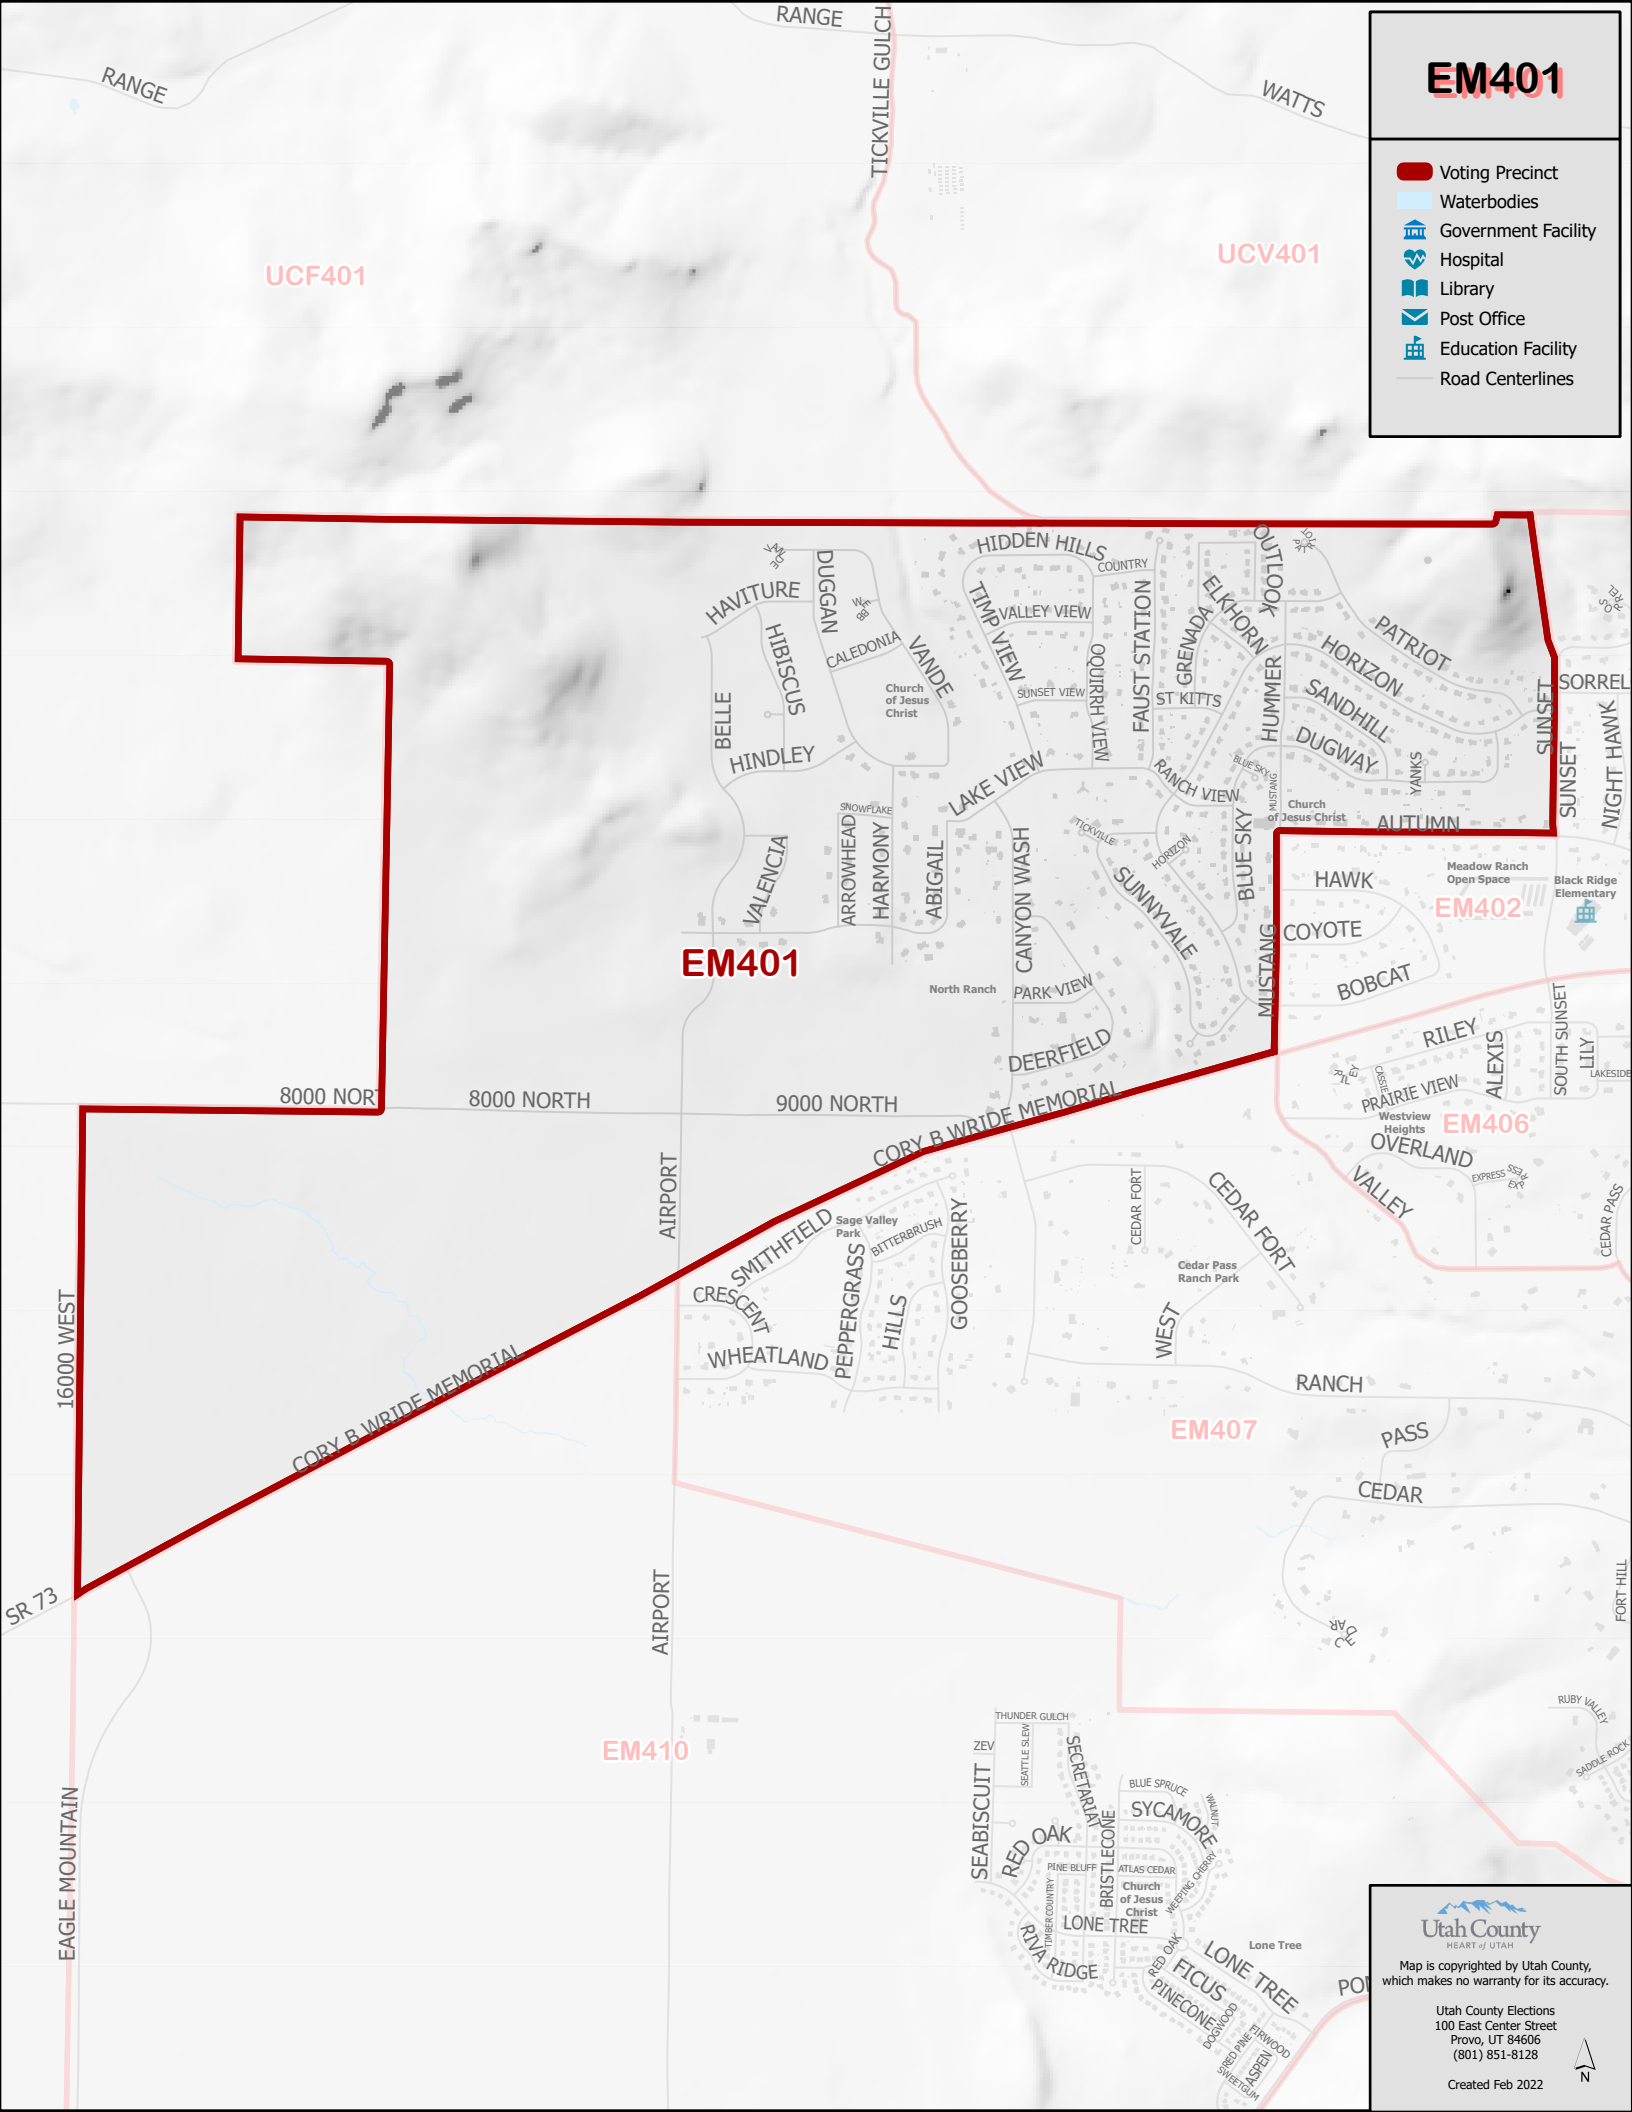

EM401

- Voting Precinct
- Waterbodies
- Government Facility
- Hospital
- Library
- Post Office
- Education Facility
- Road Centerlines

Utah County
HEART of UTAH

Utah County Elections
100 East Center Street
Provo, UT 84606
(801) 851-8128

Created Feb 2022