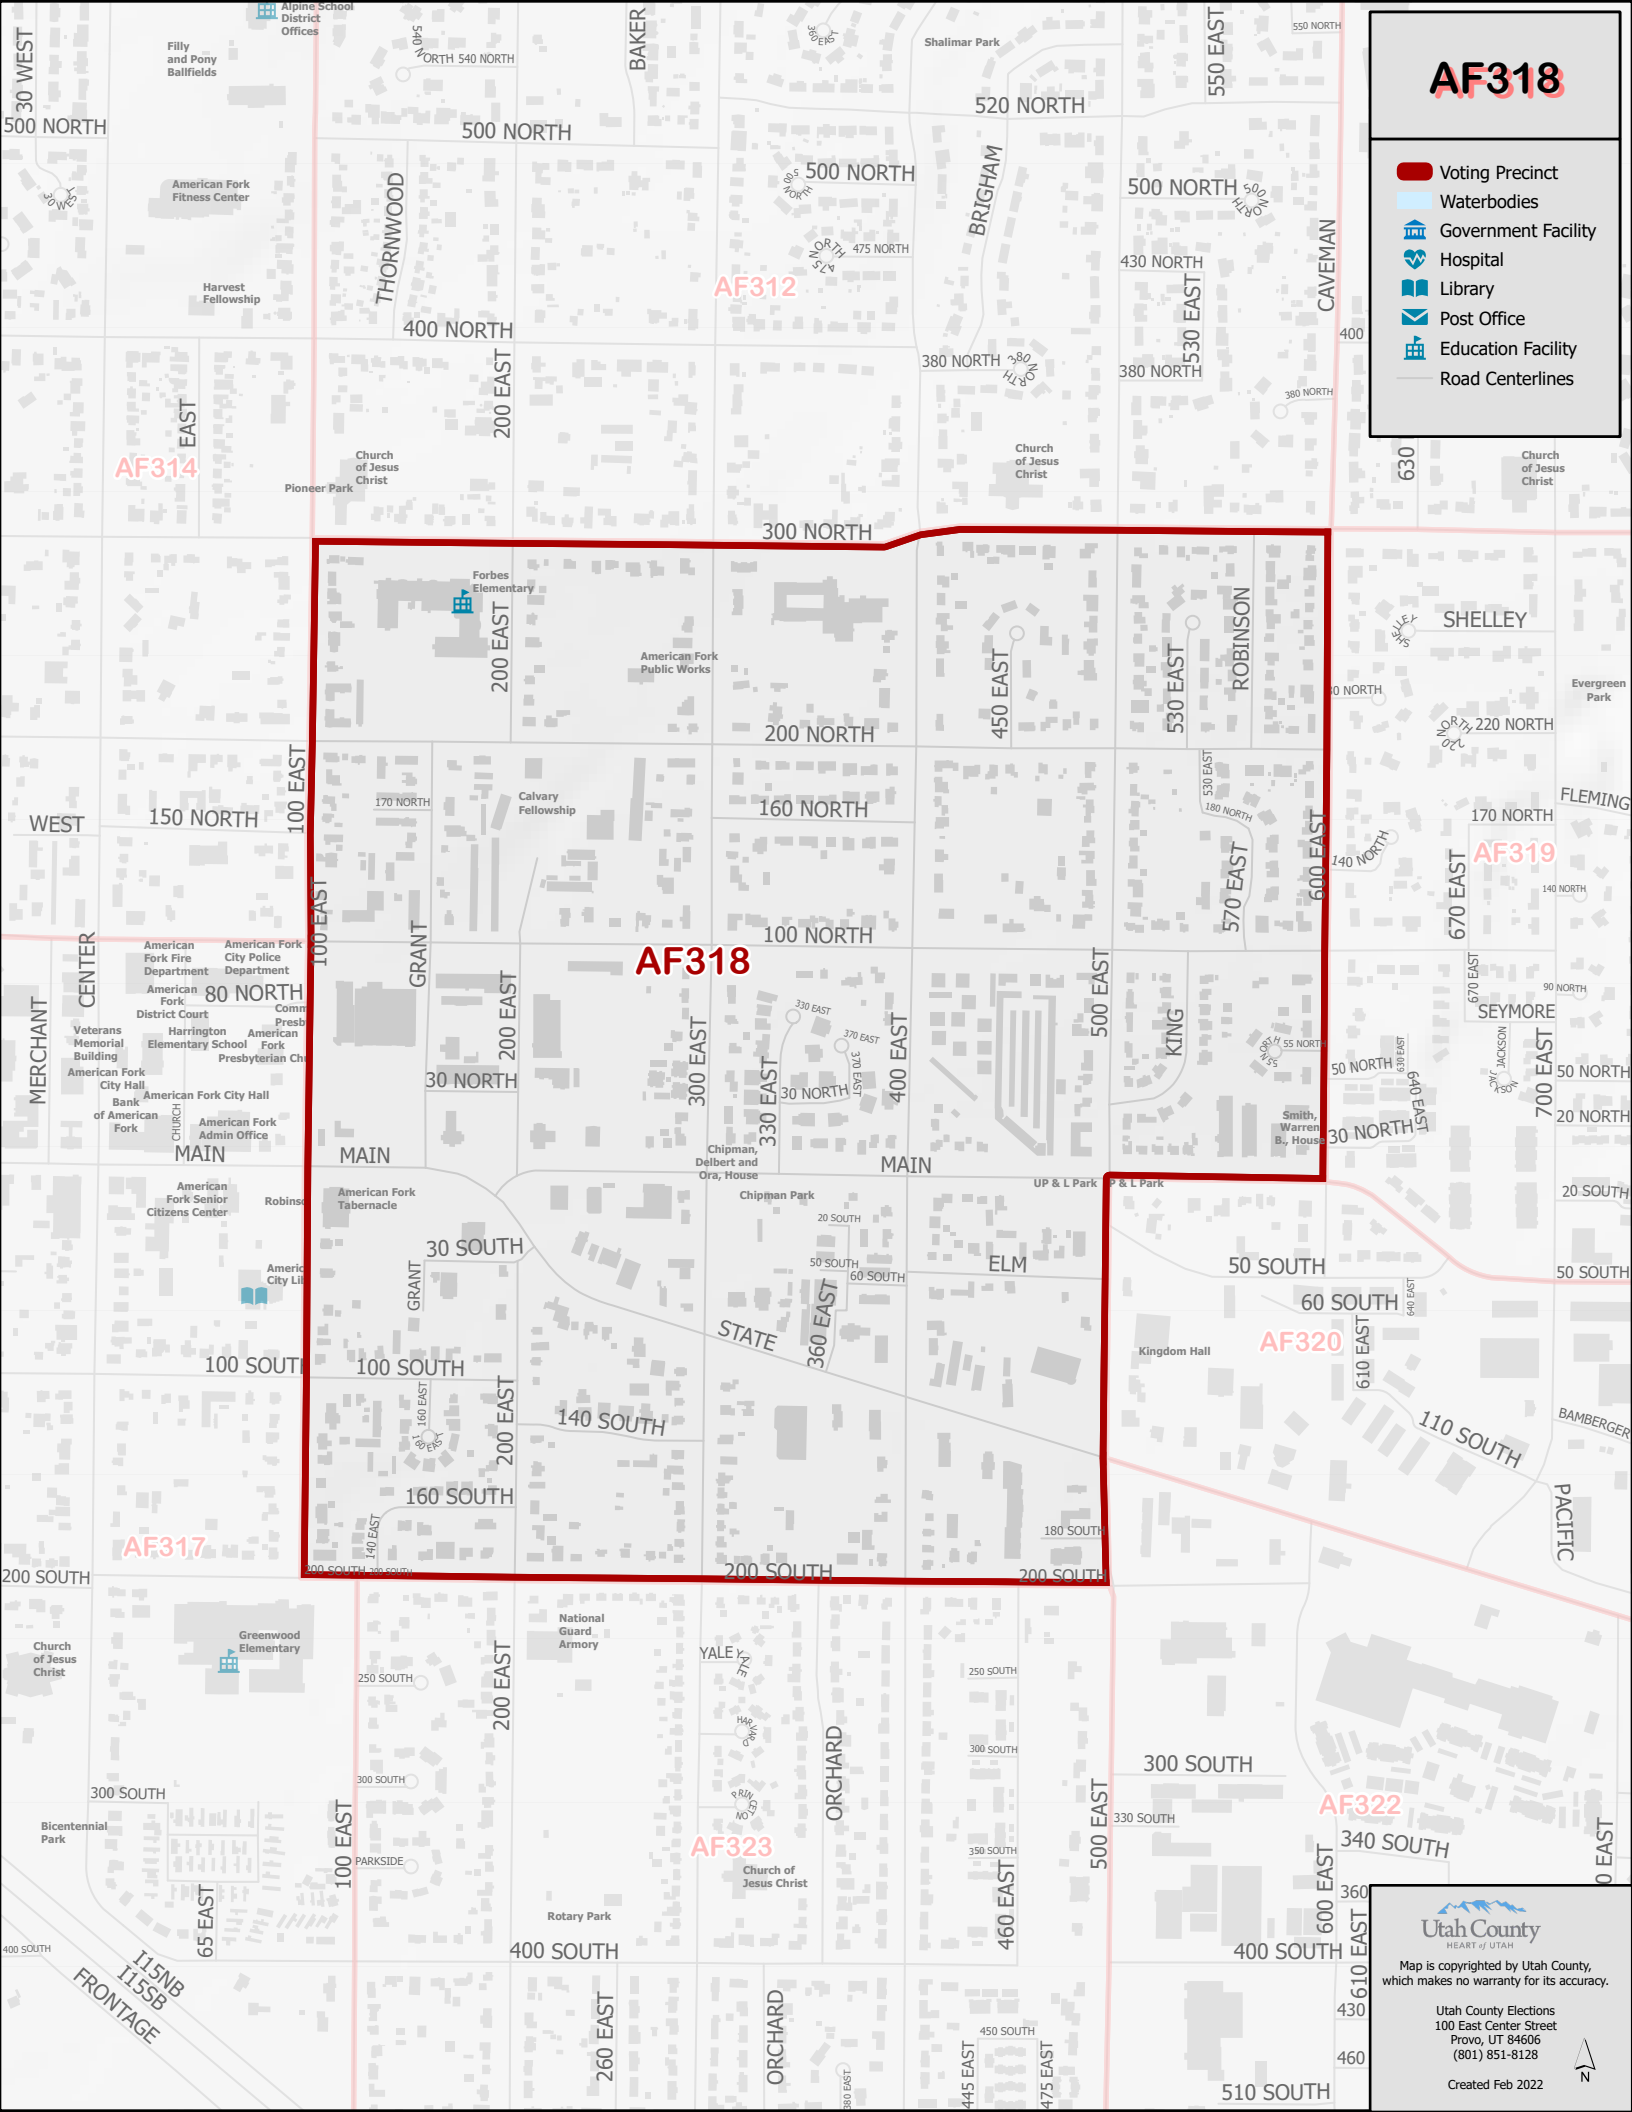

AF318

-  Voting Precinct
-  Waterbodies
-  Government Facility
-  Hospital
-  Library
-  Post Office
-  Education Facility
-  Road Centerlines

Utah County
HEART OF UTAH

Map is copyrighted by Utah County, which makes no warranty for its accuracy.

Utah County Elections
100 East Center Street
Provo, UT 84606
(801) 851-8128

Created Feb 2022