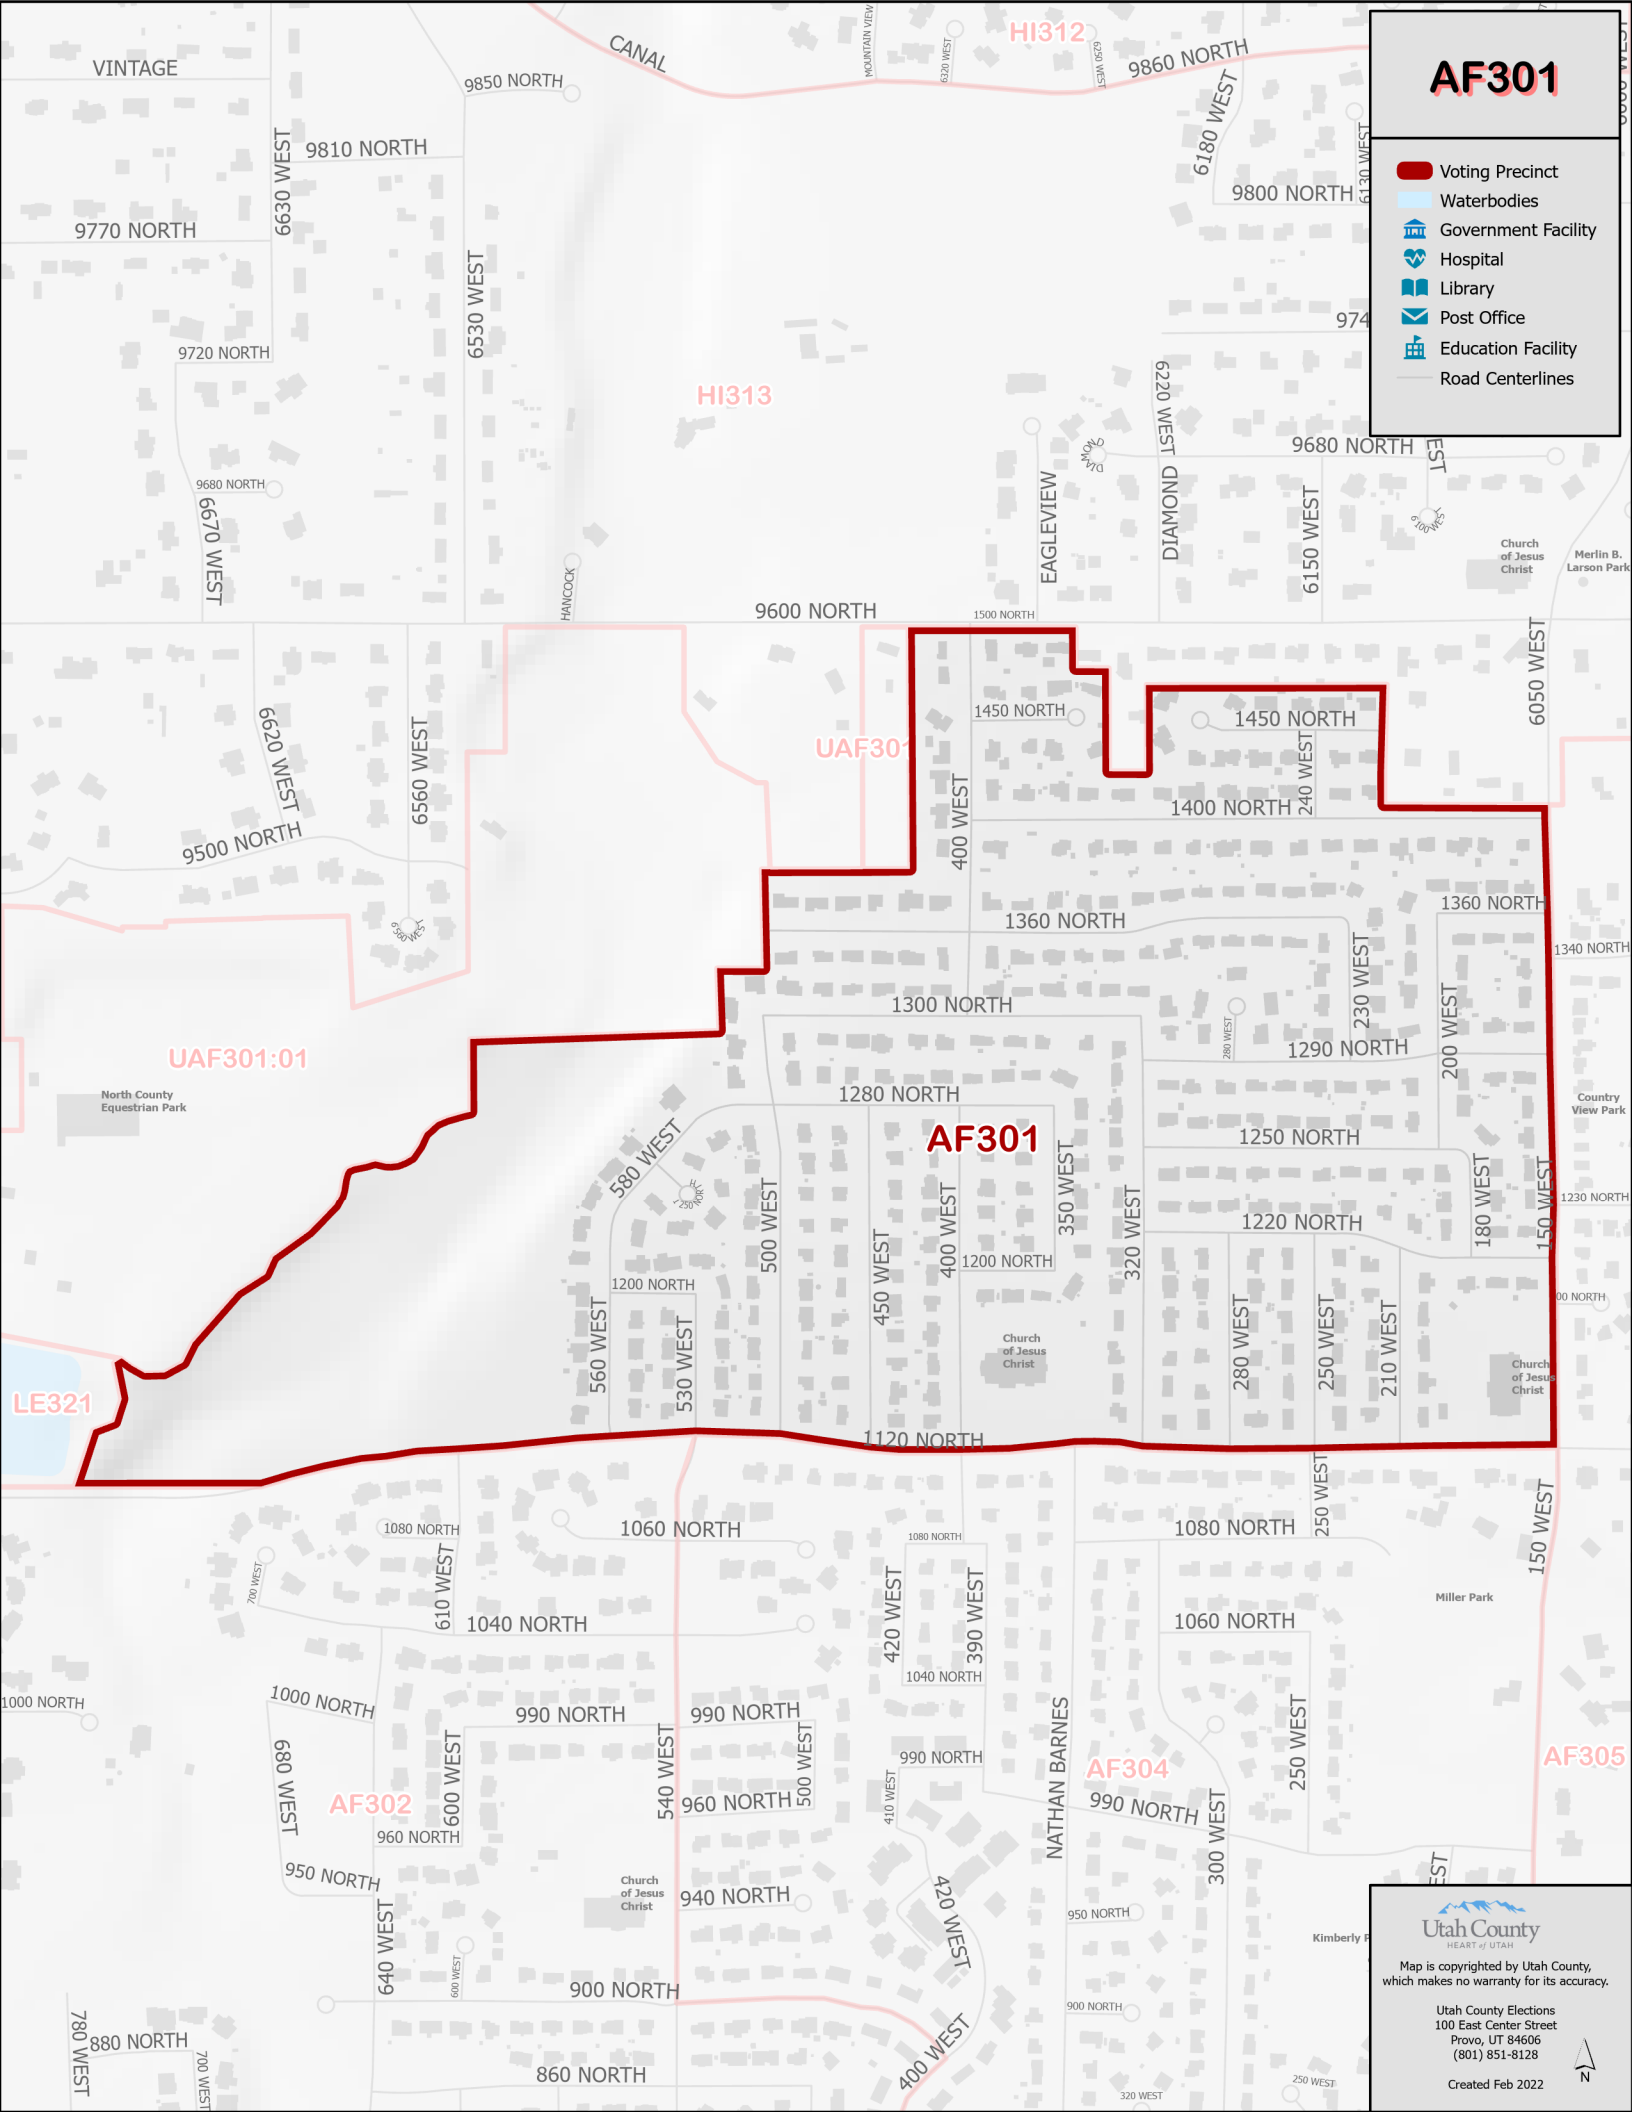

AF301

-  Voting Precinct
-  Waterbodies
-  Government Facility
-  Hospital
-  Library
-  Post Office
-  Education Facility
-  Road Centerlines

Utah County
HEART of UTAH

Map is copyrighted by Utah County, which makes no warranty for its accuracy.

Utah County Elections
100 East Center Street
Provo, UT 84606
(801) 851-8128

Created Feb 2022