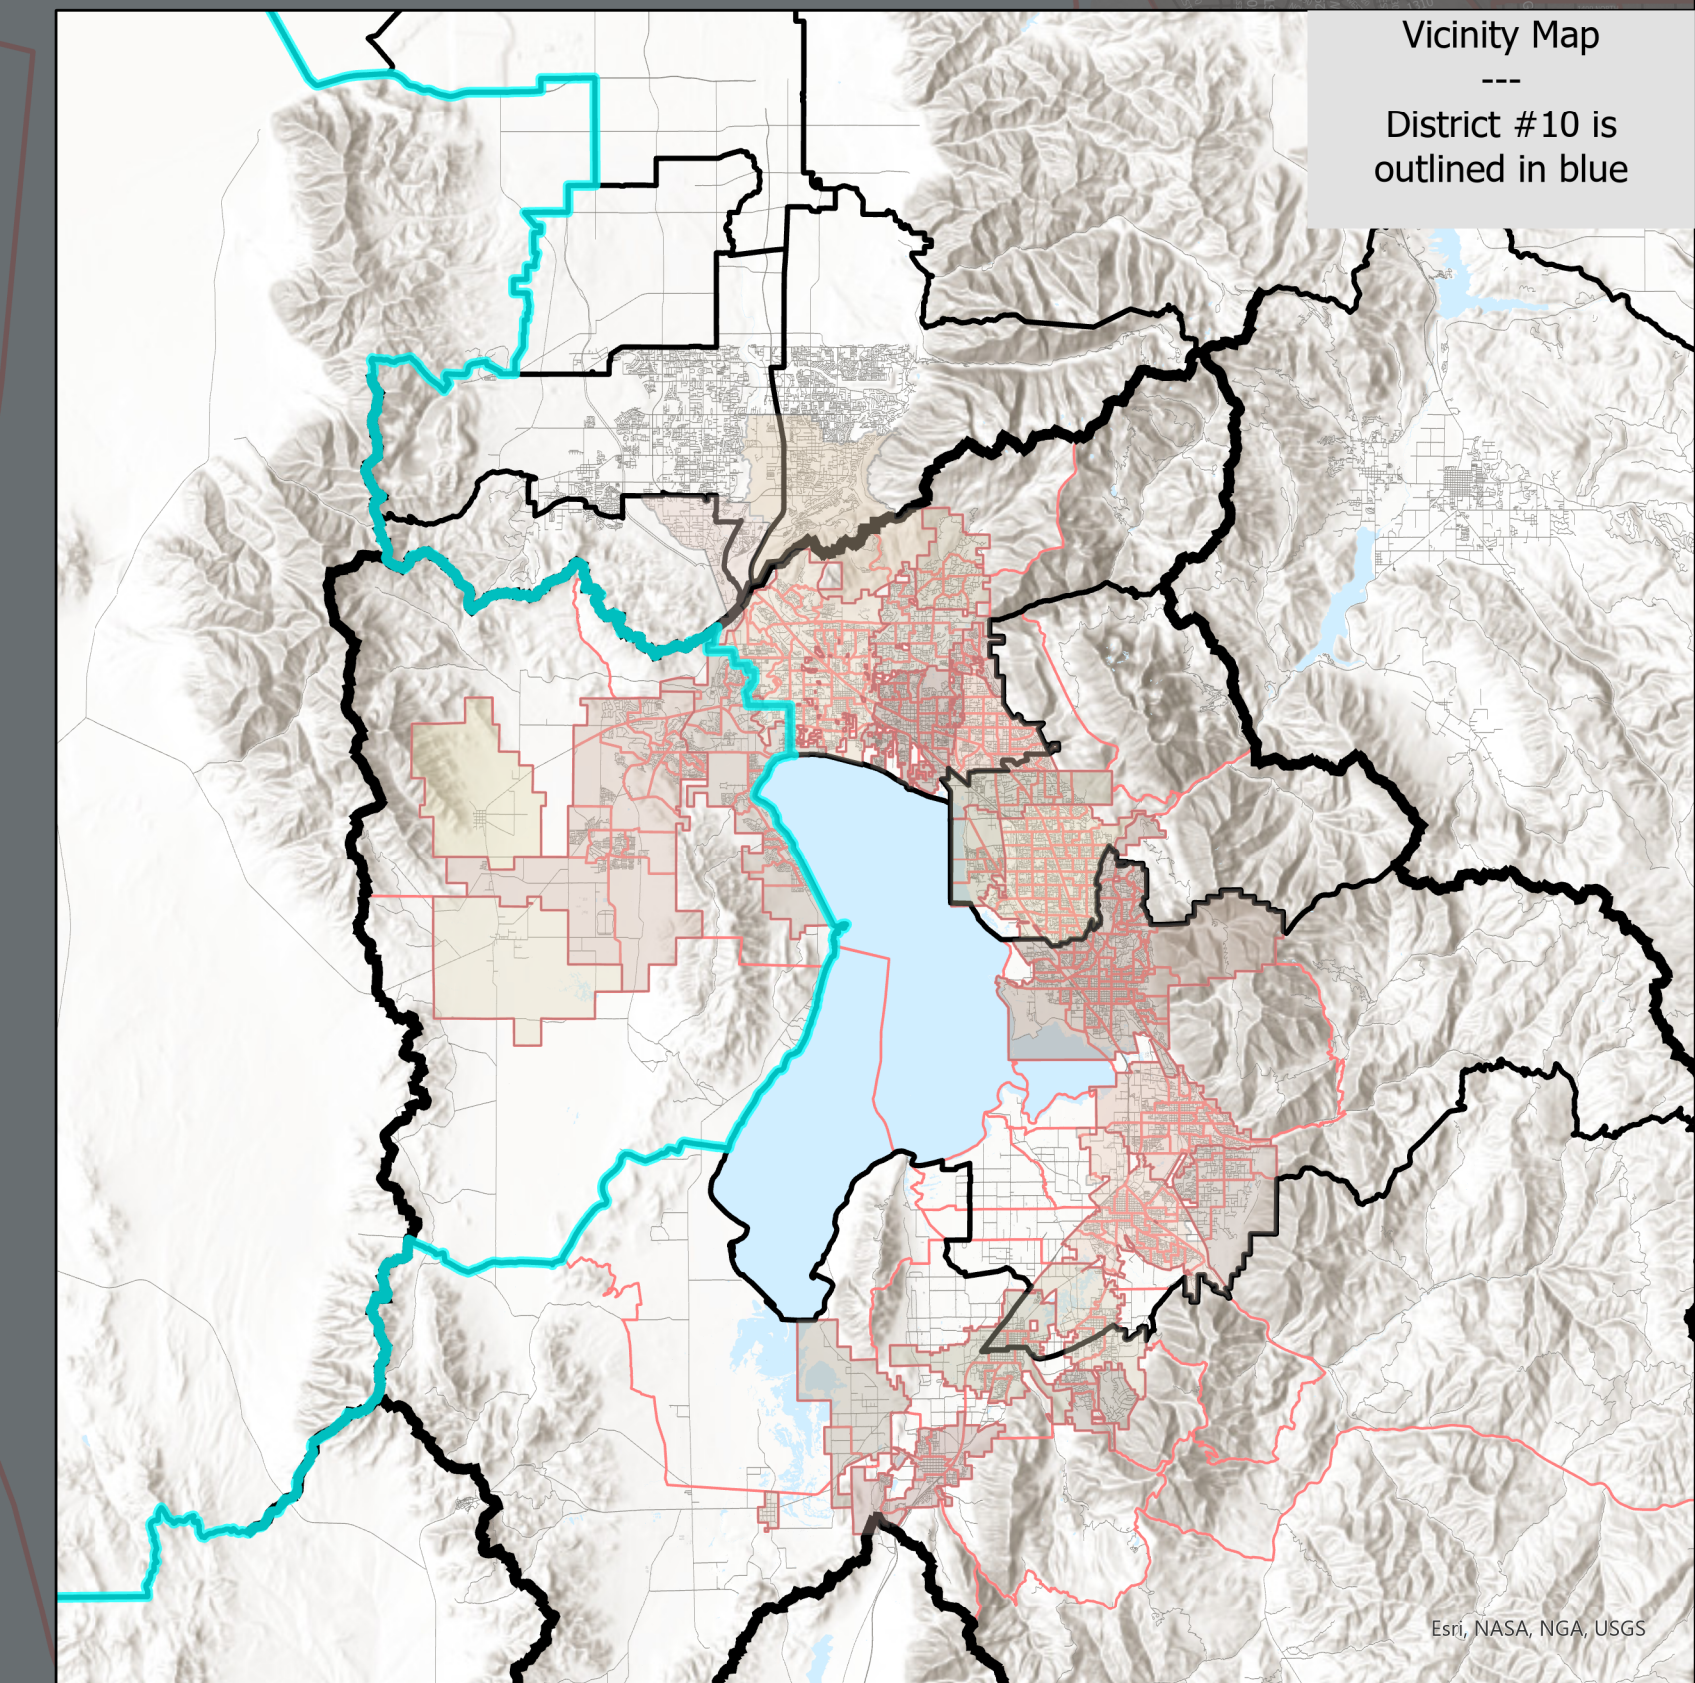

State School Board Dist 10

Legend

- County Boundar Line
- Voting Precincts
- Road Centerlines
- Waterbodies

Map is copyrighted by Utah County, which makes no warranty for its accuracy.

Utah County Elections
100 East Center Street
Provo, UT 84606
(801) 851-8128

Created Feb 2022

Est. NASA, NGA, USGS