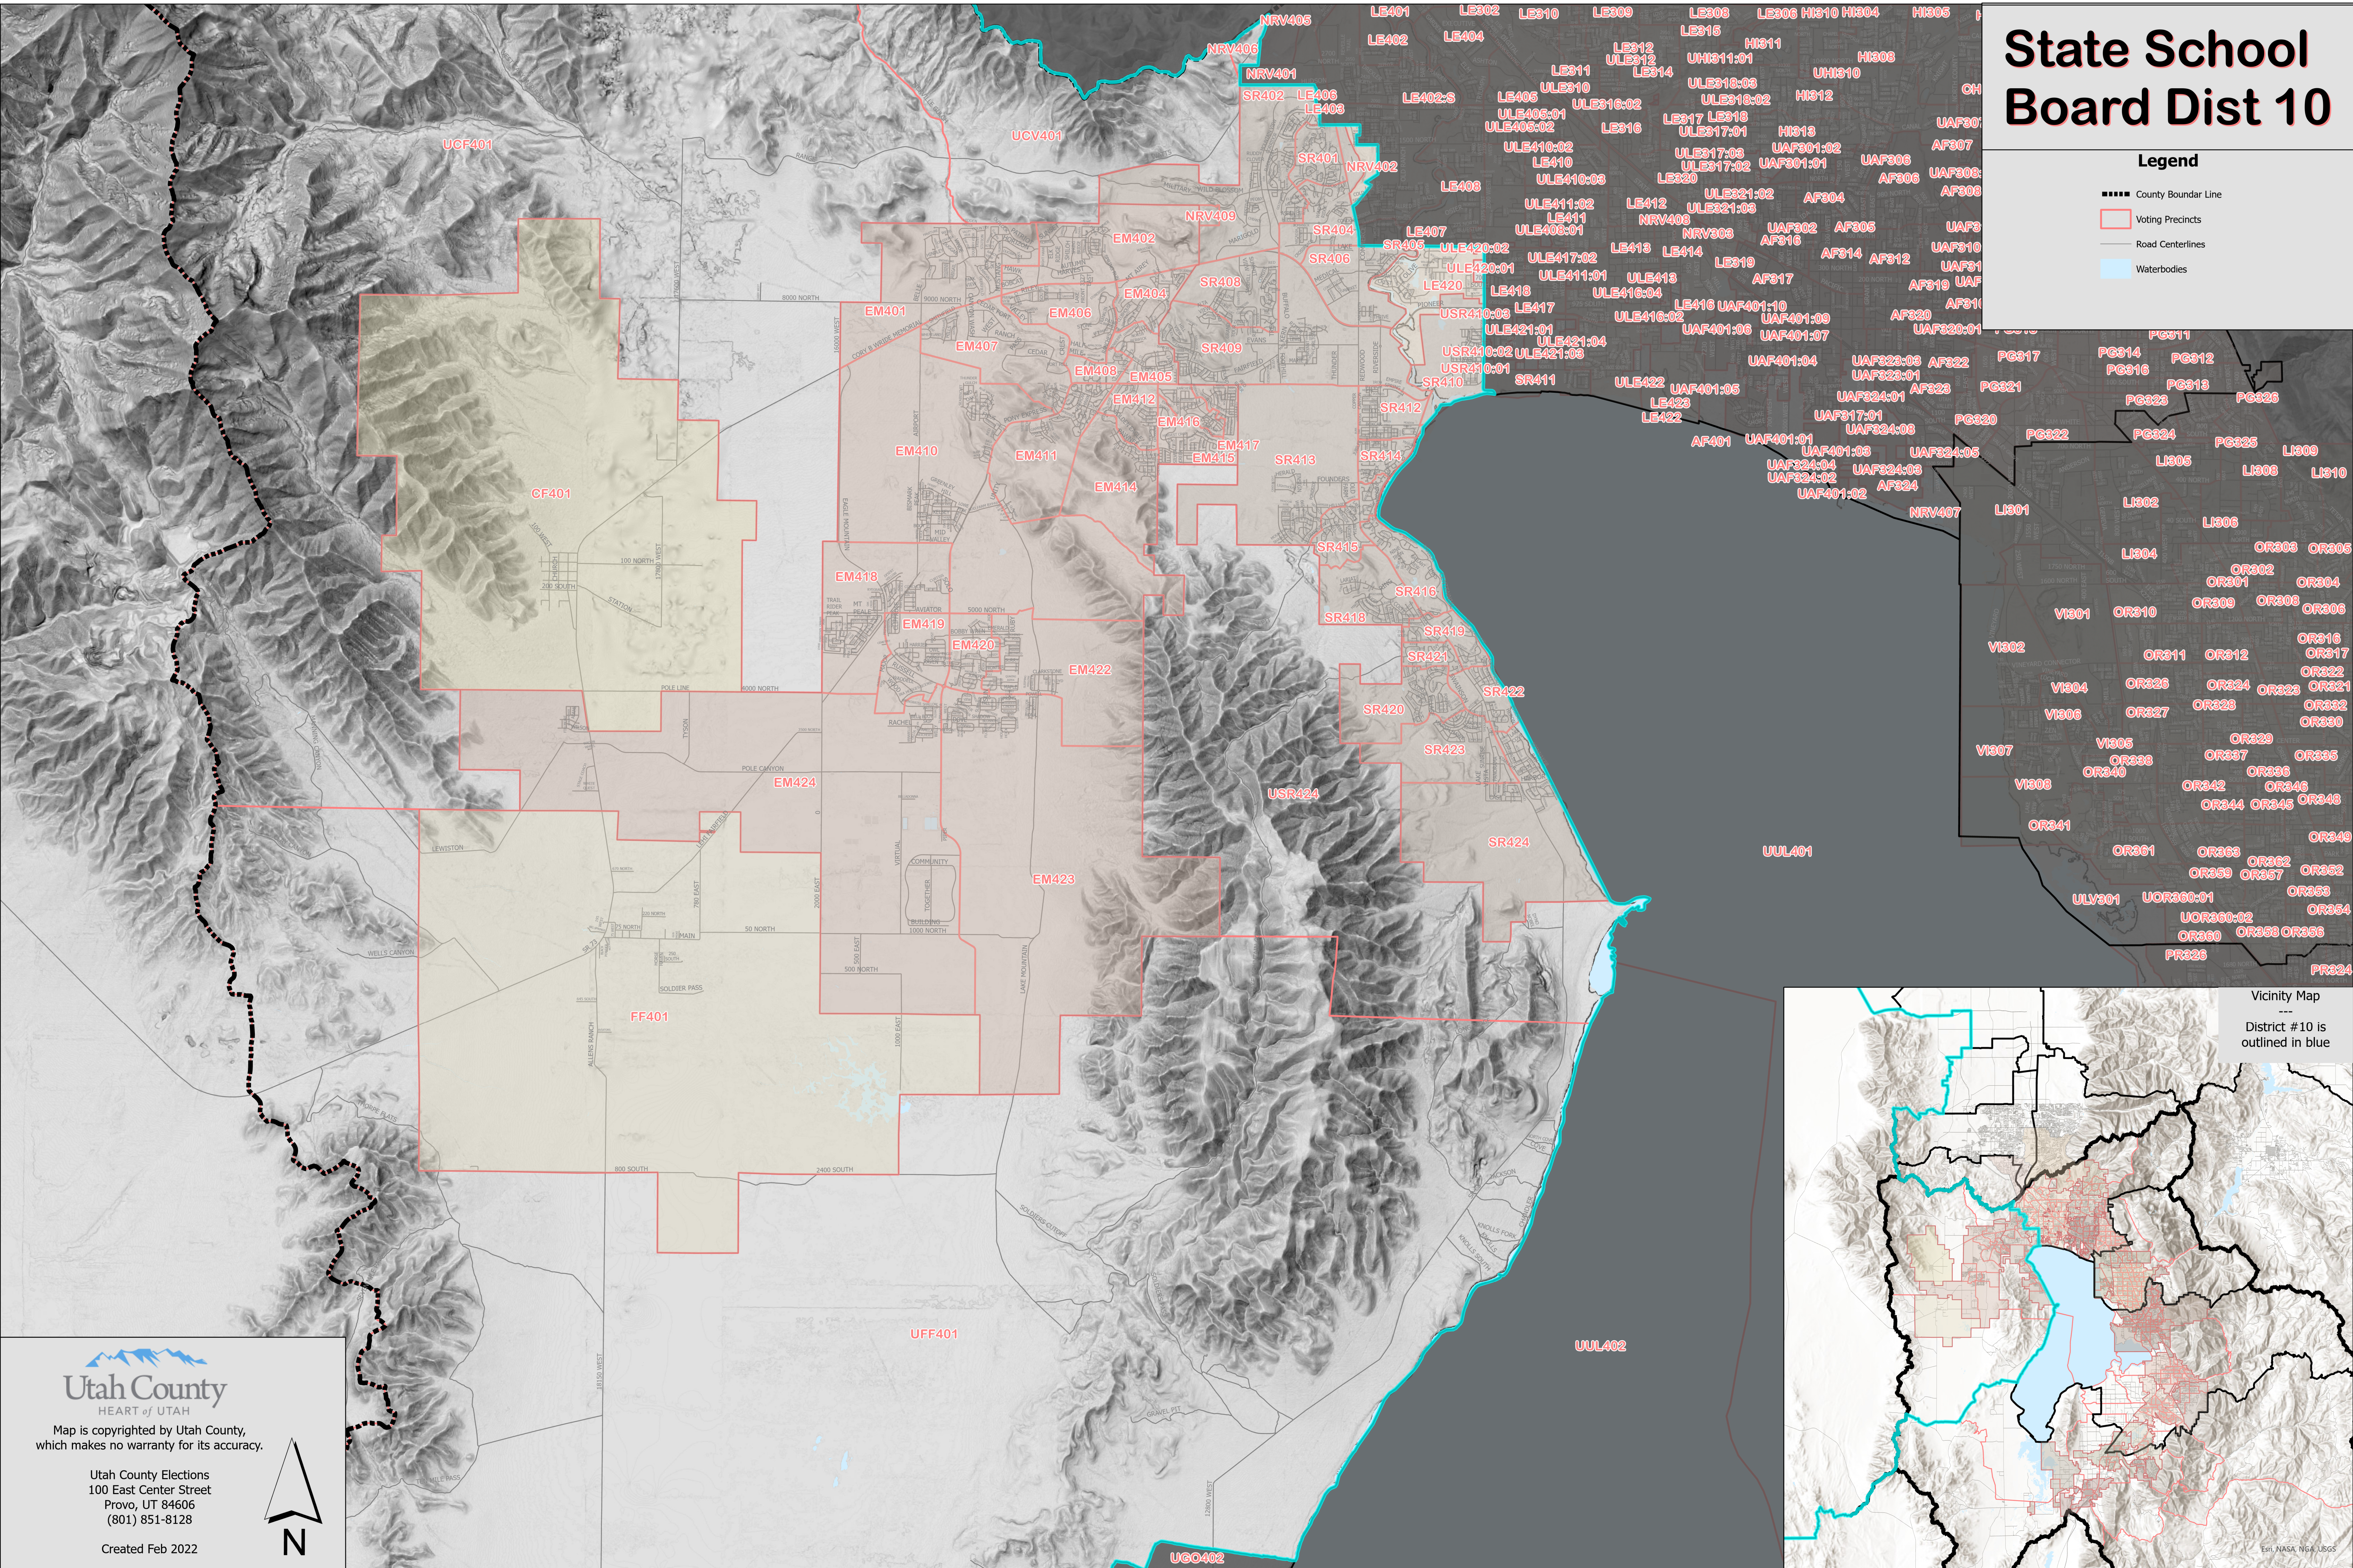

State School Board Dist 10

Legend

- County Boundar Line
- Voting Precincts
- Road Centerlines
- Waterbodies

Map is copyrighted by Utah County, which makes no warranty for its accuracy.

Utah County Elections
100 East Center Street
Provo, UT 84606
(801) 851-8128

Created Feb 2022

Est. NASA, NGA, USGS