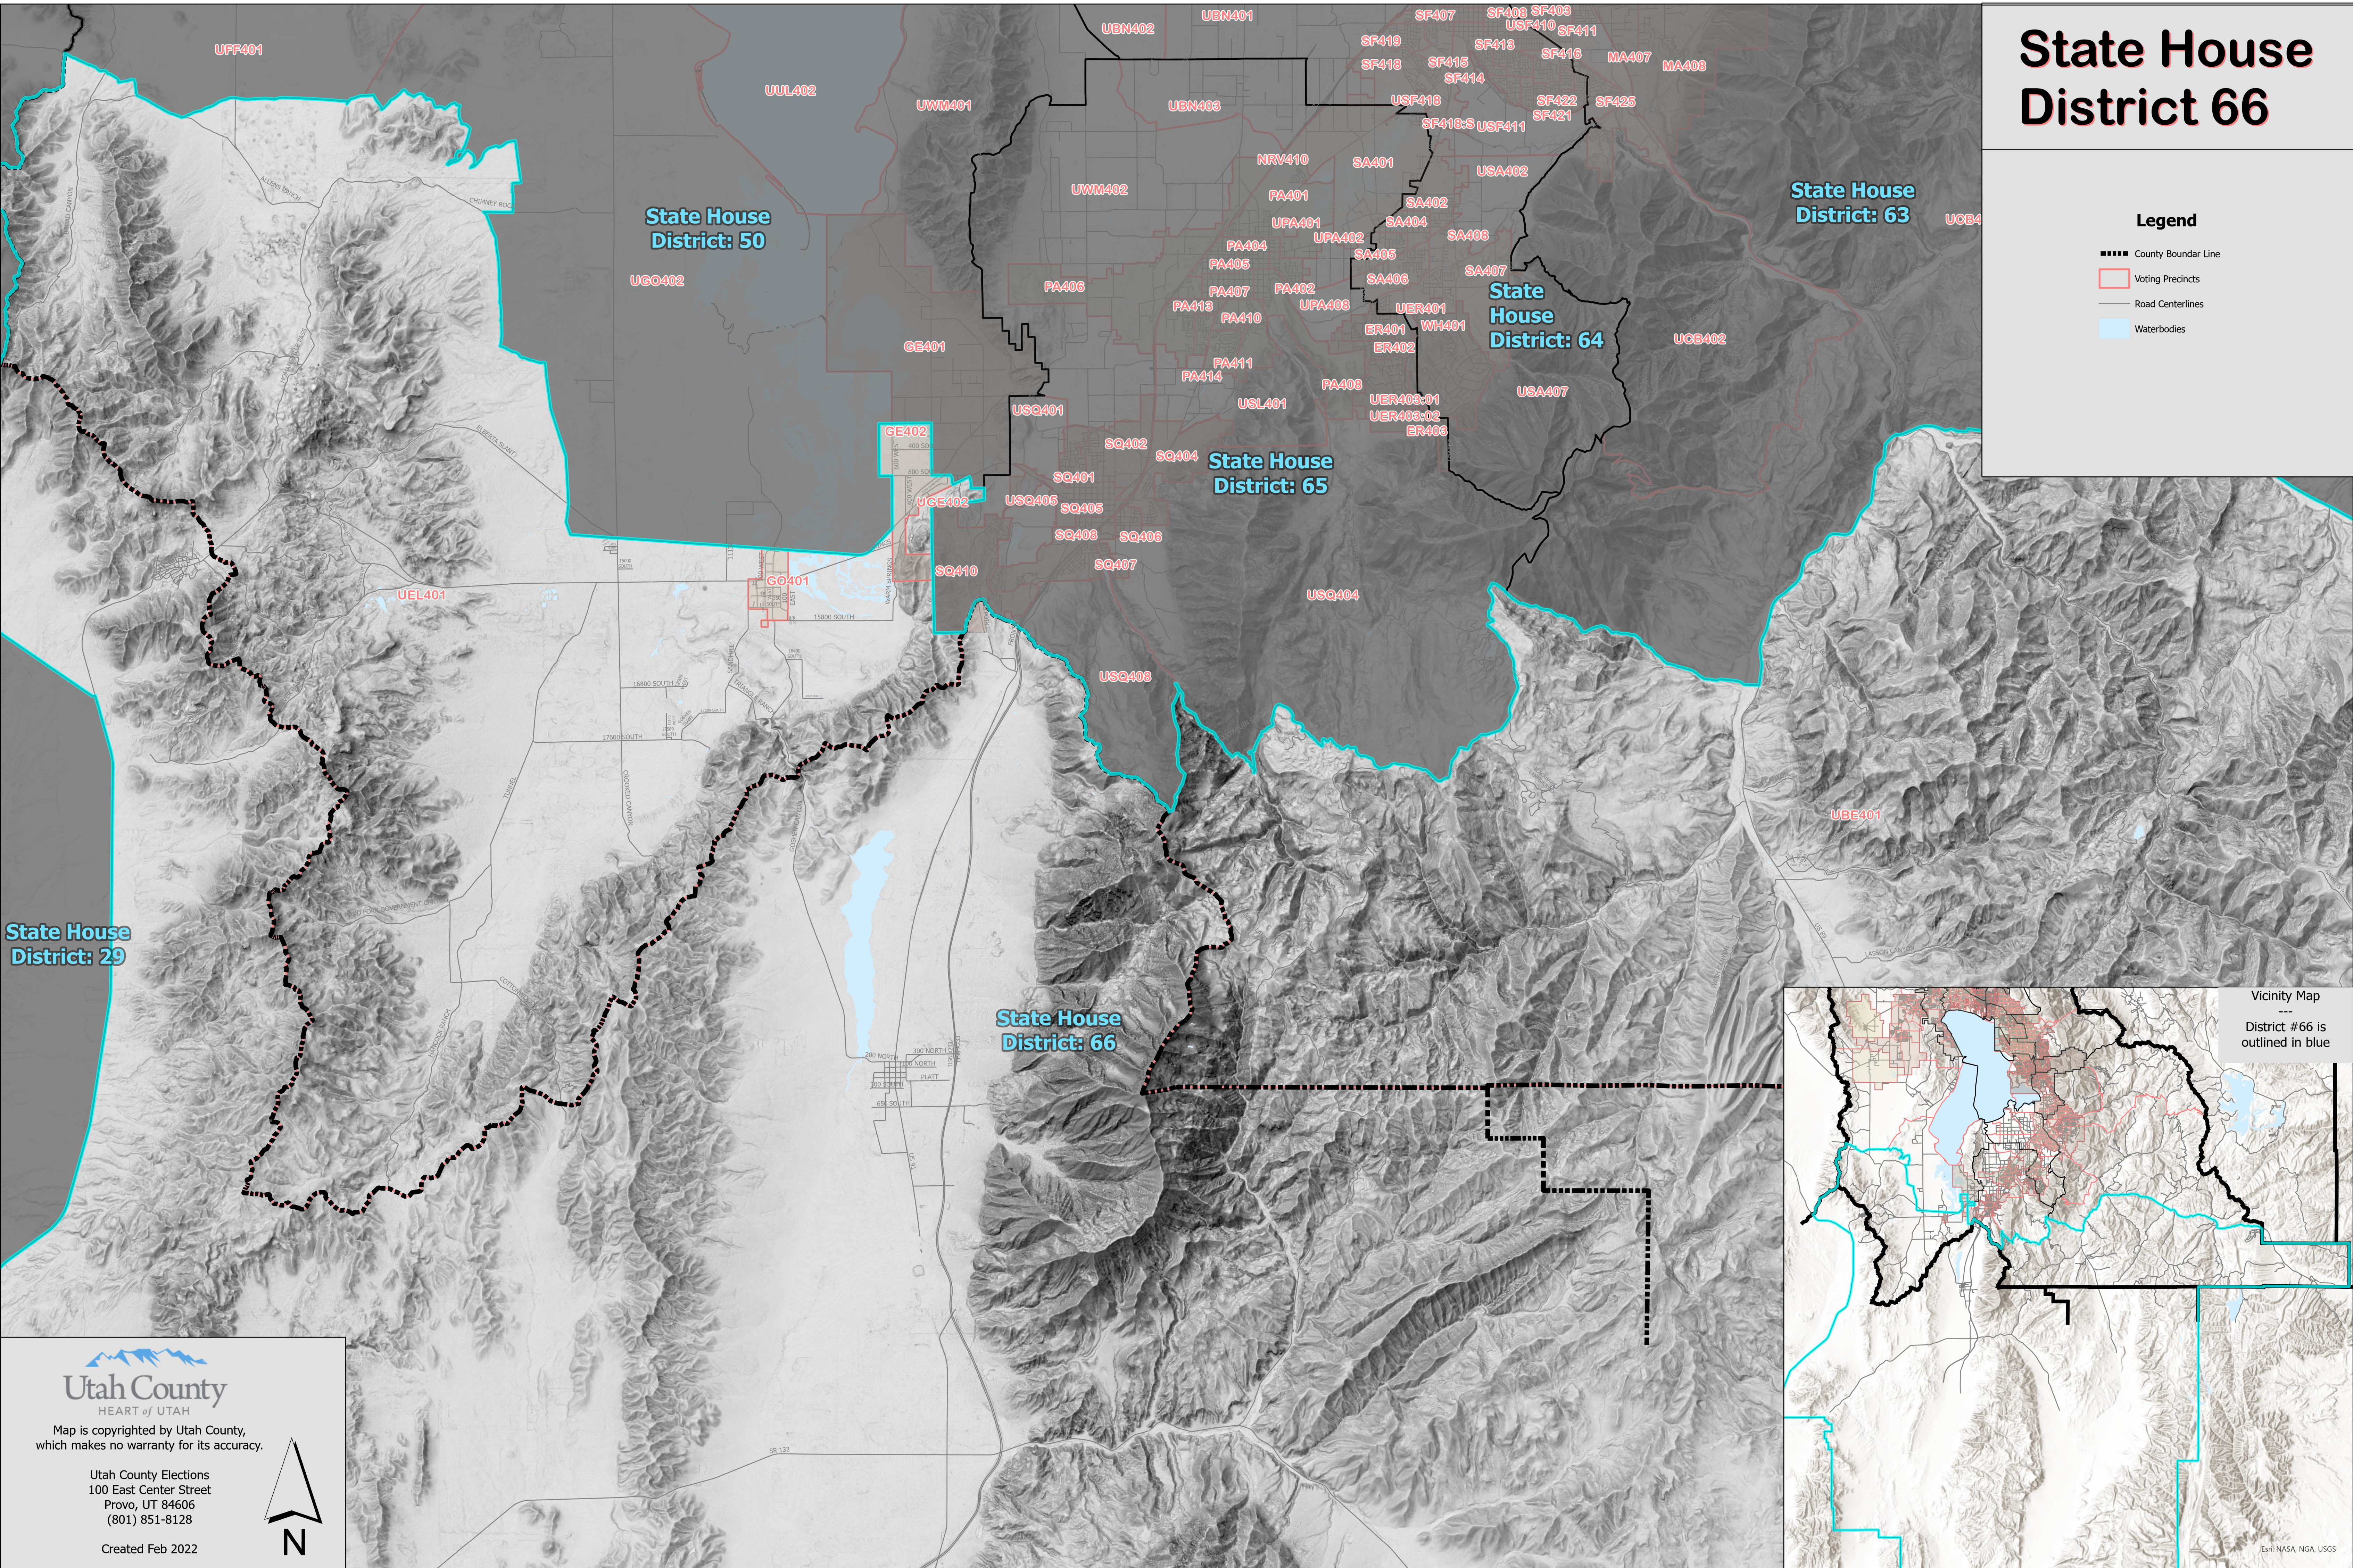

# State House District 66

### Legend

- County Boundar Line
- Voting Precincts
- Road Centerlines
- Waterbodies

State House District: 29

State House District: 50

State House District: 65

State House District: 64

State House District: 63

State House District: 66

Vicinity Map  
District #66 is outlined in blue

Map is copyrighted by Utah County, which makes no warranty for its accuracy.

Utah County Elections  
100 East Center Street  
Provo, UT 84606  
(801) 851-8128

Created Feb 2022

Esri, NASA, NGA, USGS