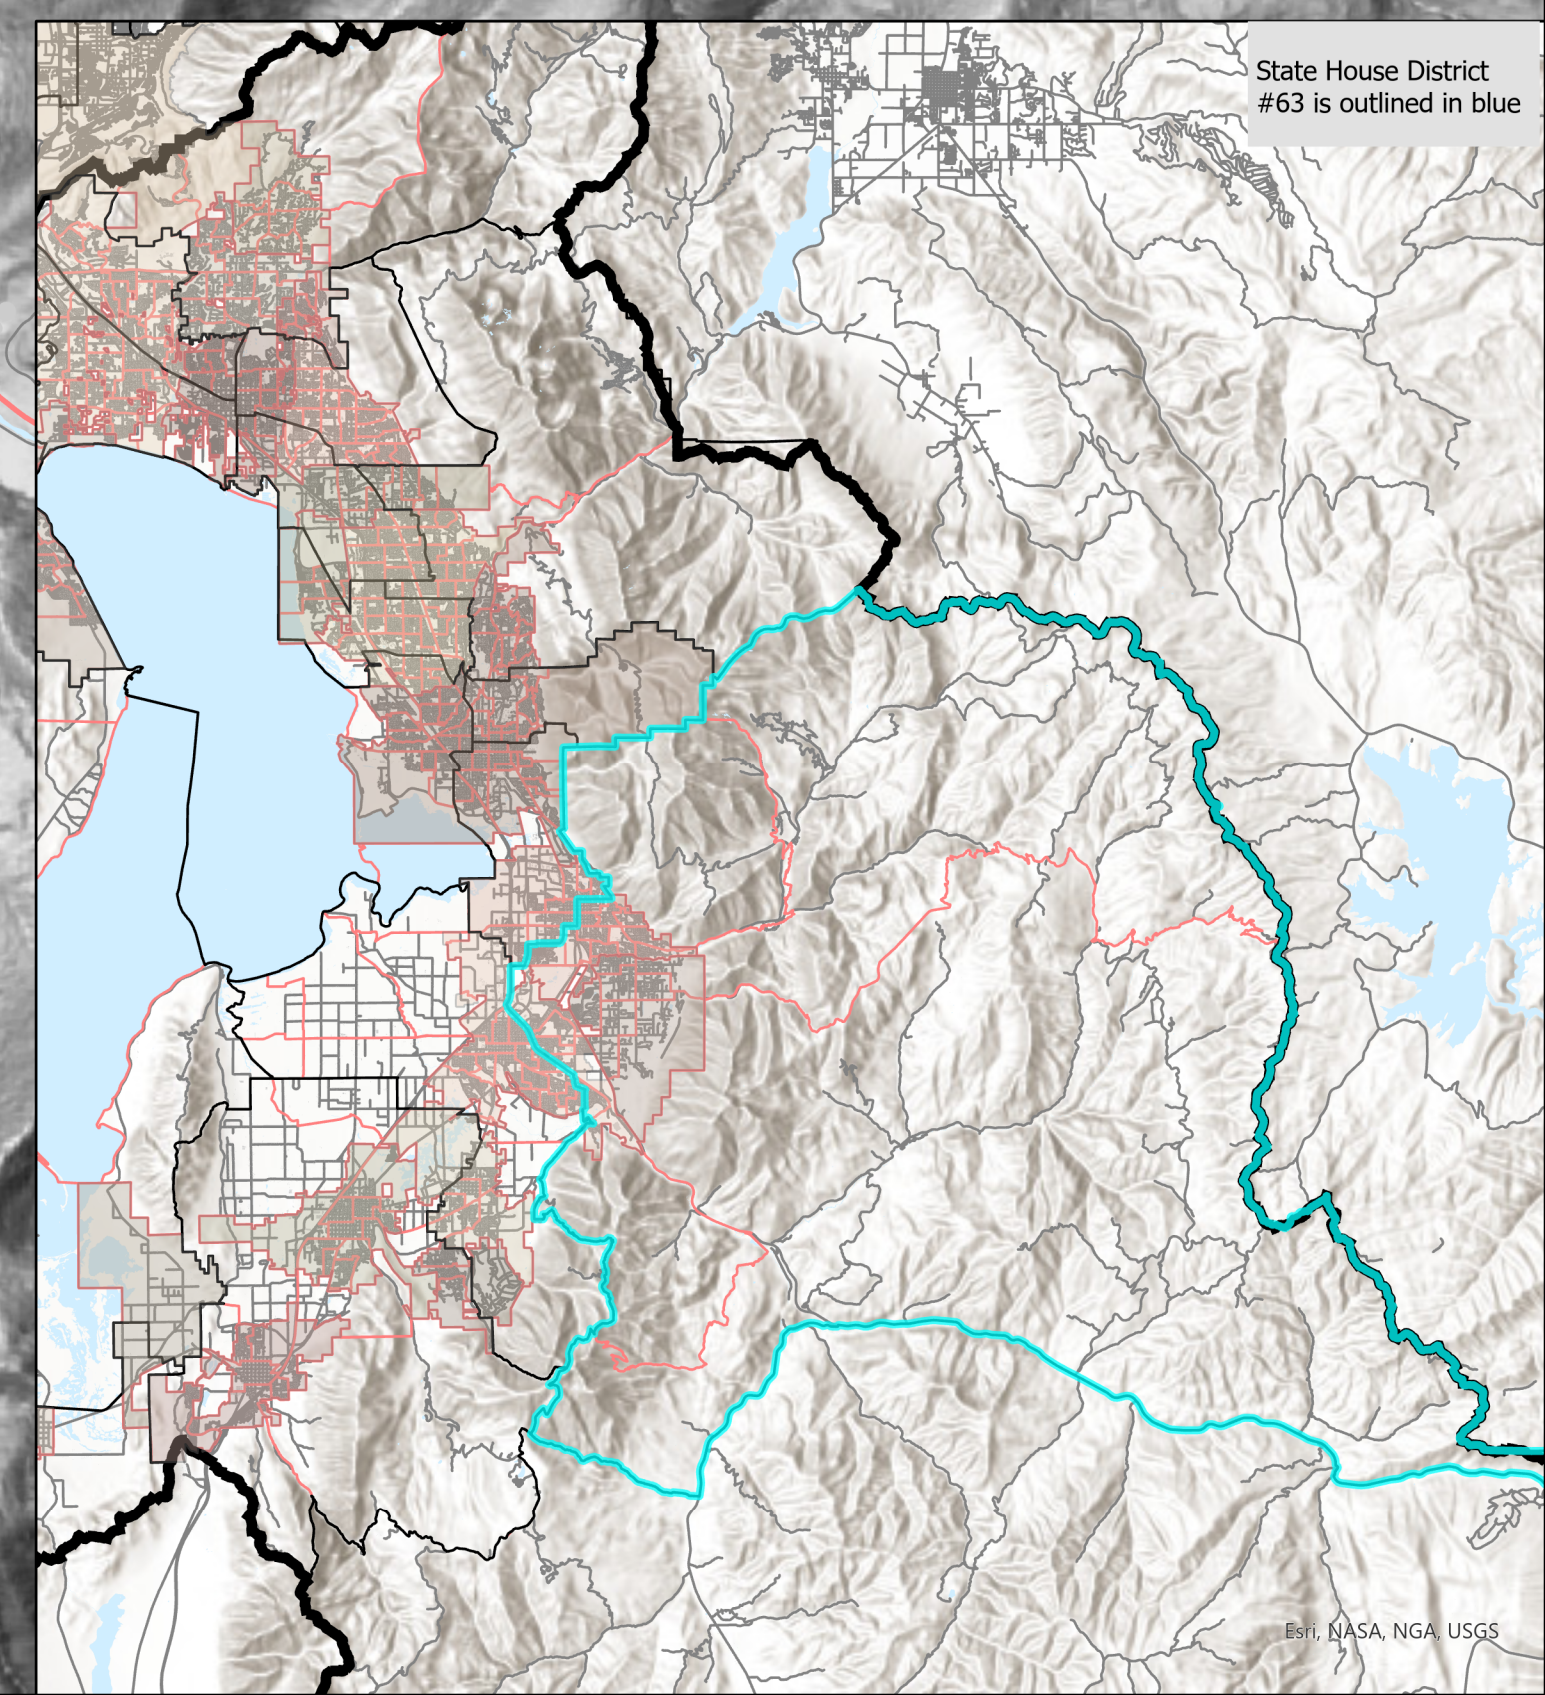

State House District 63

Legend

- County Boundar Line
- Voting Precincts
- Road Centerlines
- Waterbodies

N

State House District: 61

State House District: 62

State House District: 63

State House District: 64

Map is copyrighted by Utah County, which makes no warranty for its accuracy.

Utah County Elections
100 East Center Street
Provo, UT 84606
(801) 851-8128

Created Feb 2022

State House District #63 is outlined in blue

ESRI, NASA, NGA, USGS