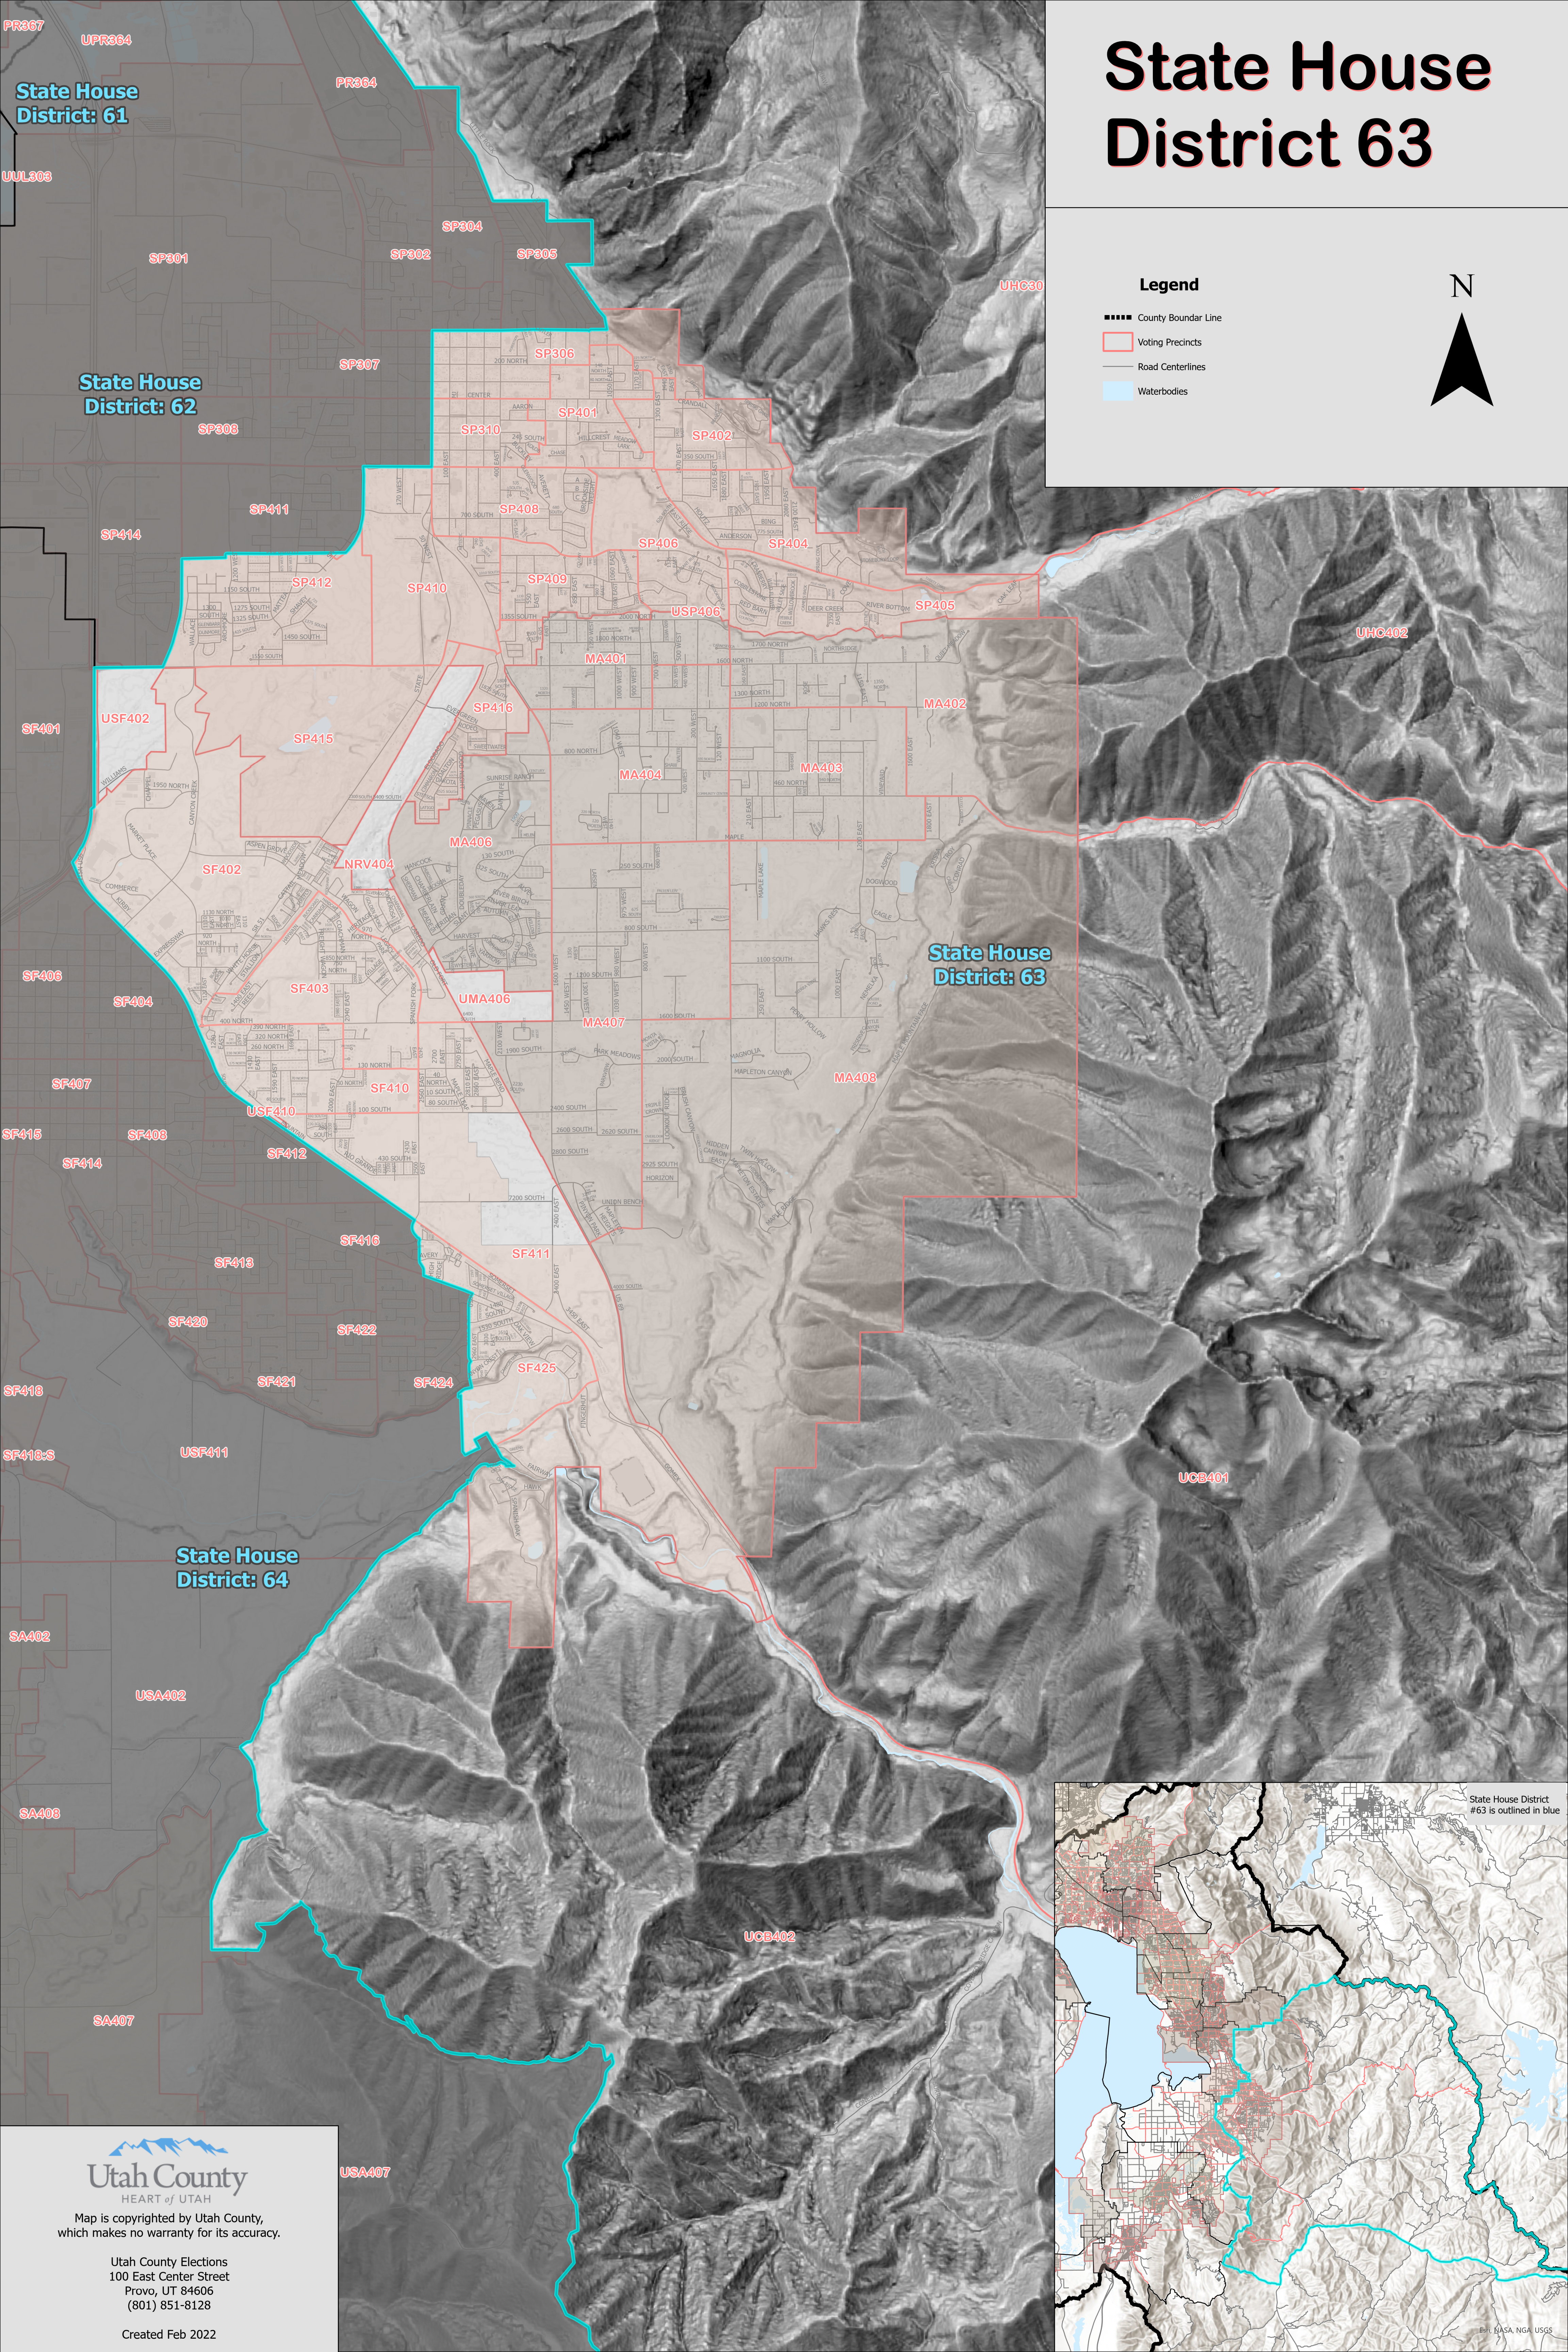

State House District 63

Legend

- County Boundar Line
- Voting Precincts
- Road Centerlines
- Waterbodies

N

State House District: 61

State House District: 62

State House District: 63

State House District: 64

Map is copyrighted by Utah County, which makes no warranty for its accuracy.

Utah County Elections
100 East Center Street
Provo, UT 84606
(801) 851-8128

Created Feb 2022

State House District #63 is outlined in blue

ESRI, NASA, NGA, USGS