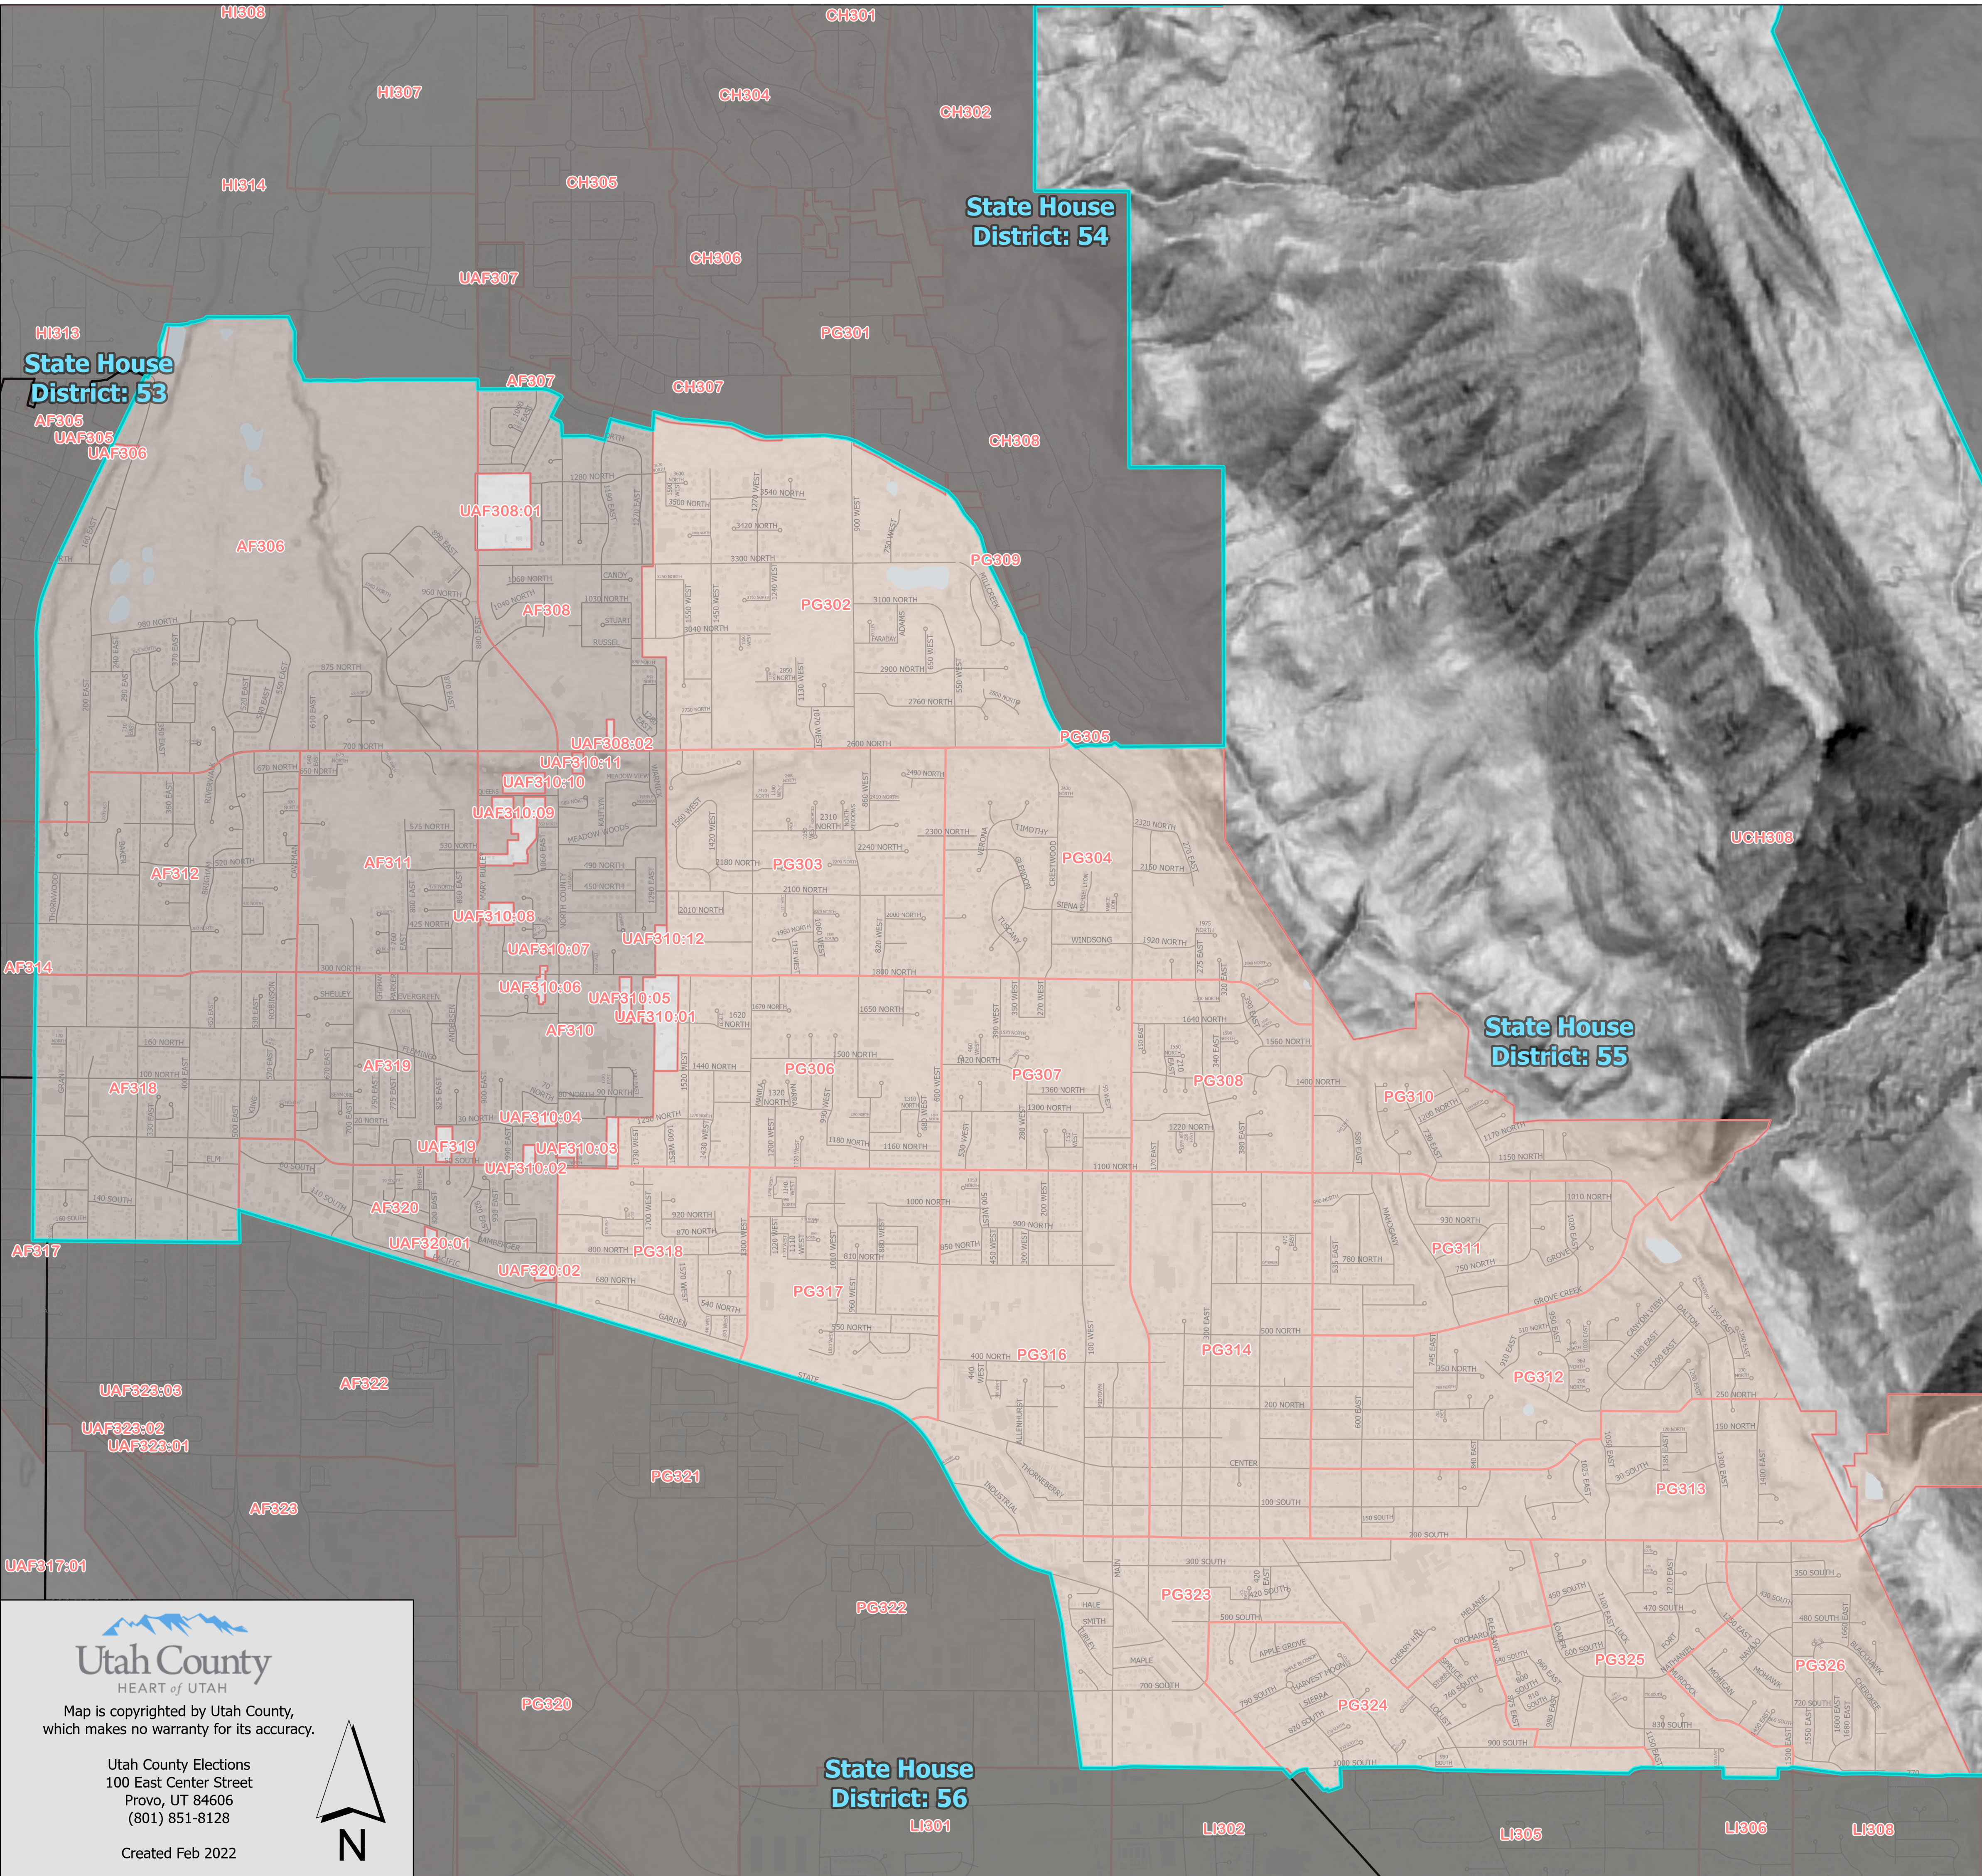

# State House District 55

## Legend

- County Boundar Line
- Voting Precincts
- Road Centerlines
- Waterbodies

**Utah County**  
HEART of UTAH

Map is copyrighted by Utah County, which makes no warranty for its accuracy.

Utah County Elections  
100 East Center Street  
Provo, UT 84606  
(801) 851-8128

Created Feb 2022

Esri, NASA, USDA, USGS