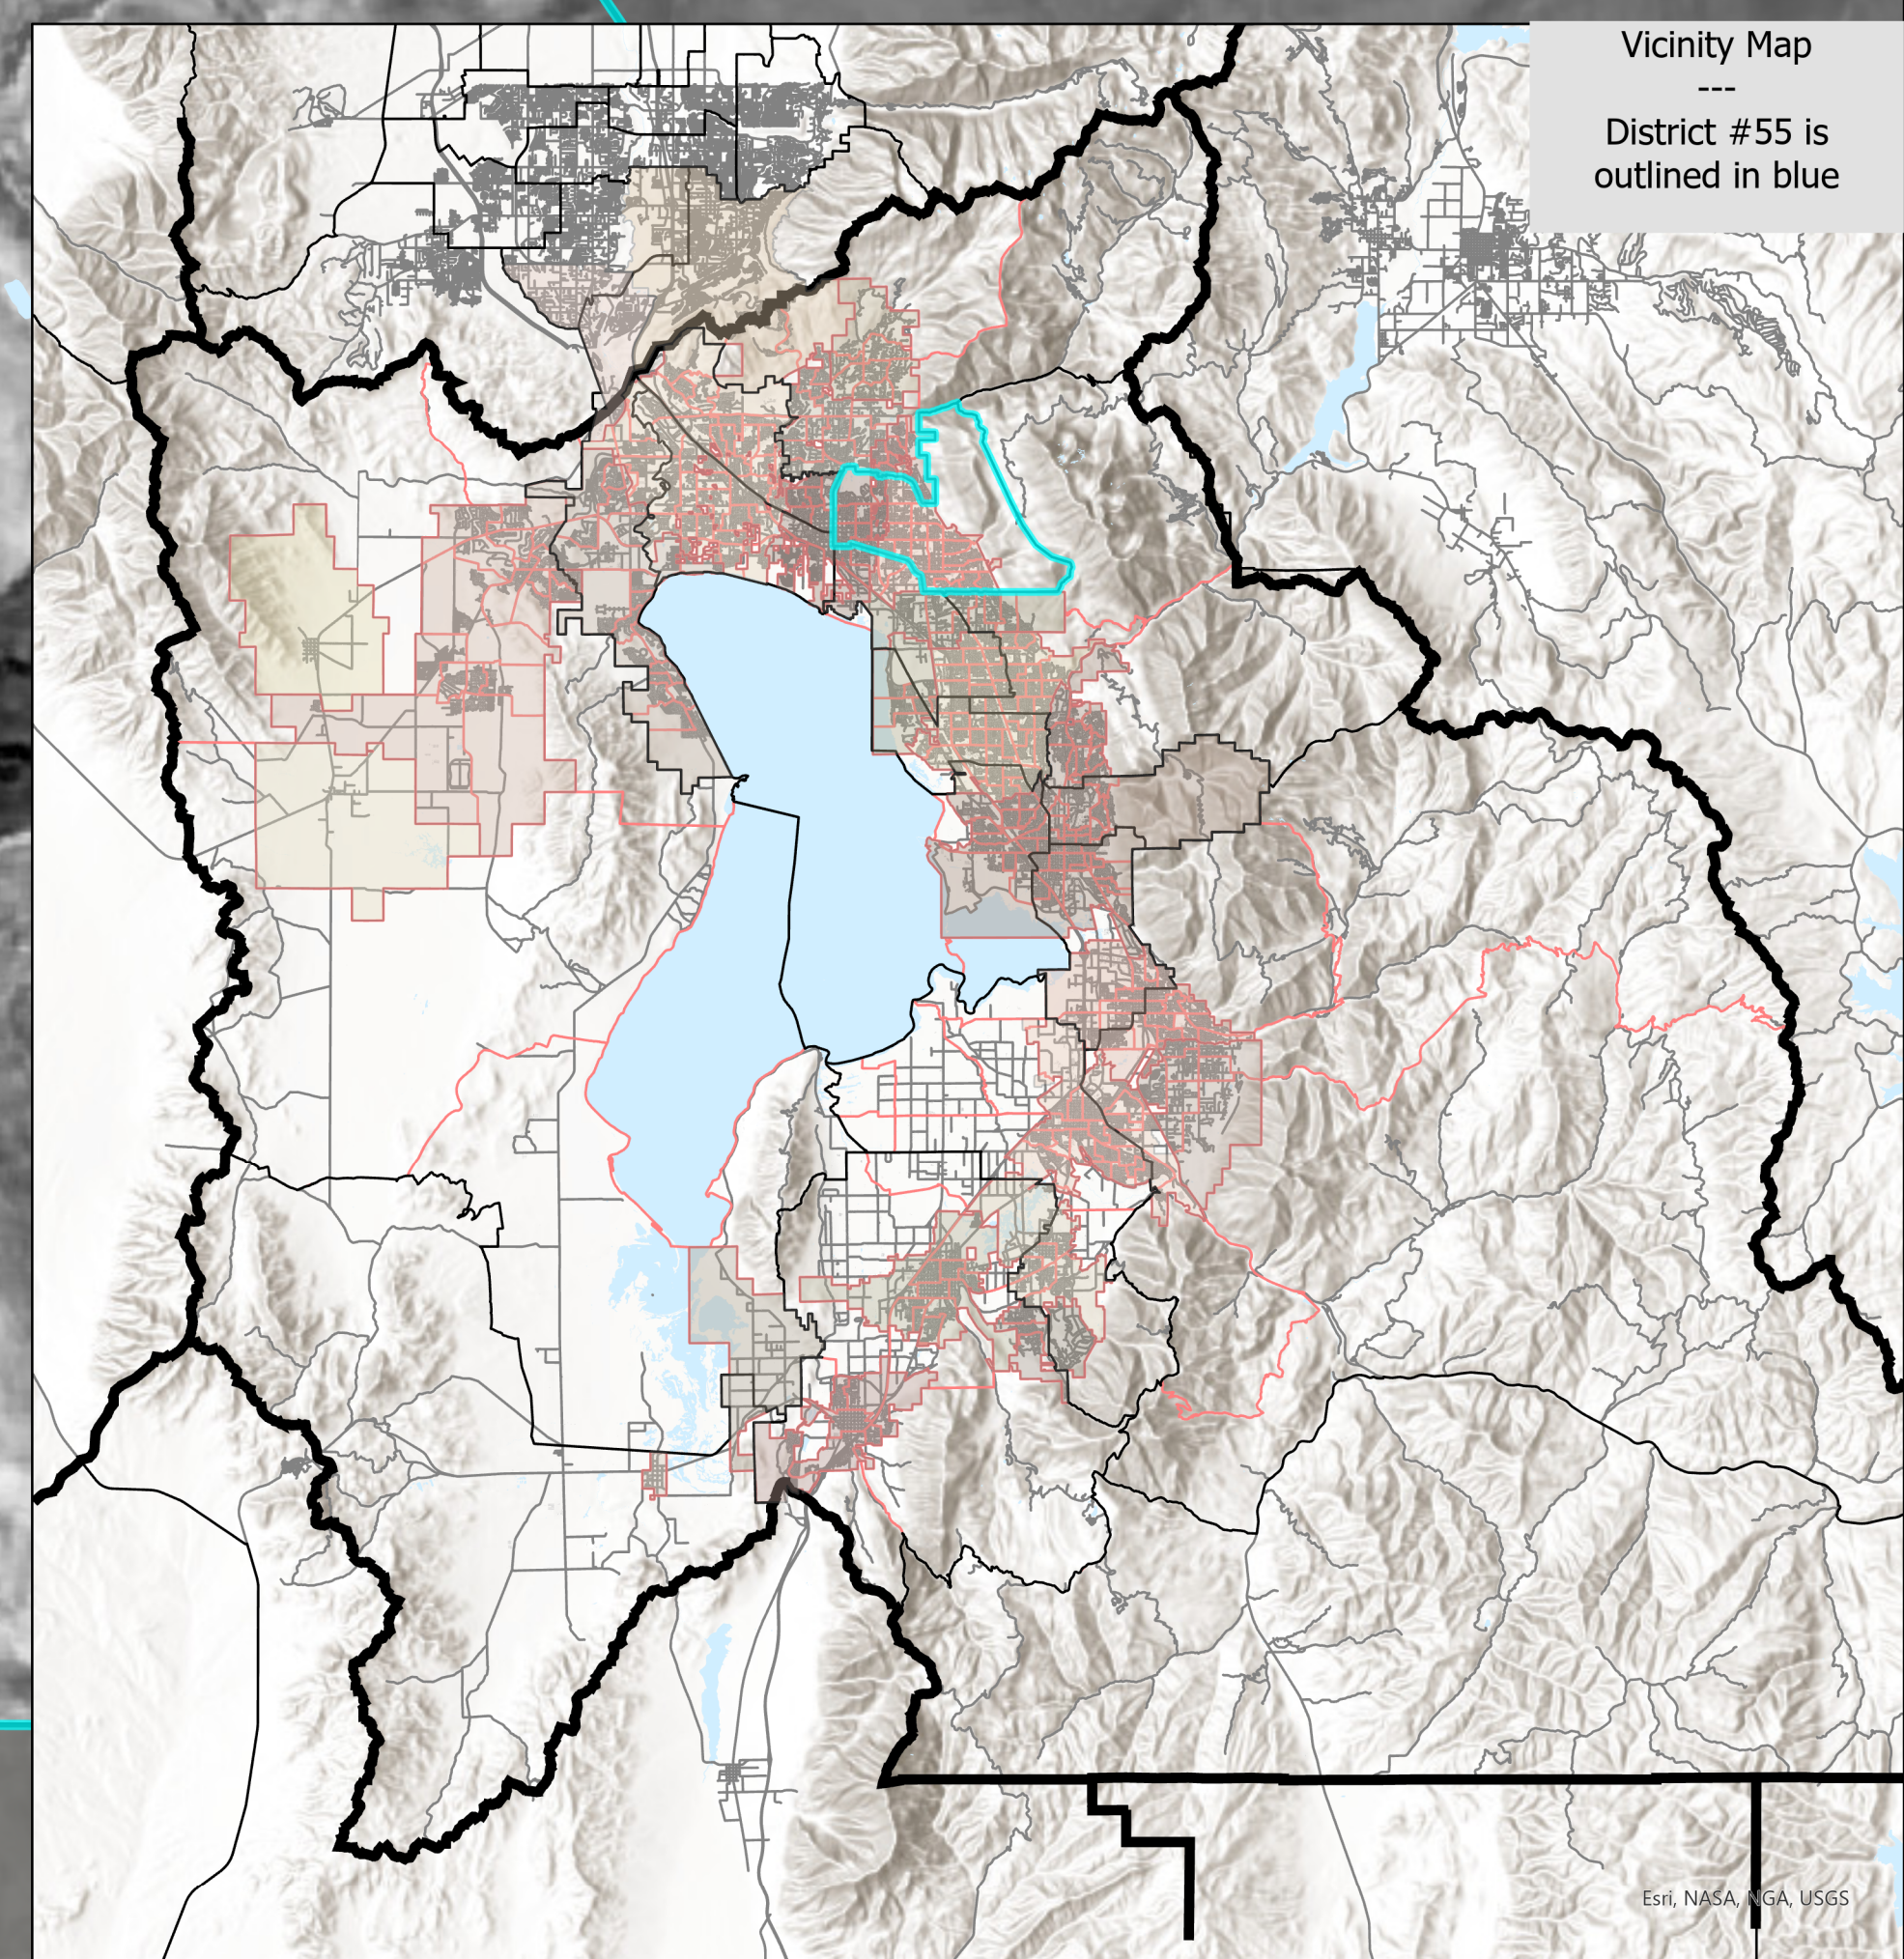

# State House District 55

## Legend

- County Boundar Line
- Voting Precincts
- Road Centerlines
- Waterbodies

**Utah County**  
HEART of UTAH

Map is copyrighted by Utah County, which makes no warranty for its accuracy.

Utah County Elections  
100 East Center Street  
Provo, UT 84606  
(801) 851-8128

Created Feb 2022

Esri, NASA, USDA, USGS