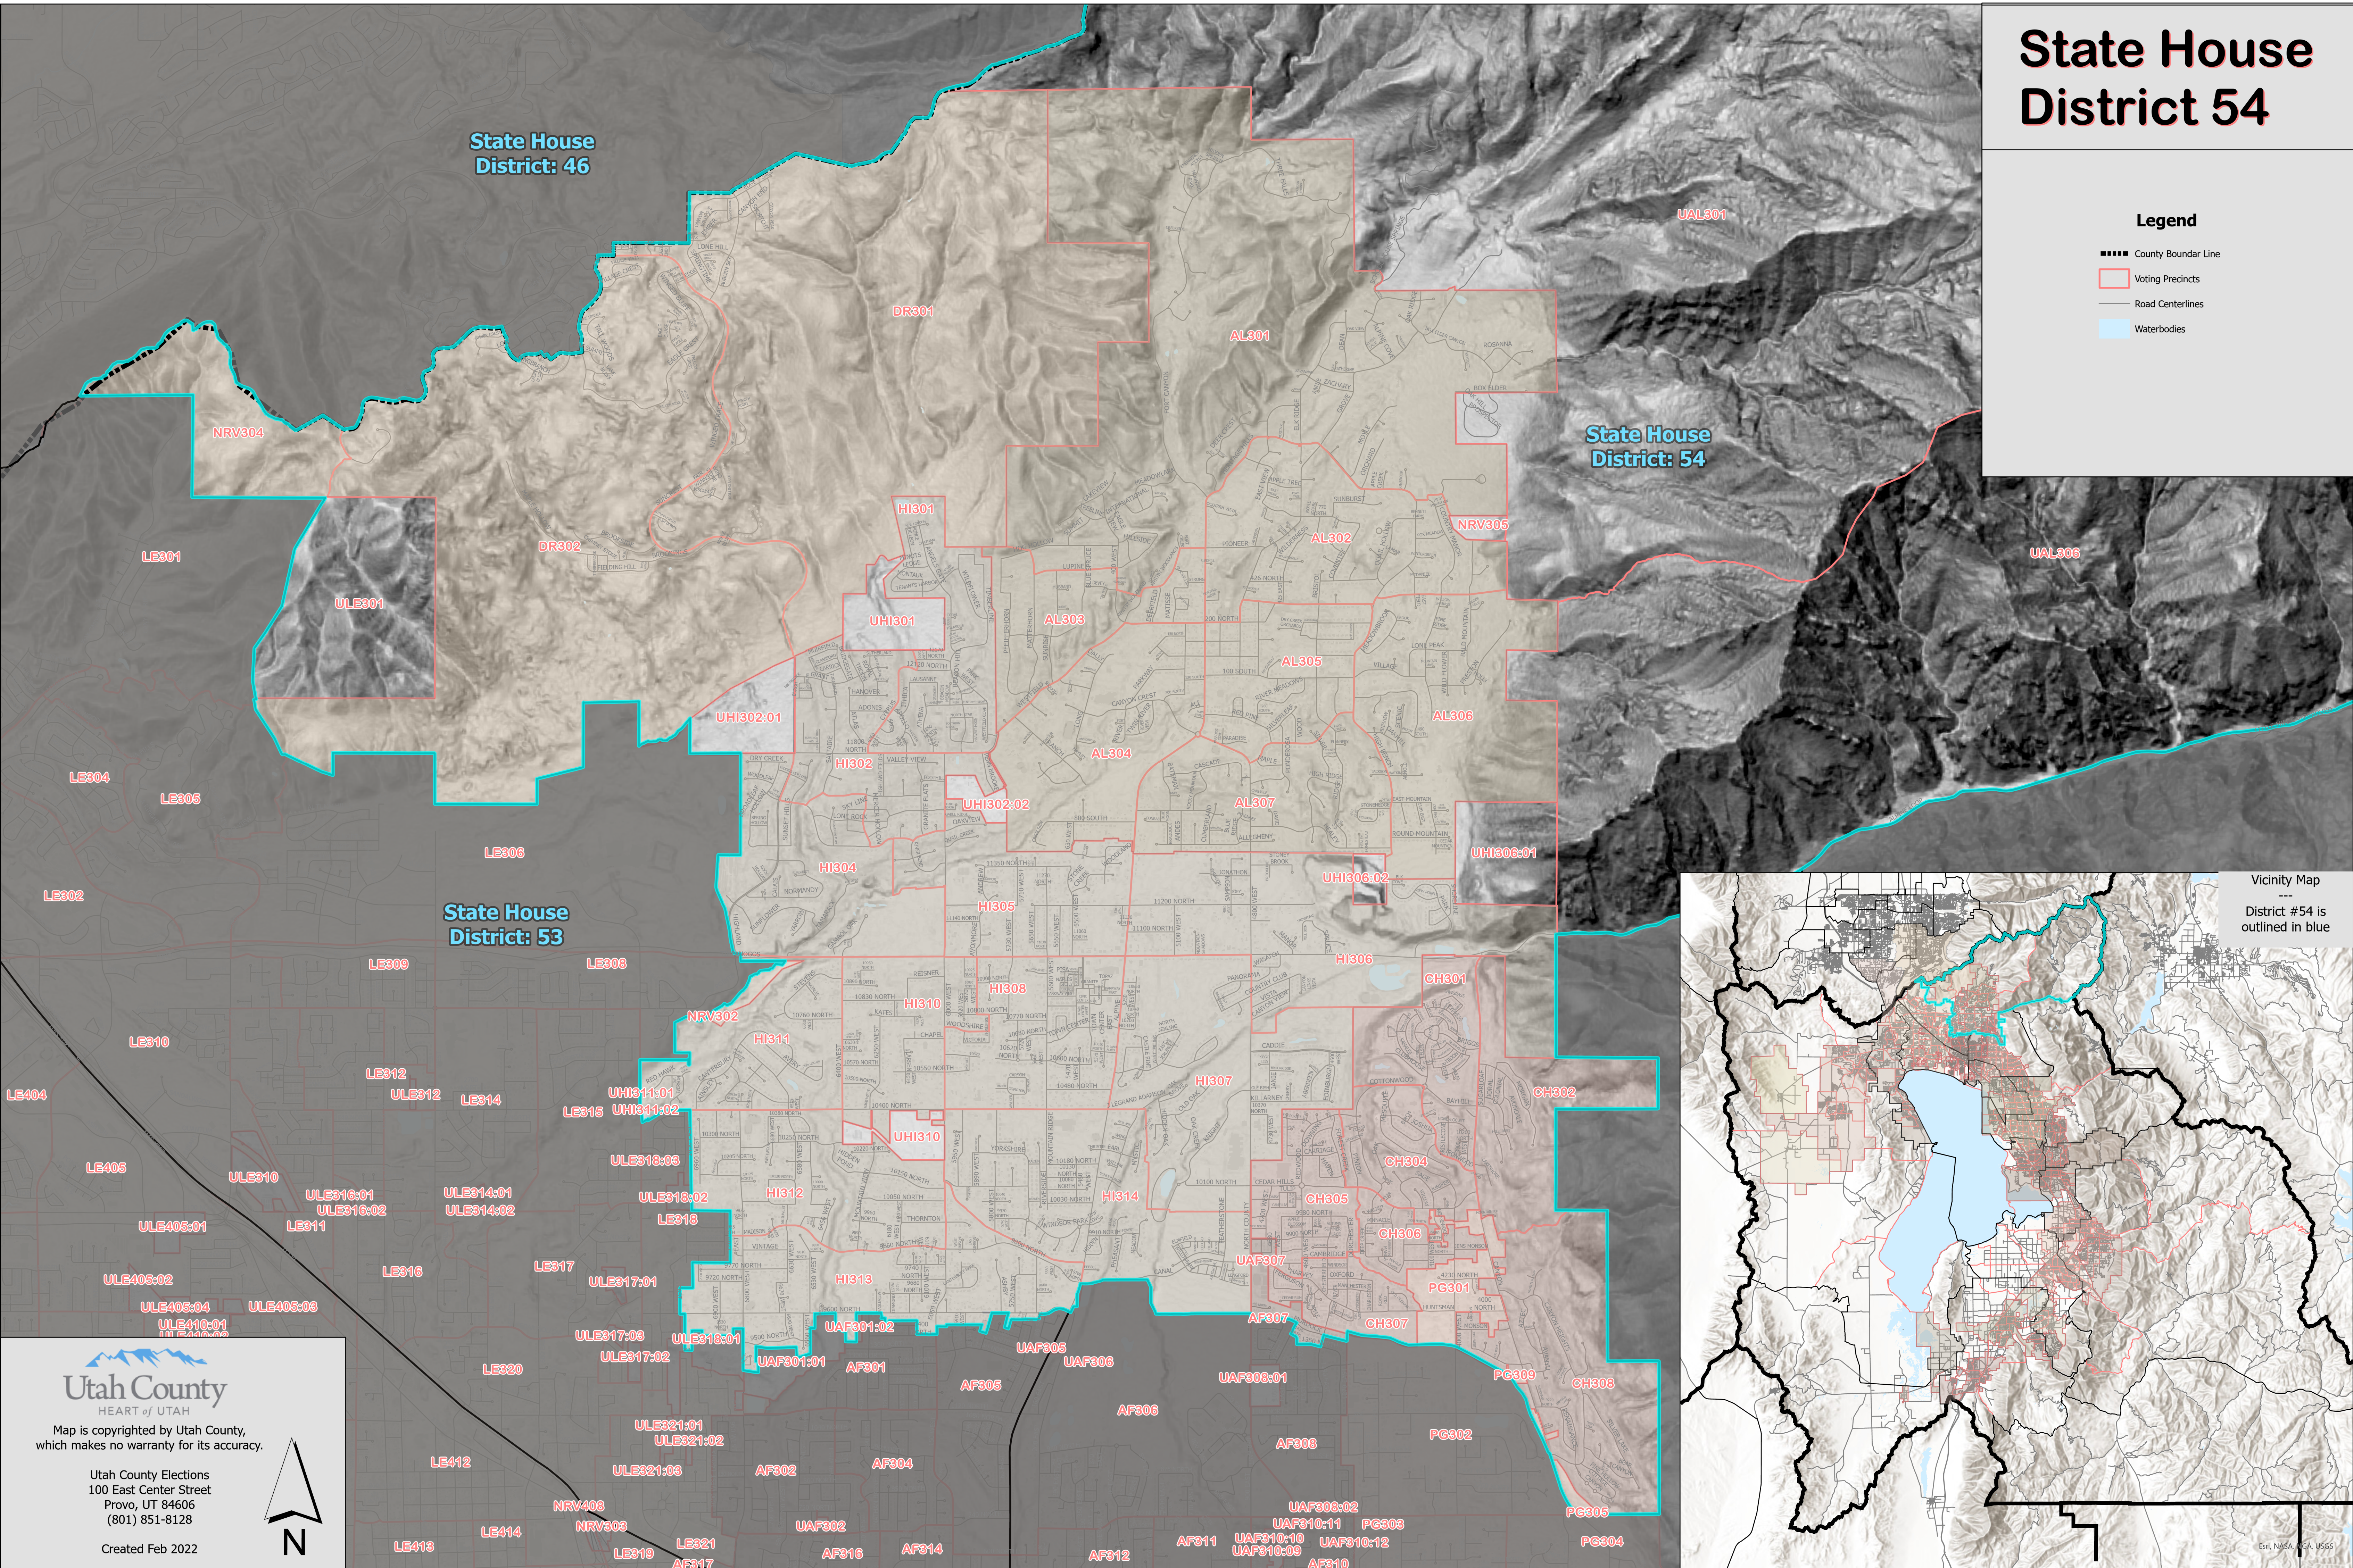

# State House District 54

## Legend

- County Boundar Line
- Voting Precincts
- Road Centerlines
- Waterbodies

**Utah County**  
HEART of UTAH

Map is copyrighted by Utah County, which makes no warranty for its accuracy.

Utah County Elections  
100 East Center Street  
Provo, UT 84606  
(801) 851-8128