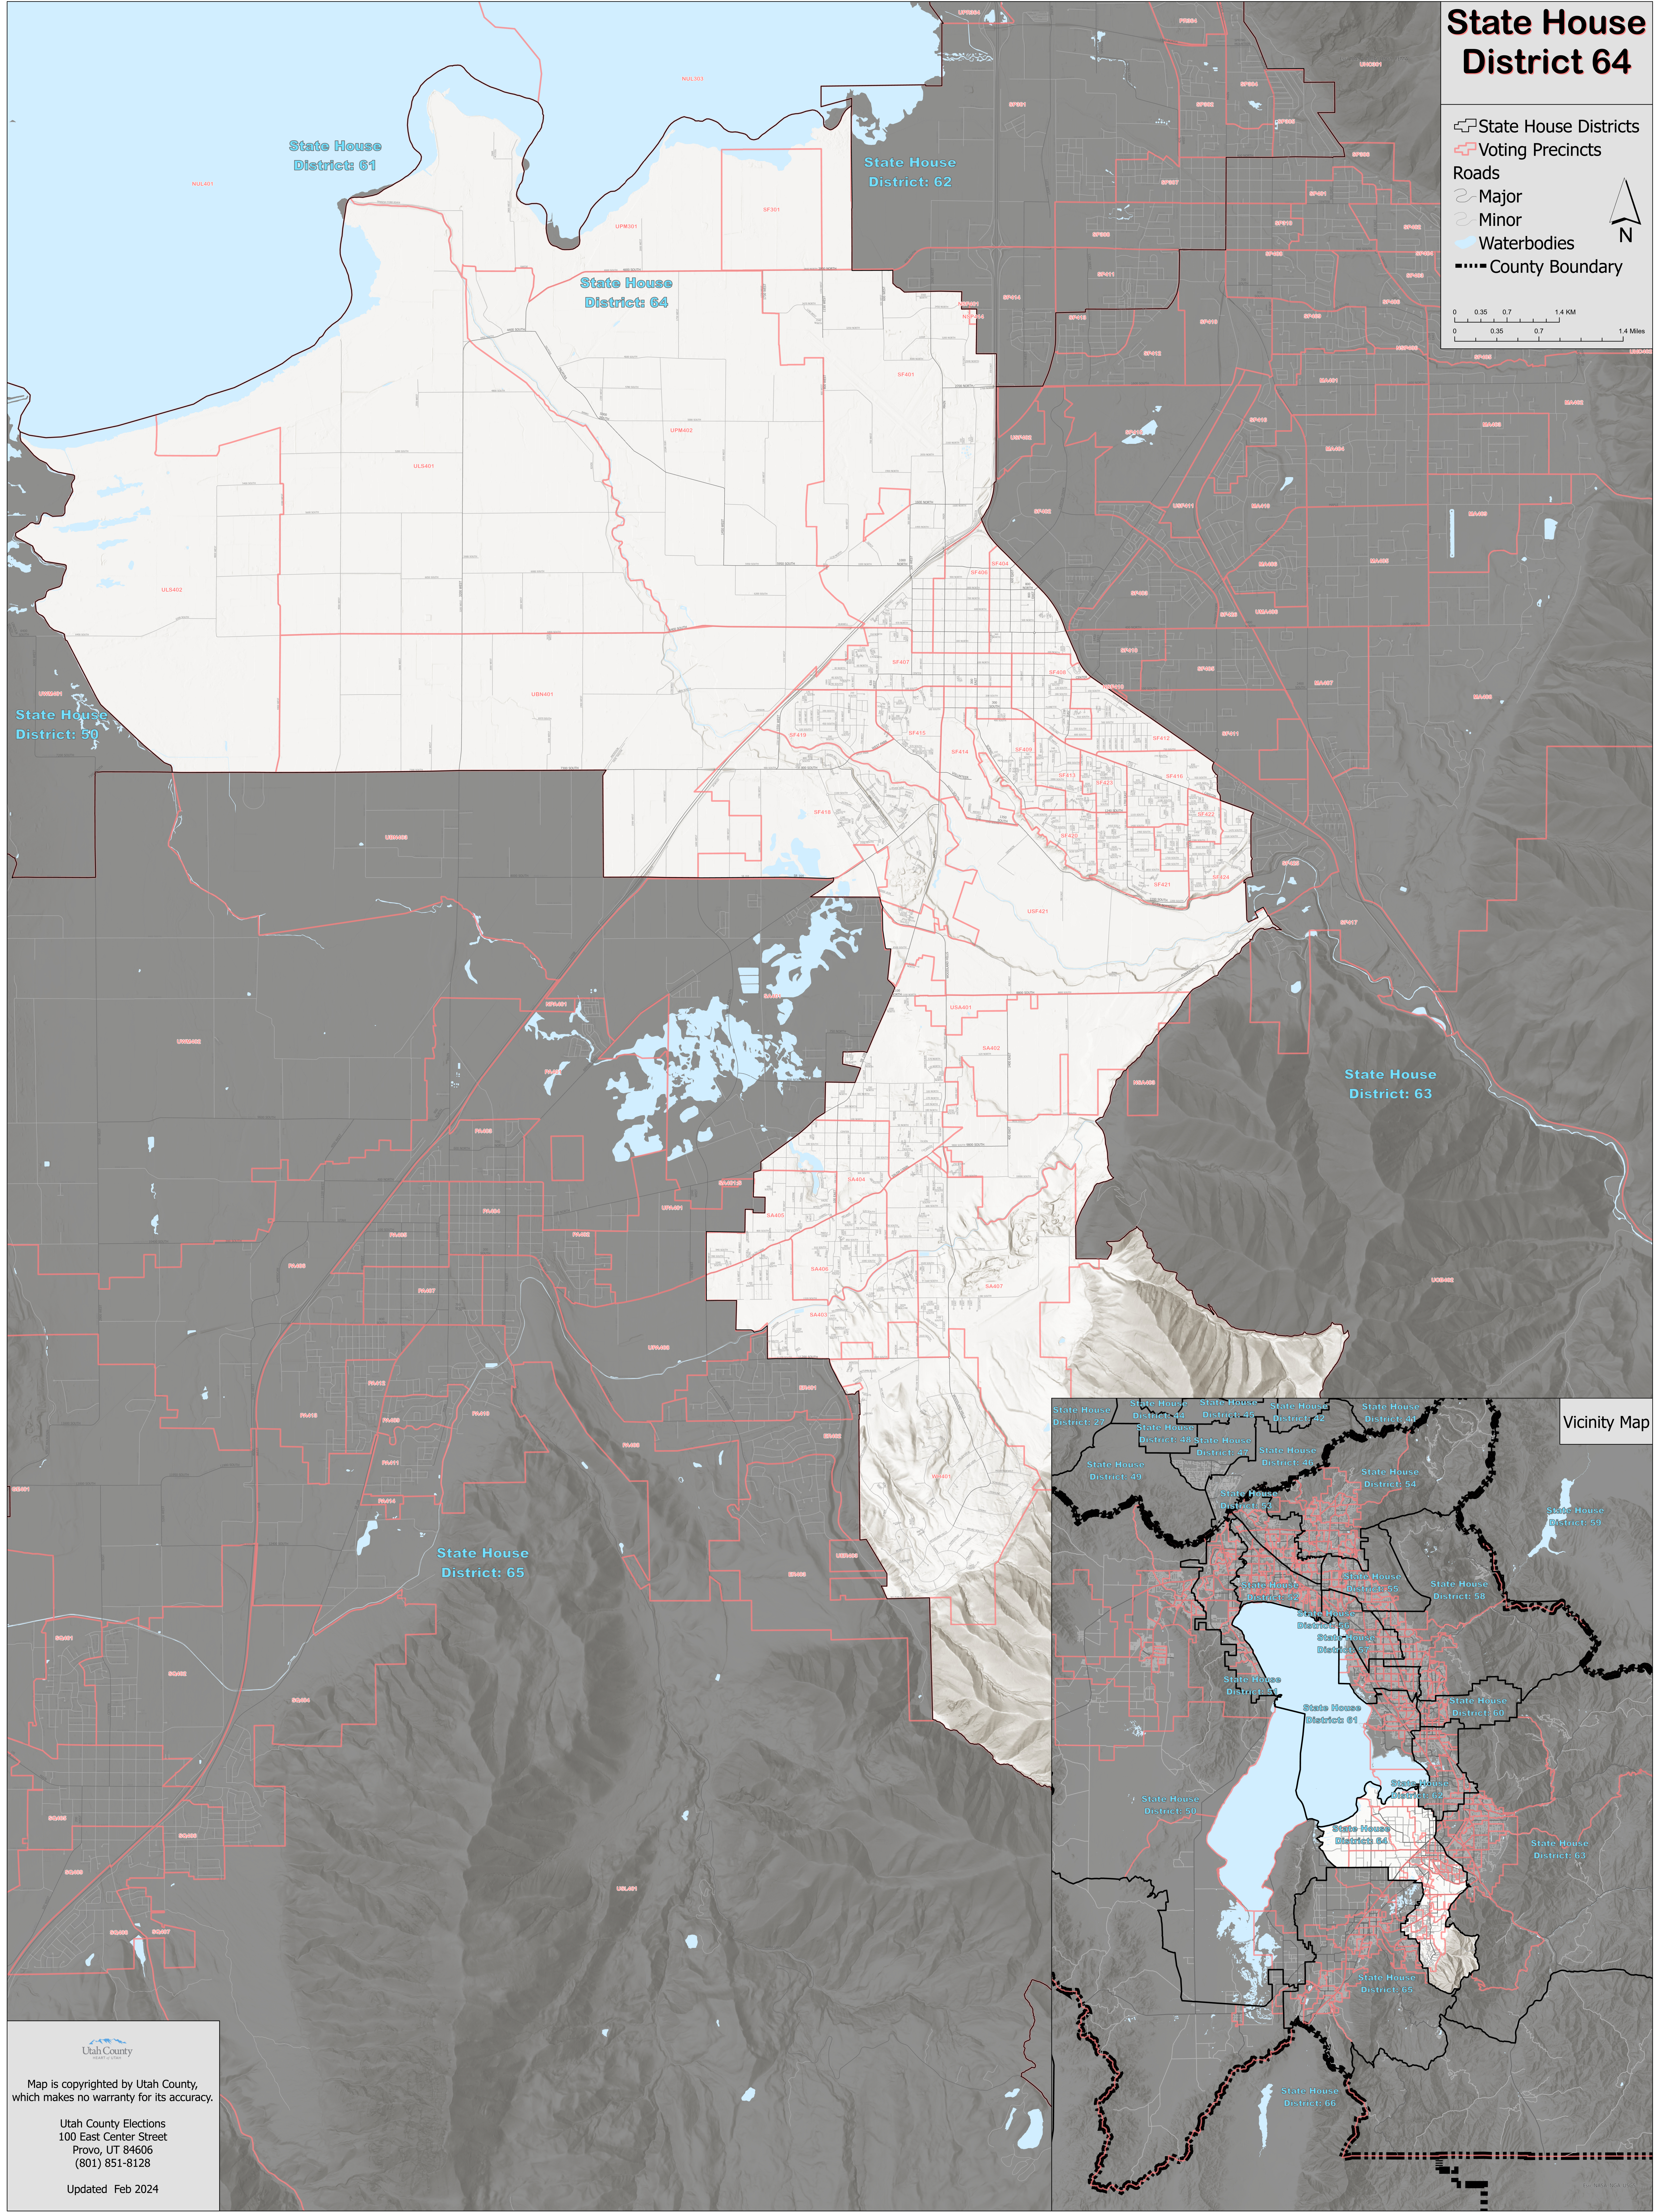

State House District 64

- State House Districts
- Voting Precincts
- Roads
 - Major
 - Minor
- Waterbodies
- County Boundary

Vicinity Map

Map is copyrighted by Utah County, which makes no warranty for its accuracy.

Utah County Elections
100 East Center Street
Provo, UT 84606
(801) 851-8128

Updated Feb 2024