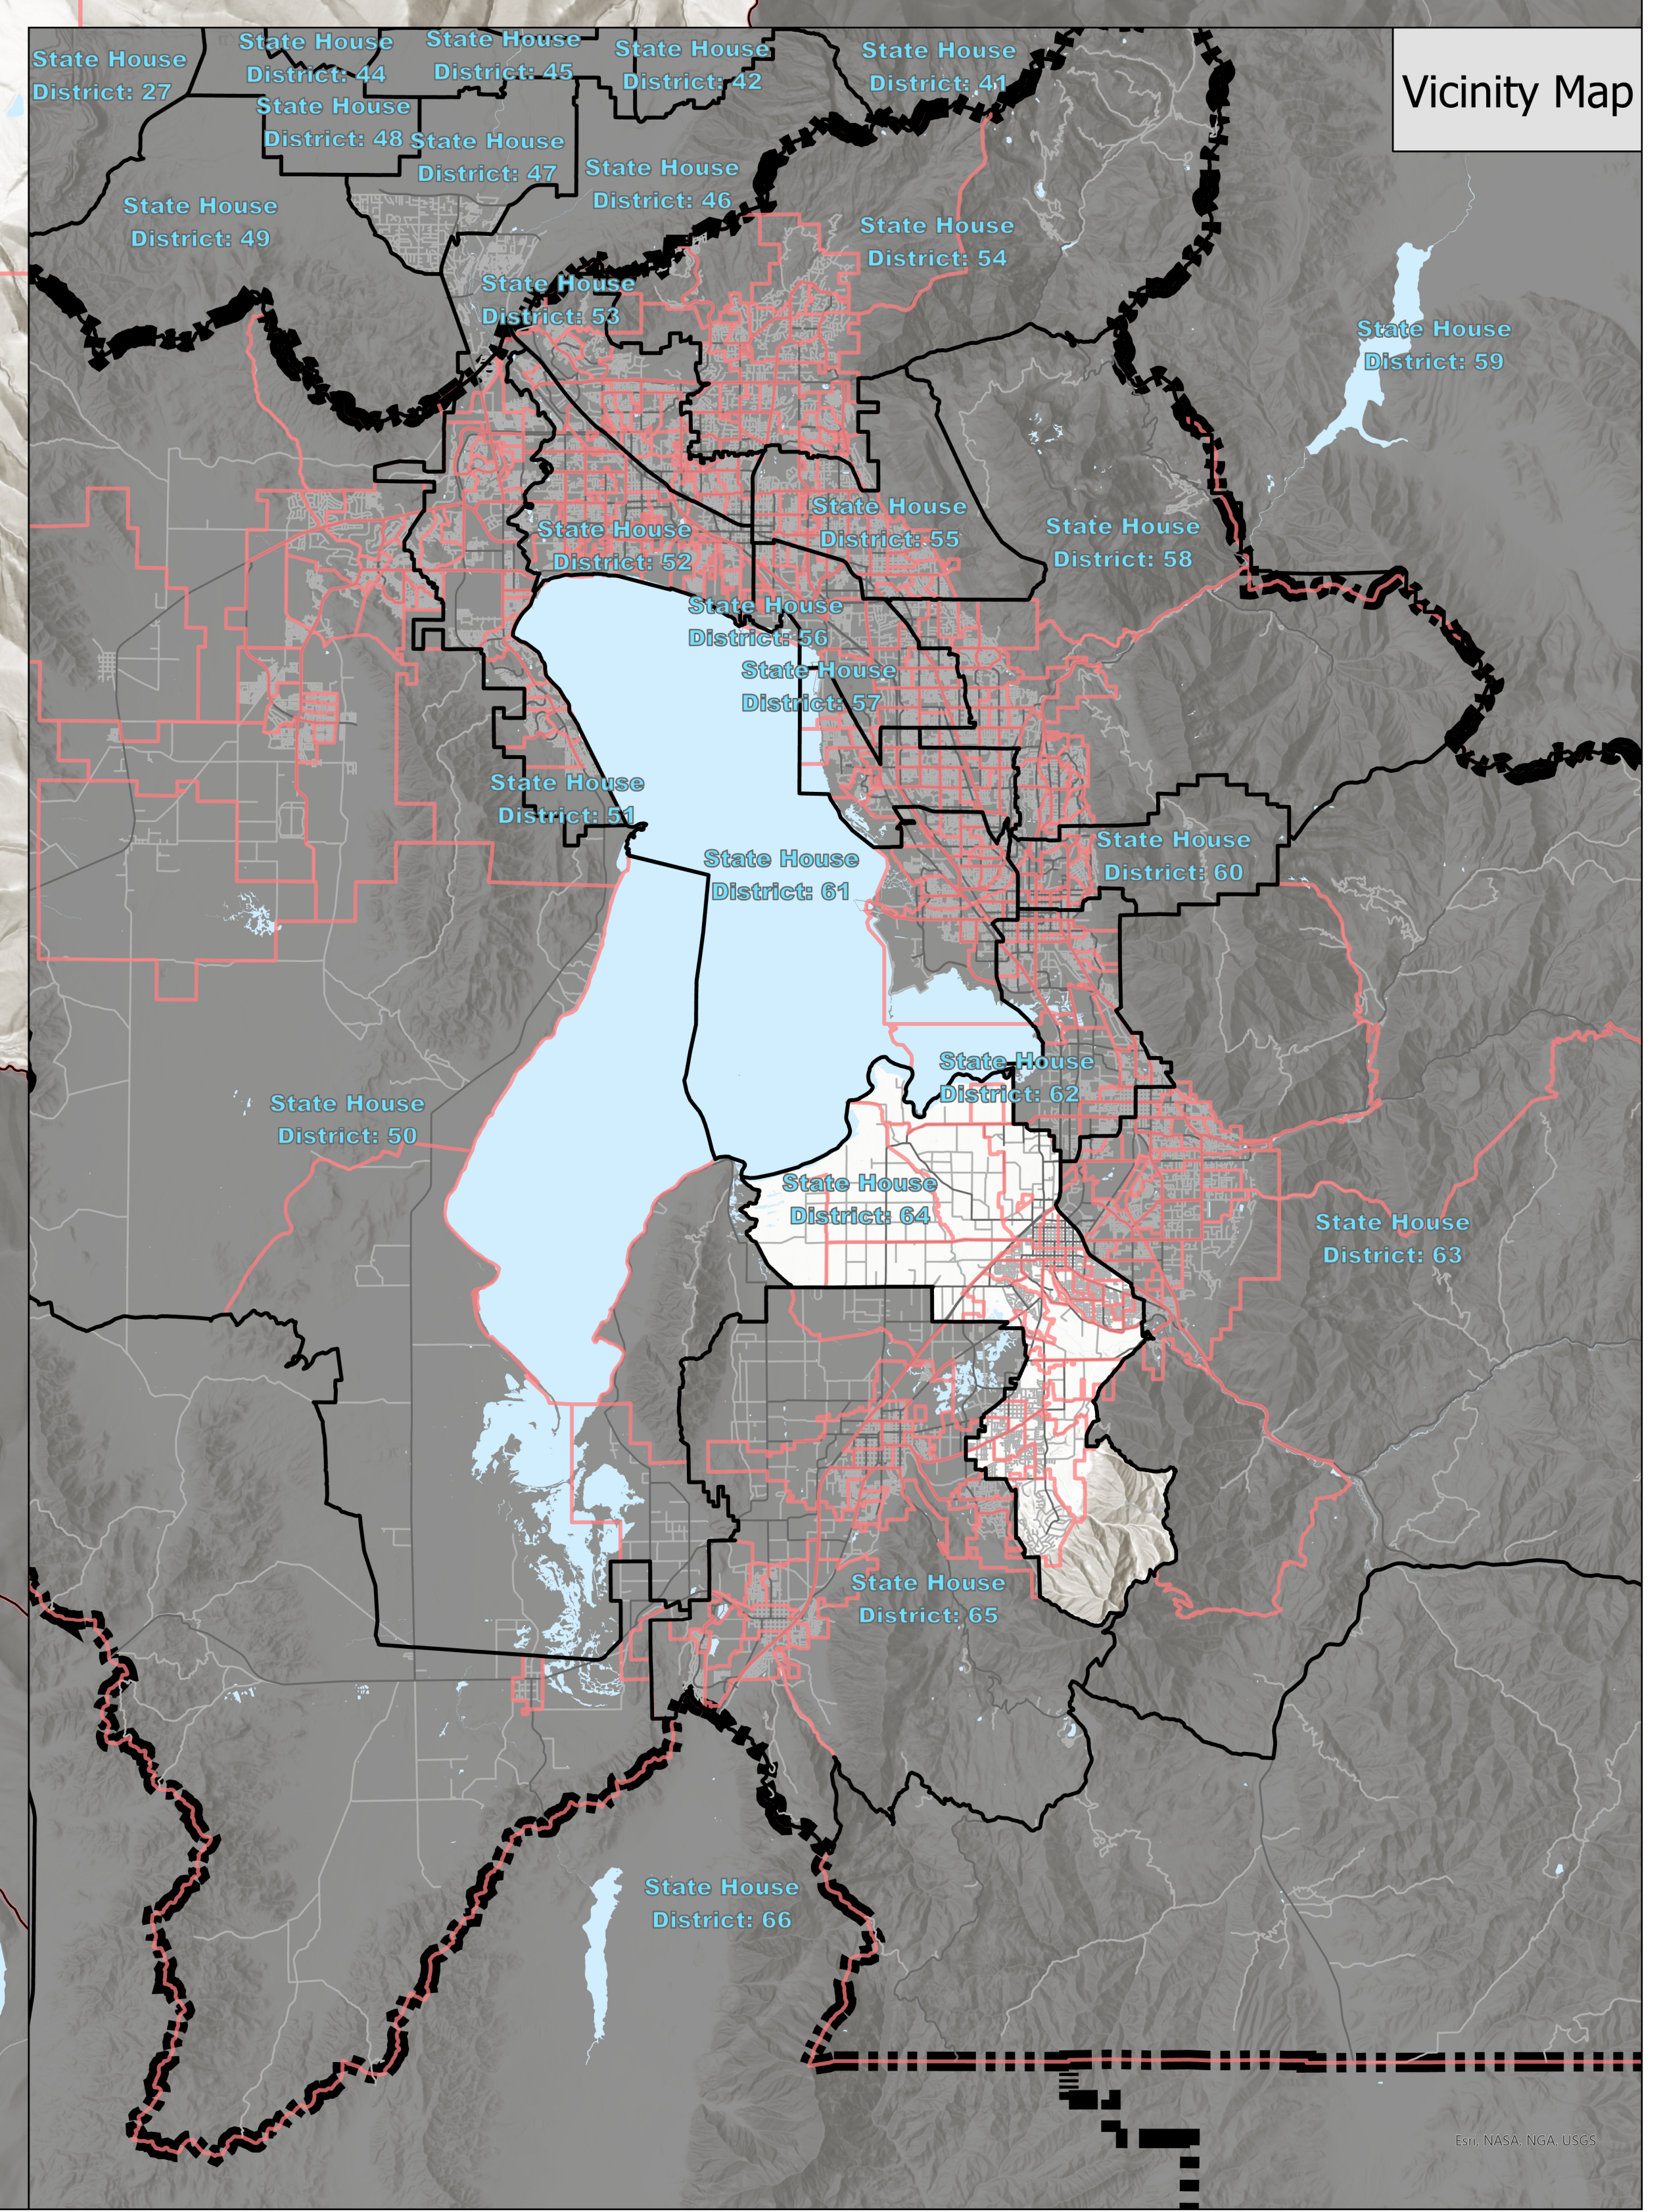

State House District 64

- State House Districts
- Voting Precincts
- Roads
 - Major
 - Minor
- Waterbodies
- County Boundary

Vicinity Map

Map is copyrighted by Utah County, which makes no warranty for its accuracy.

Utah County Elections
100 East Center Street
Provo, UT 84606
(801) 851-8128

Updated Feb 2024