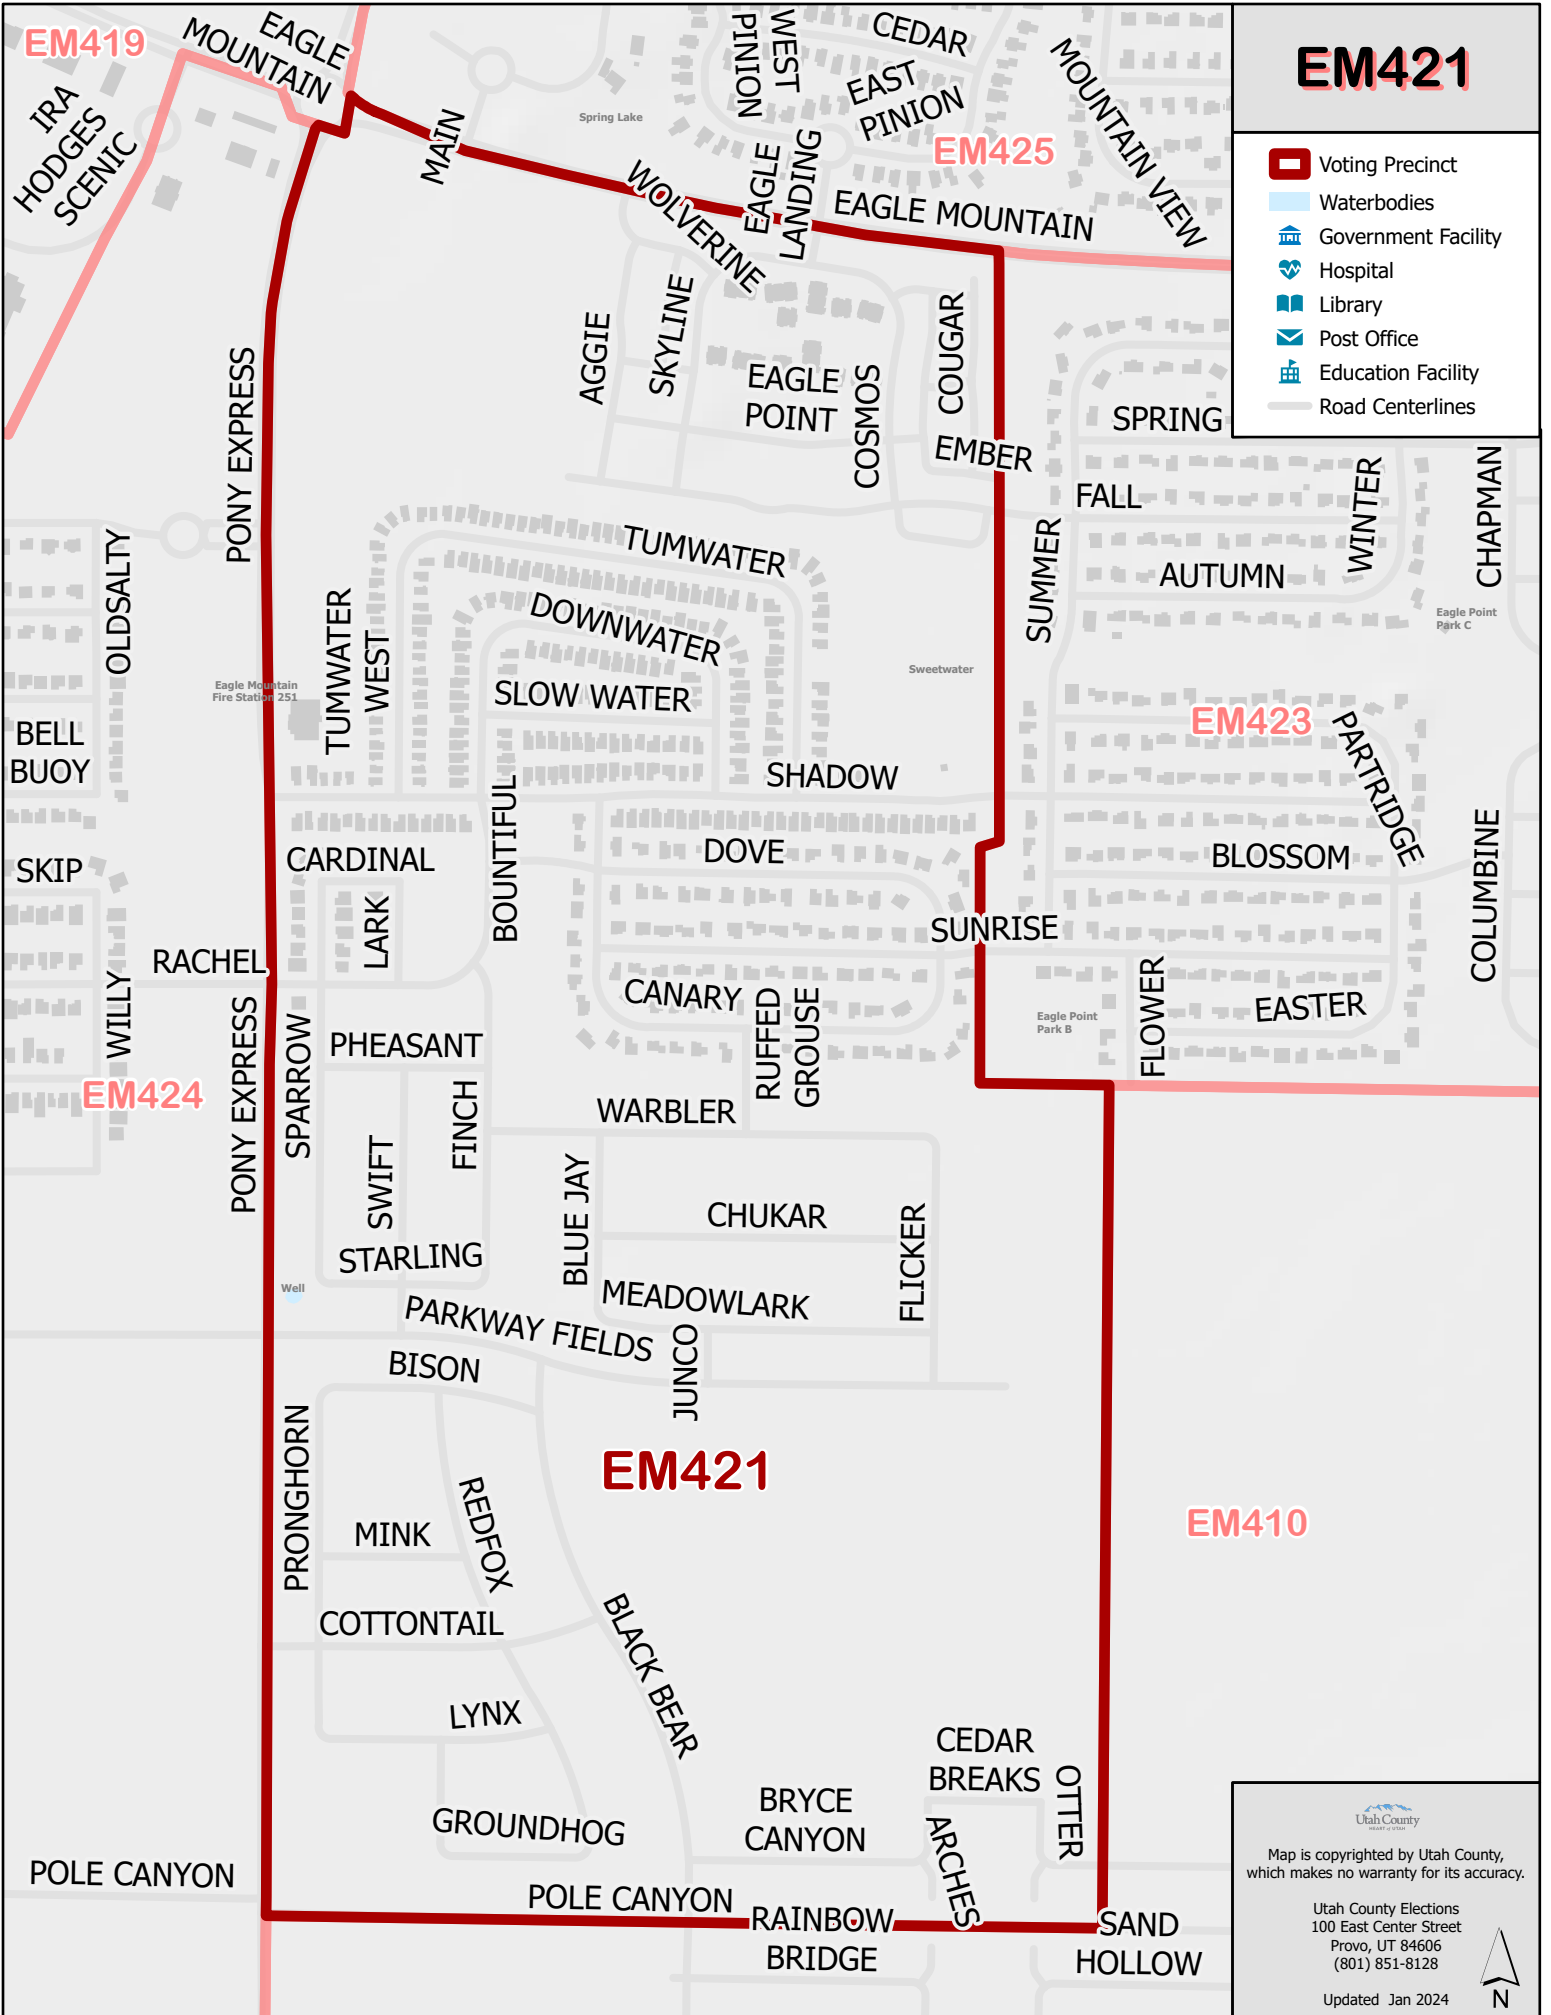

EM421

- Voting Precinct
- Waterbodies
- Government Facility
- Hospital
- Library
- Post Office
- Education Facility
- Road Centerlines

Utah County
Map is copyrighted by Utah County, which makes no warranty for its accuracy.
Utah County Elections
100 East Center Street
Provo, UT 84606
(801) 851-8128
Updated Jan 2024