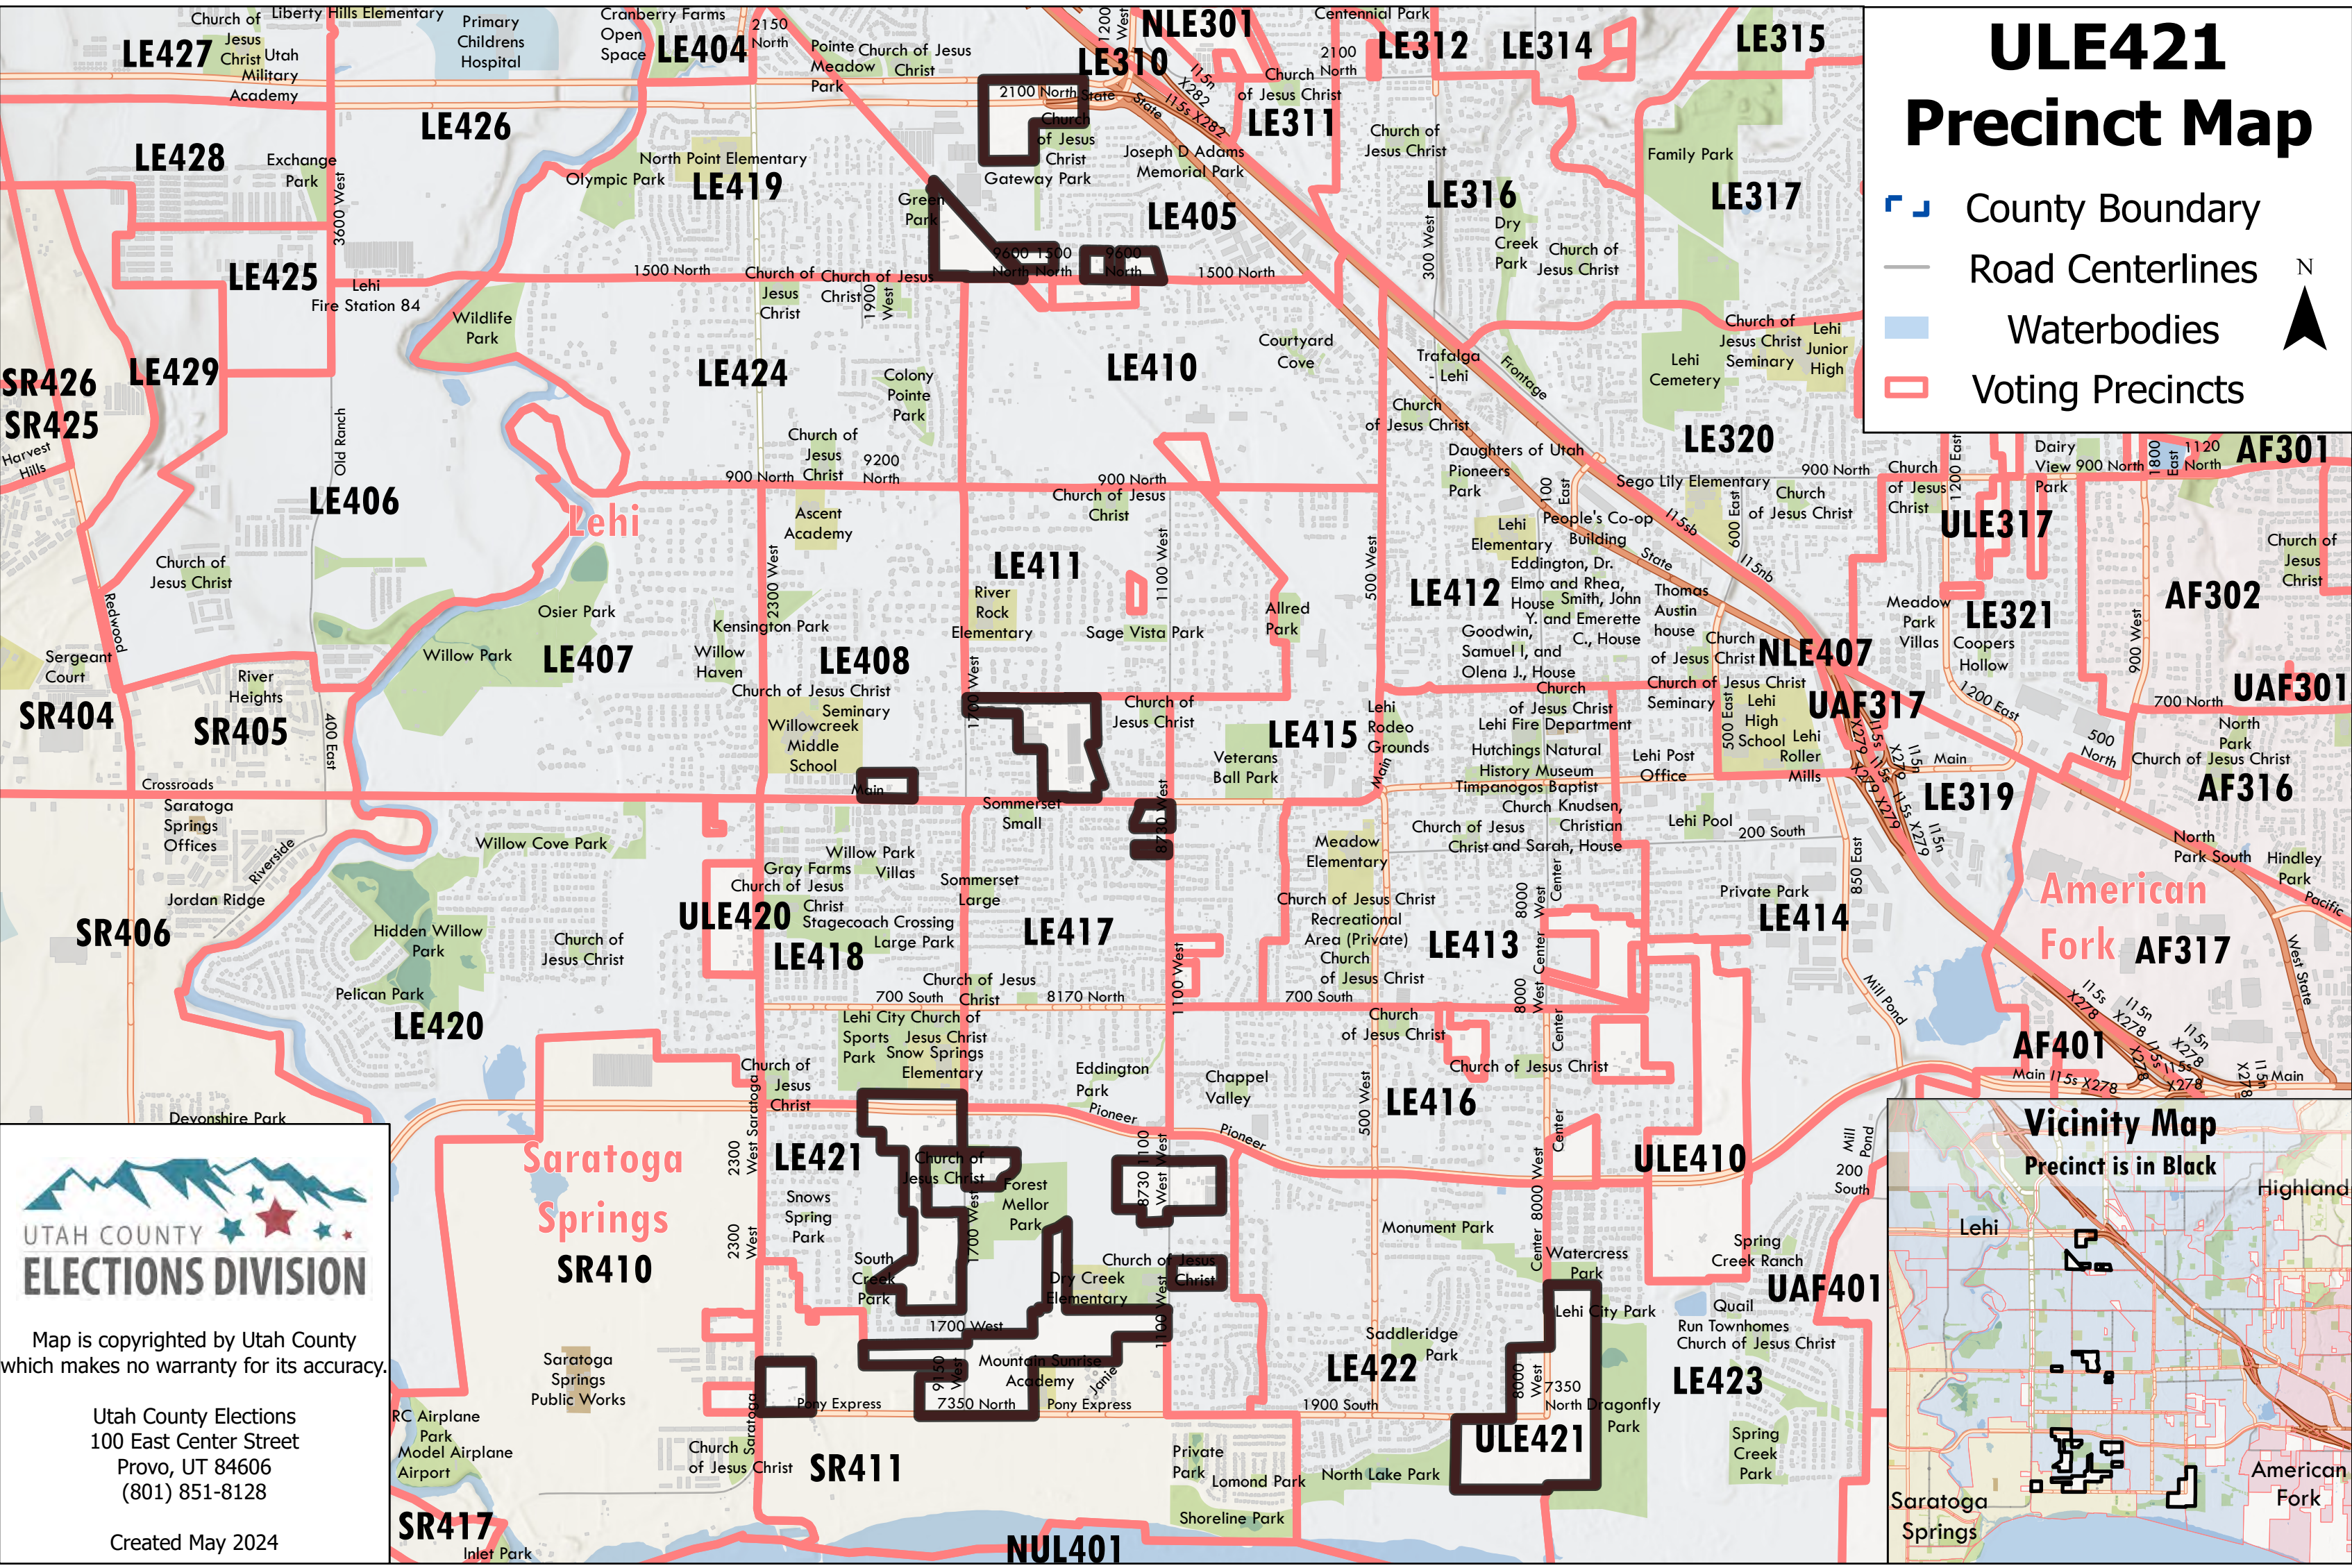

# ULE421 Precinct Map

- County Boundary
- Road Centerlines
- Waterbodies
- Voting Precincts

N

UTAH COUNTY ELECTIONS DIVISION

Map is copyrighted by Utah County which makes no warranty for its accuracy.

Utah County Elections  
100 East Center Street  
Provo, UT 84606  
(801) 851-8128