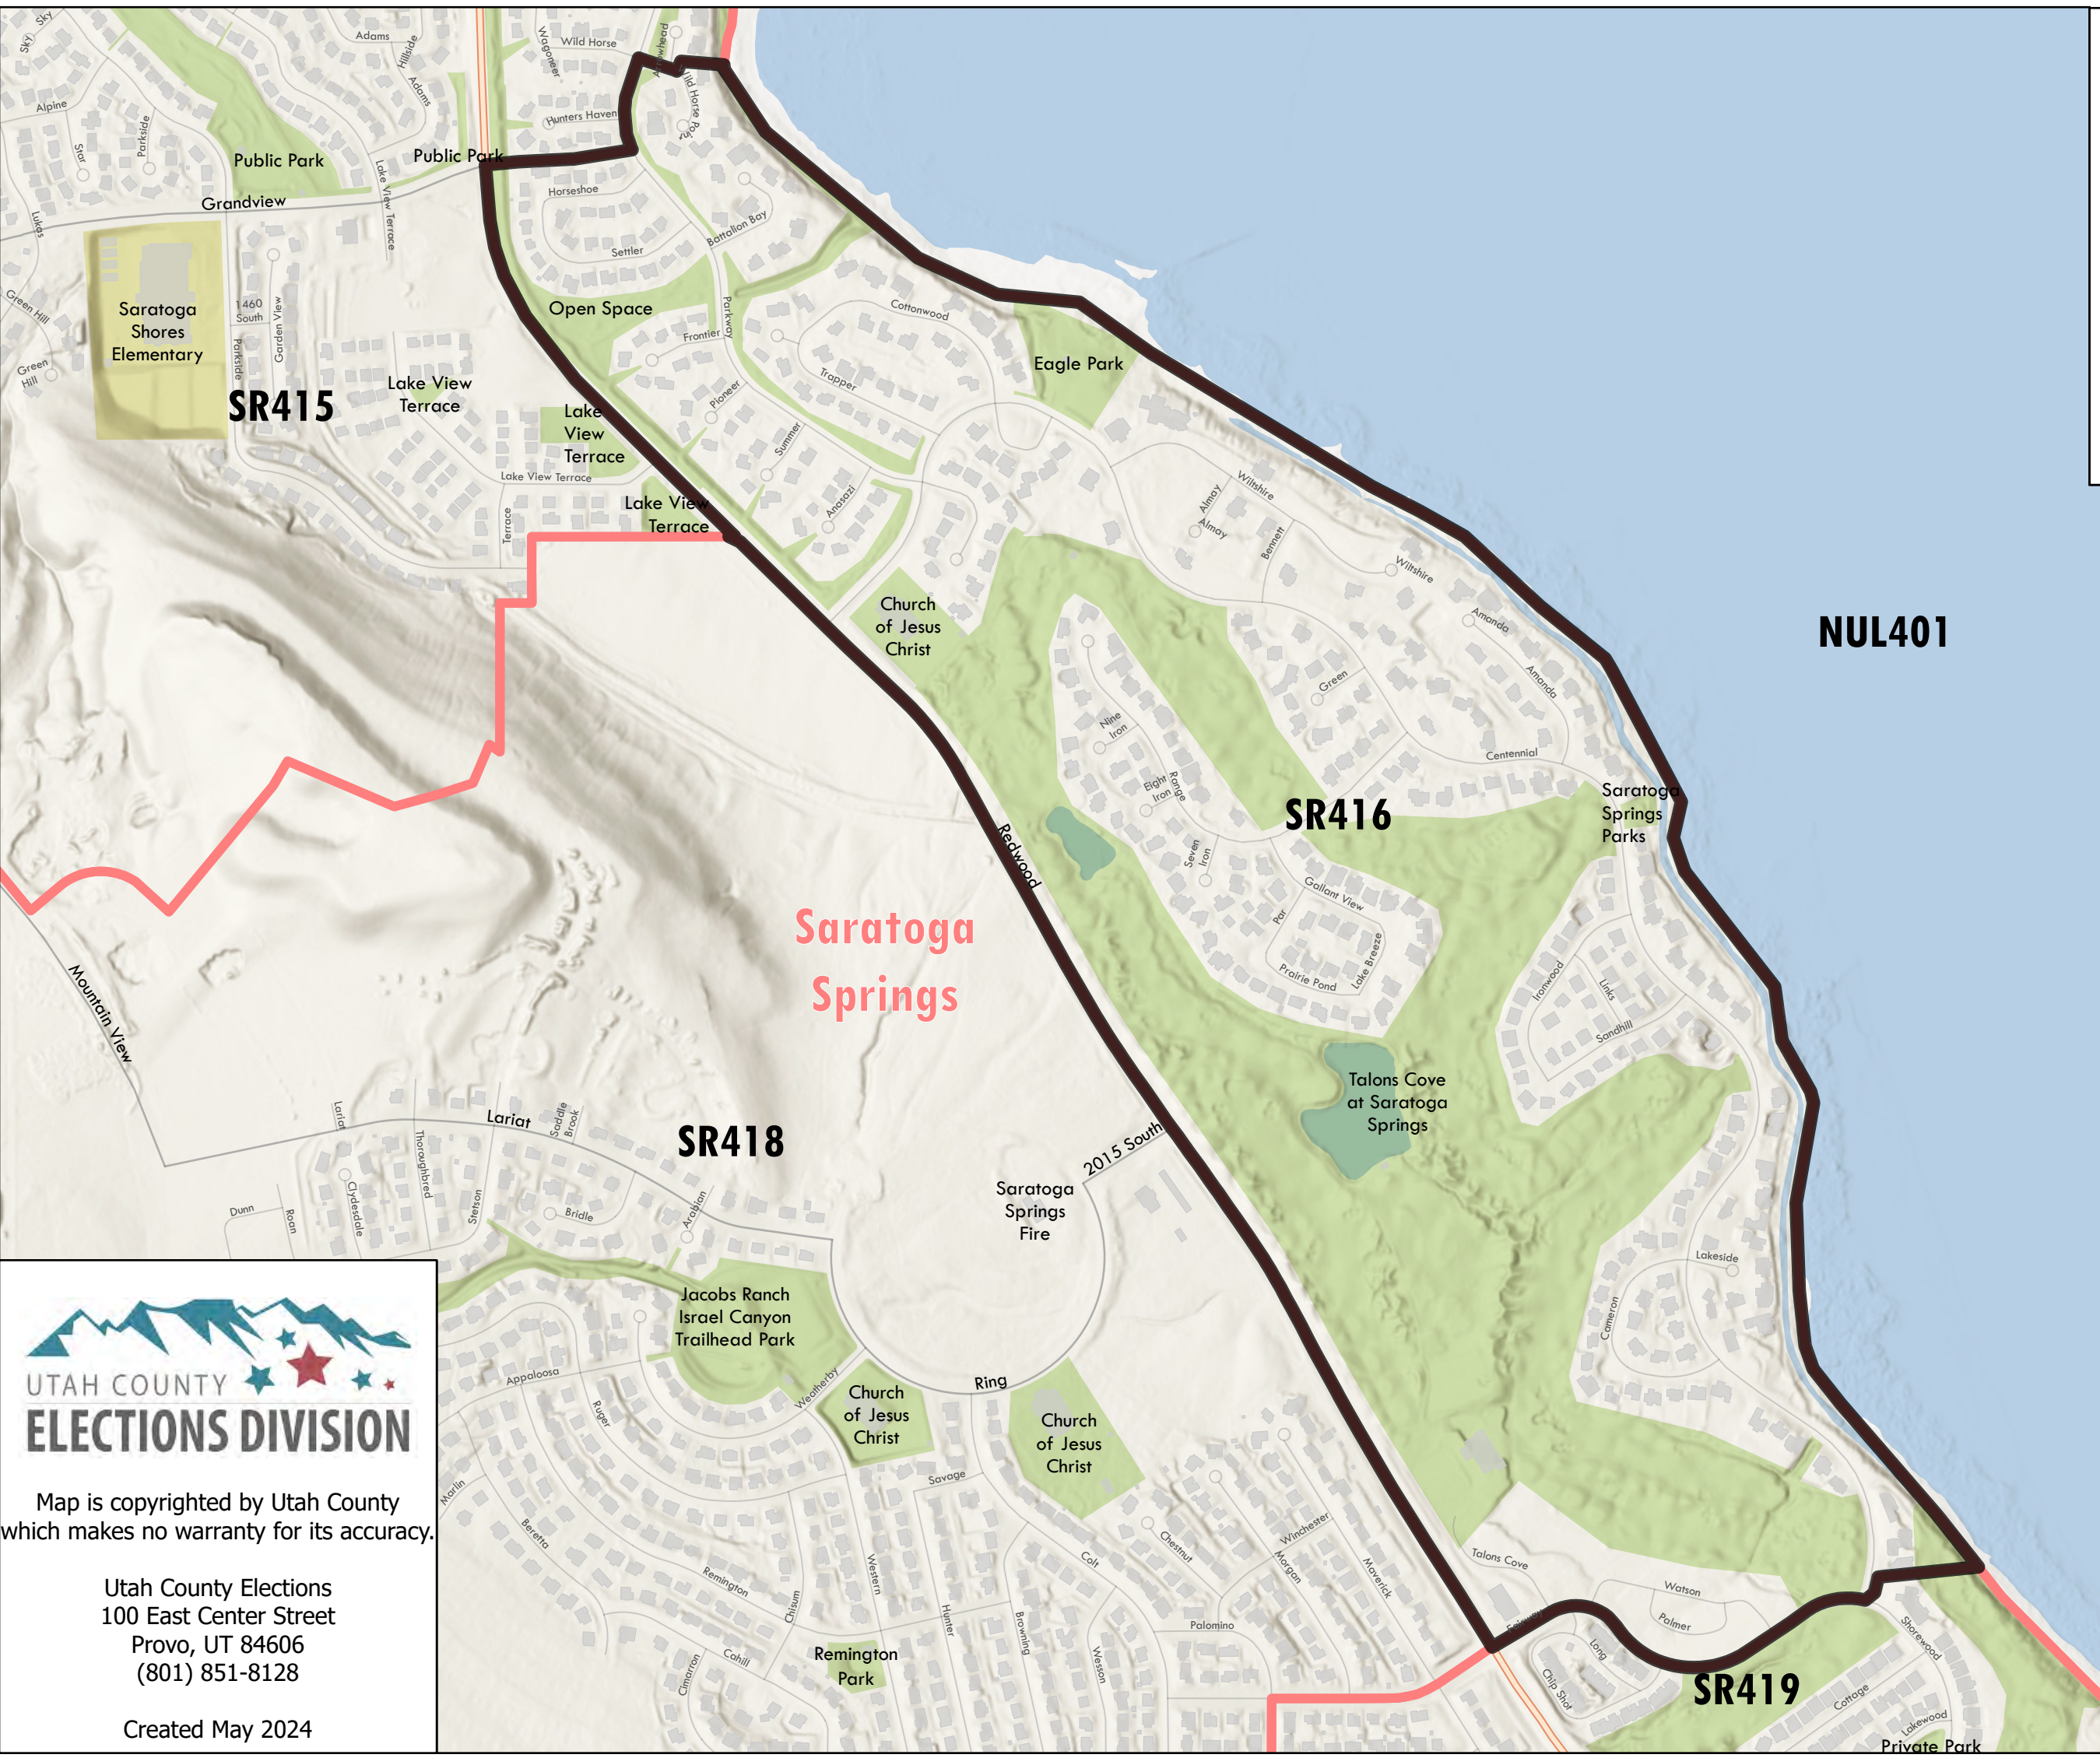

# SR416 Precinct Map

-  County Boundary
-  Road Centerlines
-  Waterbodies
-  Voting Precincts

NUL401

Saratoga Springs

Map is copyrighted by Utah County which makes no warranty for its accuracy.

Utah County Elections  
100 East Center Street  
Provo, UT 84606  
(801) 851-8128

Created May 2024

Vicinity Map  
Precinct is in Black