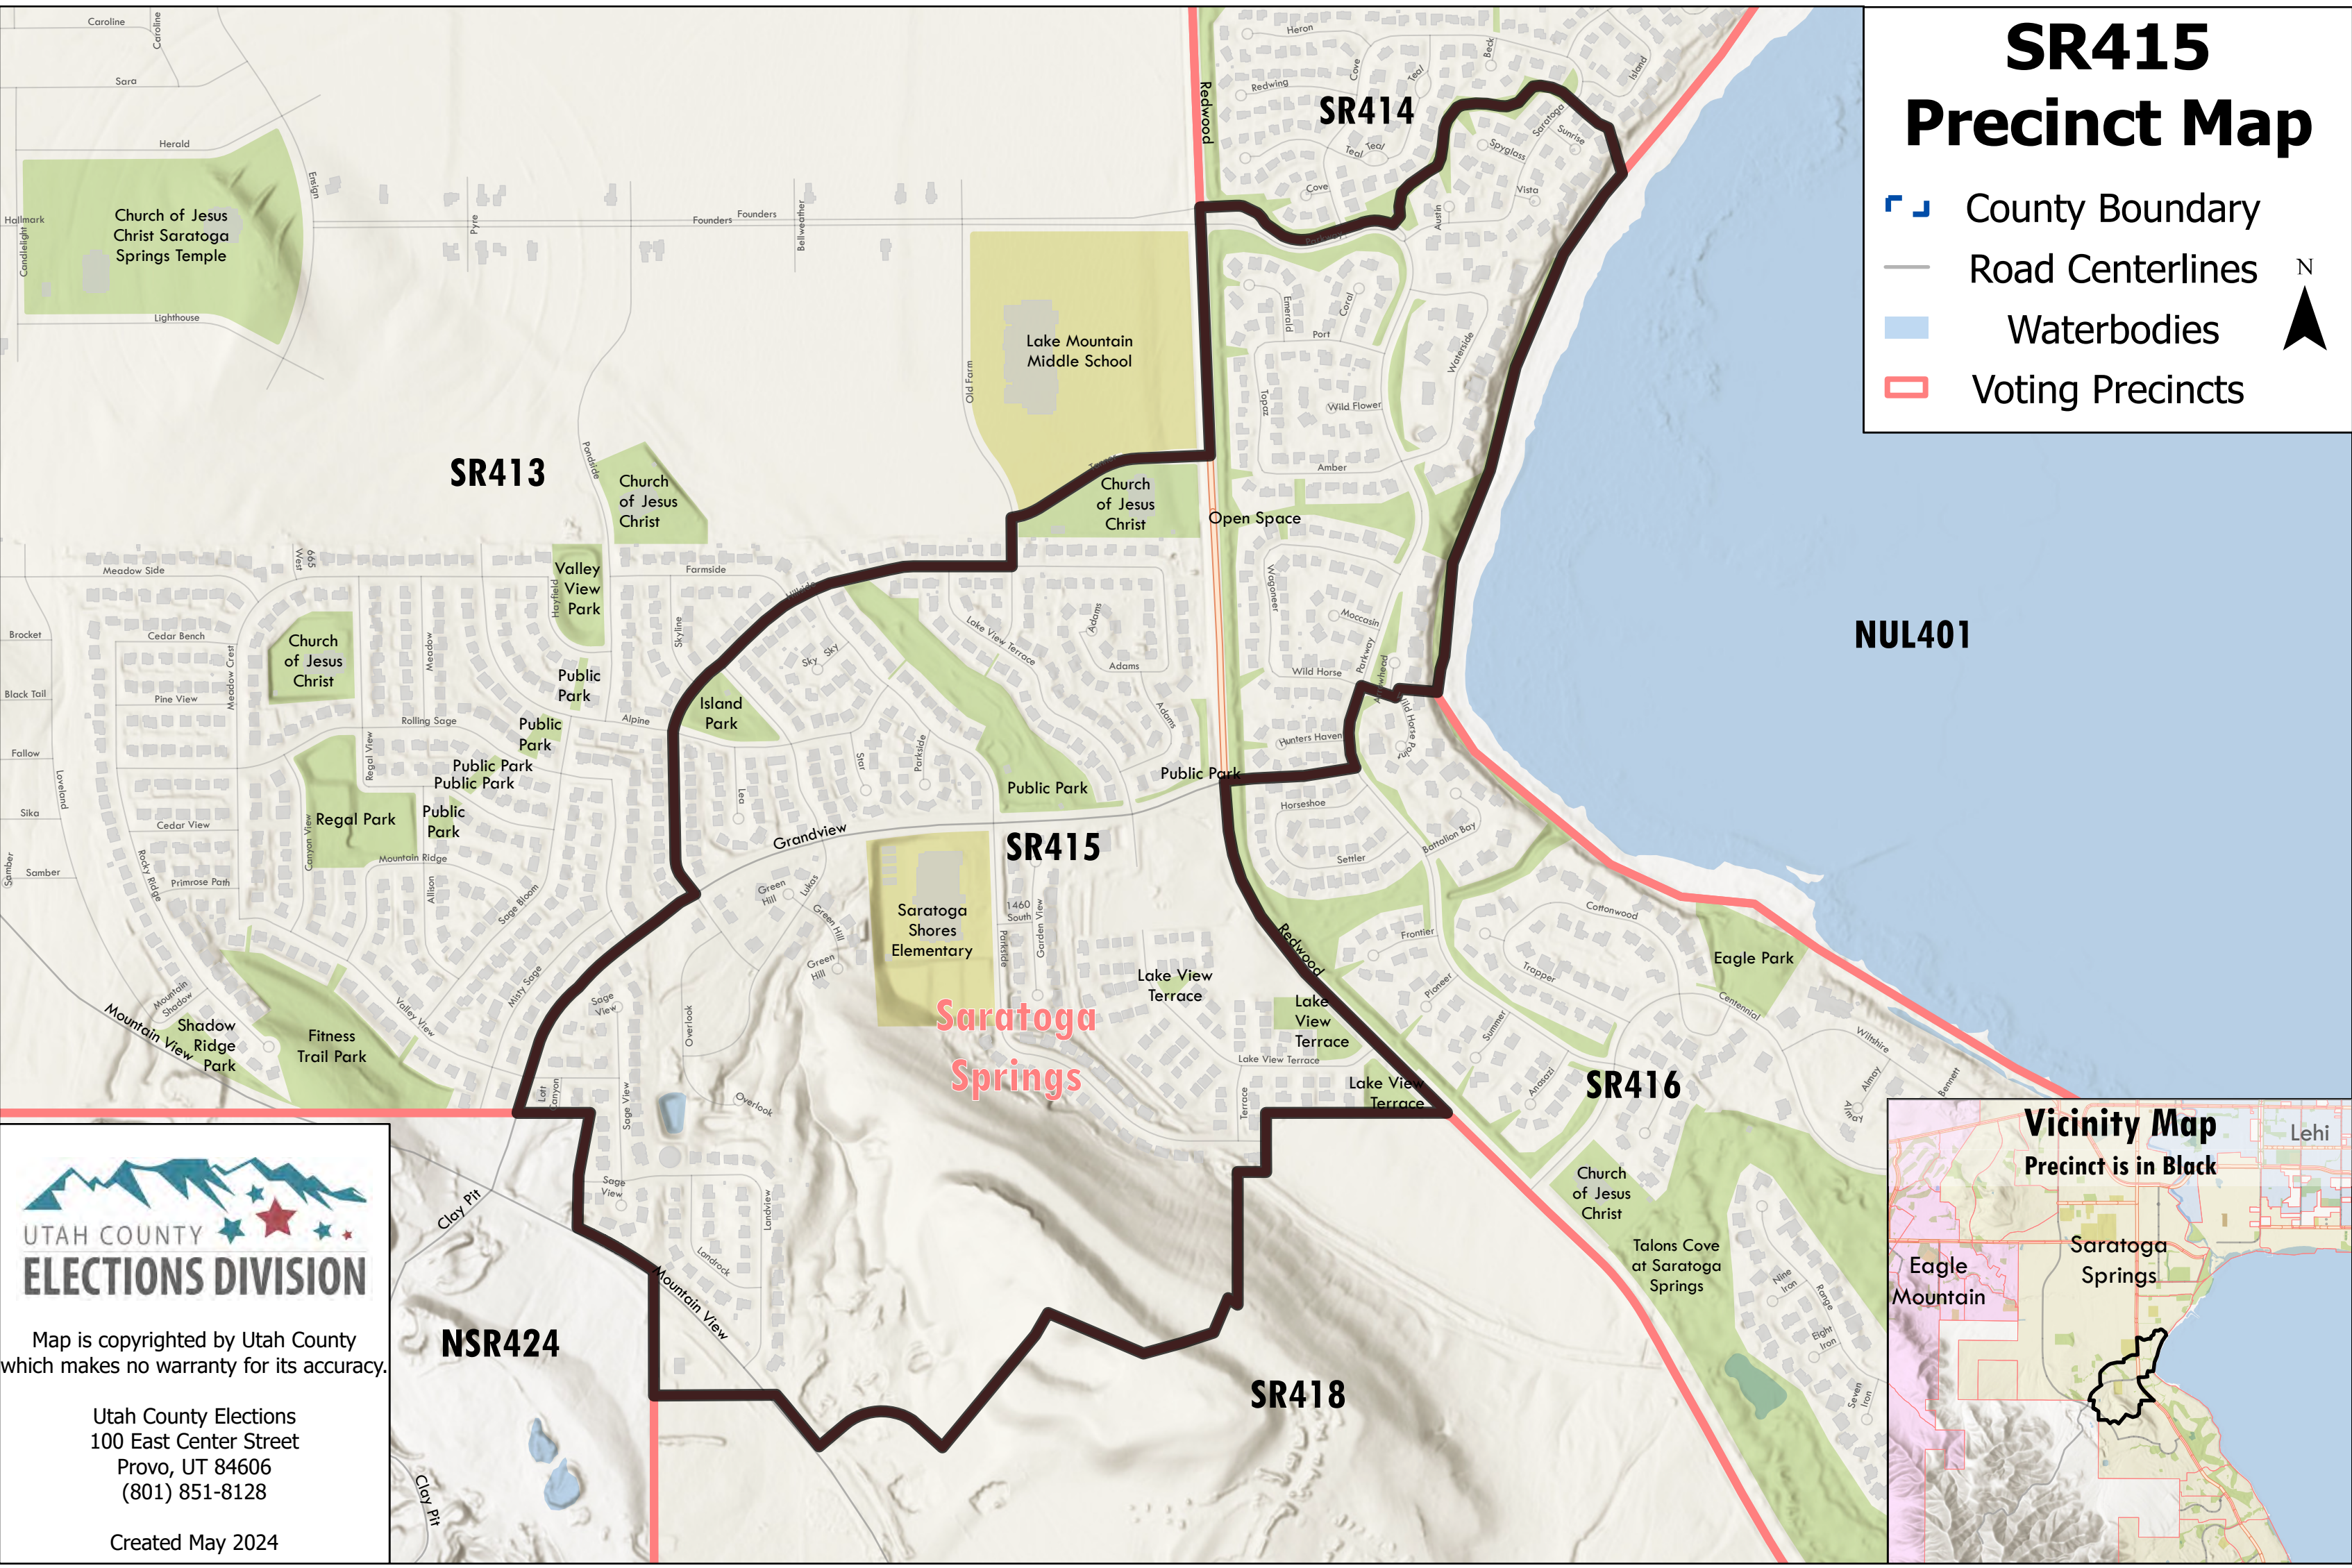

SR415 Precinct Map

-  County Boundary
-  Road Centerlines
-  Waterbodies
-  Voting Precincts

NUL401

Map is copyrighted by Utah County which makes no warranty for its accuracy.

Utah County Elections
100 East Center Street
Provo, UT 84606
(801) 851-8128

Created May 2024

Vicinity Map
Precinct is in Black

Eagle Mountain Saratoga Springs