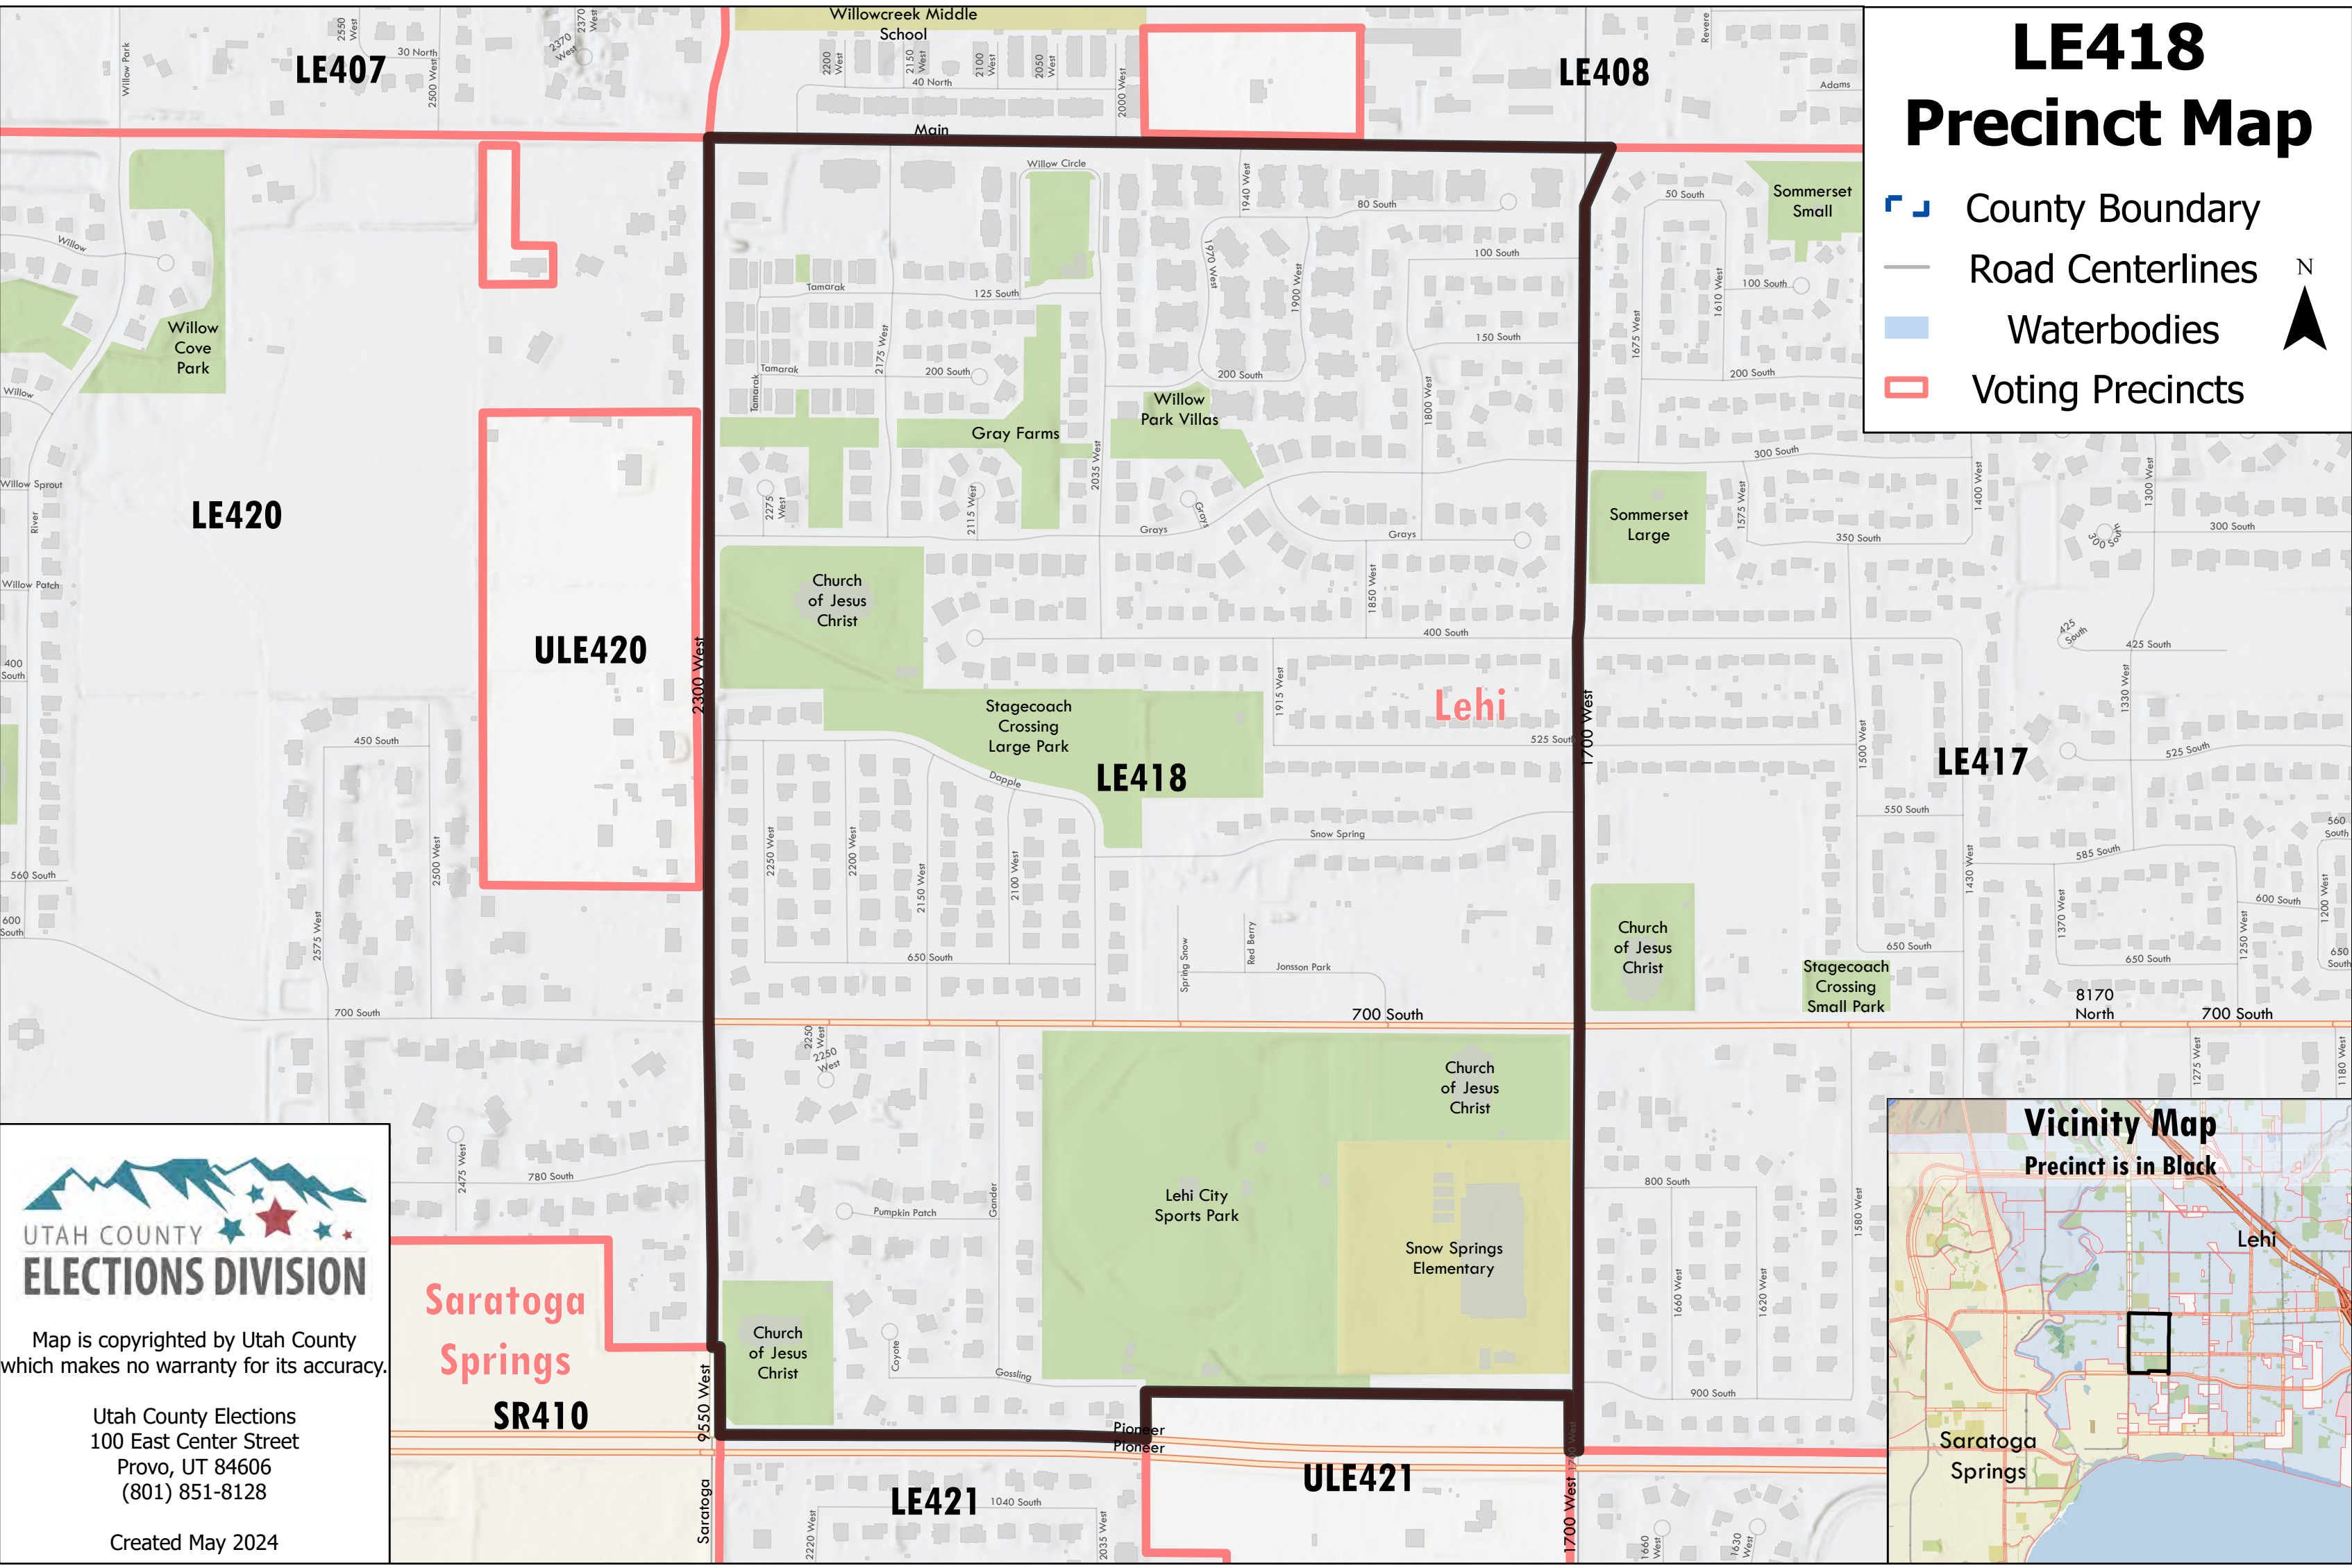

LE418 Precinct Map

-  County Boundary
-  Road Centerlines
-  Waterbodies
-  Voting Precincts

Map is copyrighted by Utah County which makes no warranty for its accuracy.

Utah County Elections
100 East Center Street
Provo, UT 84606
(801) 851-8128

Created May 2024