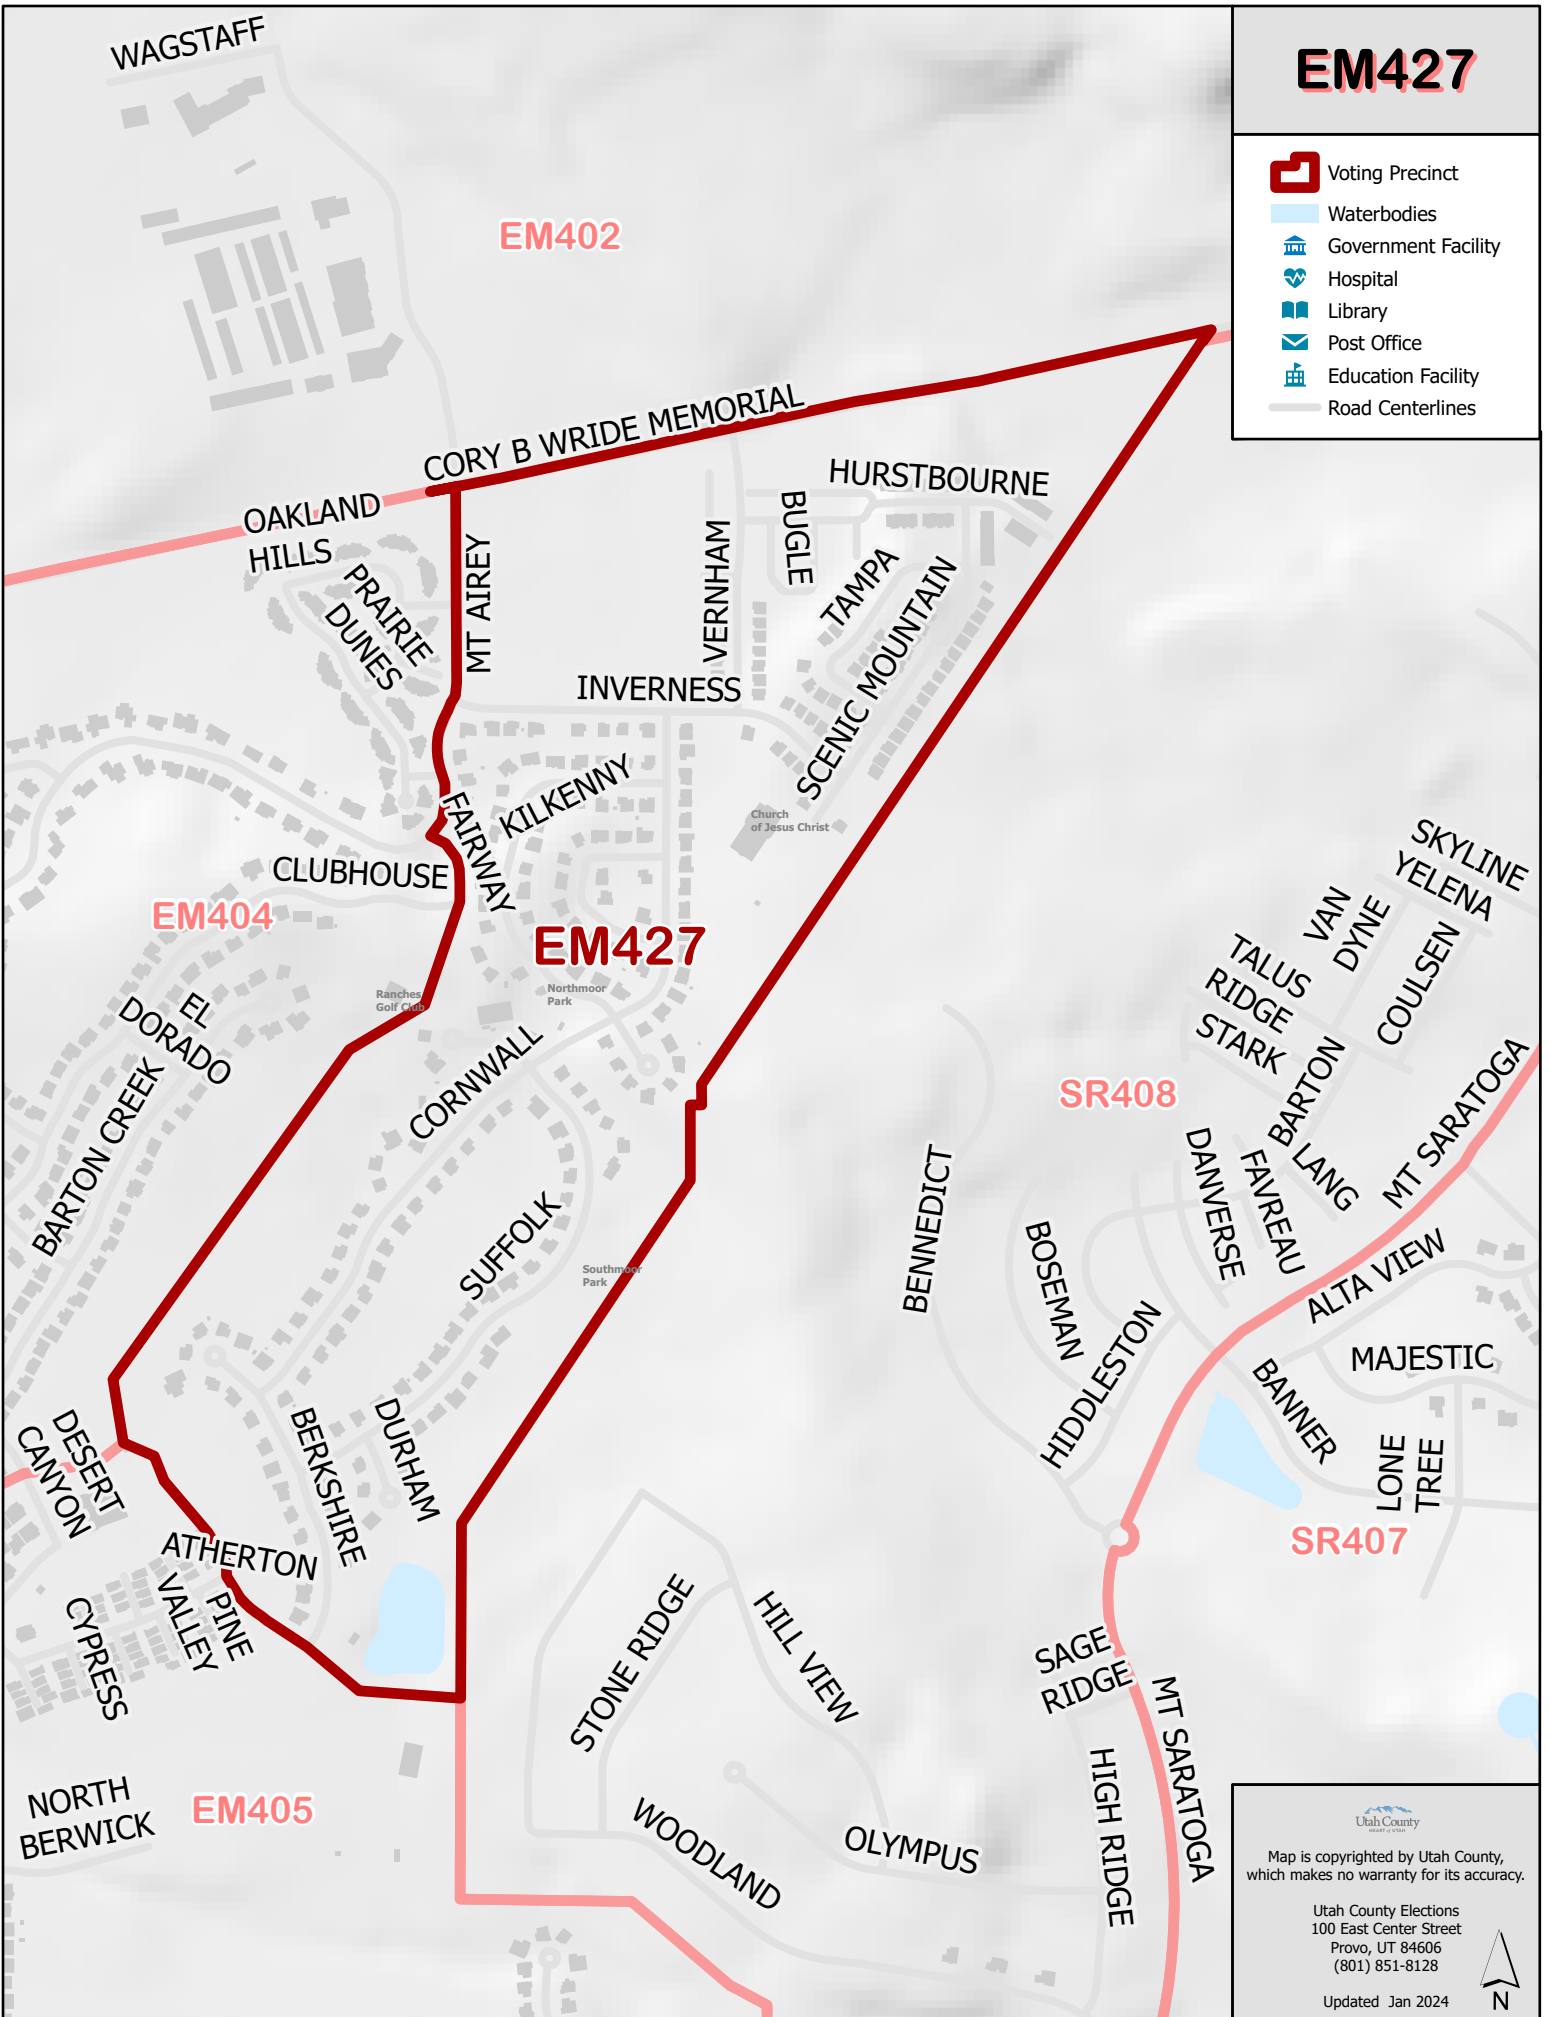

EM427

-  Voting Precinct
-  Waterbodies
-  Government Facility
-  Hospital
-  Library
-  Post Office
-  Education Facility
-  Road Centerlines

Map is copyrighted by Utah County, which makes no warranty for its accuracy.
Utah County Elections
100 East Center Street
Provo, UT 84606
(801) 851-8128
Updated Jan 2024