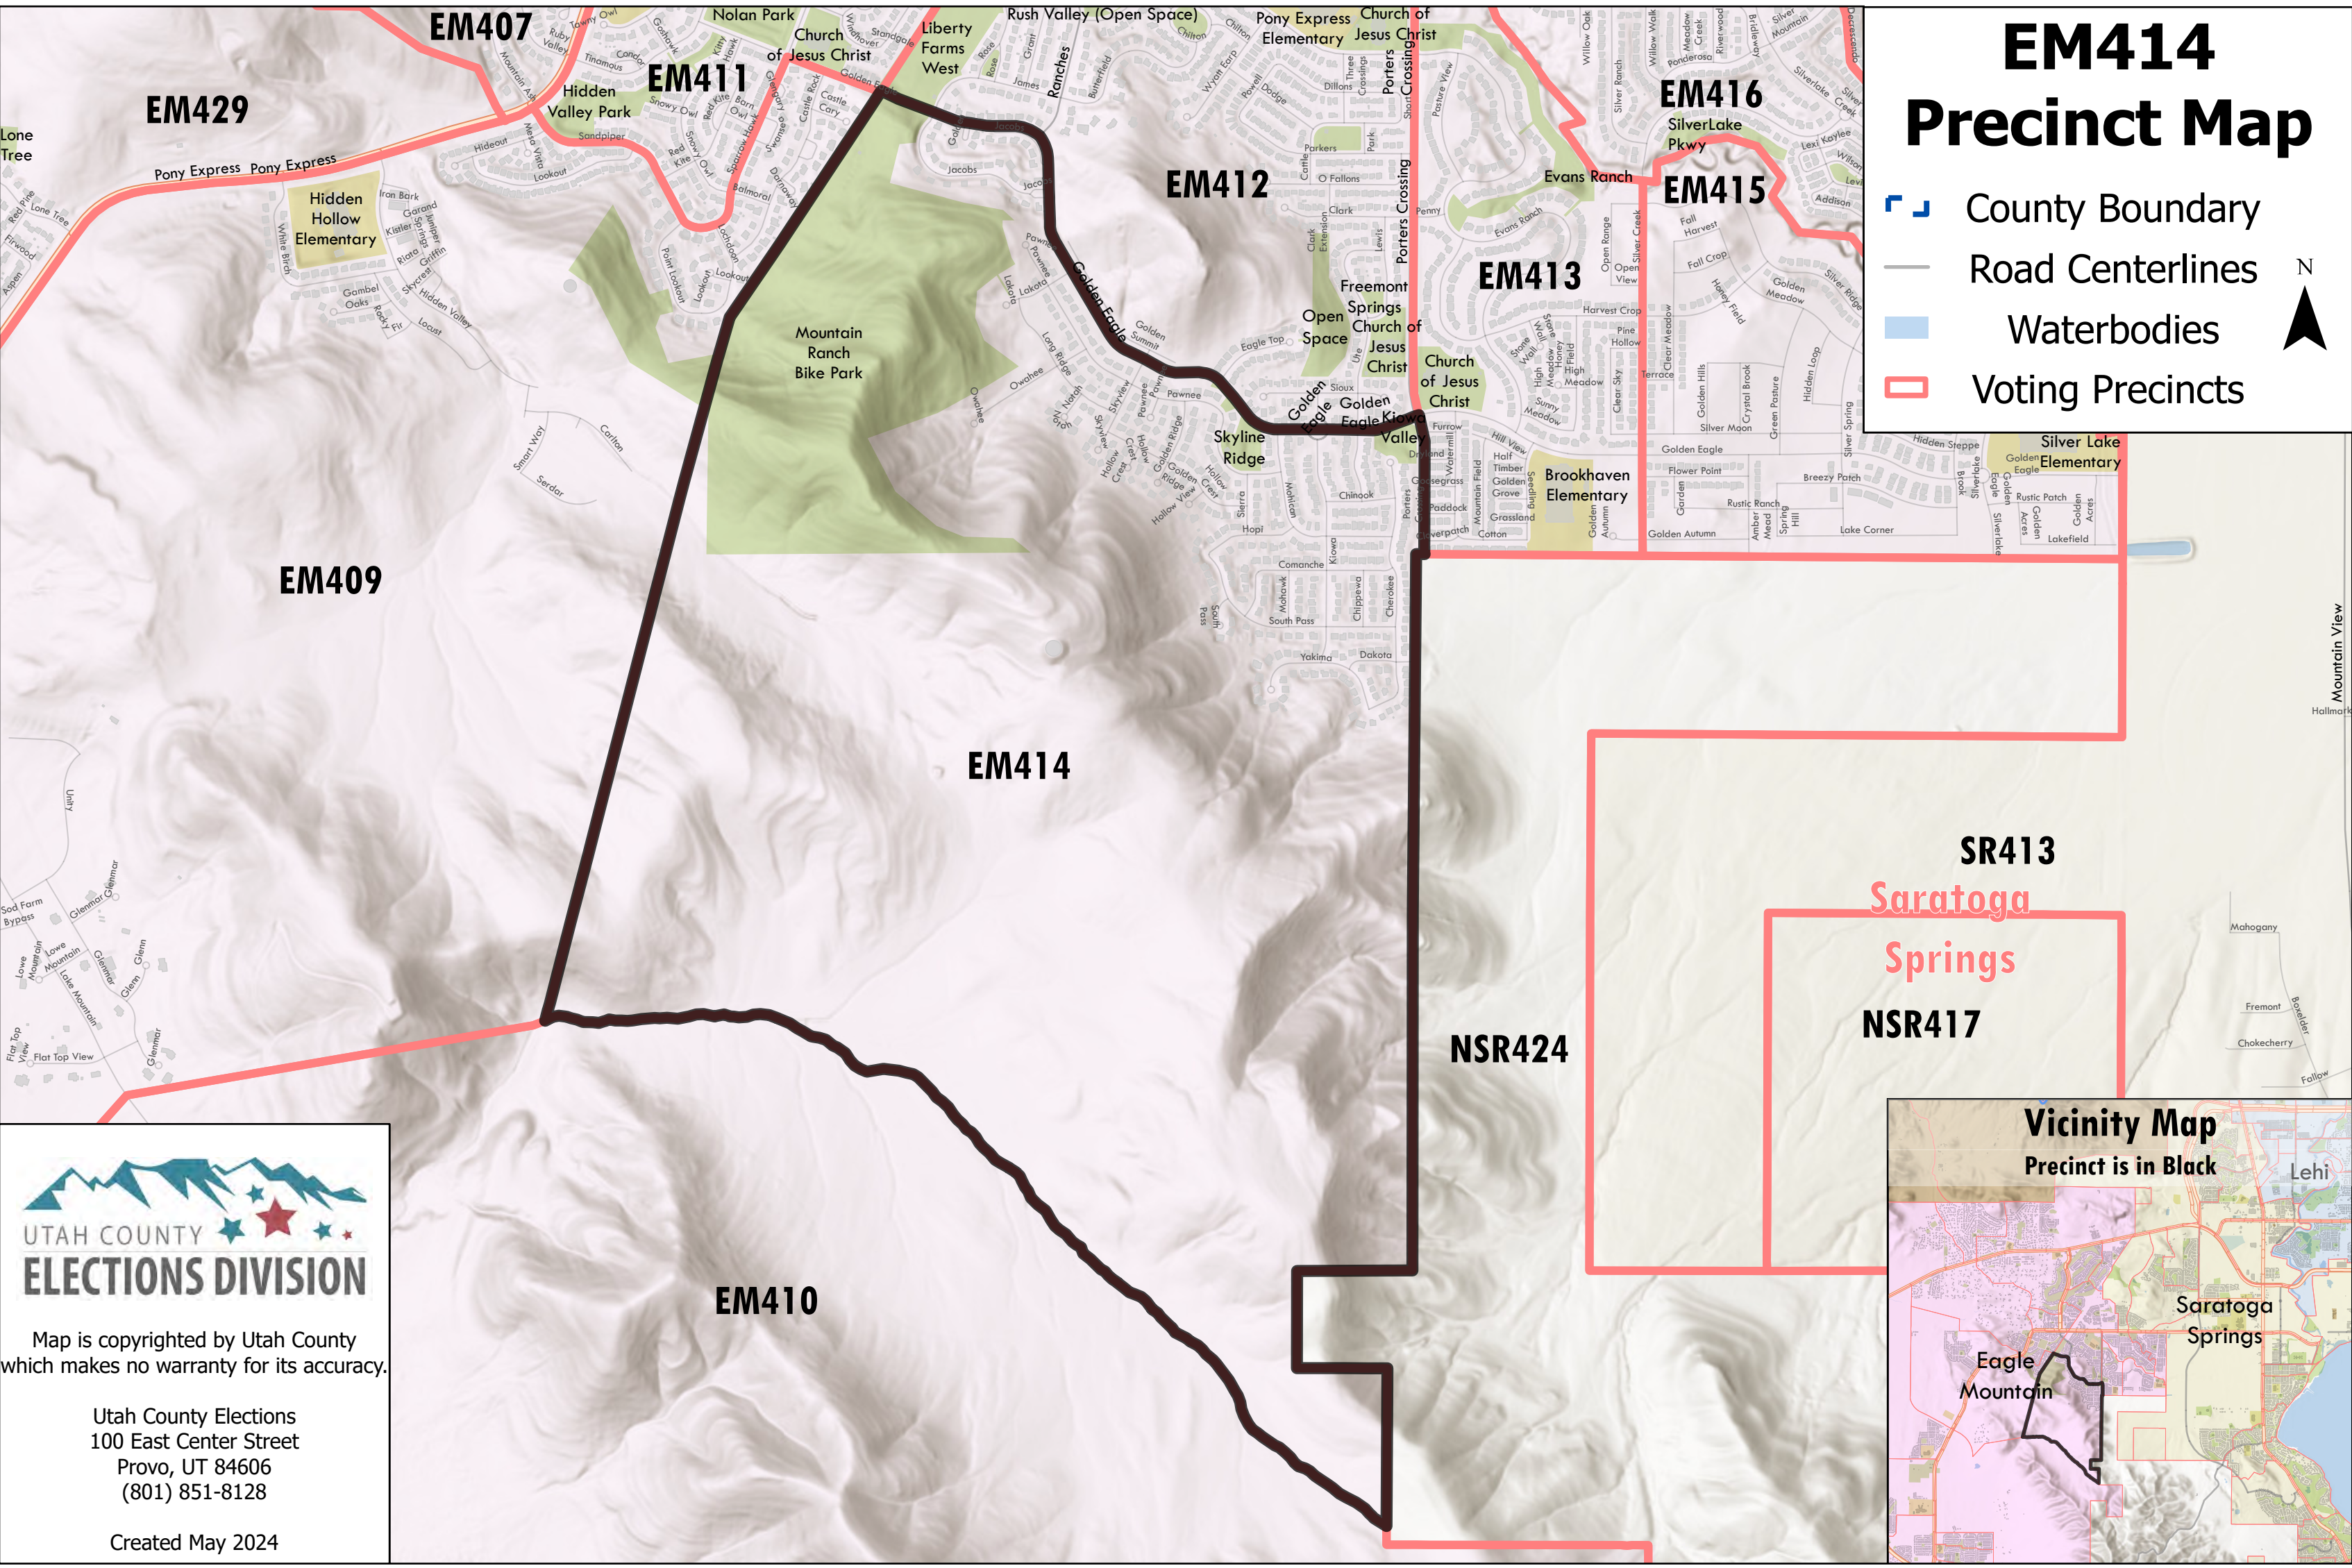

EM414 Precinct Map

-  County Boundary
-  Road Centerlines
-  Waterbodies
-  Voting Precincts

Map is copyrighted by Utah County which makes no warranty for its accuracy.

Utah County Elections
100 East Center Street
Provo, UT 84606
(801) 851-8128

Created May 2024