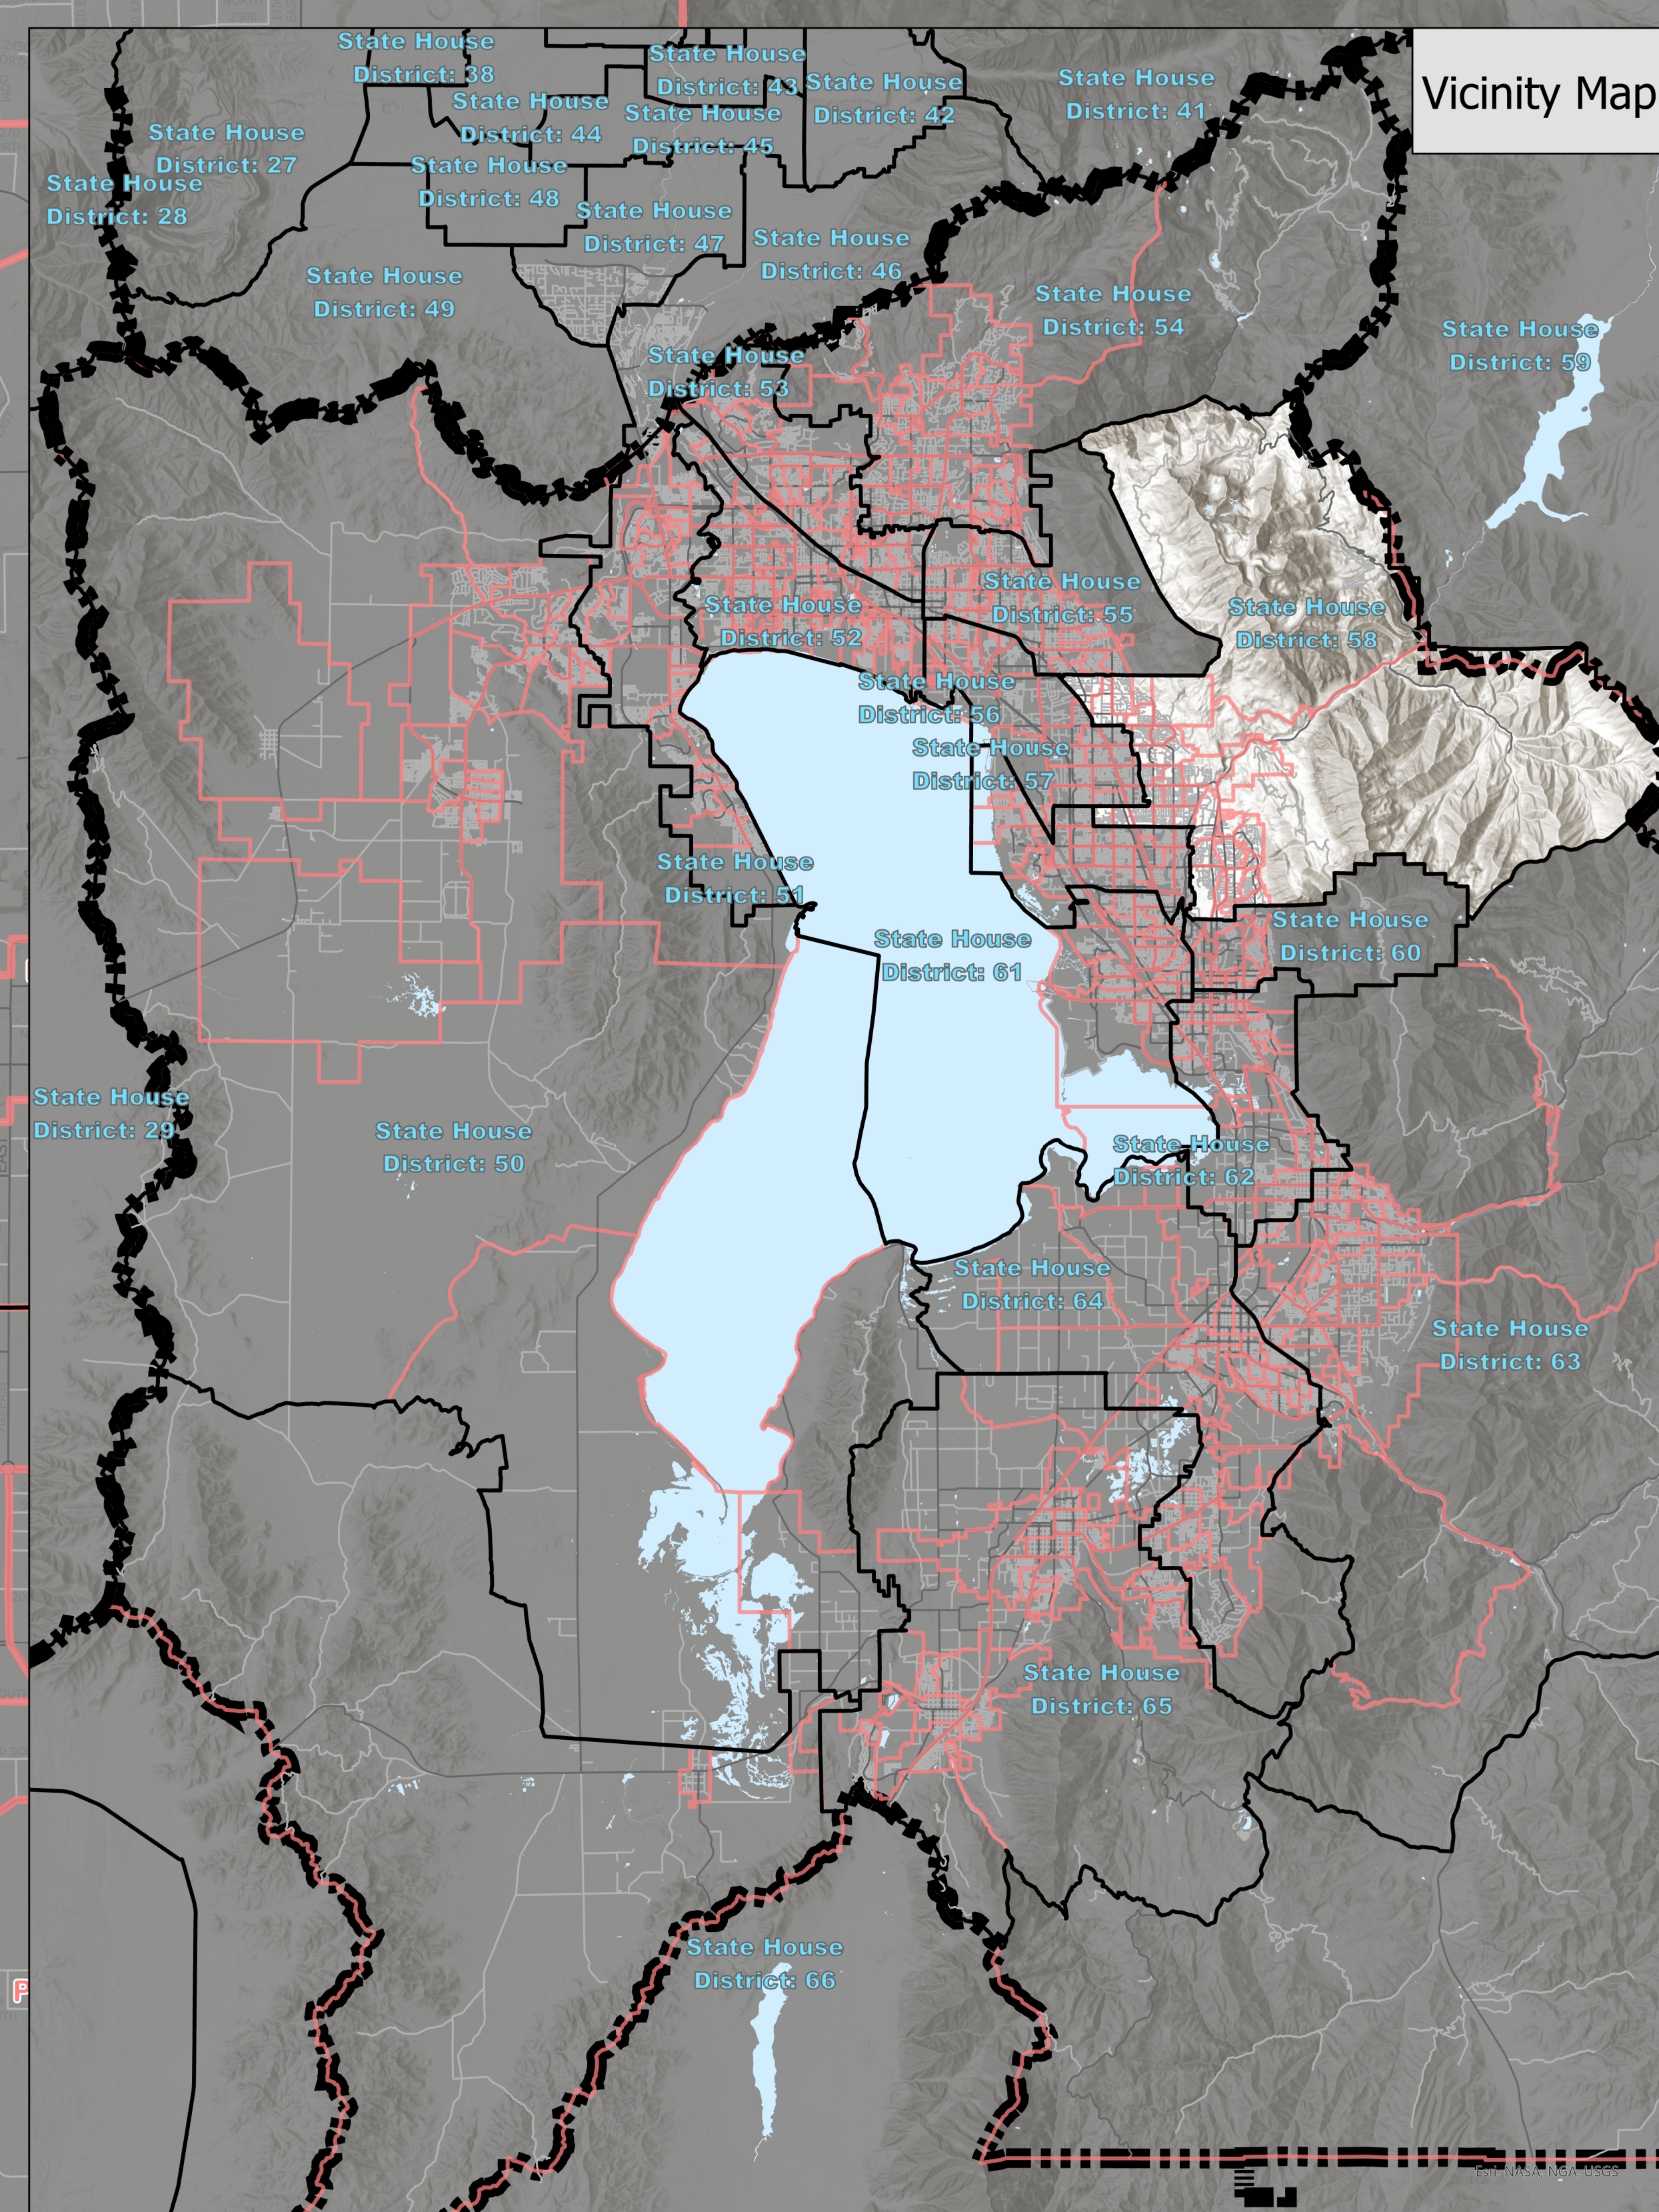

# State House District 58

- State House Districts
- Voting Precincts
- Roads
  - Major
  - Minor
- Waterbodies
- County Boundary

## Vicinity Map

Utah County  
Map is copyrighted by Utah County, which makes no warranty for its accuracy.  
Utah County Elections  
100 East Center Street  
Provo, UT 84606  
(801) 851-8128  
Updated Feb 2024

## State House District: 61