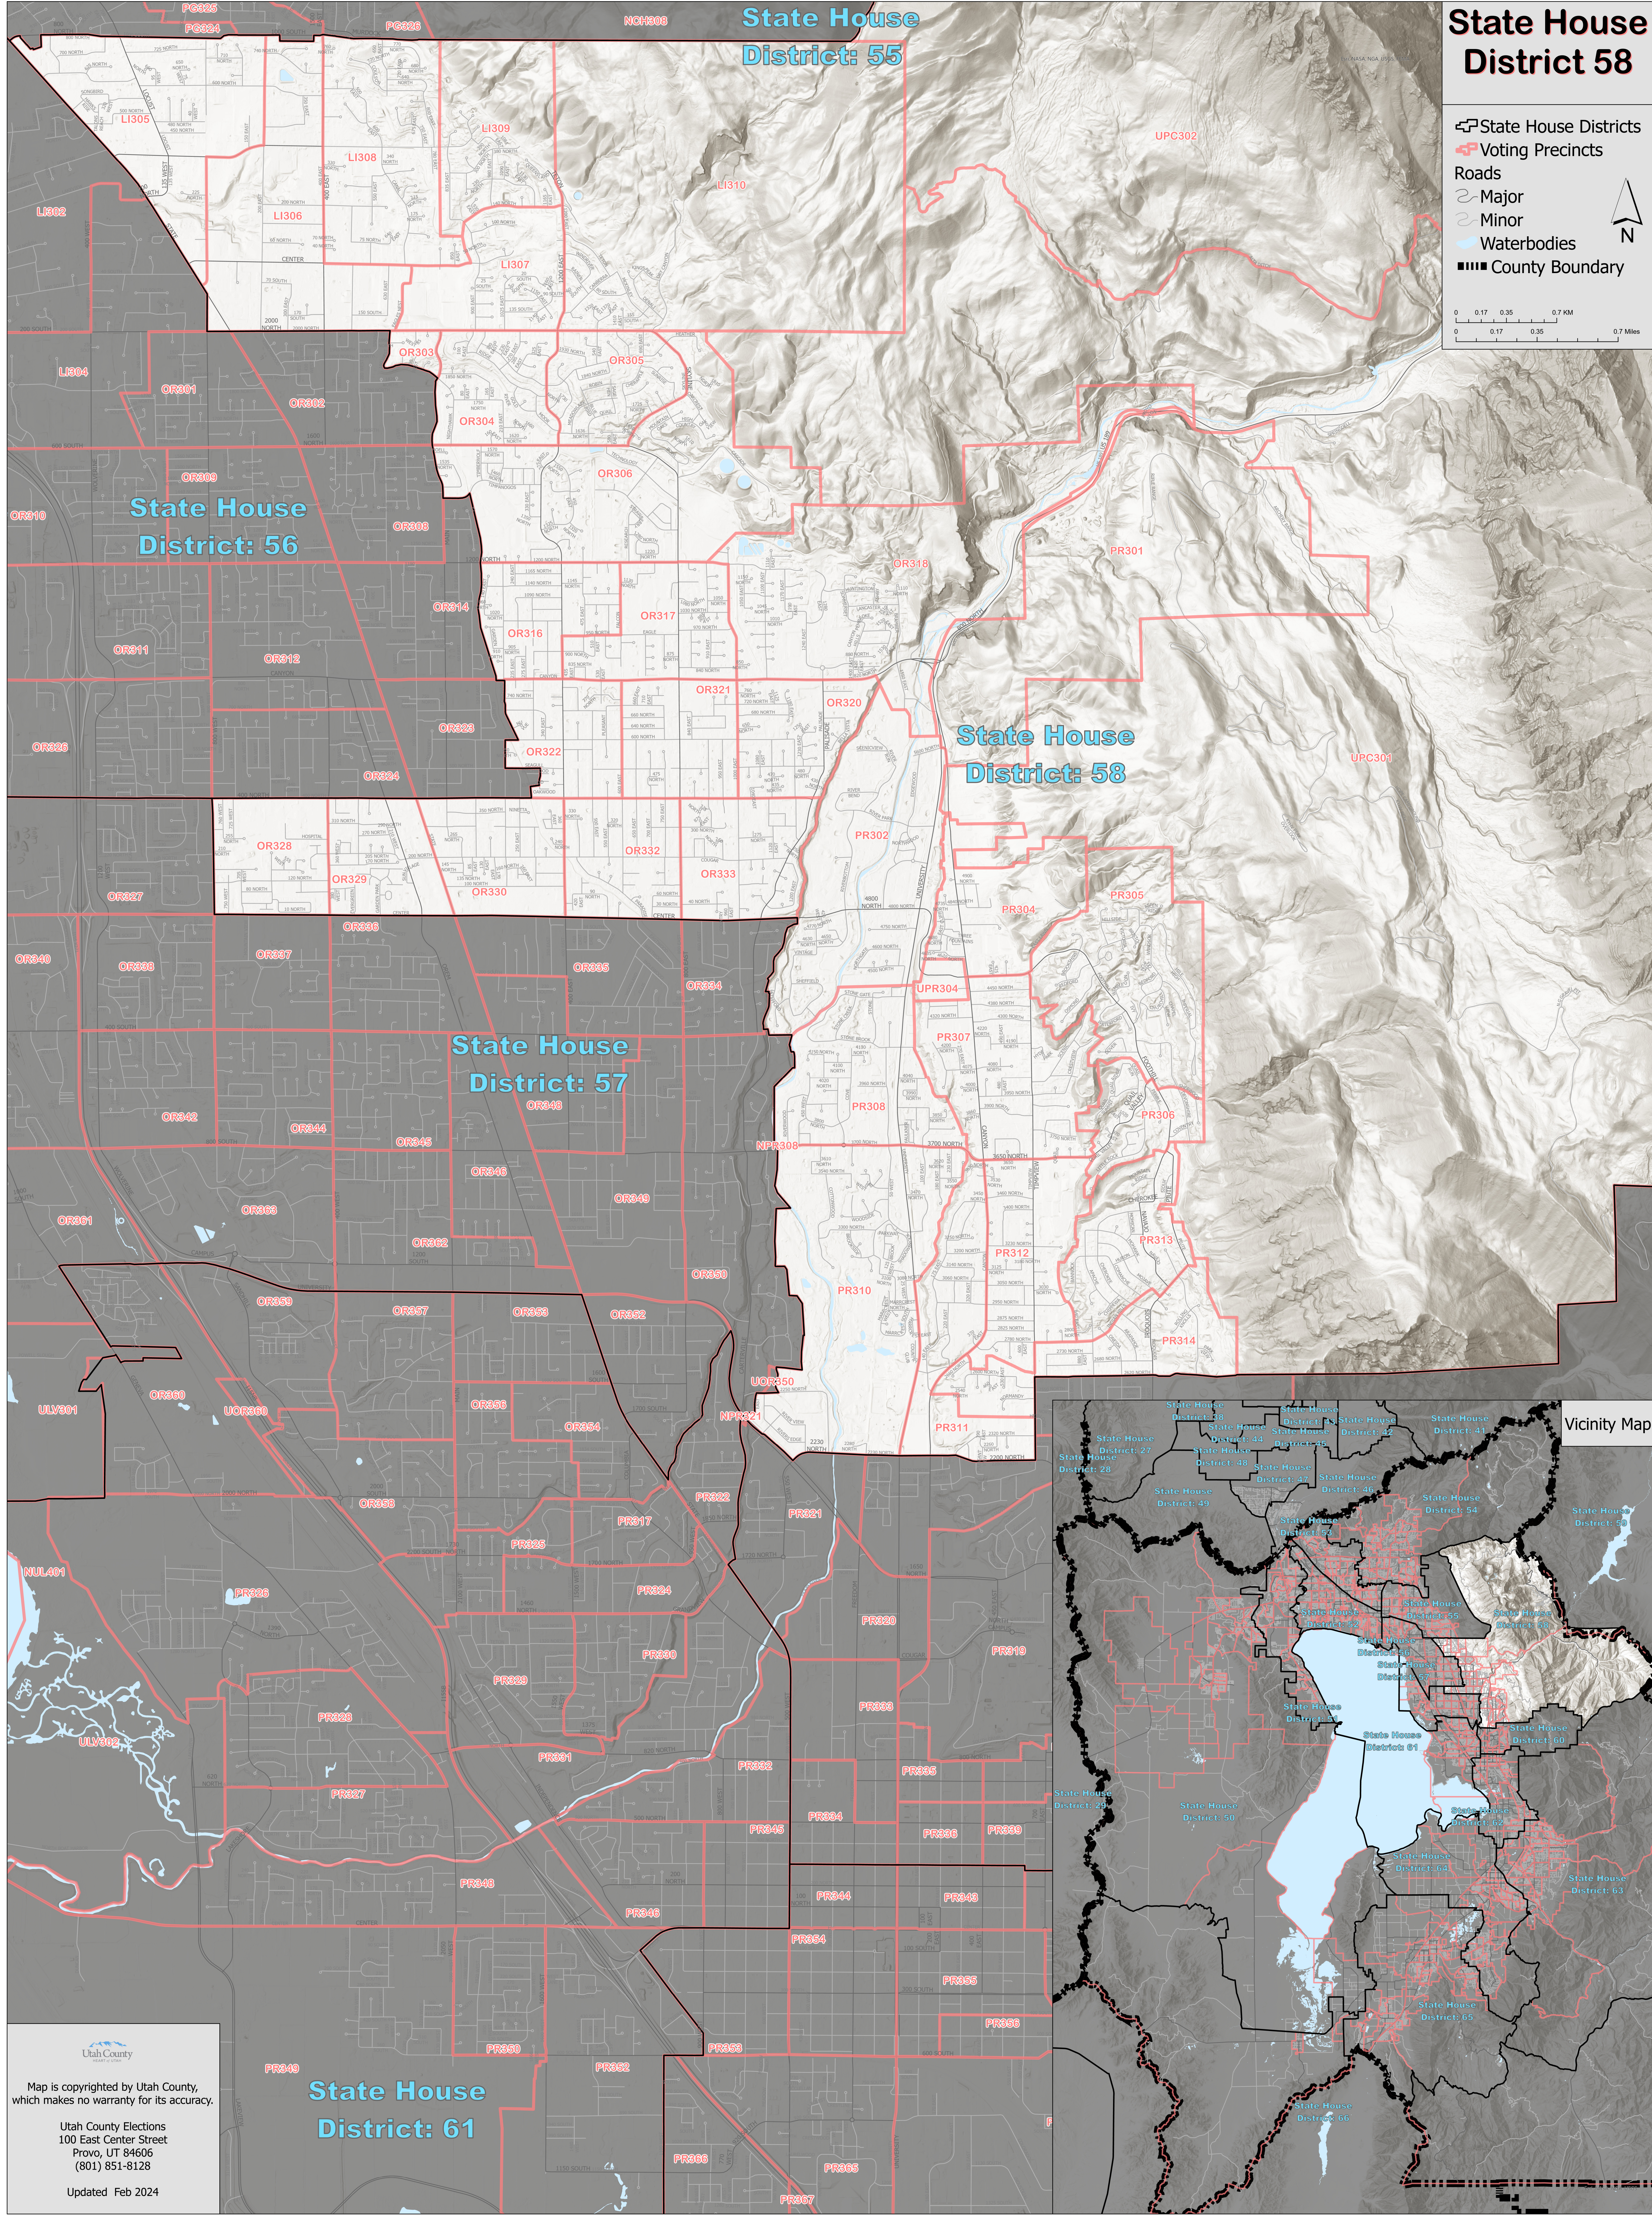

# State House District 58

- State House Districts
- Voting Precincts
- Roads
  - Major
  - Minor
- Waterbodies
- County Boundary

## Vicinity Map

Utah County  
Map is copyrighted by Utah County, which makes no warranty for its accuracy.  
Utah County Elections  
100 East Center Street  
Provo, UT 84606  
(801) 851-8128  
Updated Feb 2024

## State House District: 61