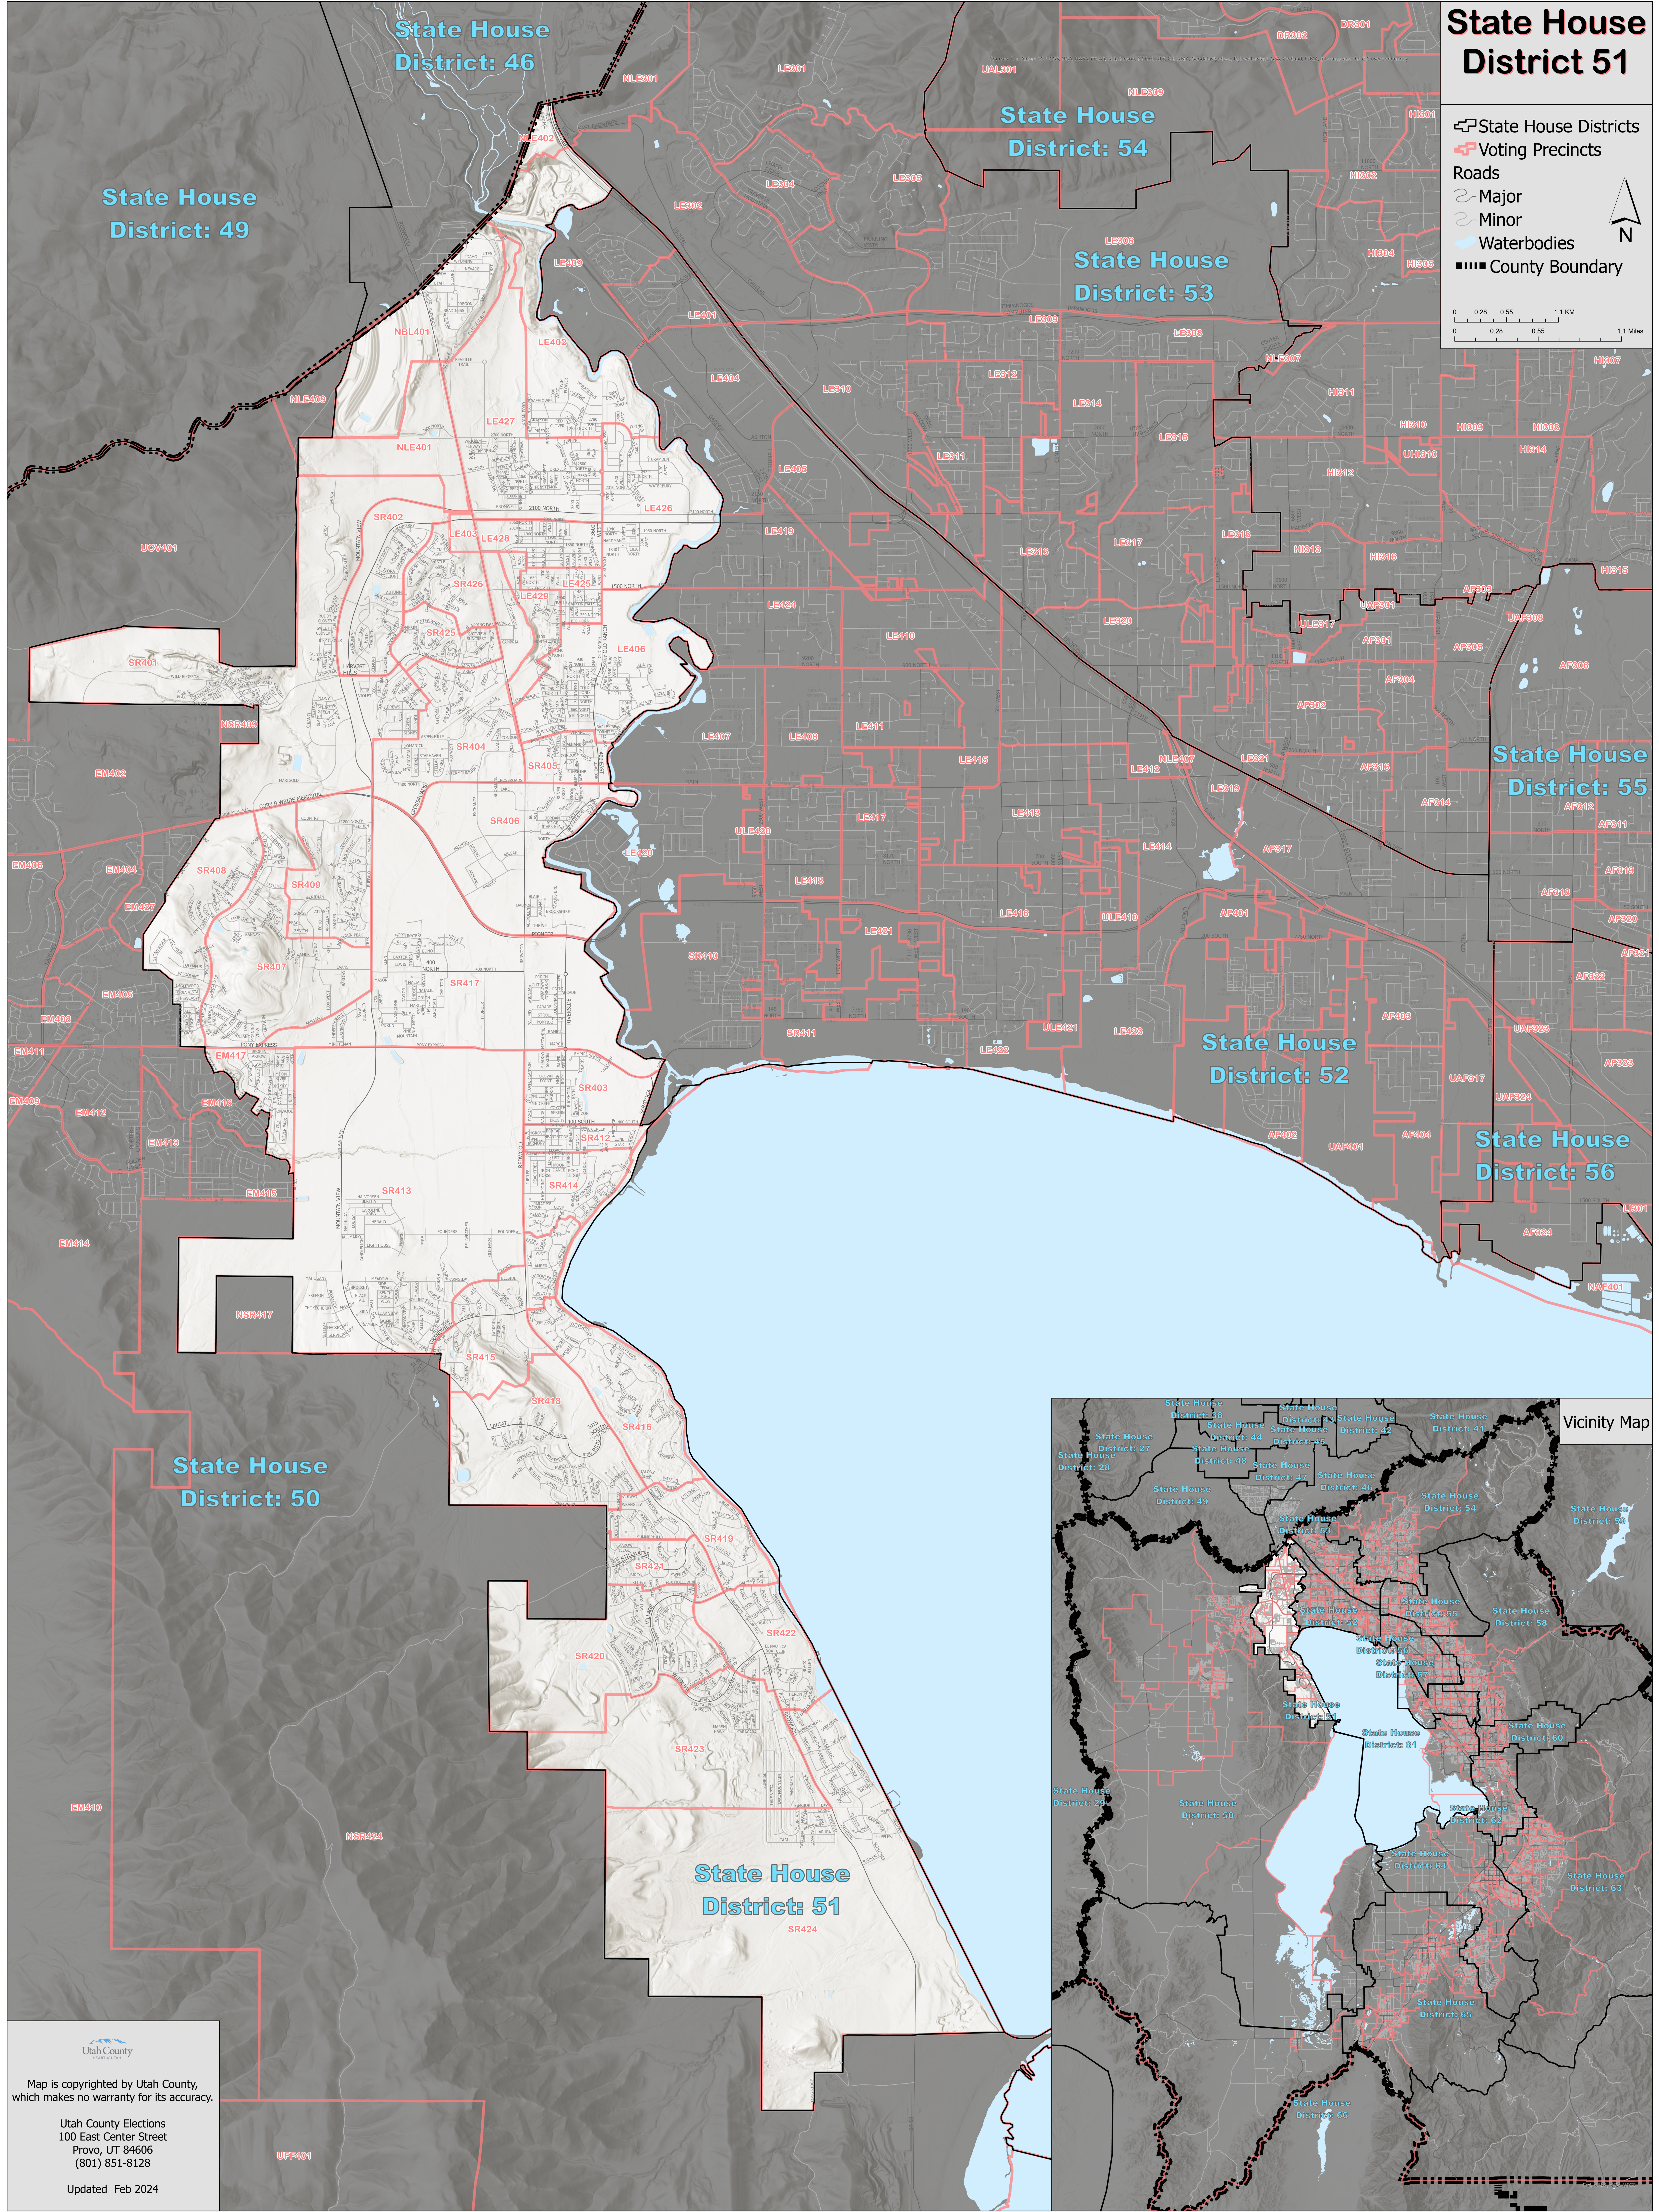

State House District 51

Legend:

- State House Districts
- Voting Precincts
- Roads
 - Major
 - Minor
- Waterbodies
- County Boundary

Scale: 0 0.28 0.55 1.1 KM / 0 0.28 0.55 1.1 Miles

Utah County
Utah County Elections
100 East Center Street
Provo, UT 84606
(801) 851-8128
Updated Feb 2024

Map is copyrighted by Utah County, which makes no warranty for its accuracy.