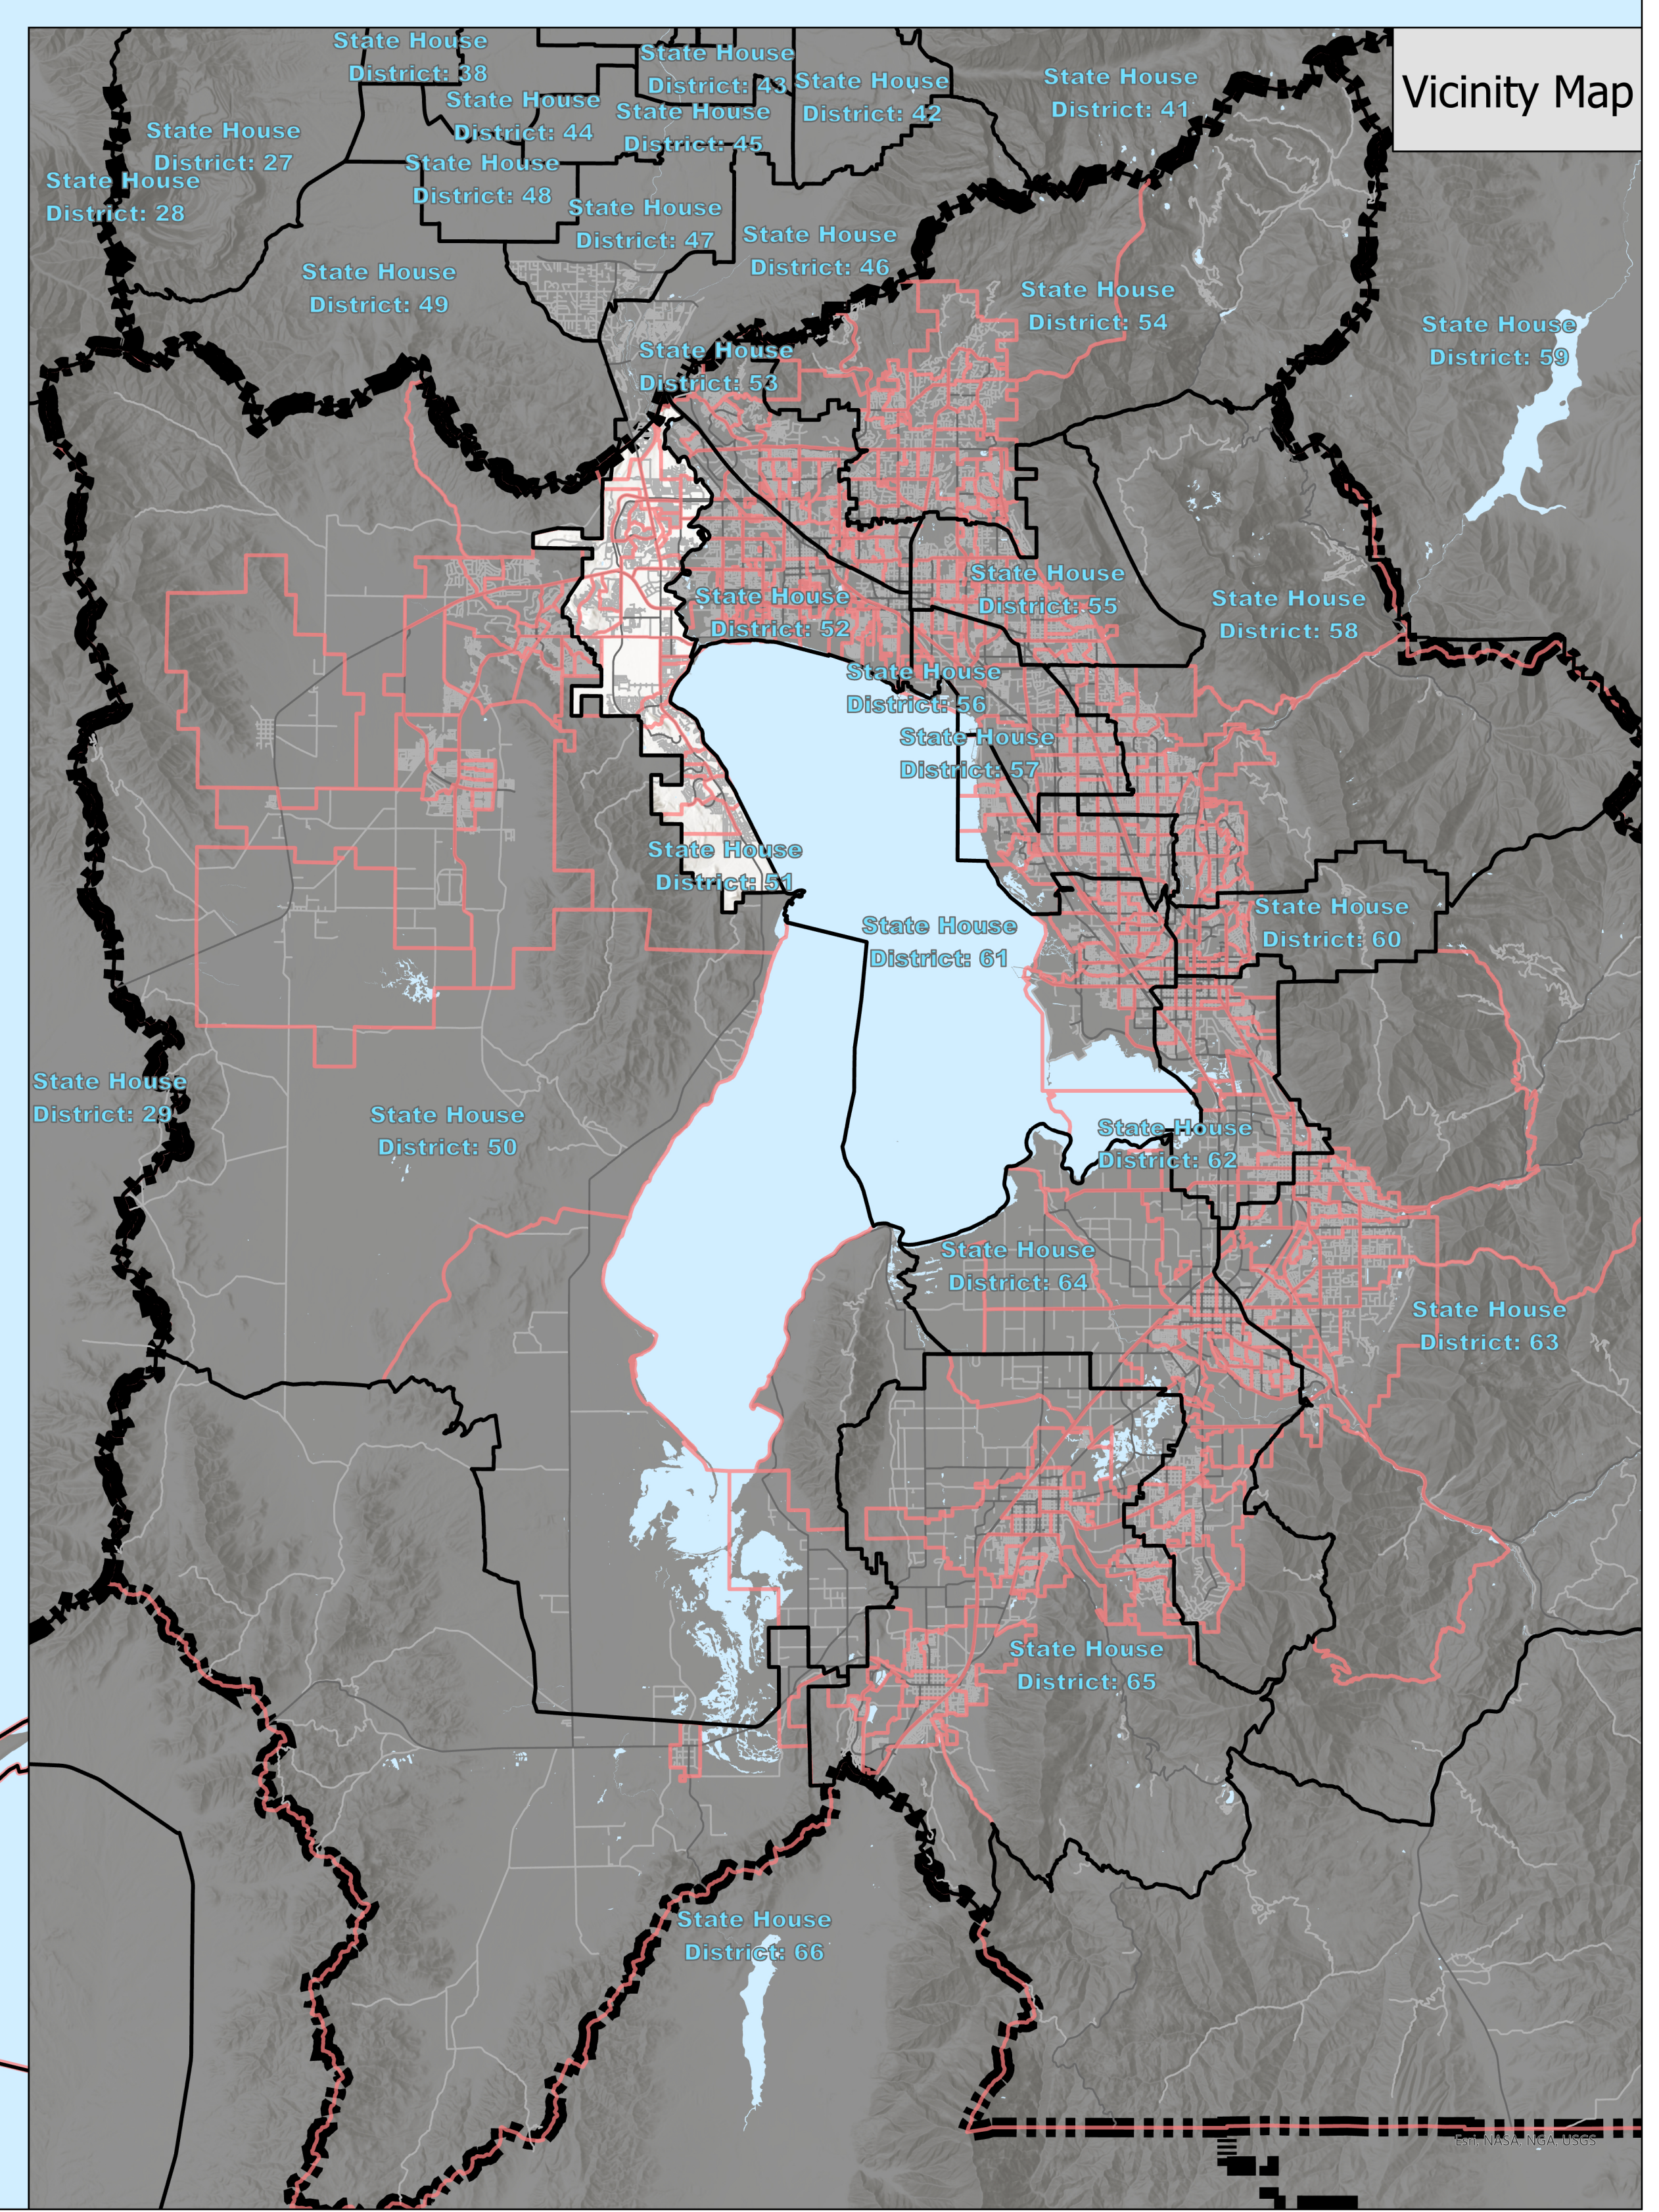

State House District 51

Legend:

- State House Districts
- Voting Precincts
- Roads
 - Major
 - Minor
- Waterbodies
- County Boundary

Scale: 0 0.28 0.55 1.1 KM / 0 0.28 0.55 1.1 Miles

Utah County
Utah County Elections
100 East Center Street
Provo, UT 84606
(801) 851-8128
Updated Feb 2024

Map is copyrighted by Utah County, which makes no warranty for its accuracy.