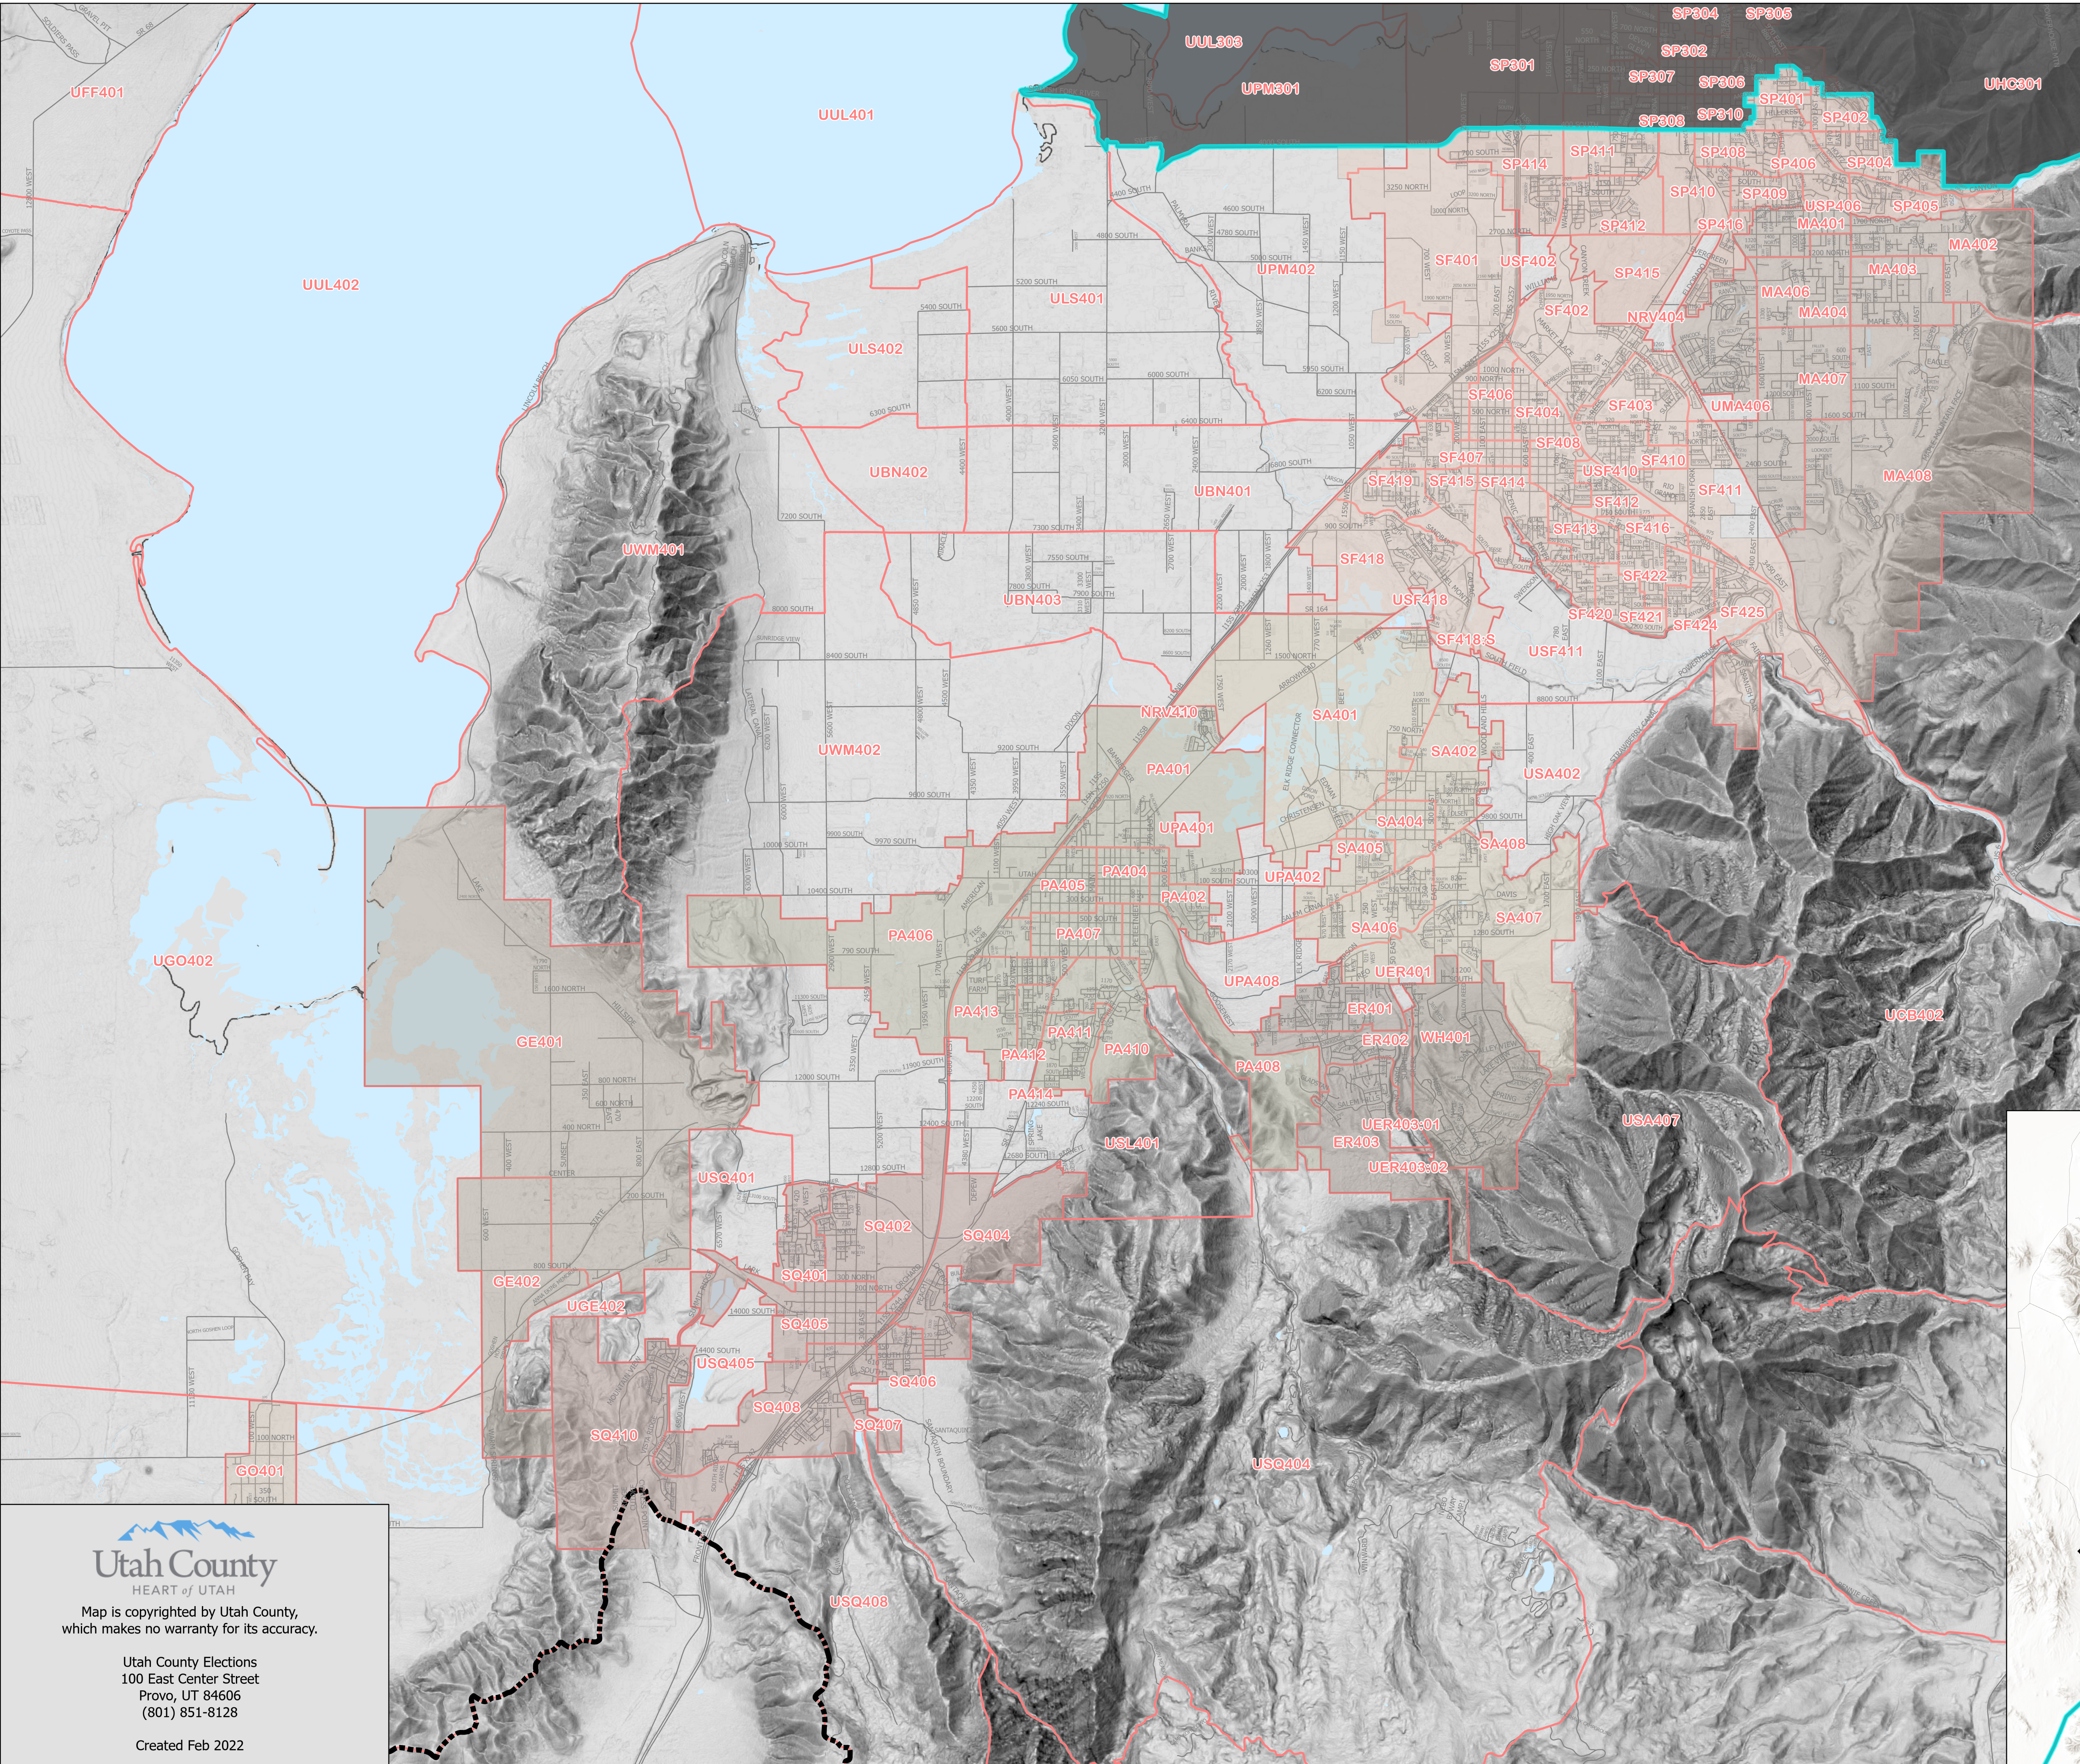

US Congressional District 4

Southern Portion of Congressional District #4

Legend

- County Boundar Line
- Voting Precincts
- Road Centerlines
- Waterbodies

Map is copyrighted by Utah County, which makes no warranty for its accuracy.

Utah County Elections
100 East Center Street
Provo, UT 84606
(801) 851-8128

Created Feb 2022

ESRI, COAR, USGS