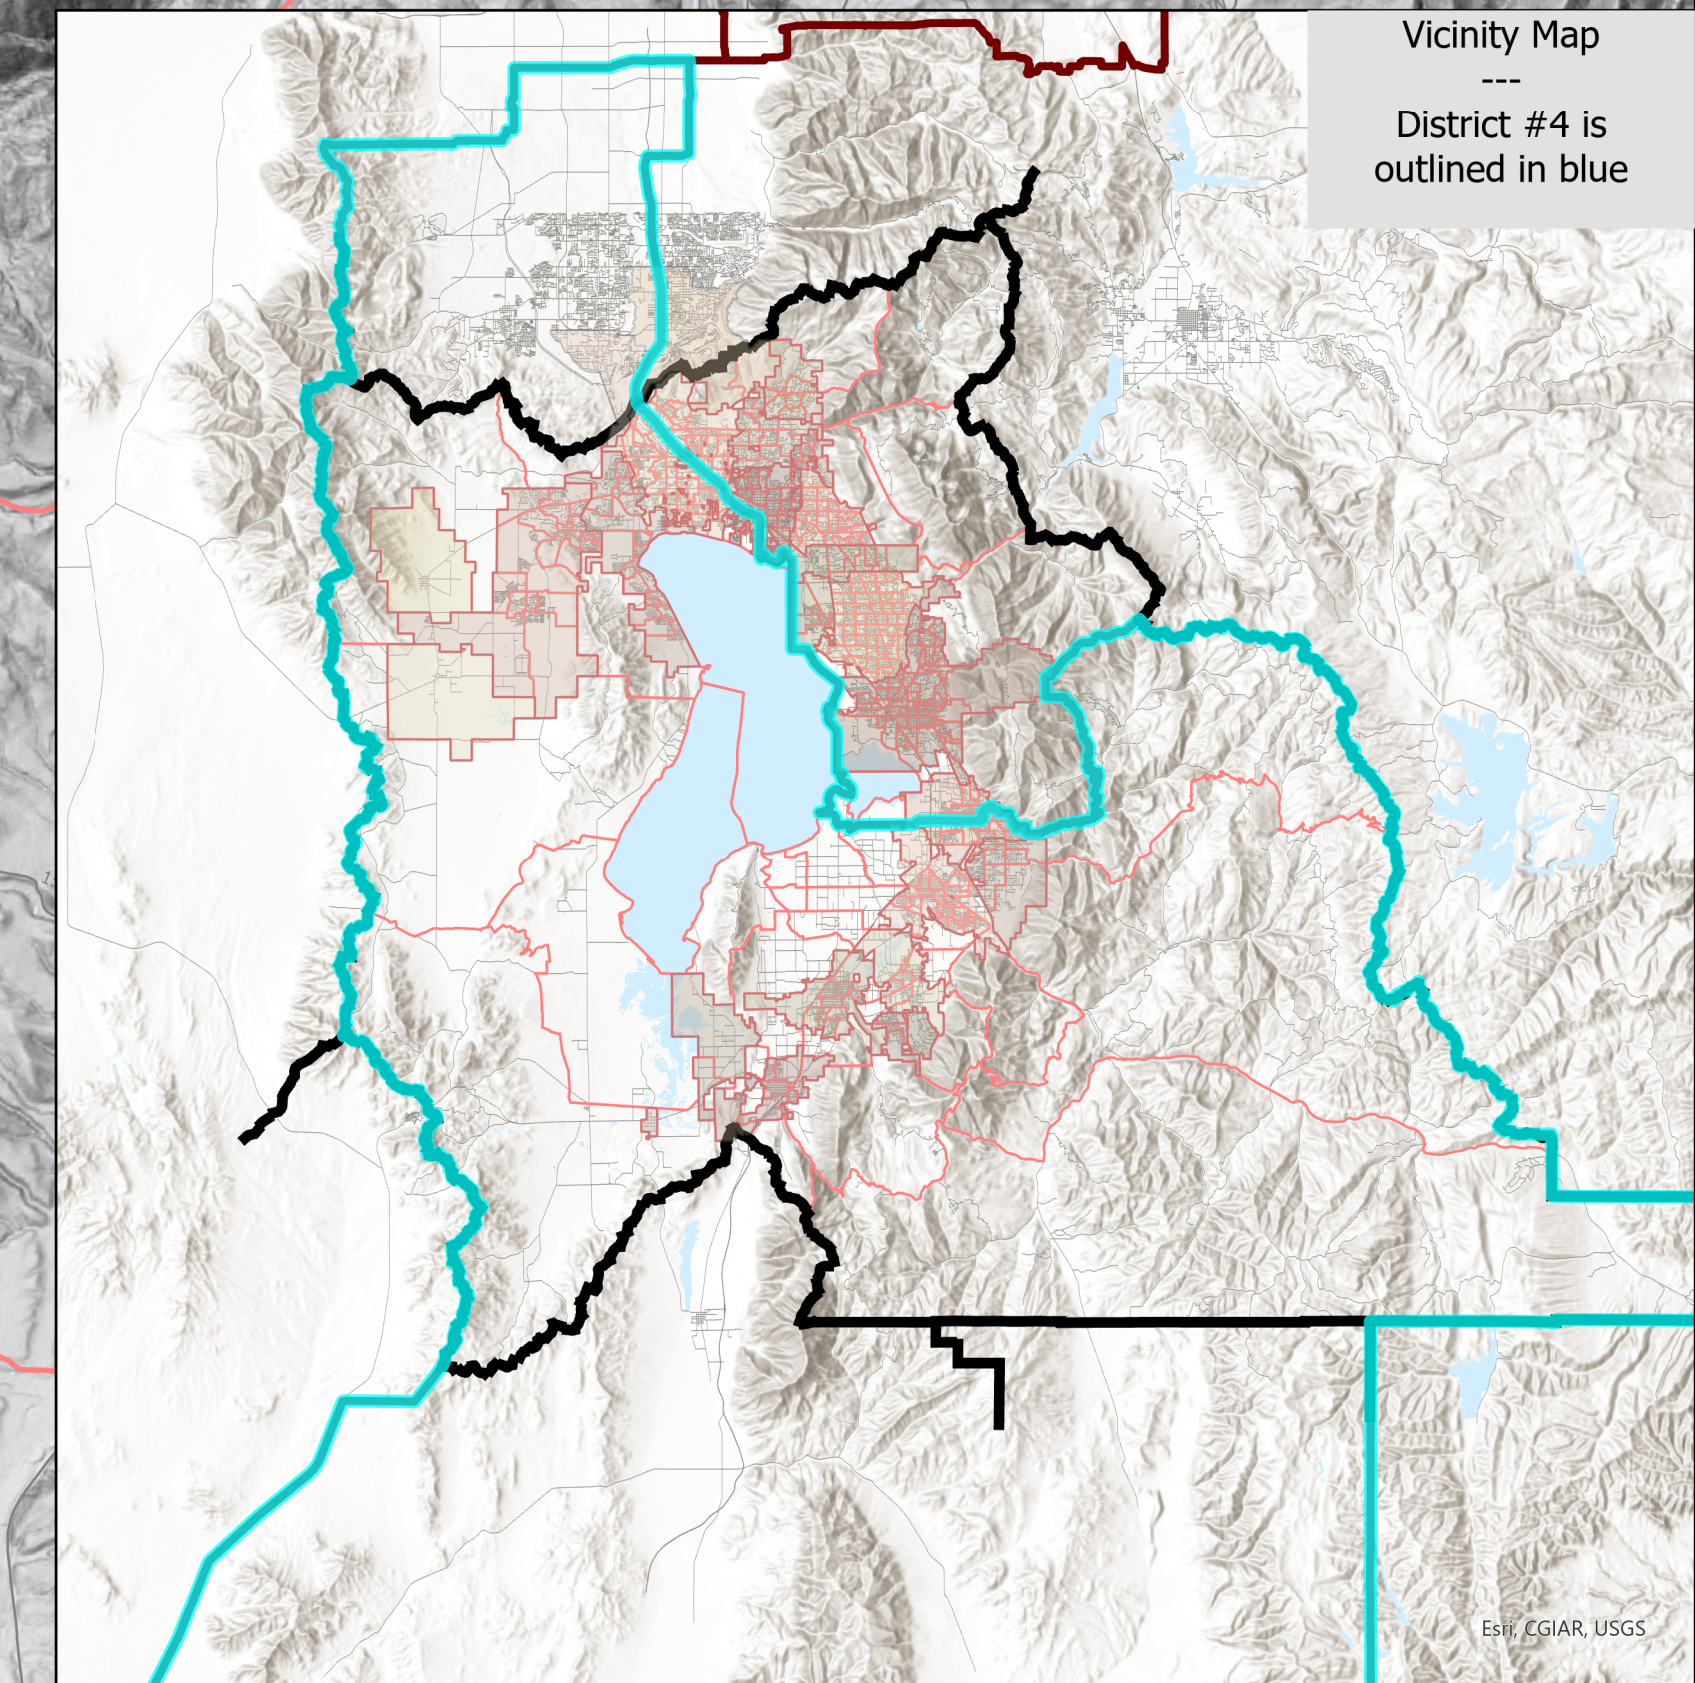

US Congressional District 4

Southern Portion of Congressional District #4

Legend

- County Boundar Line
- Voting Precincts
- Road Centerlines
- Waterbodies

Map is copyrighted by Utah County, which makes no warranty for its accuracy.

Utah County Elections
100 East Center Street
Provo, UT 84606
(801) 851-8128

Created Feb 2022

ESRI, COAR, USGS