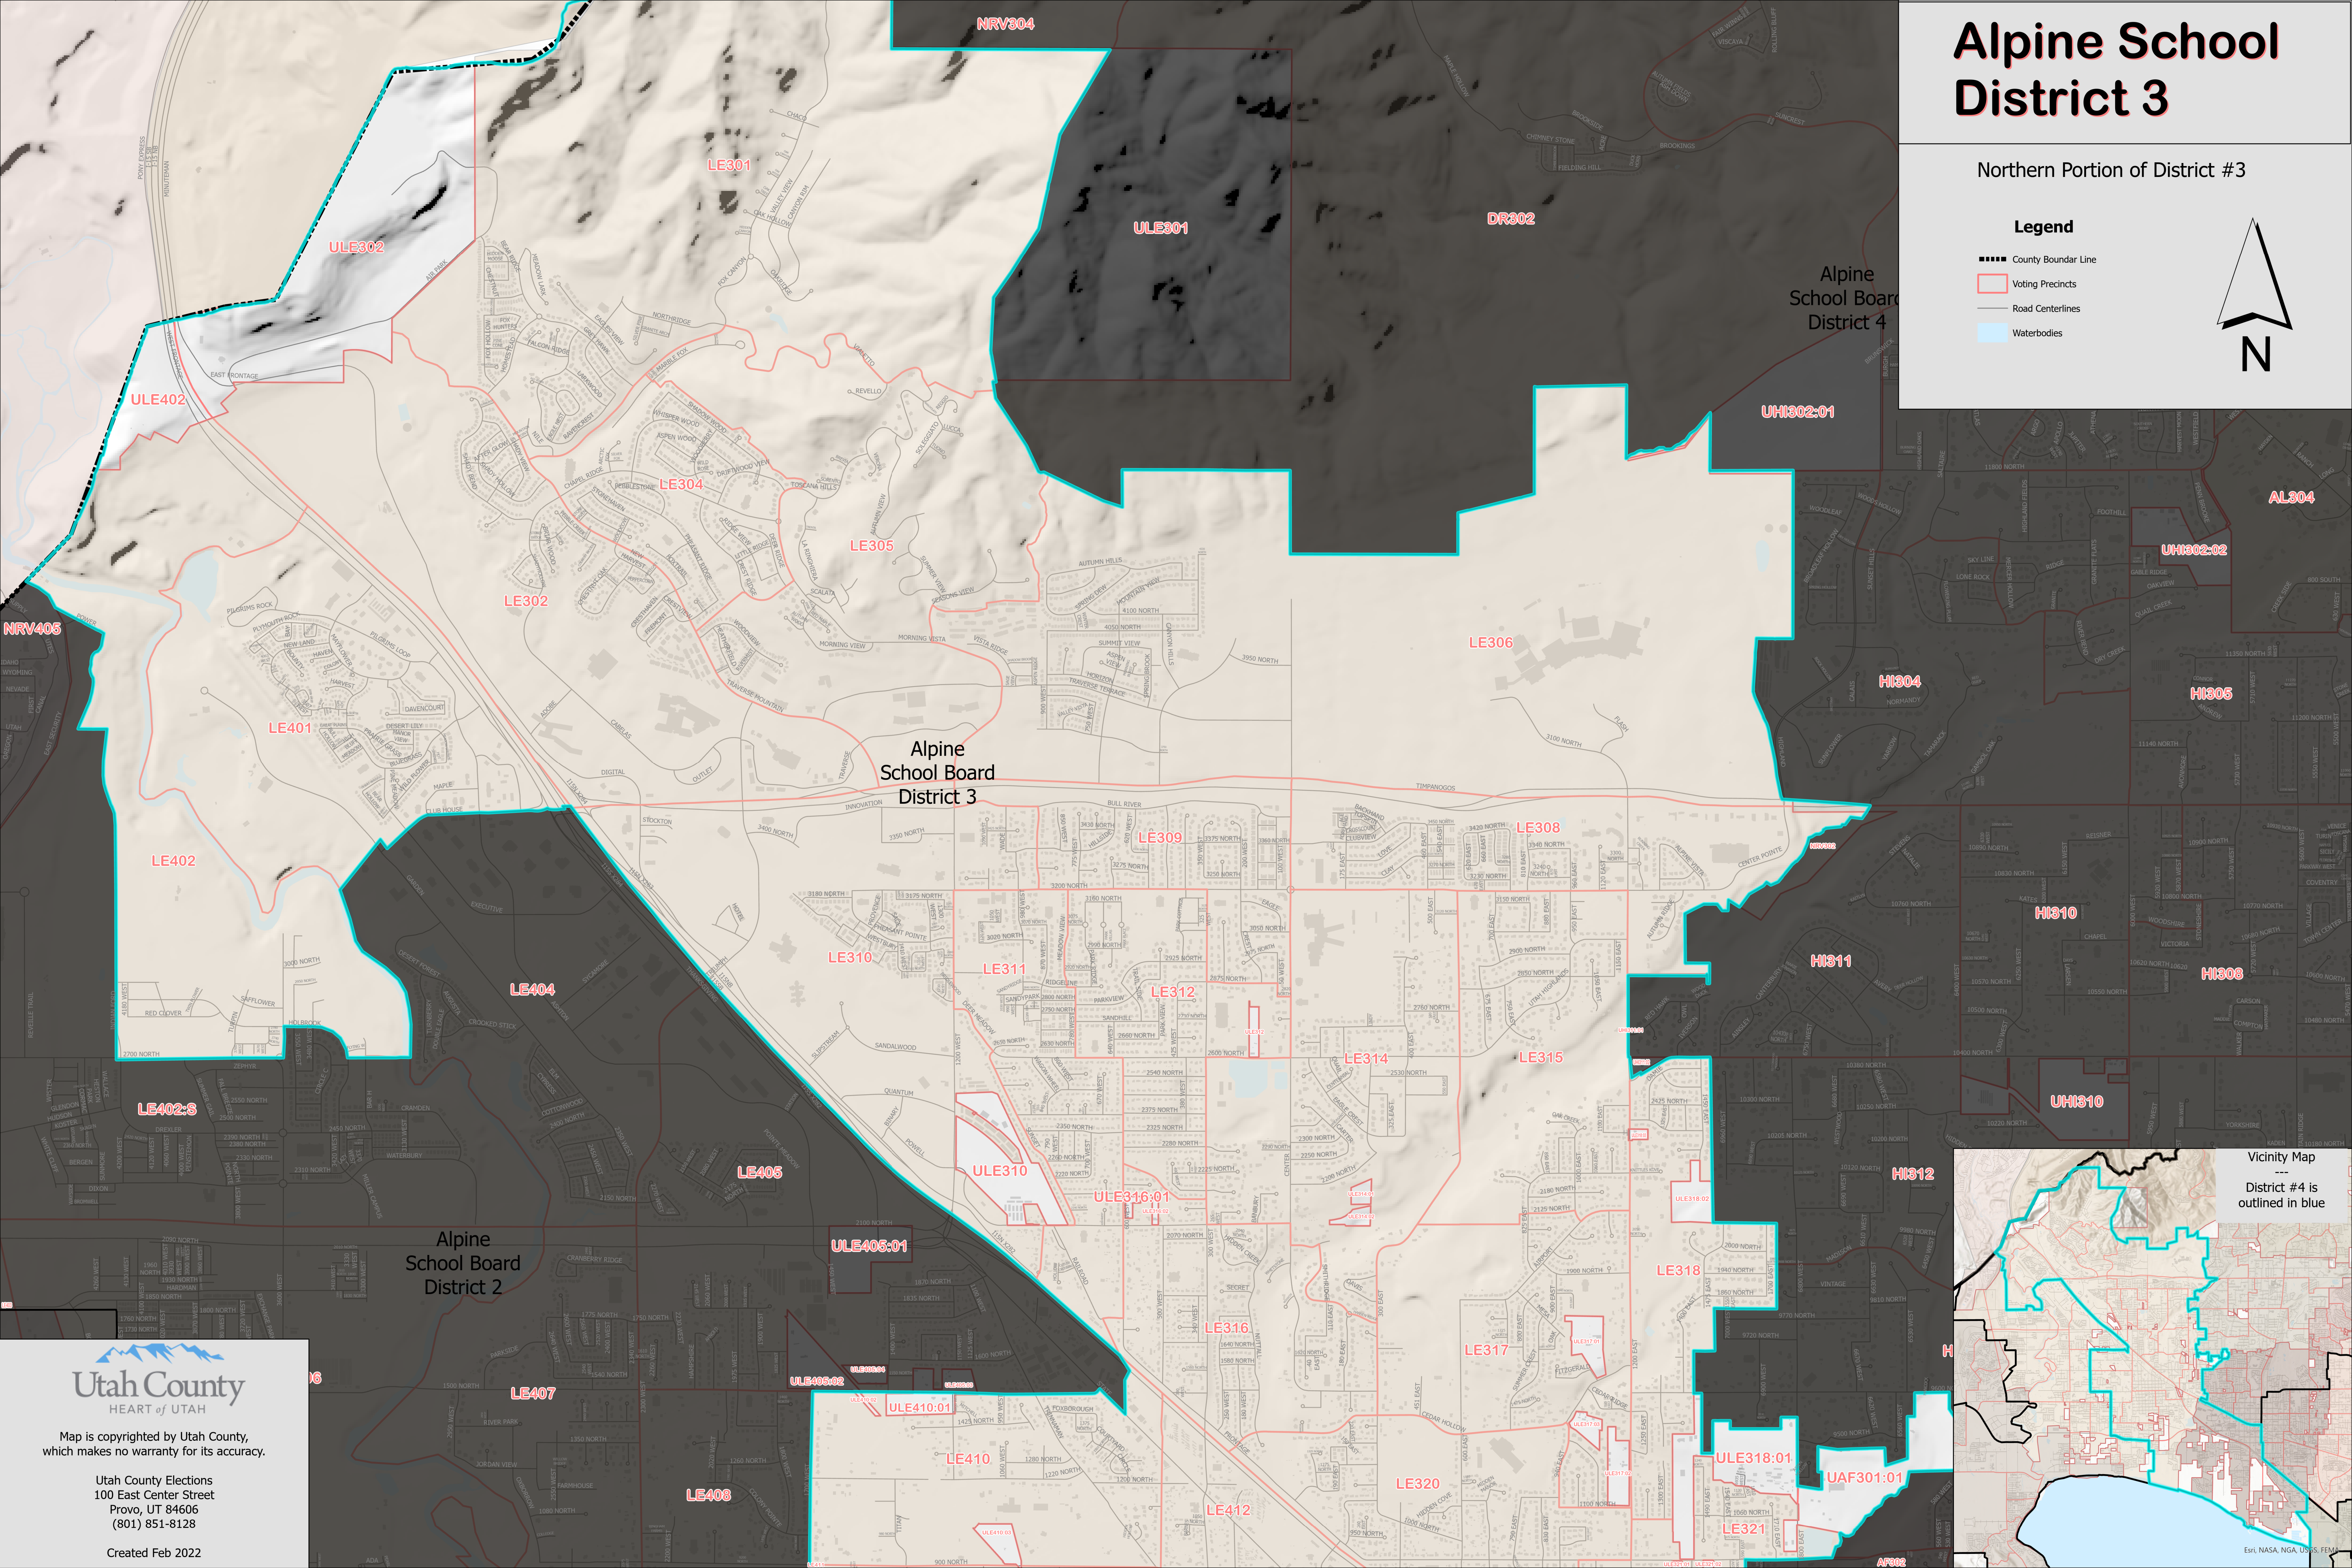

Alpine School District 3

Northern Portion of District #3

Legend

- County Boundar Line
- Voting Precincts
- Road Centerlines
- Waterbodies

Alpine School Board District 4

Alpine School Board District 3

Alpine School Board District 2

Vicinity Map
District #4 is outlined in blue

Map is copyrighted by Utah County, which makes no warranty for its accuracy.

Utah County Elections
100 East Center Street
Provo, UT 84606
(801) 851-8128

Created Feb 2022

Esri, NASA, NGA, USGS, FEMA