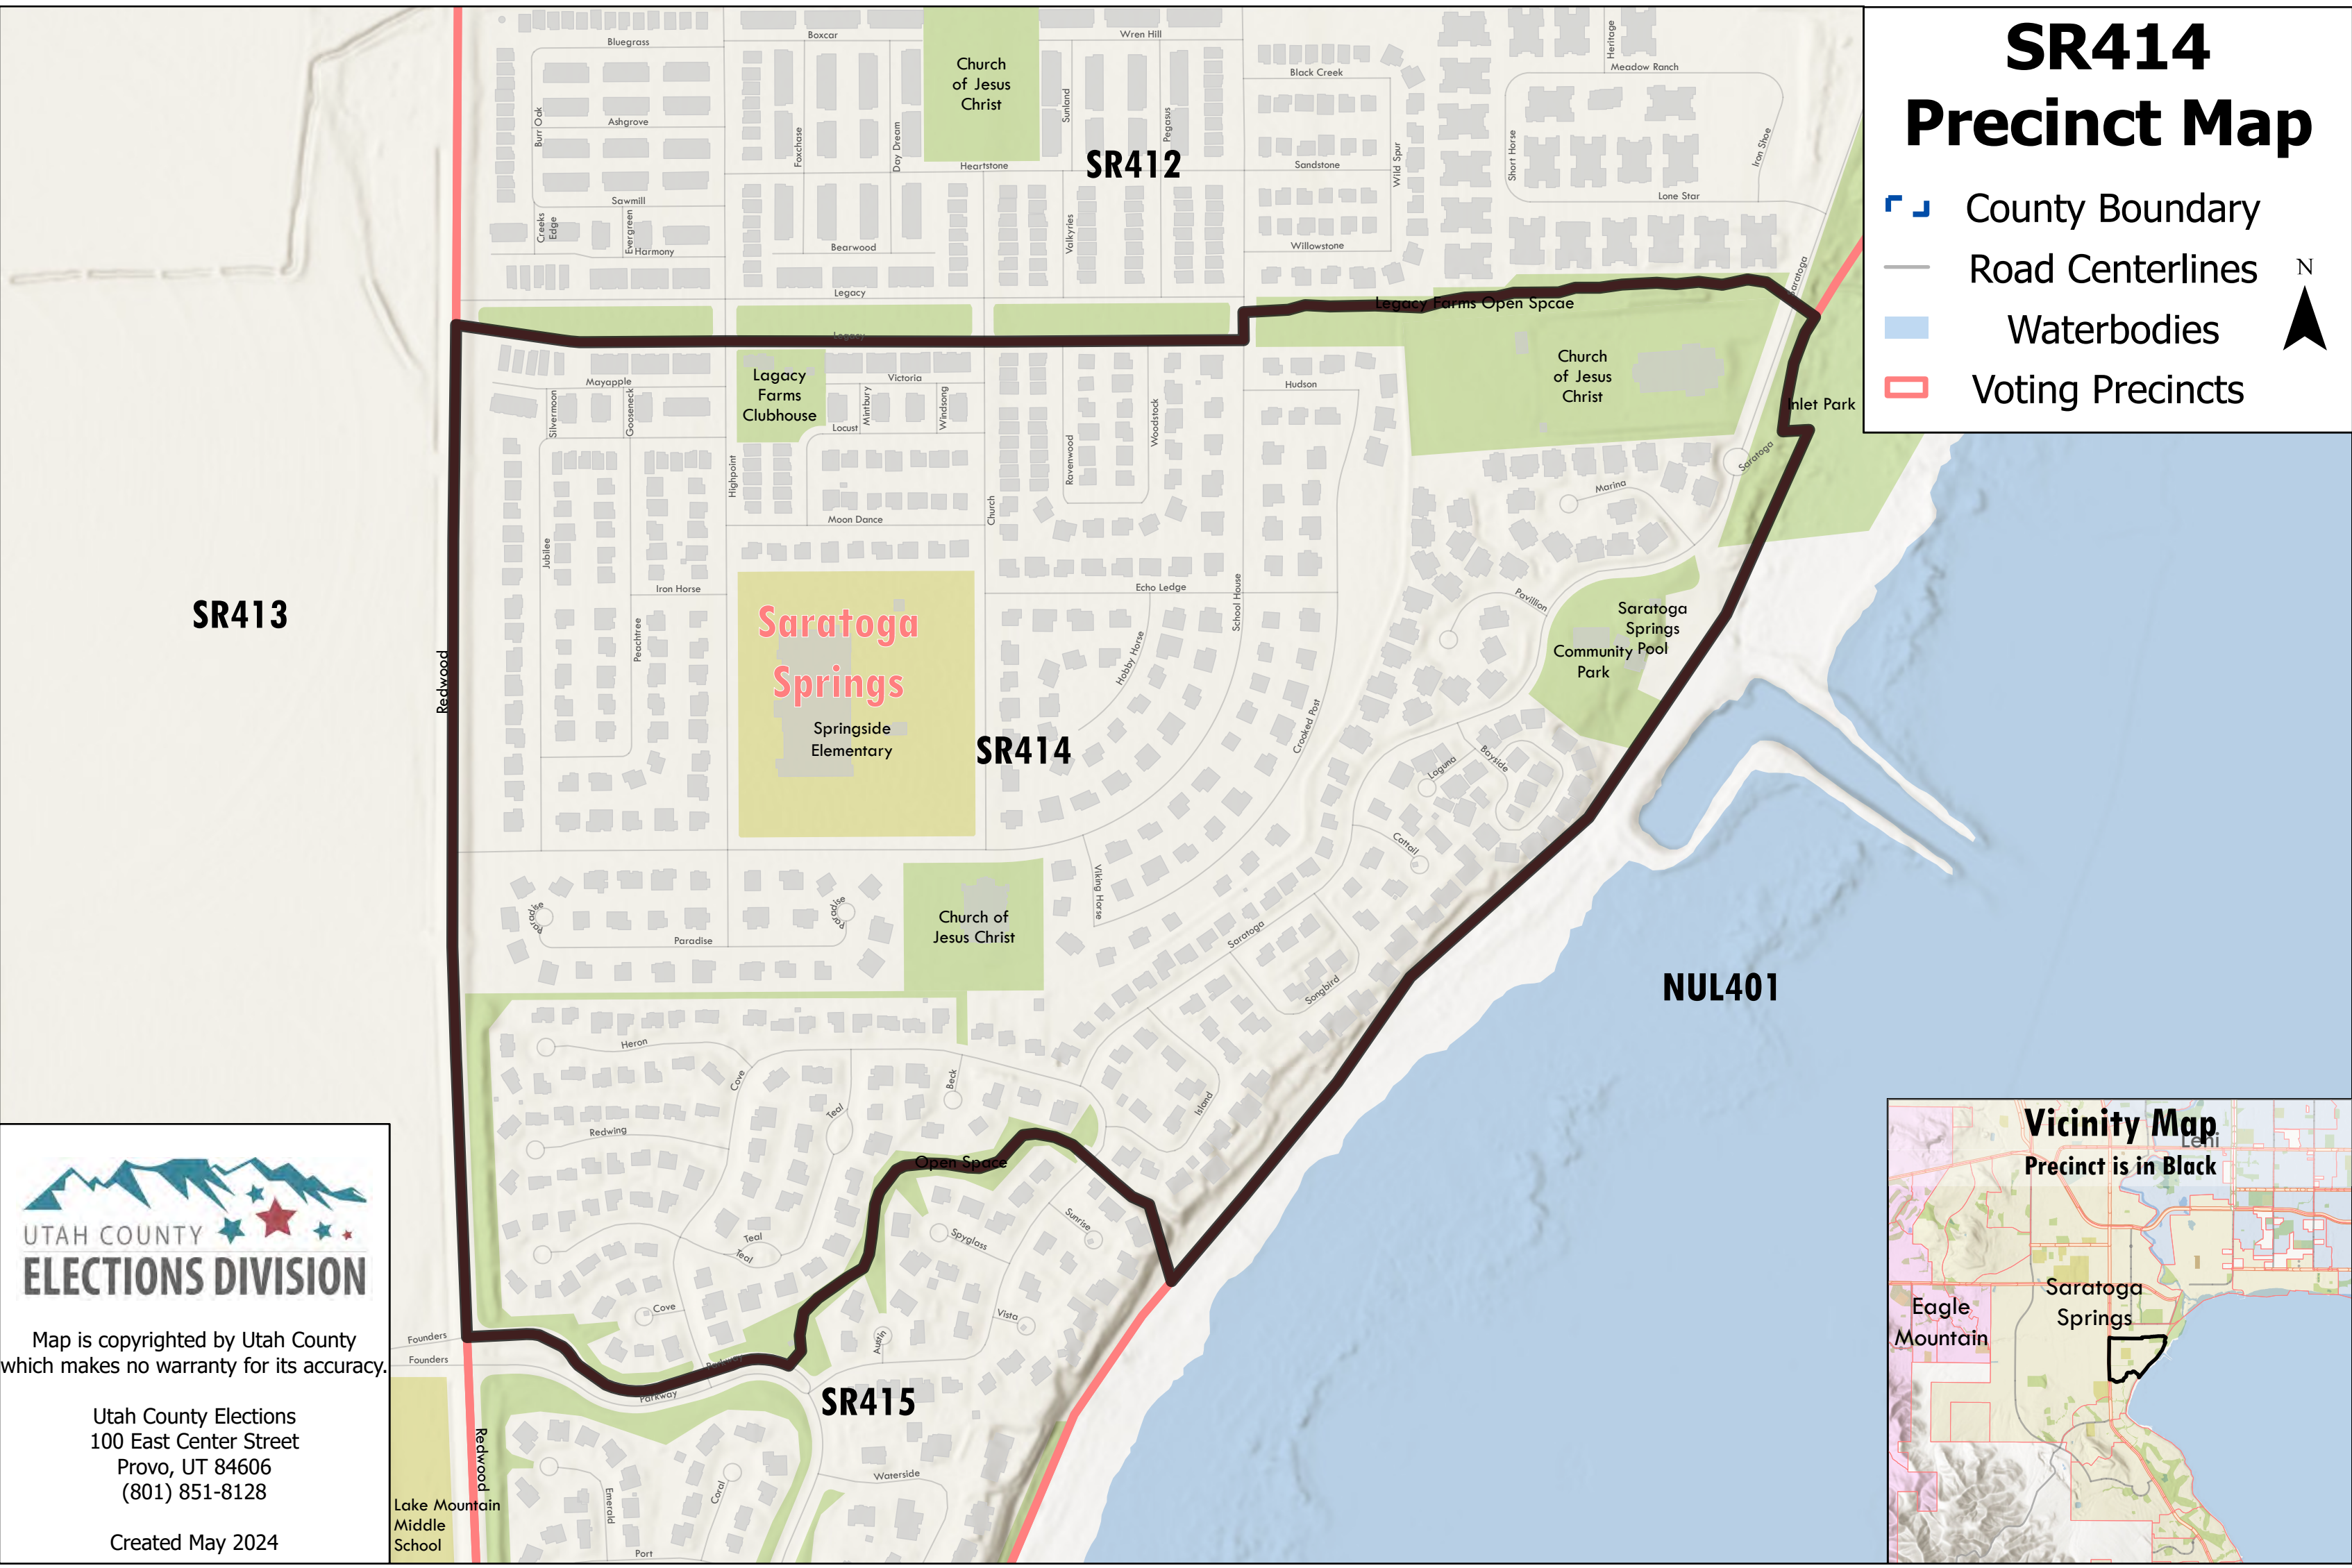

# SR414 Precinct Map

-  County Boundary
-  Road Centerlines
-  Waterbodies
-  Voting Precincts

**UTAH COUNTY  
ELECTIONS DIVISION**

Map is copyrighted by Utah County  
which makes no warranty for its accuracy.

Utah County Elections  
100 East Center Street  
Provo, UT 84606  
(801) 851-8128

Created May 2024

Lake Mountain  
Middle  
School