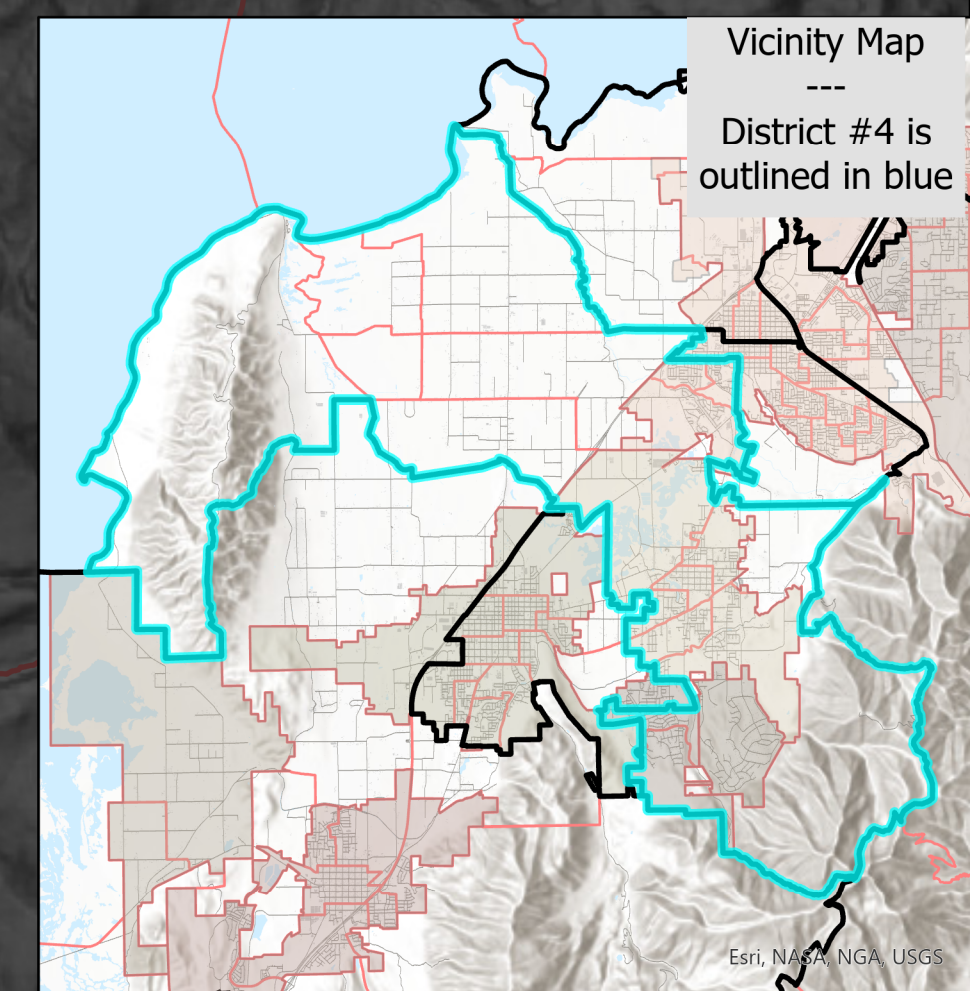

# Nebo School Board District 4

Southern Portion of District #4

### Legend

- County Boundar Line
- Voting Precincts
- Road Centerlines
- Waterbodies

Map is copyrighted by Utah County, which makes no warranty for its accuracy.

Utah County Elections  
100 East Center Street  
Provo, UT 84606  
(801) 851-8128

Created Feb 2022

ESRI, NGA, NGA, USGS