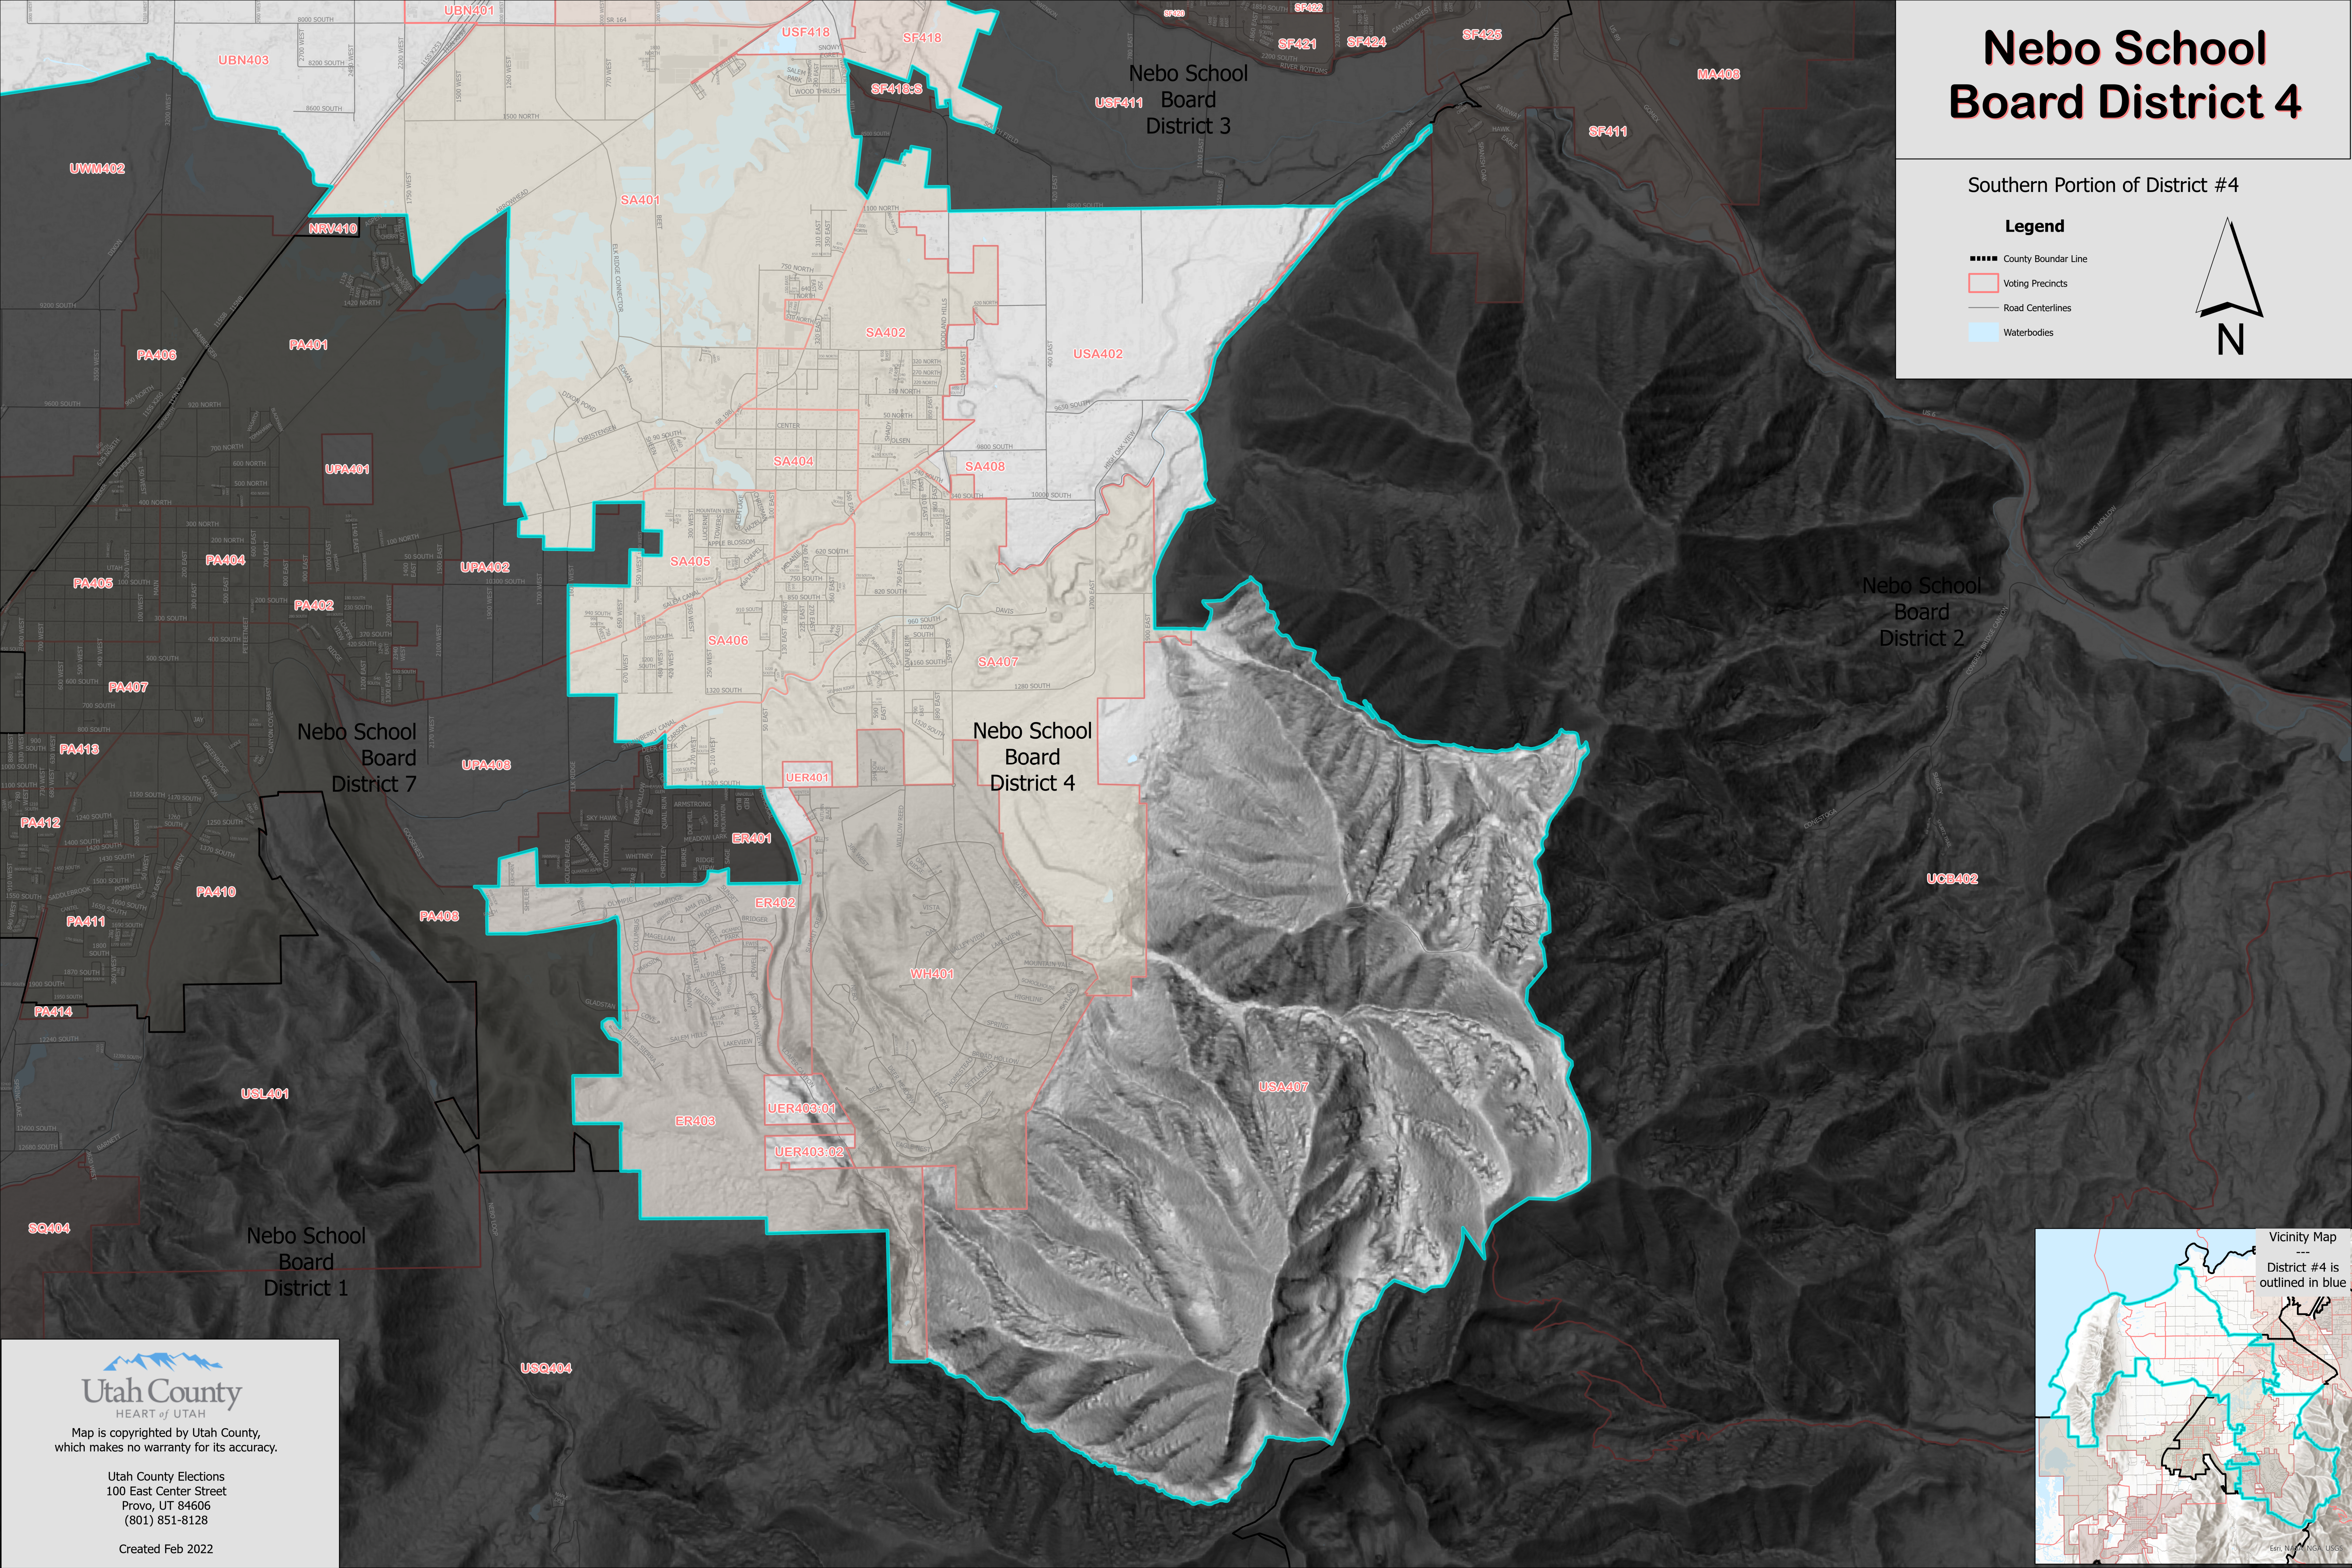

# Nebo School Board District 4

Southern Portion of District #4

### Legend

- County Boundar Line
- Voting Precincts
- Road Centerlines
- Waterbodies

Map is copyrighted by Utah County, which makes no warranty for its accuracy.

Utah County Elections  
100 East Center Street  
Provo, UT 84606  
(801) 851-8128

Created Feb 2022

ESRI, NGA, NGA, USGS