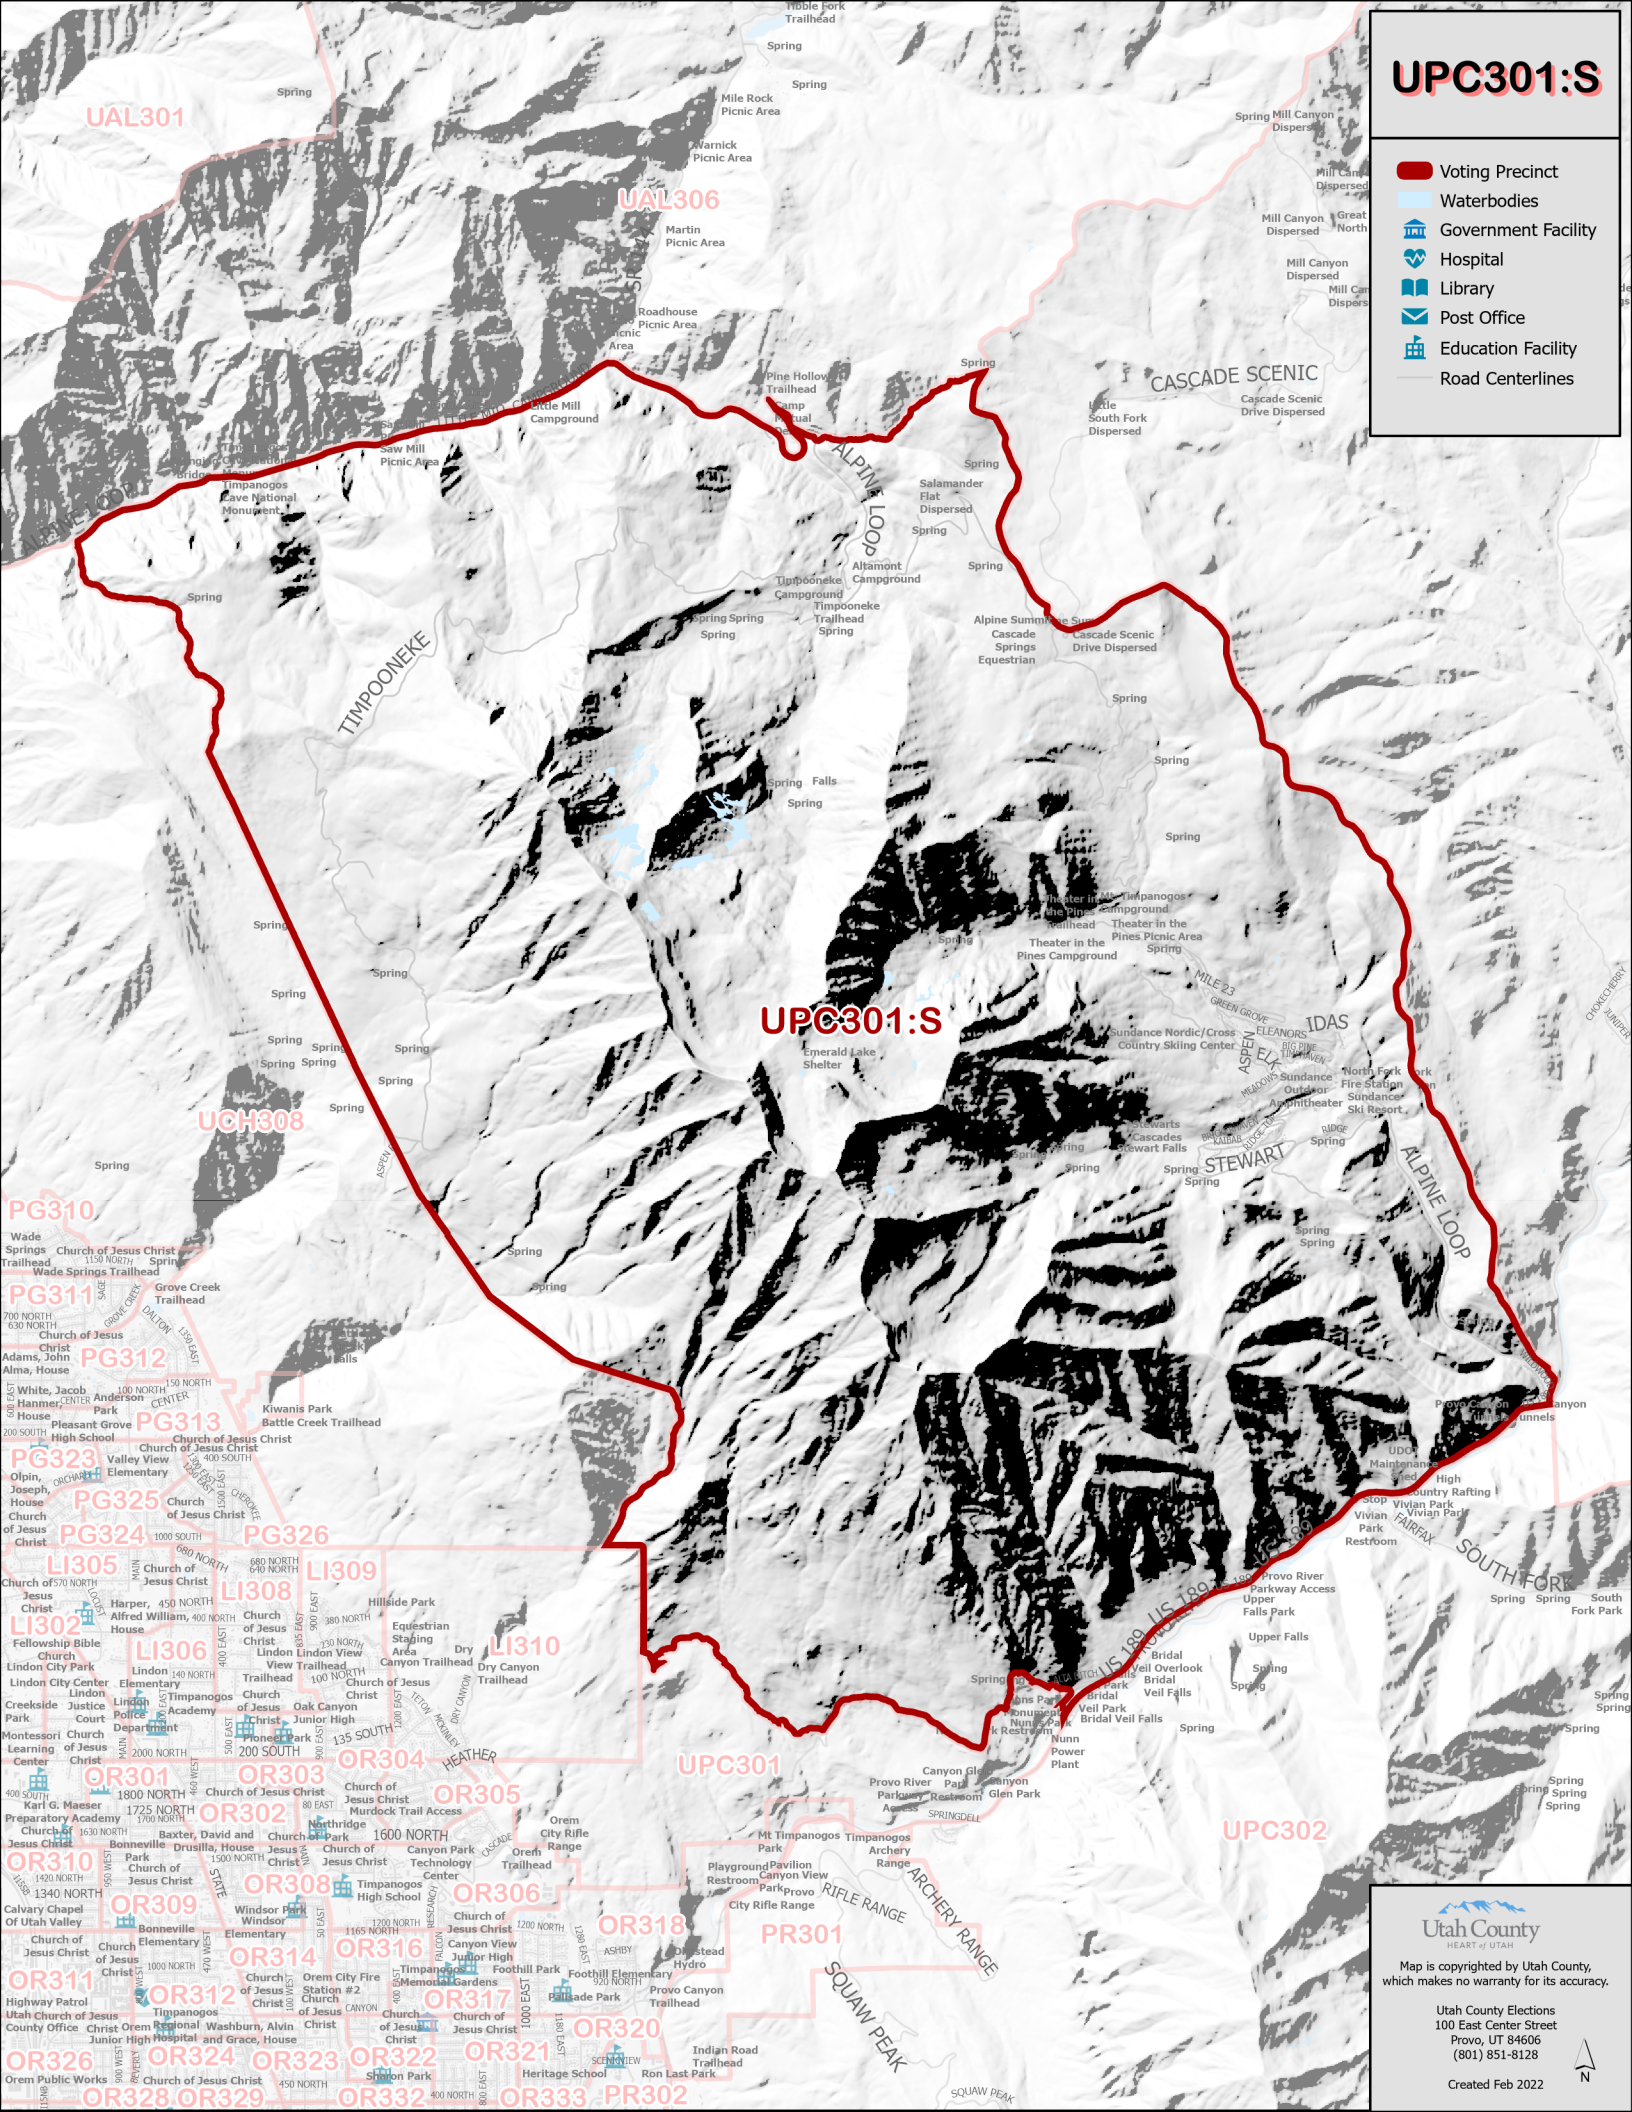

UPC301:S

- Voting Precinct
- Waterbodies
- Government Facility
- Hospital
- Library
- Post Office
- Education Facility
- Road Centerlines

Utah County
HEART OF UTAH

Map is copyrighted by Utah County, which makes no warranty for its accuracy.

Utah County Elections
100 East Center Street
Provo, UT 84606
(801) 851-8128

Created Feb 2022