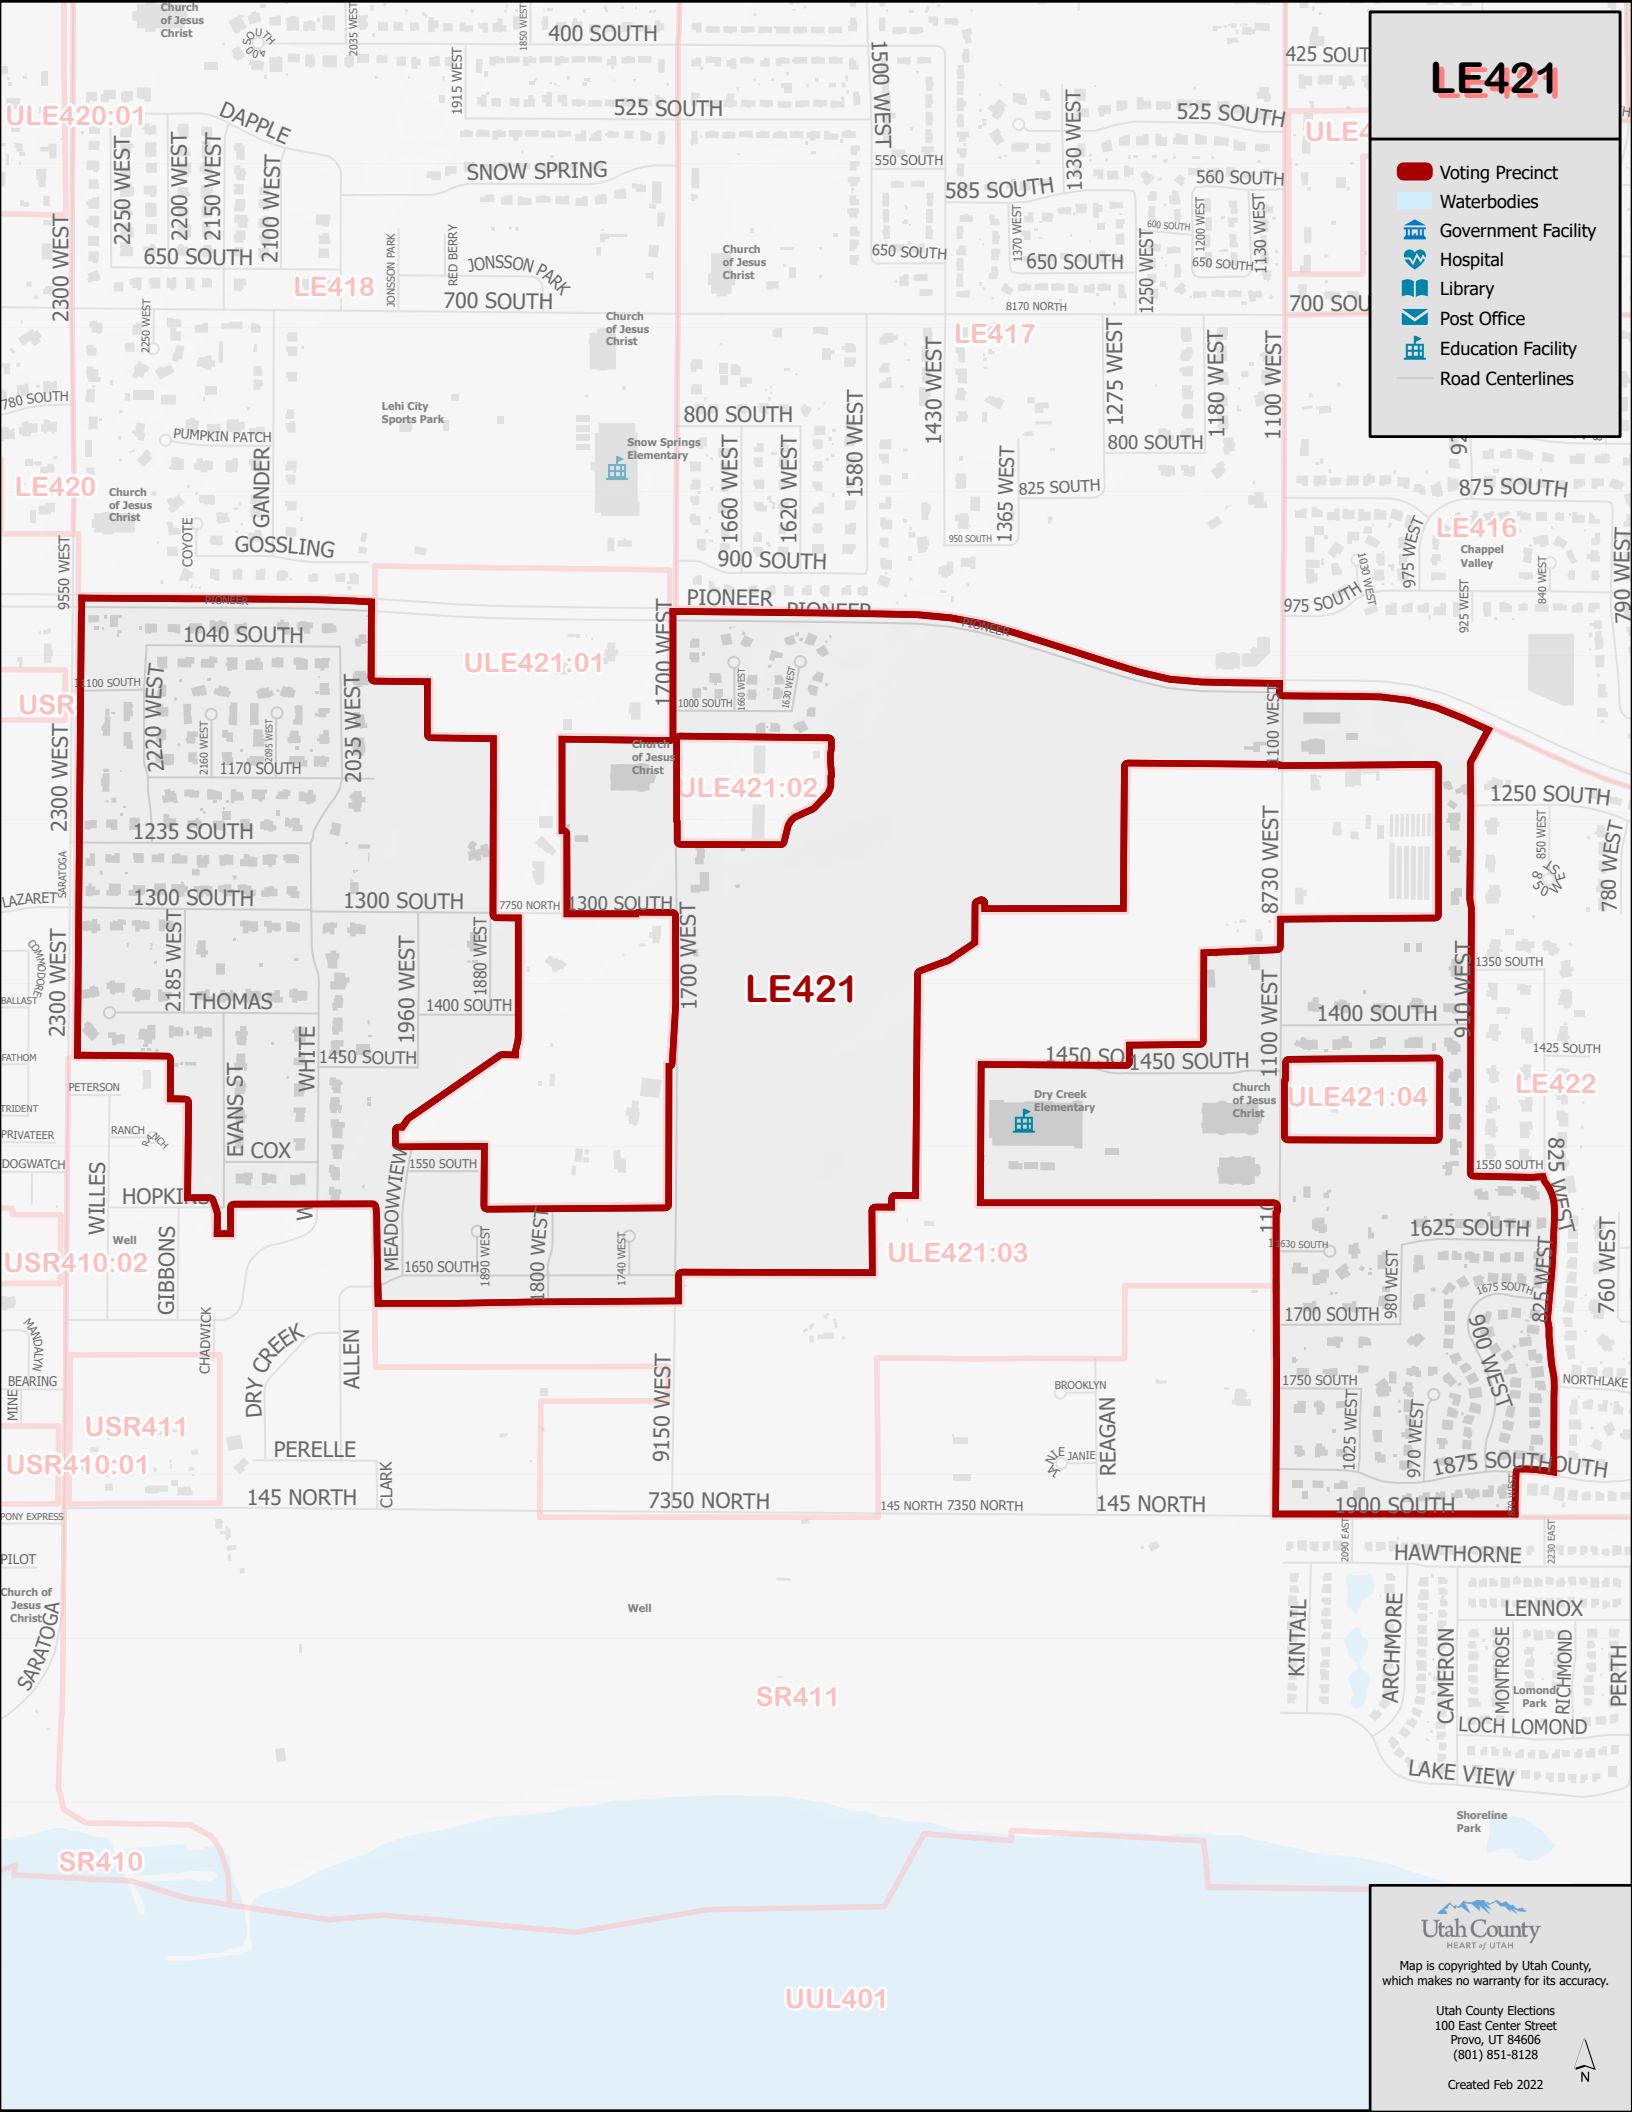

# LE421

-  Voting Precinct
-  Waterbodies
-  Government Facility
-  Hospital
-  Library
-  Post Office
-  Education Facility
-  Road Centerlines

Map is copyrighted by Utah County, which makes no warranty for its accuracy.

Utah County Elections  
100 East Center Street  
Provo, UT 84606  
(801) 851-8128

Created Feb 2022