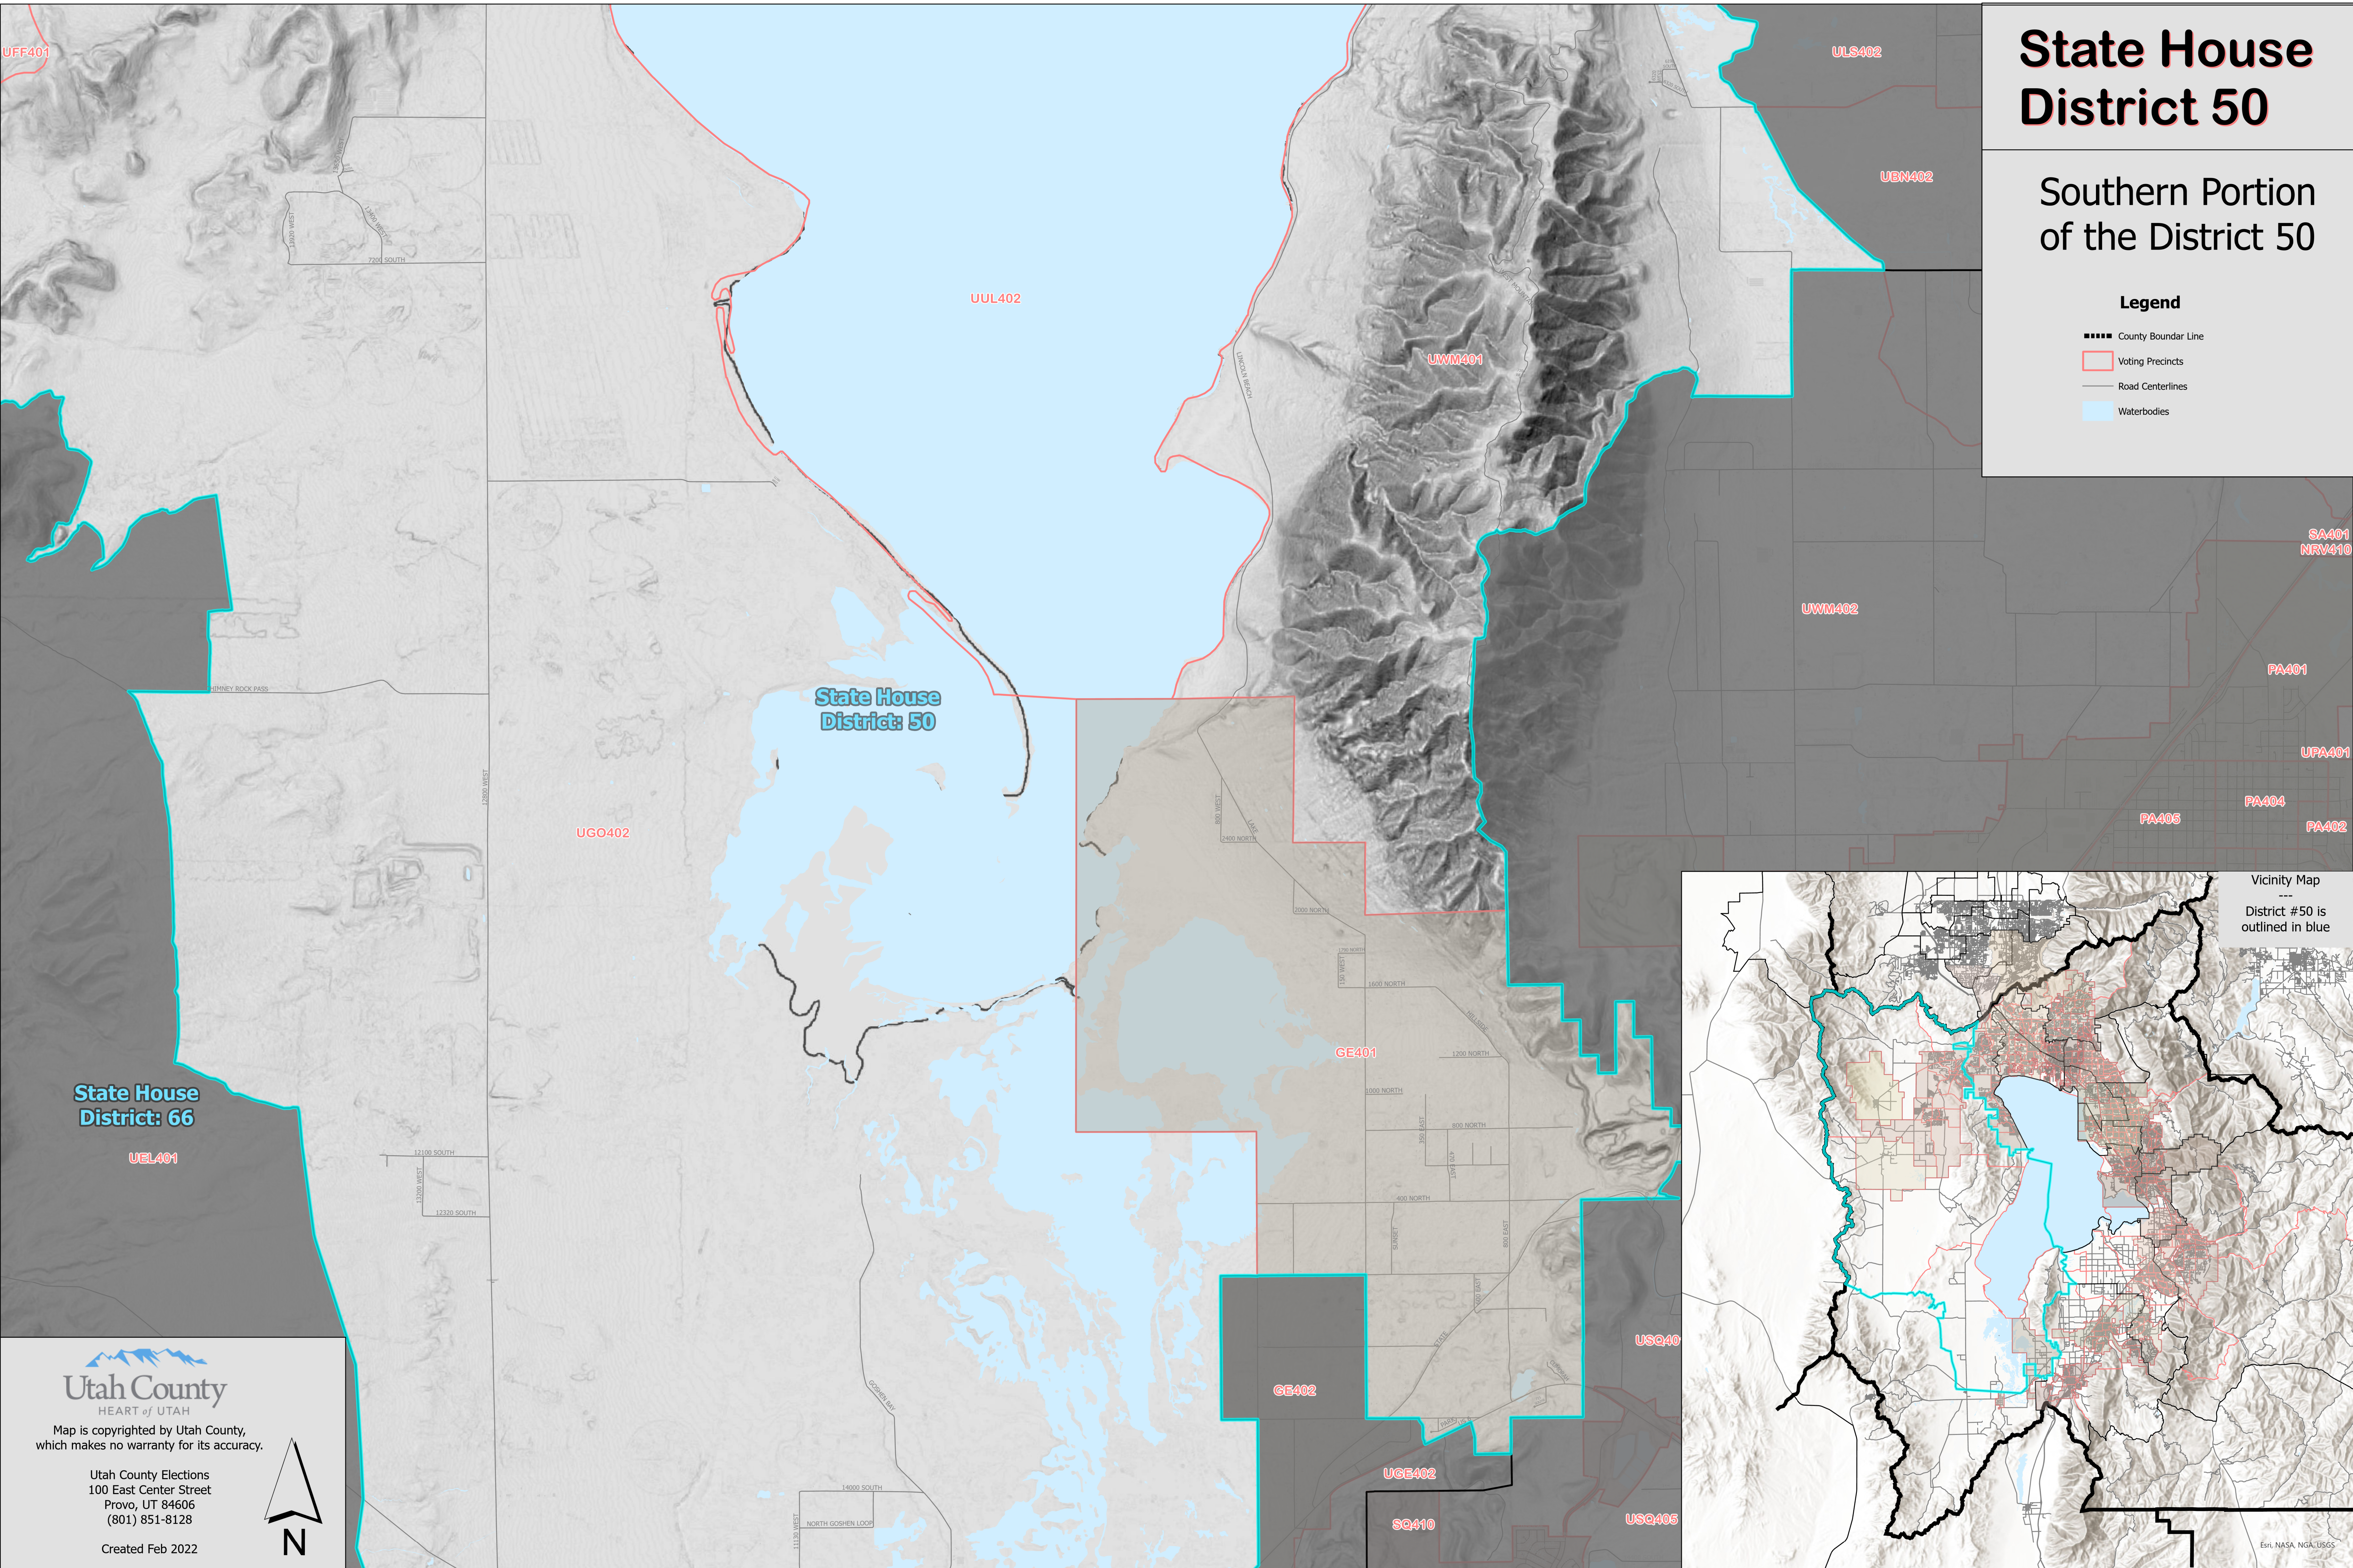

State House District 50

Southern Portion of the District 50

Legend

- County Boundar Line
- Voting Precincts
- Road Centerlines
- Waterbodies

State House District: 50

State House District: 66

Map is copyrighted by Utah County, which makes no warranty for its accuracy.

Utah County Elections
100 East Center Street
Provo, UT 84606
(801) 851-8128

Created Feb 2022

Vicinity Map

District #50 is outlined in blue

Esri, NASA, NGA, USGS