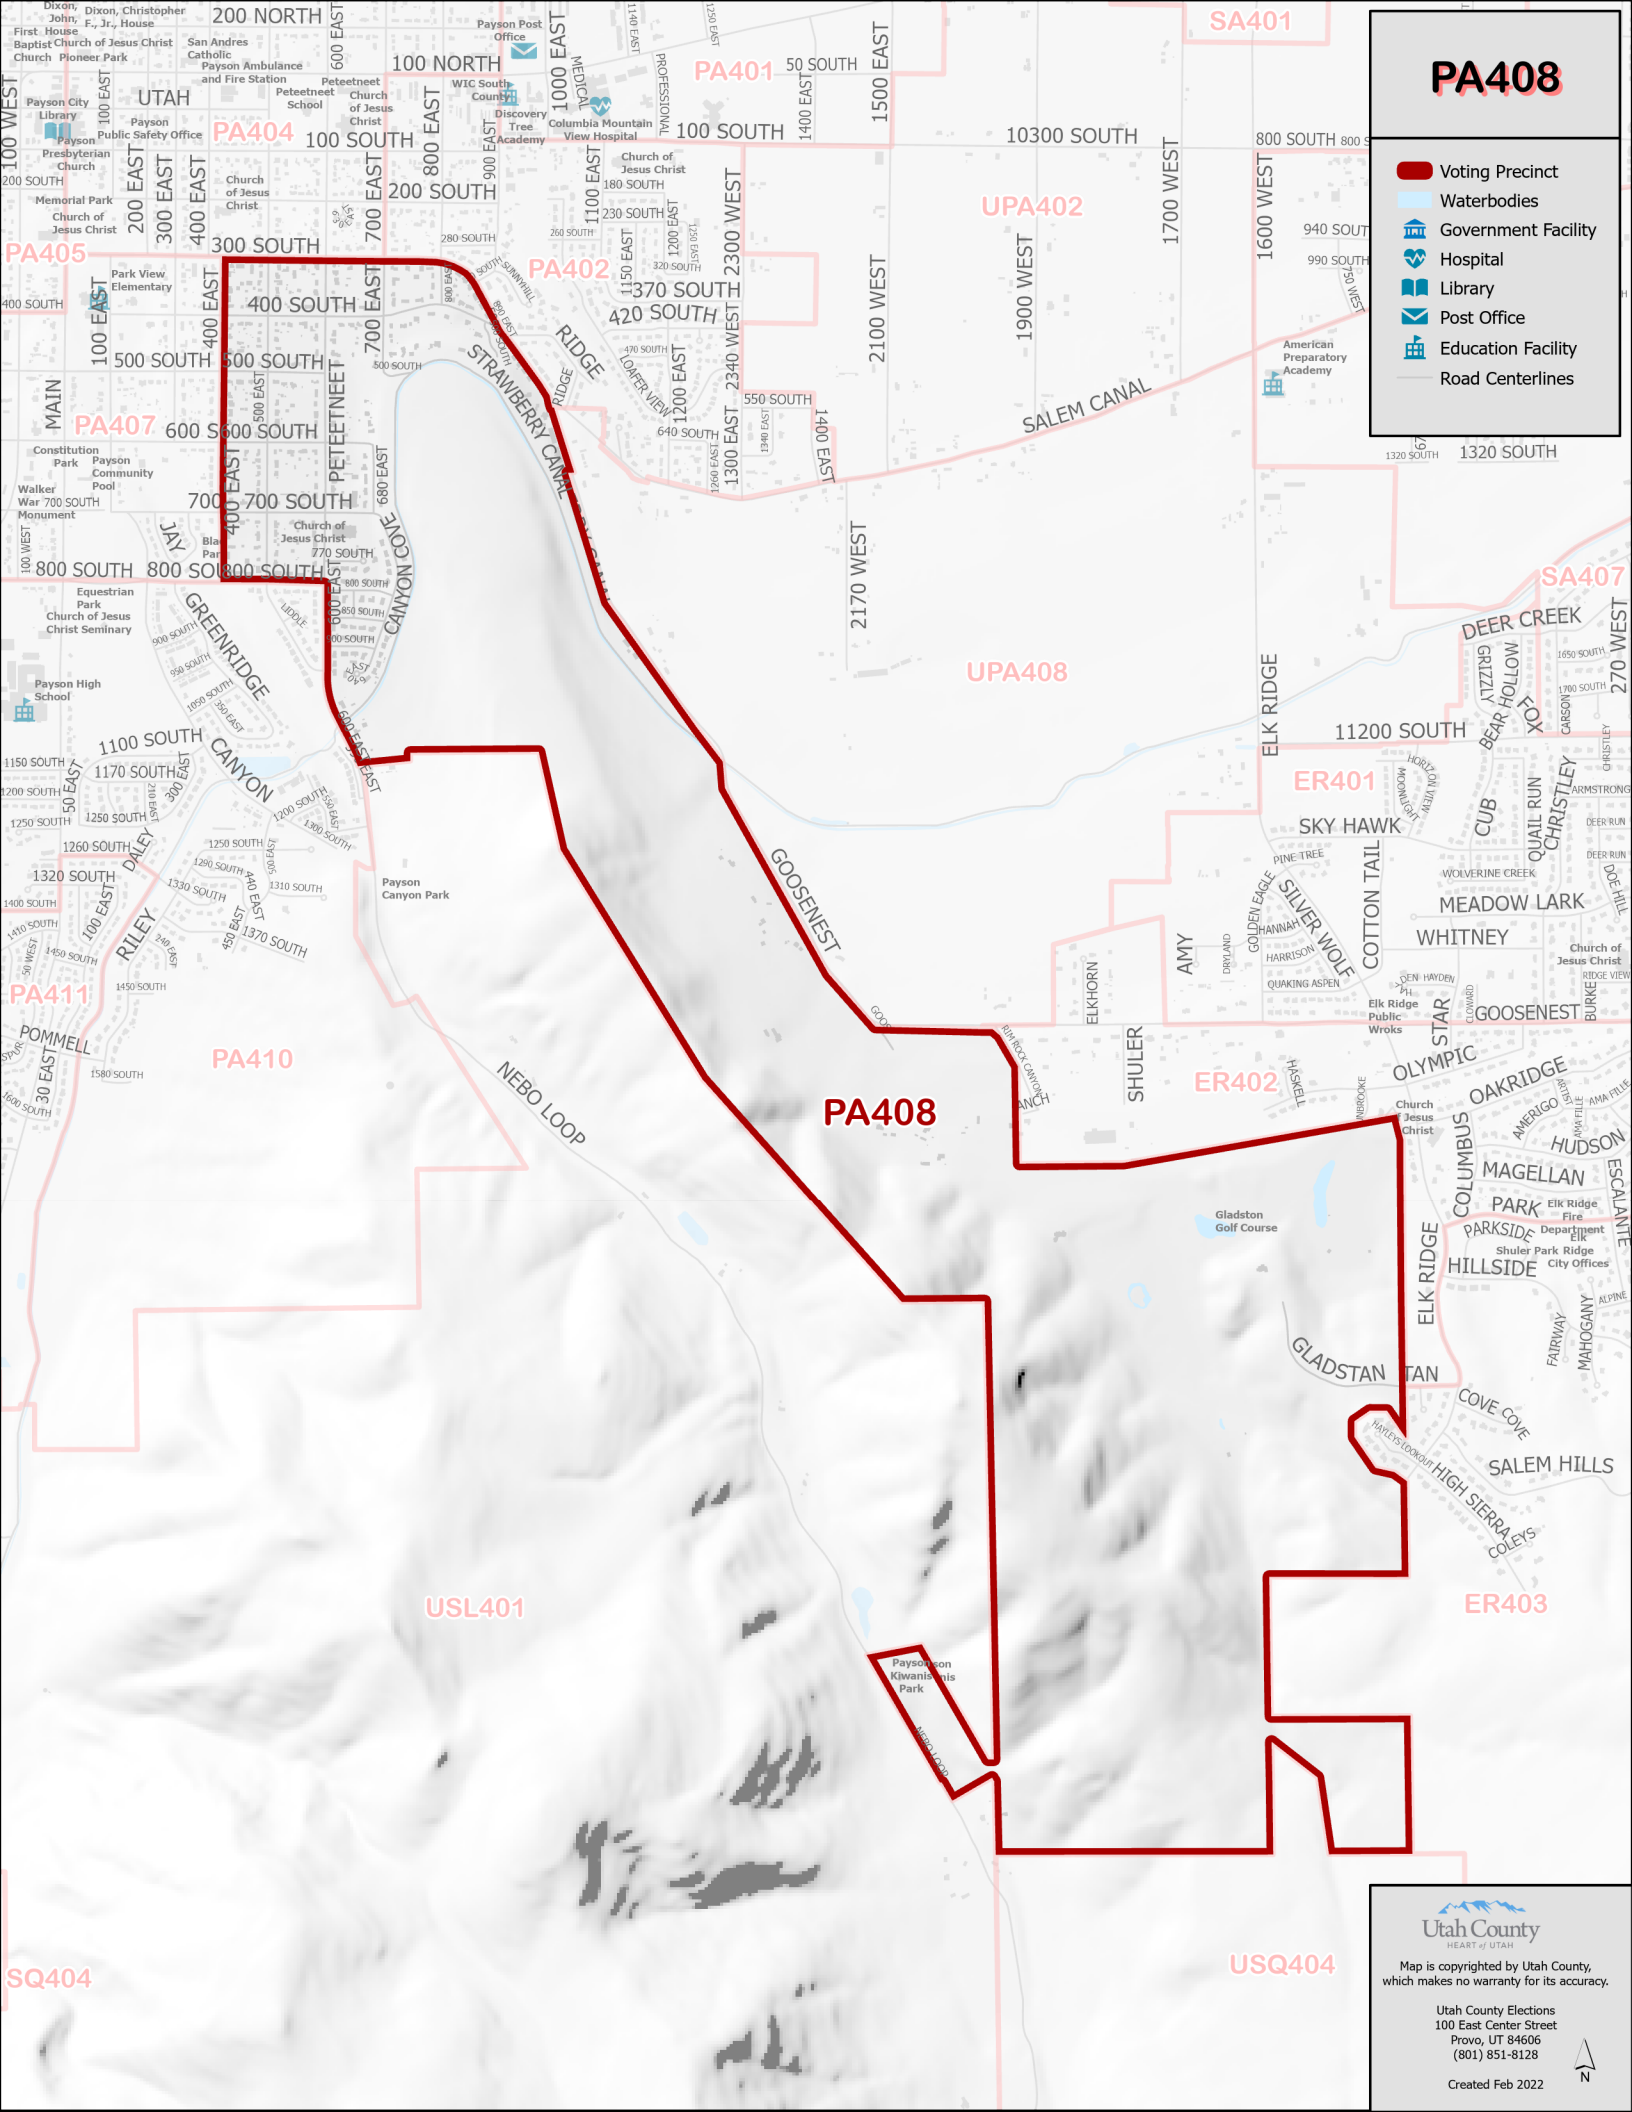

PA408

- Voting Precinct
- Waterbodies
- Government Facility
- Hospital
- Library
- Post Office
- Education Facility
- Road Centerlines

Utah County
HEART of UTAH

Created Feb 2022