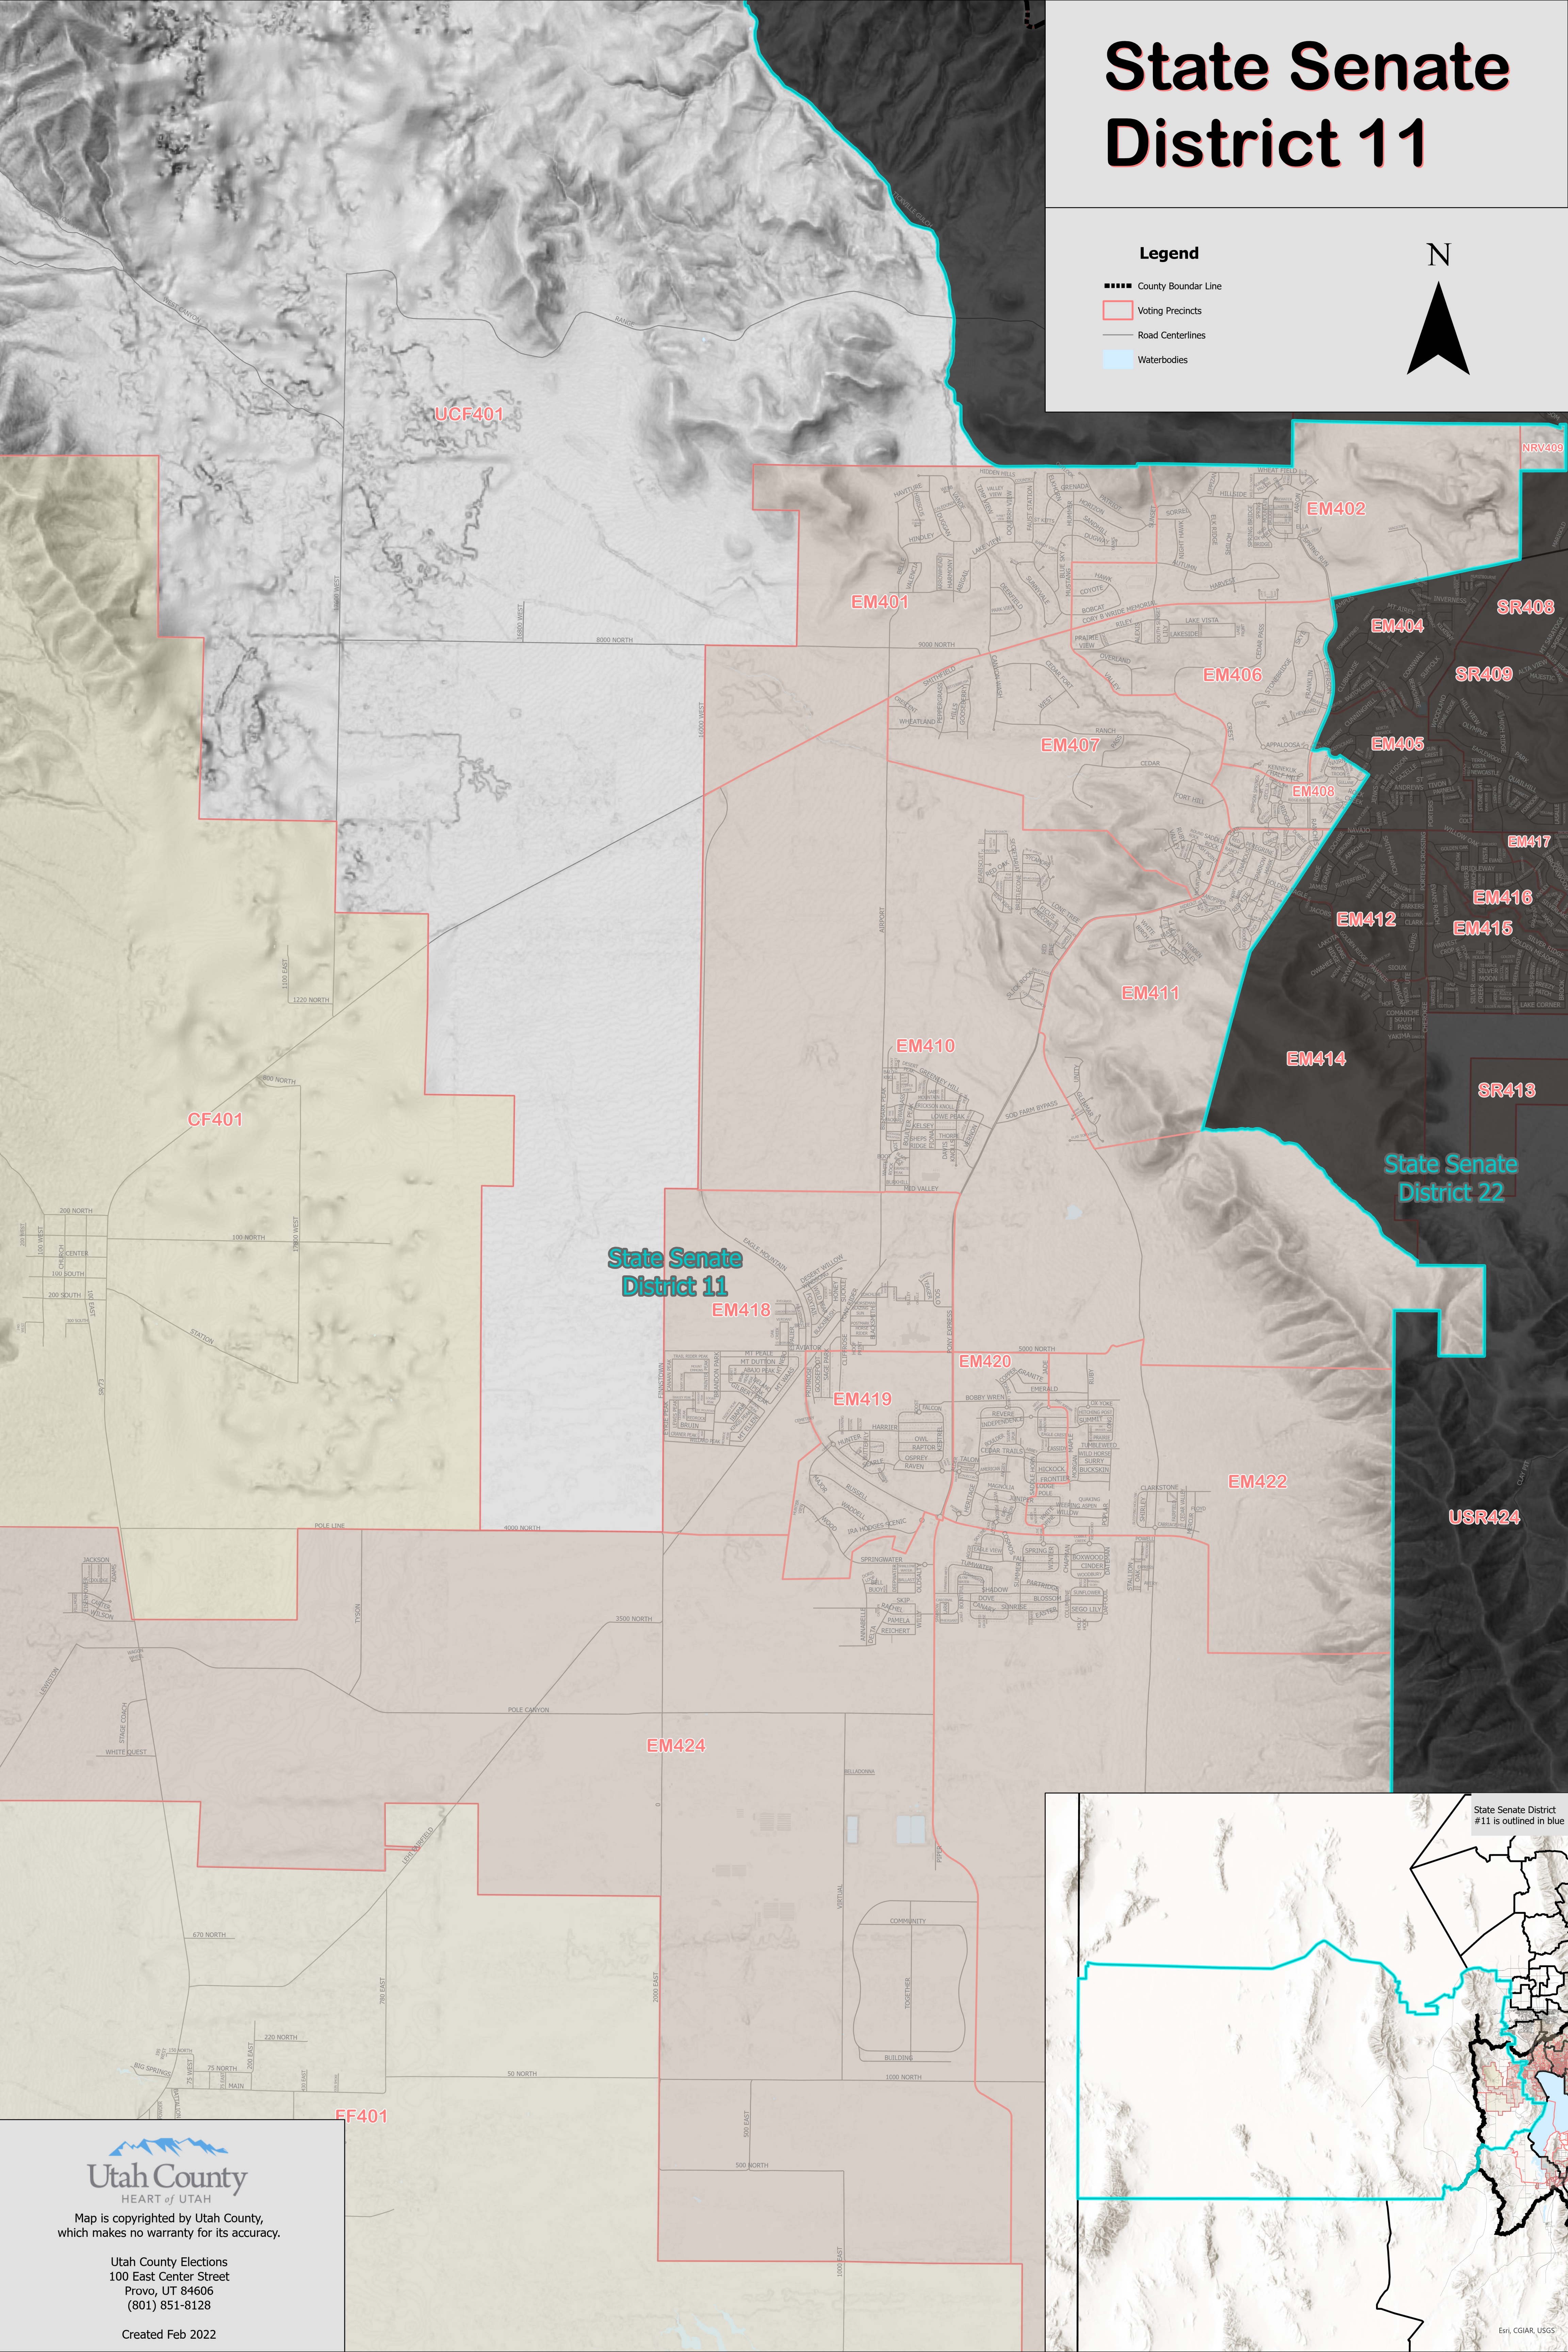

State Senate District 11

Legend

- County Boundar Line
- Voting Precincts
- Road Centerlines
- Waterbodies

N

State Senate District 11

State Senate District 22

USR424

Utah County
HEART of UTAH

Map is copyrighted by Utah County, which makes no warranty for its accuracy.

Utah County Elections
100 East Center Street
Provo, UT 84606
(801) 851-8128

Created Feb 2022

State Senate District #11 is outlined in blue

Enr, CGIAR, USGS