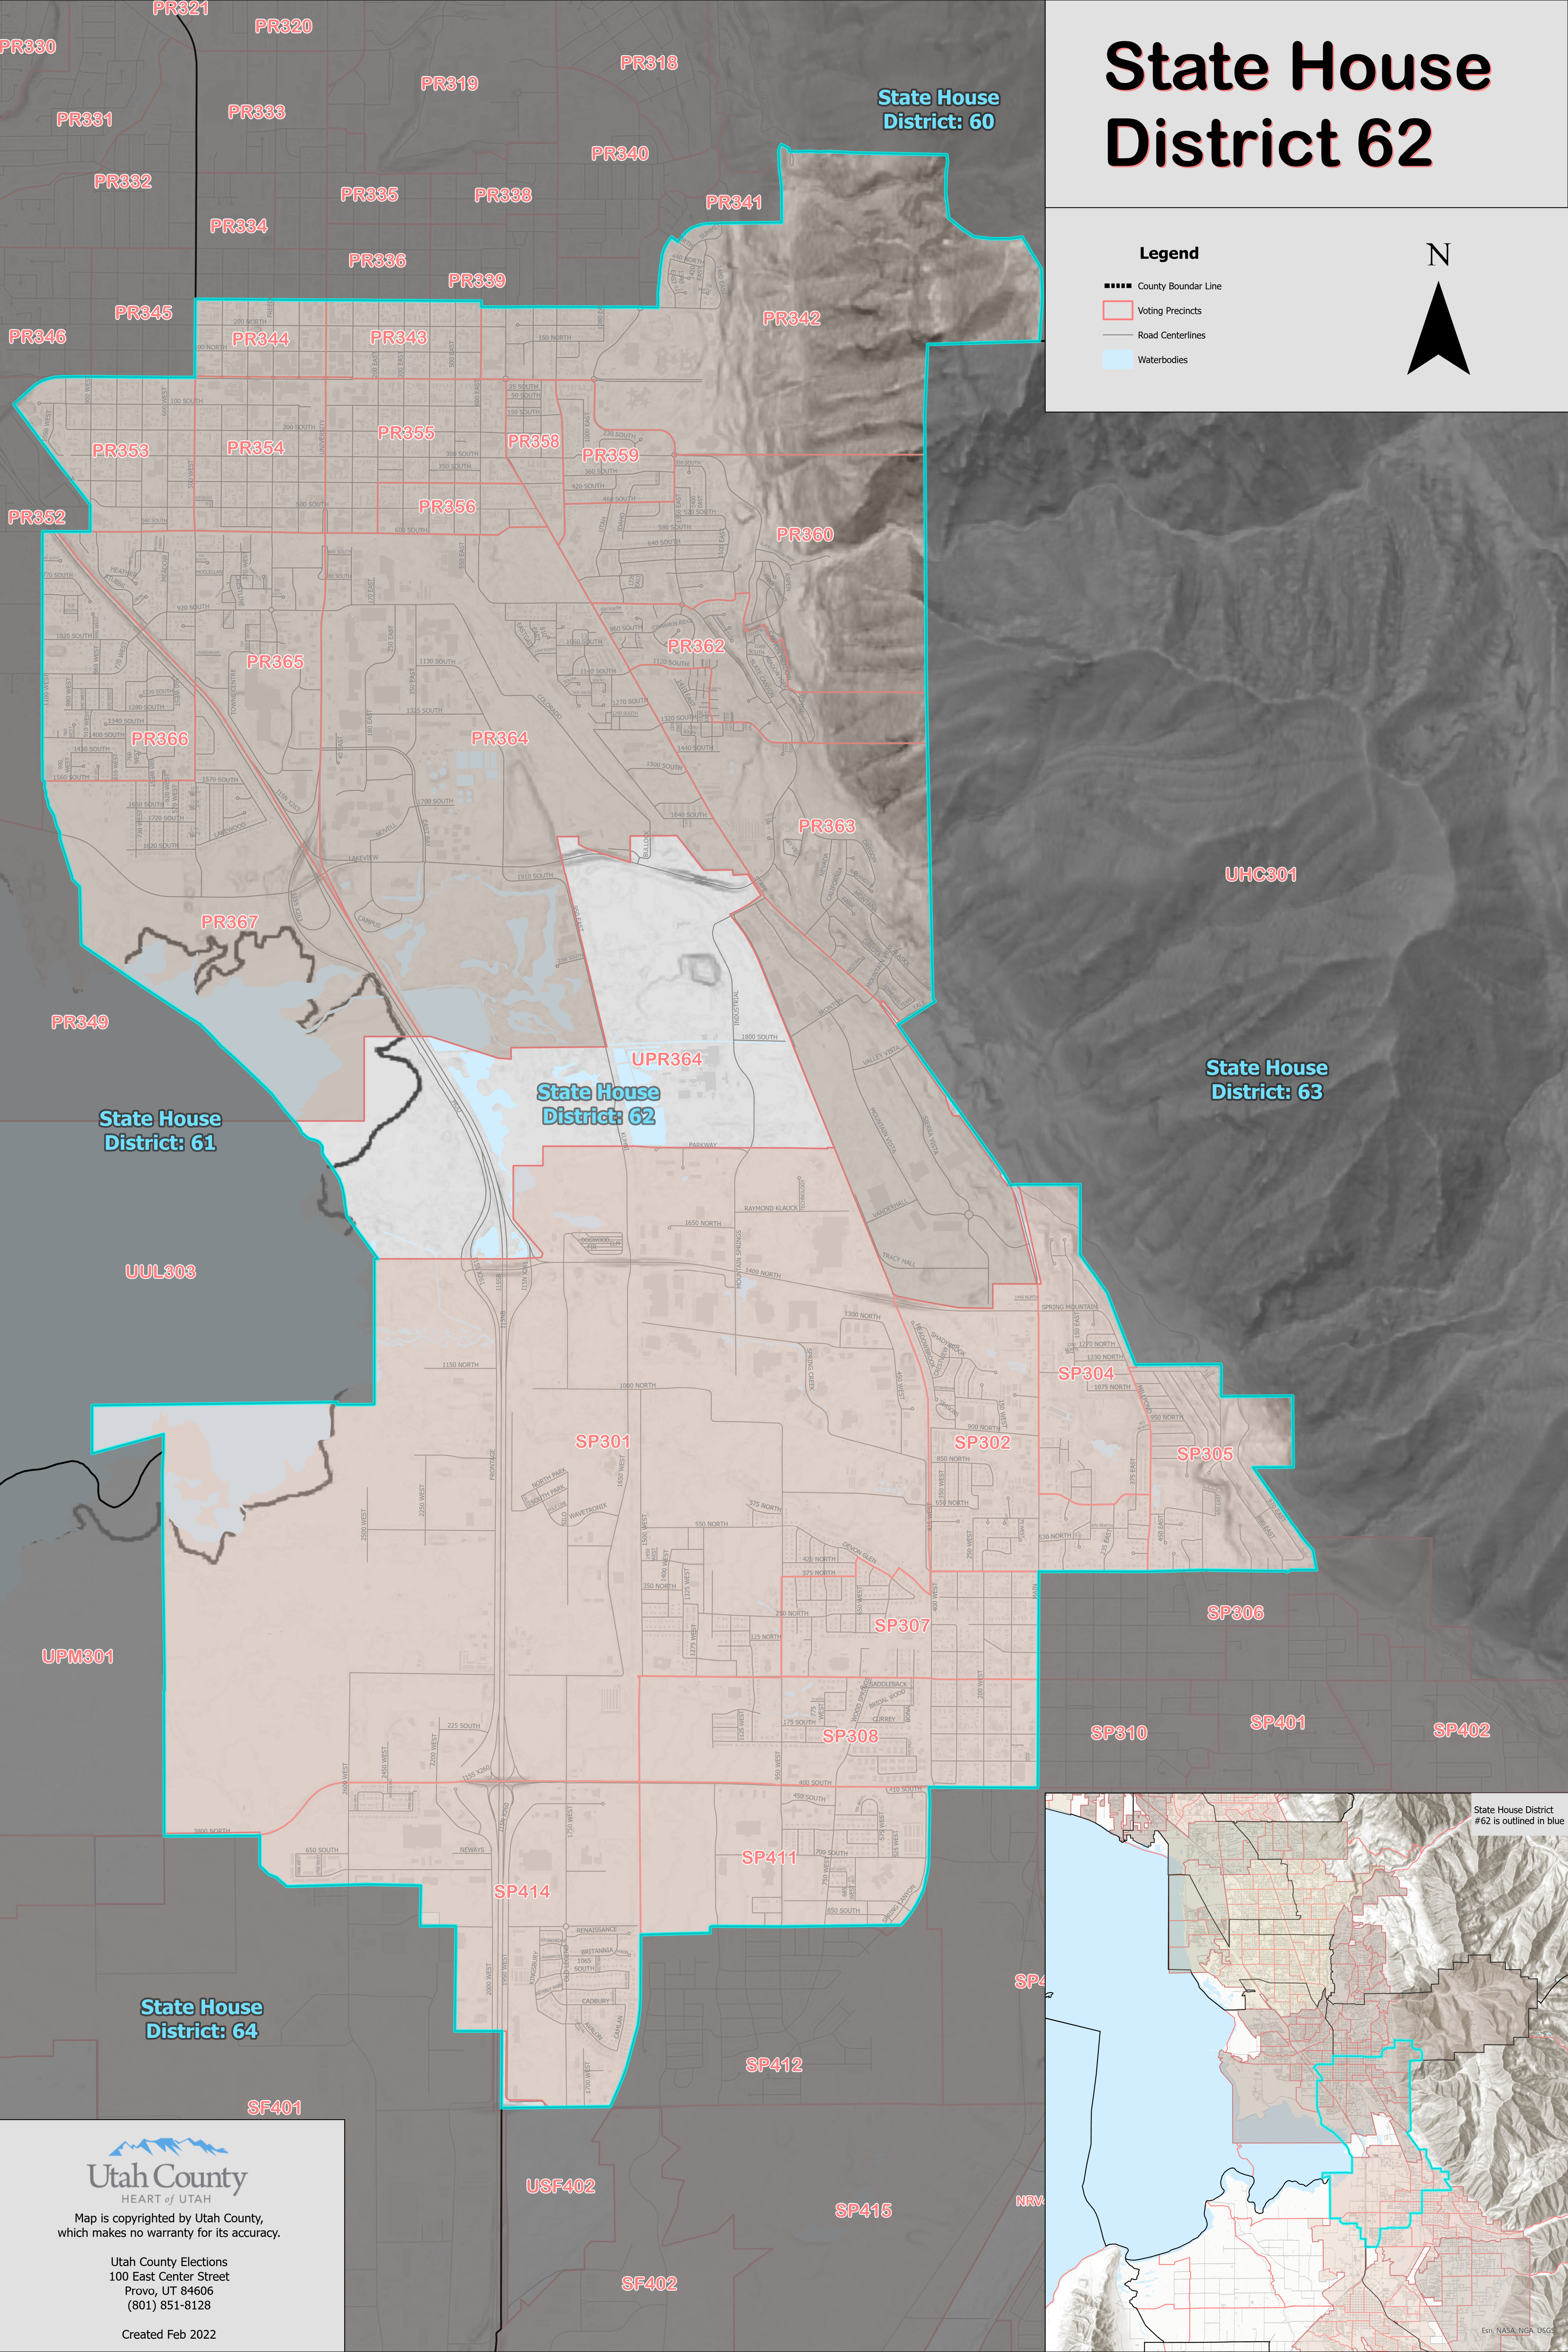

# State House District 62

## Legend

- County Boundar Line
- Voting Precincts
- Road Centerlines
- Waterbodies

N

**Utah County**  
HEART of UTAH

Map is copyrighted by Utah County,  
which makes no warranty for its accuracy.

Utah County Elections  
100 East Center Street  
Provo, UT 84606  
(801) 851-8128

Created Feb 2022

Esri, NASA, NGA, USGS