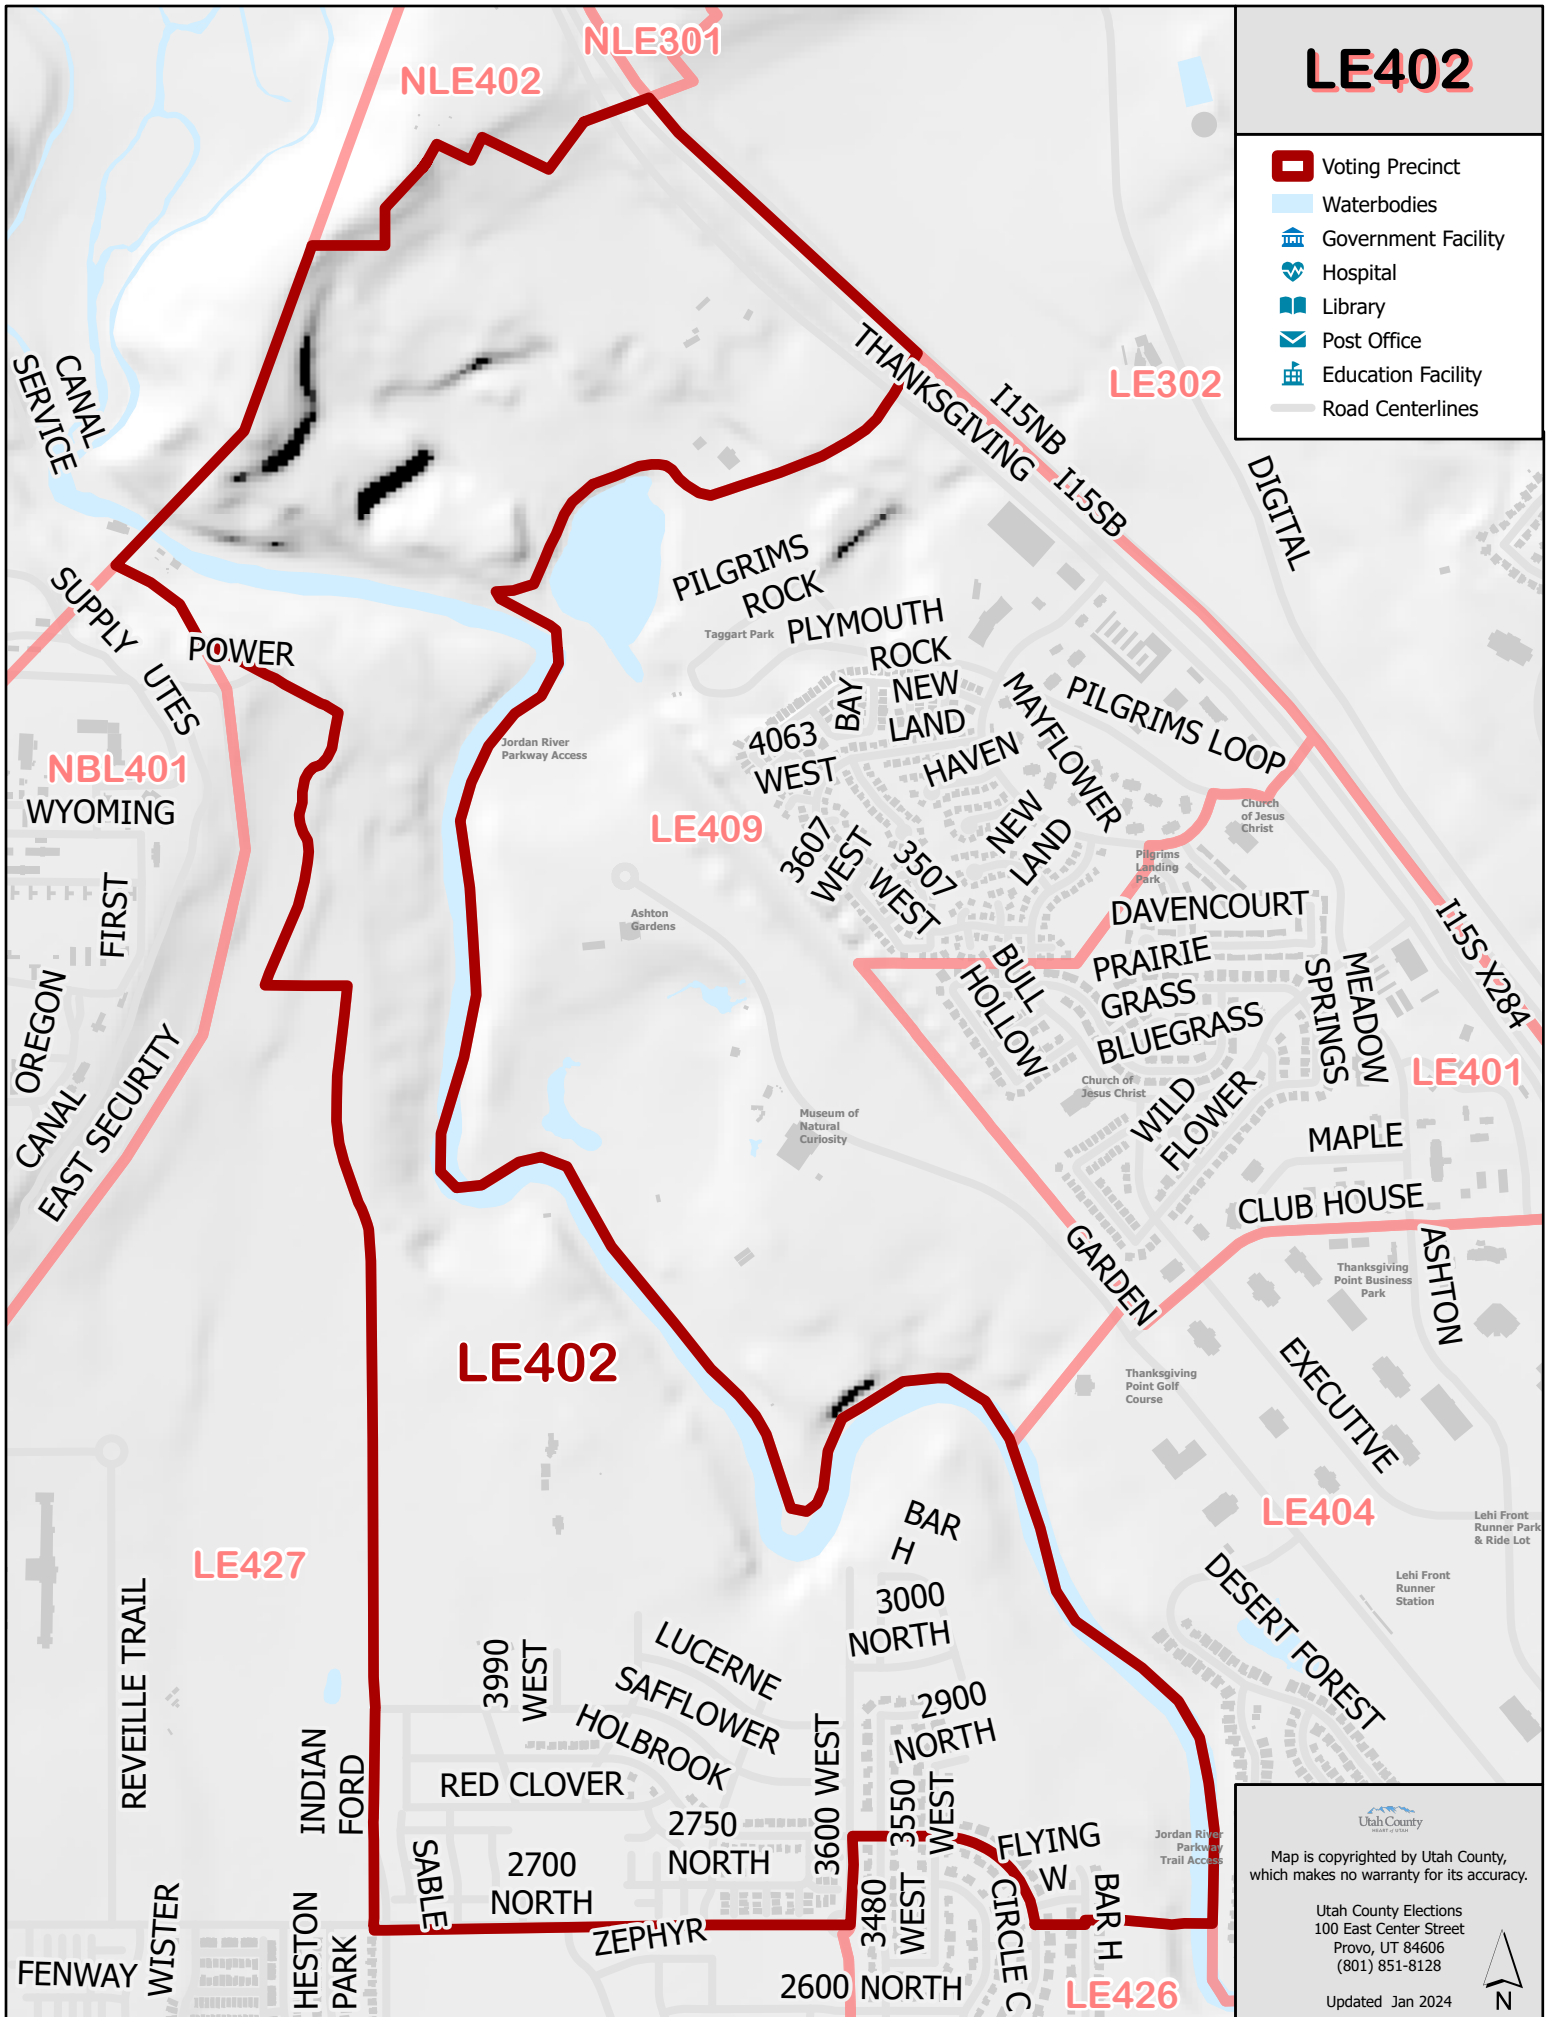

LE402

-  Voting Precinct
-  Waterbodies
-  Government Facility
-  Hospital
-  Library
-  Post Office
-  Education Facility
-  Road Centerlines

Map is copyrighted by Utah County, which makes no warranty for its accuracy.
Utah County Elections
100 East Center Street
Provo, UT 84606
(801) 851-8128
Updated Jan 2024