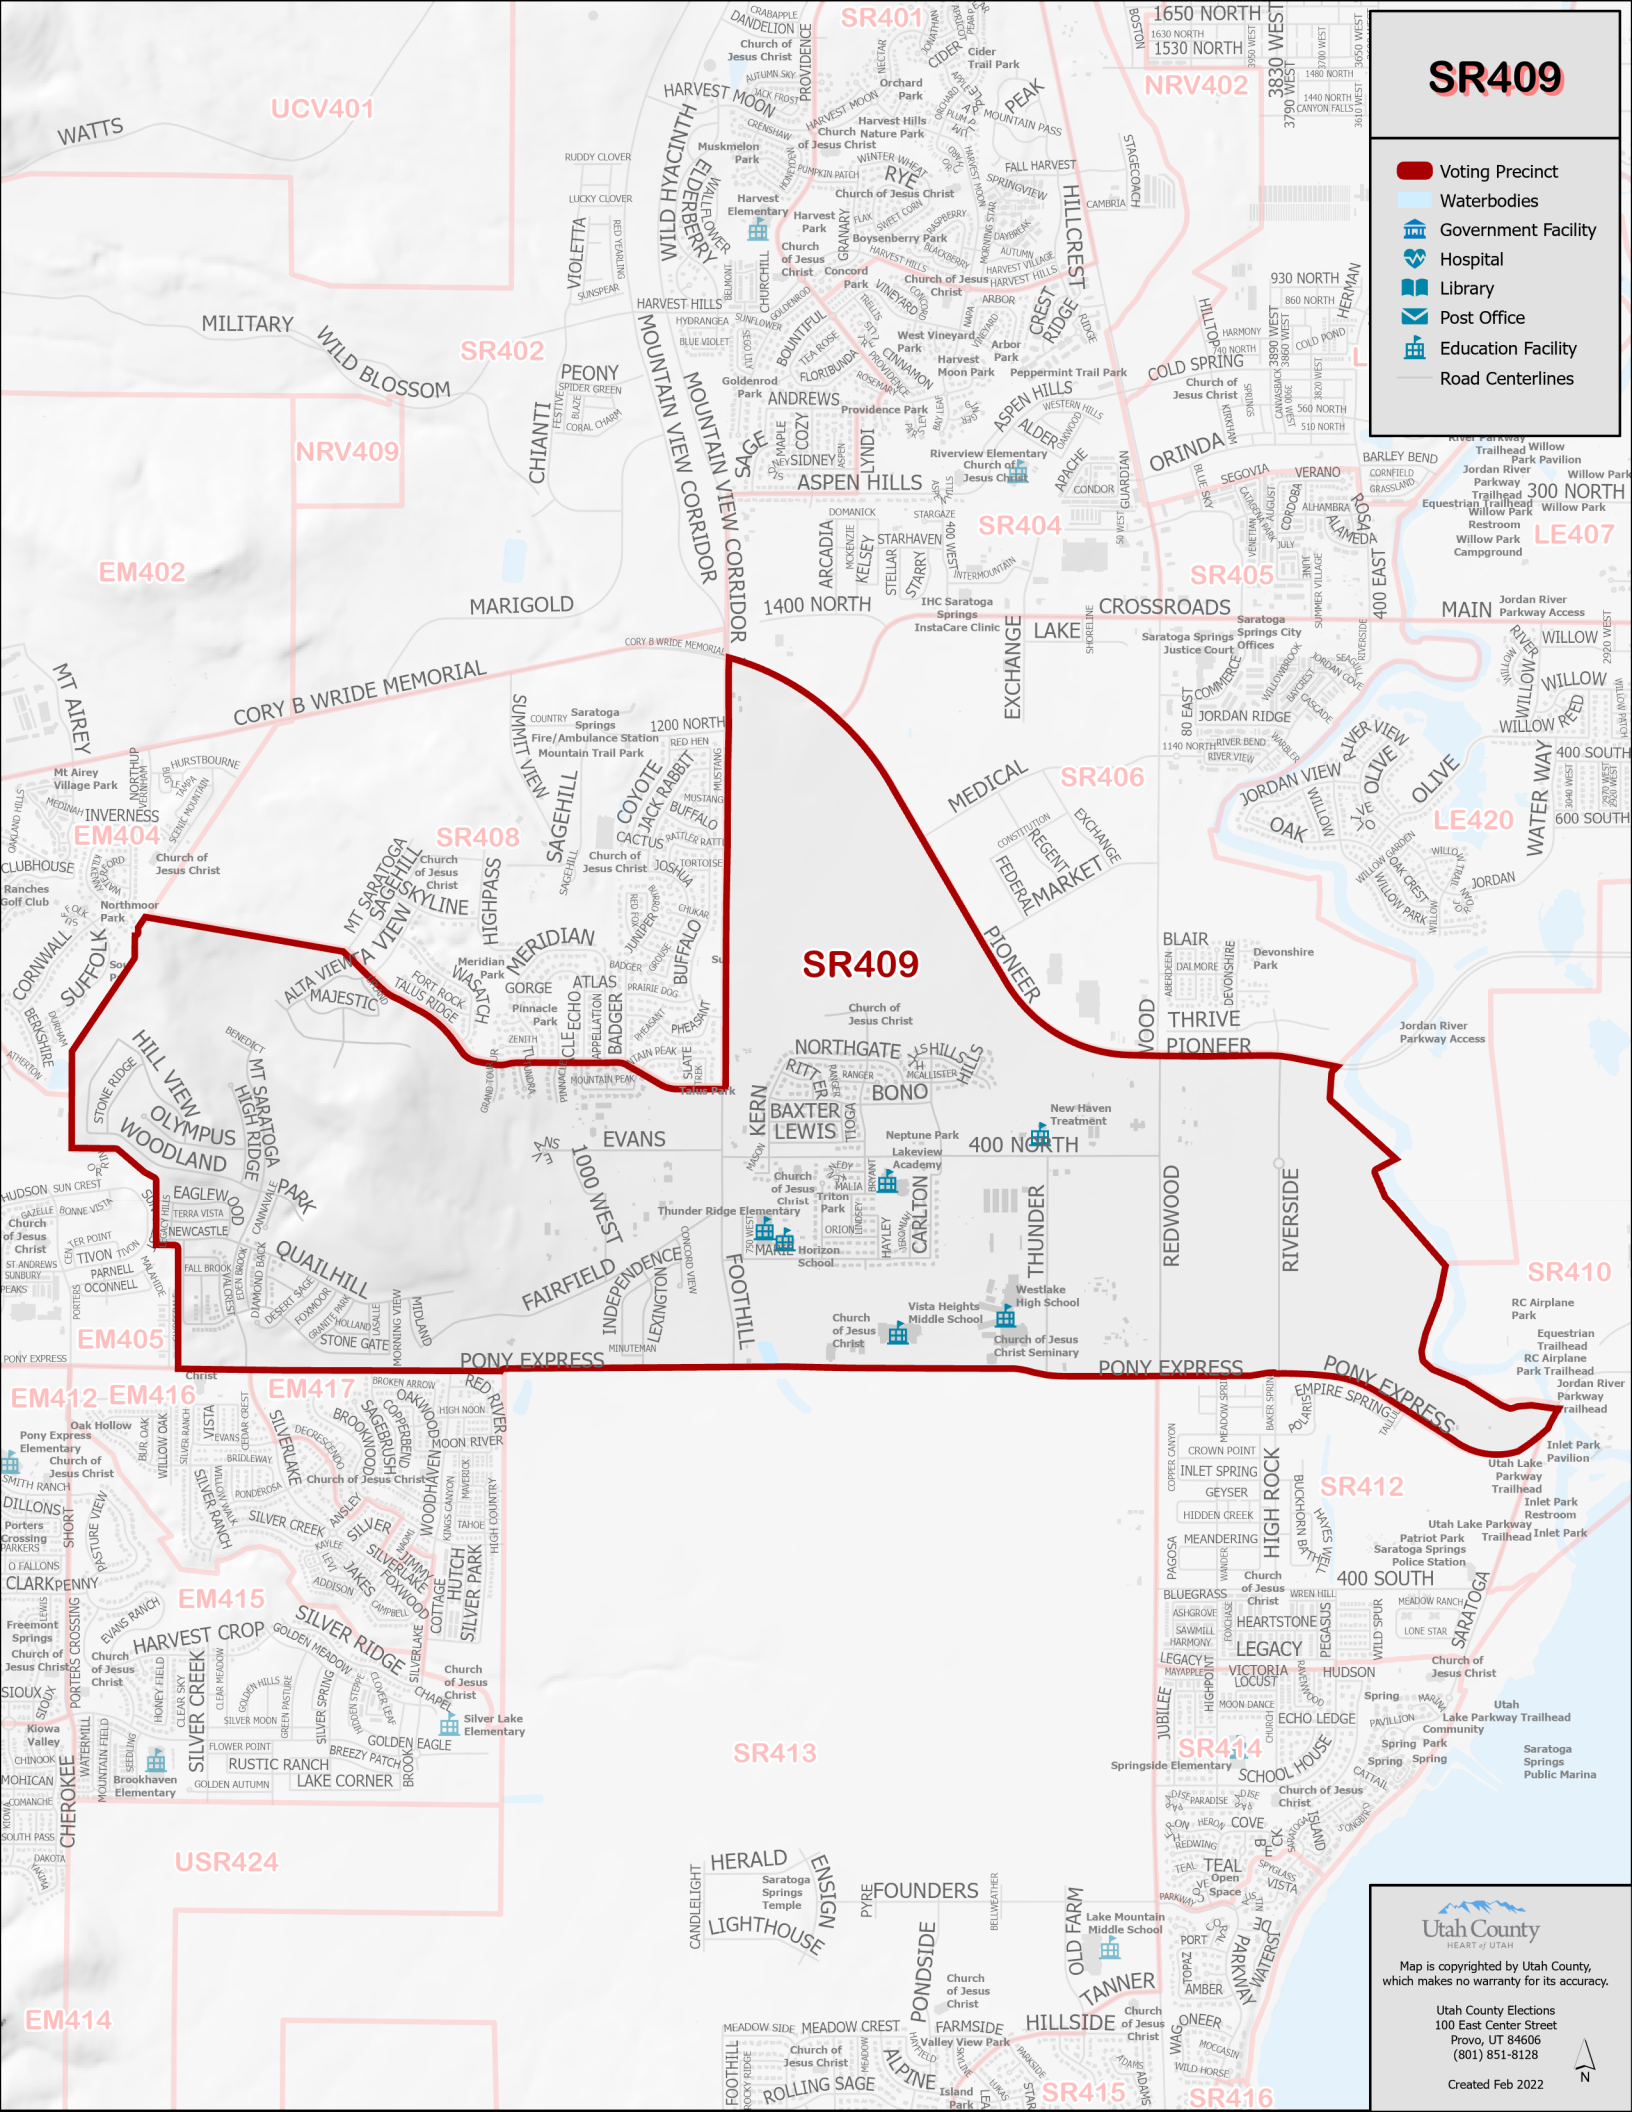

SR409

-  Voting Precinct
-  Waterbodies
-  Government Facility
-  Hospital
-  Library
-  Post Office
-  Education Facility
-  Road Centerlines

Utah County
HEART OF UTAH

Map is copyrighted by Utah County,
which makes no warranty for its accuracy.

Utah County Elections
100 East Center Street
Provo, UT 84606
(801) 851-8128

Created Feb 2022