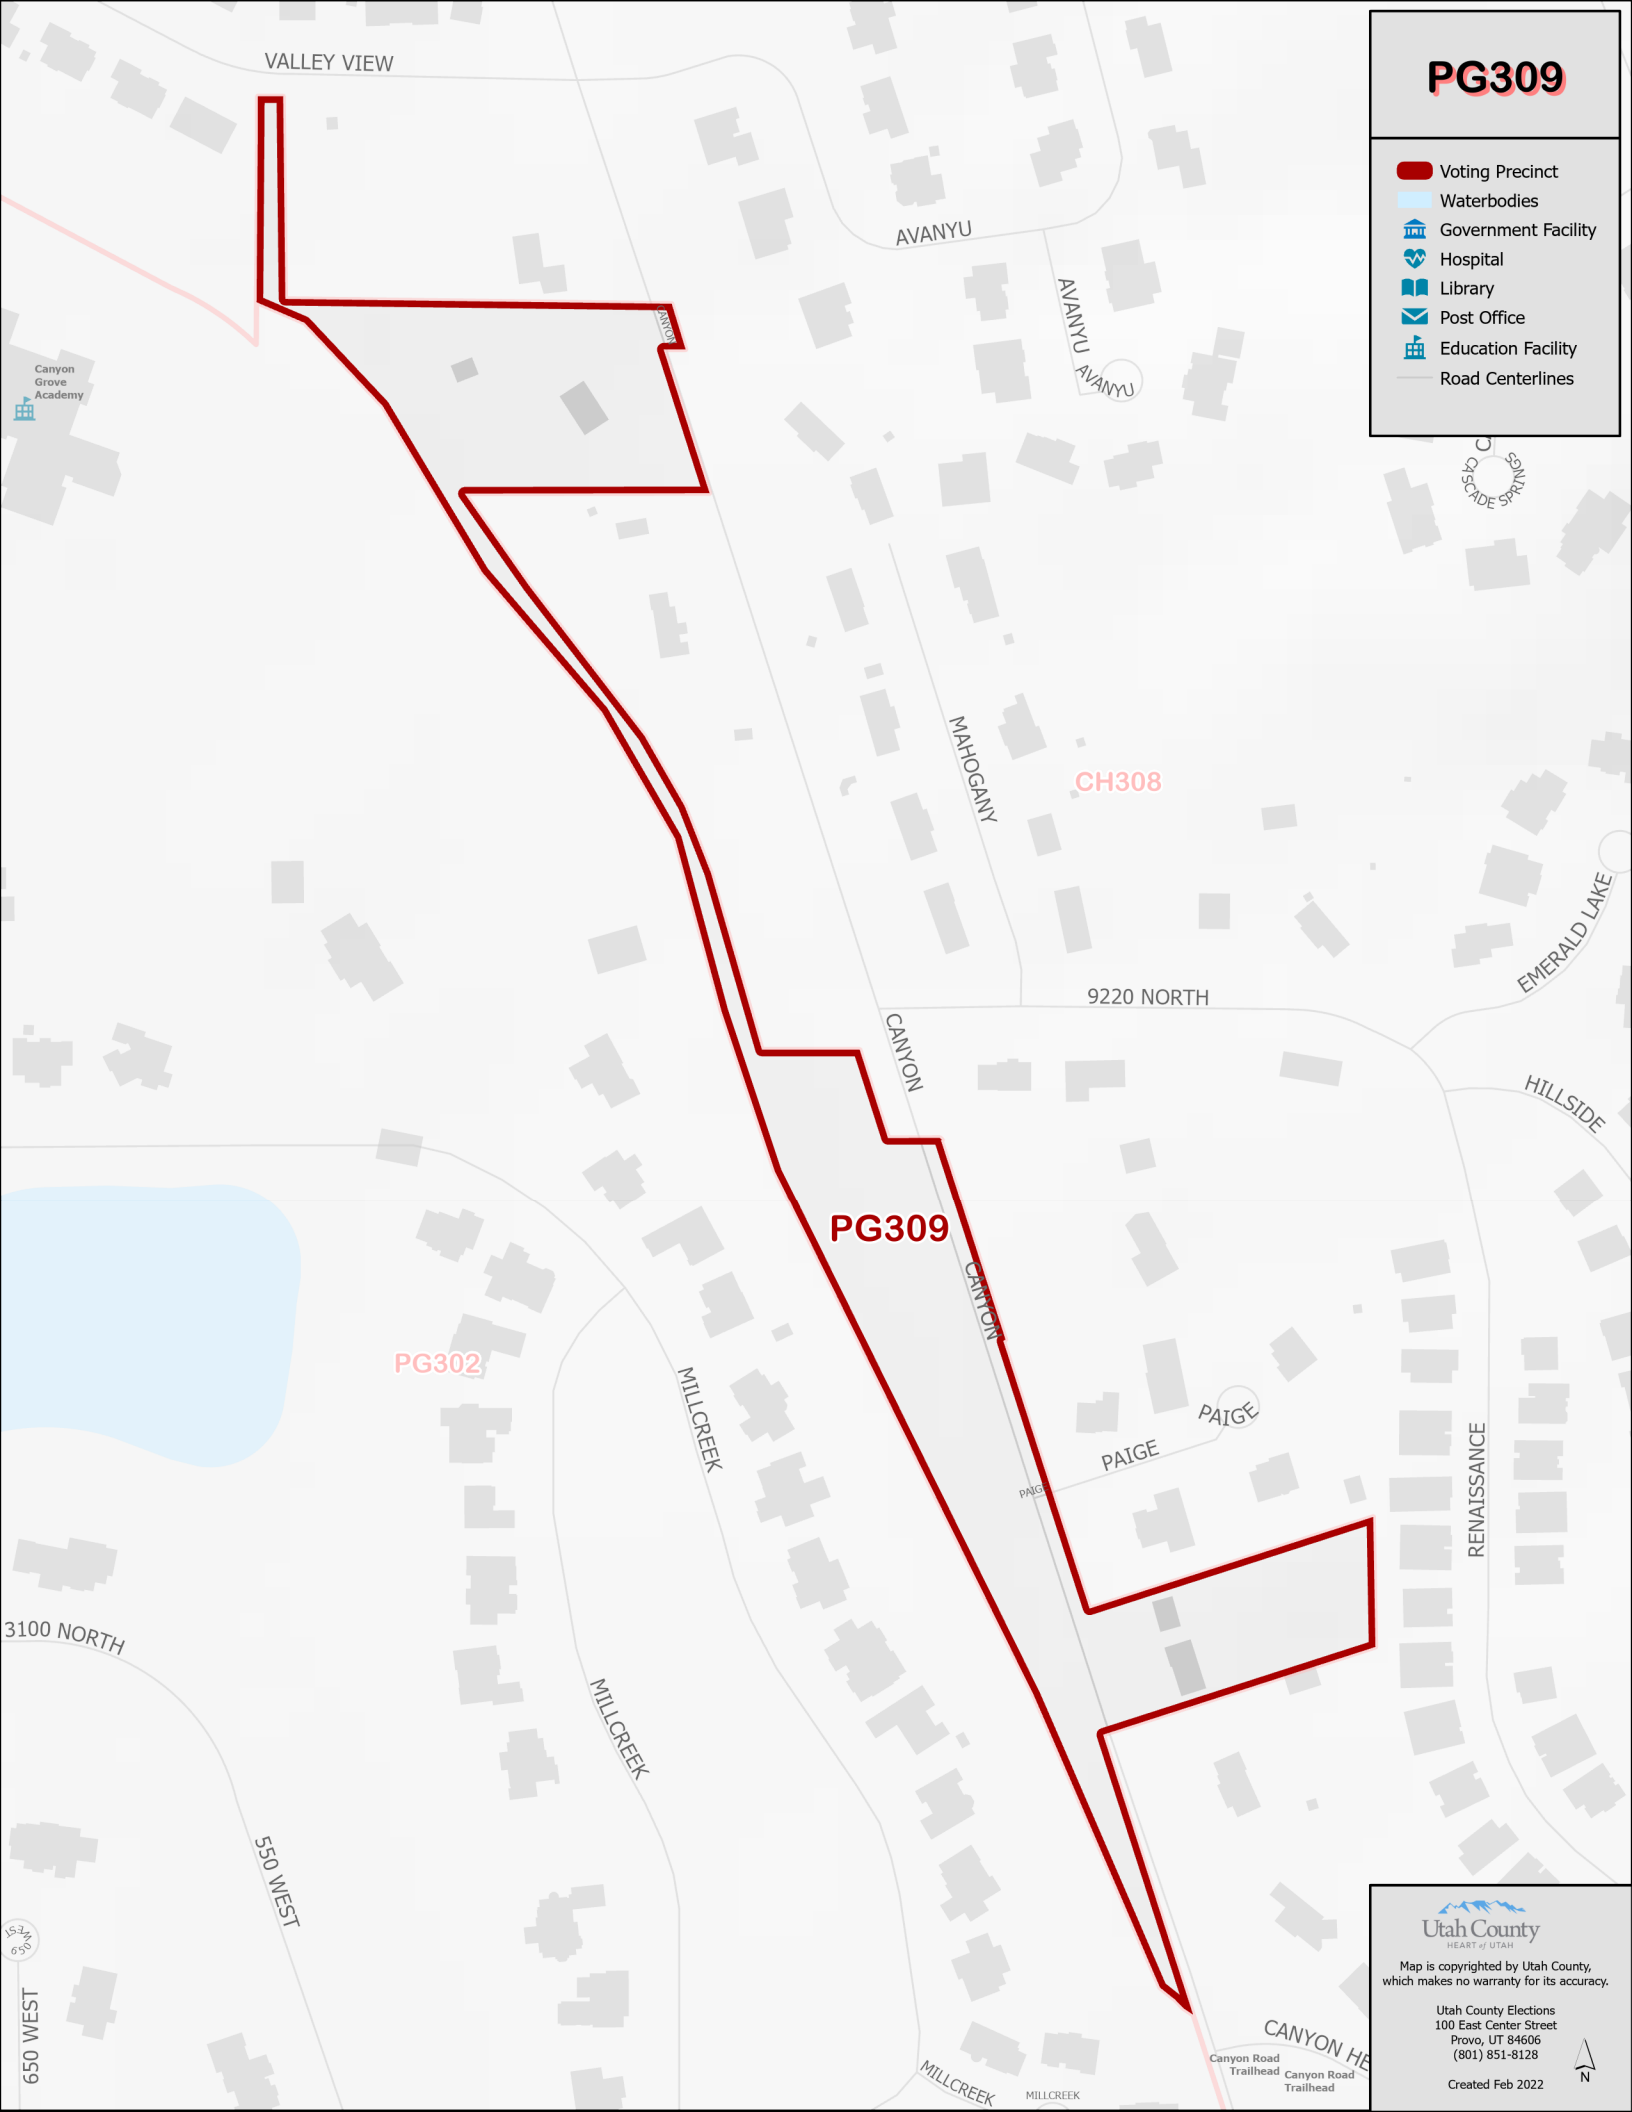

# PG309

-  Voting Precinct
-  Waterbodies
-  Government Facility
-  Hospital
-  Library
-  Post Office
-  Education Facility
-  Road Centerlines

Canyon Grove Academy

CASCADE SPRINGS

CH308

PG309

PG302

PAIGE

RENAISSANCE

HILLSIDE

EMERALD LAKE

9220 NORTH

3100 NORTH

650 WEST

550 WEST

CANYON HEAD  
Canyon Road Trailhead Canyon Road Trailhead