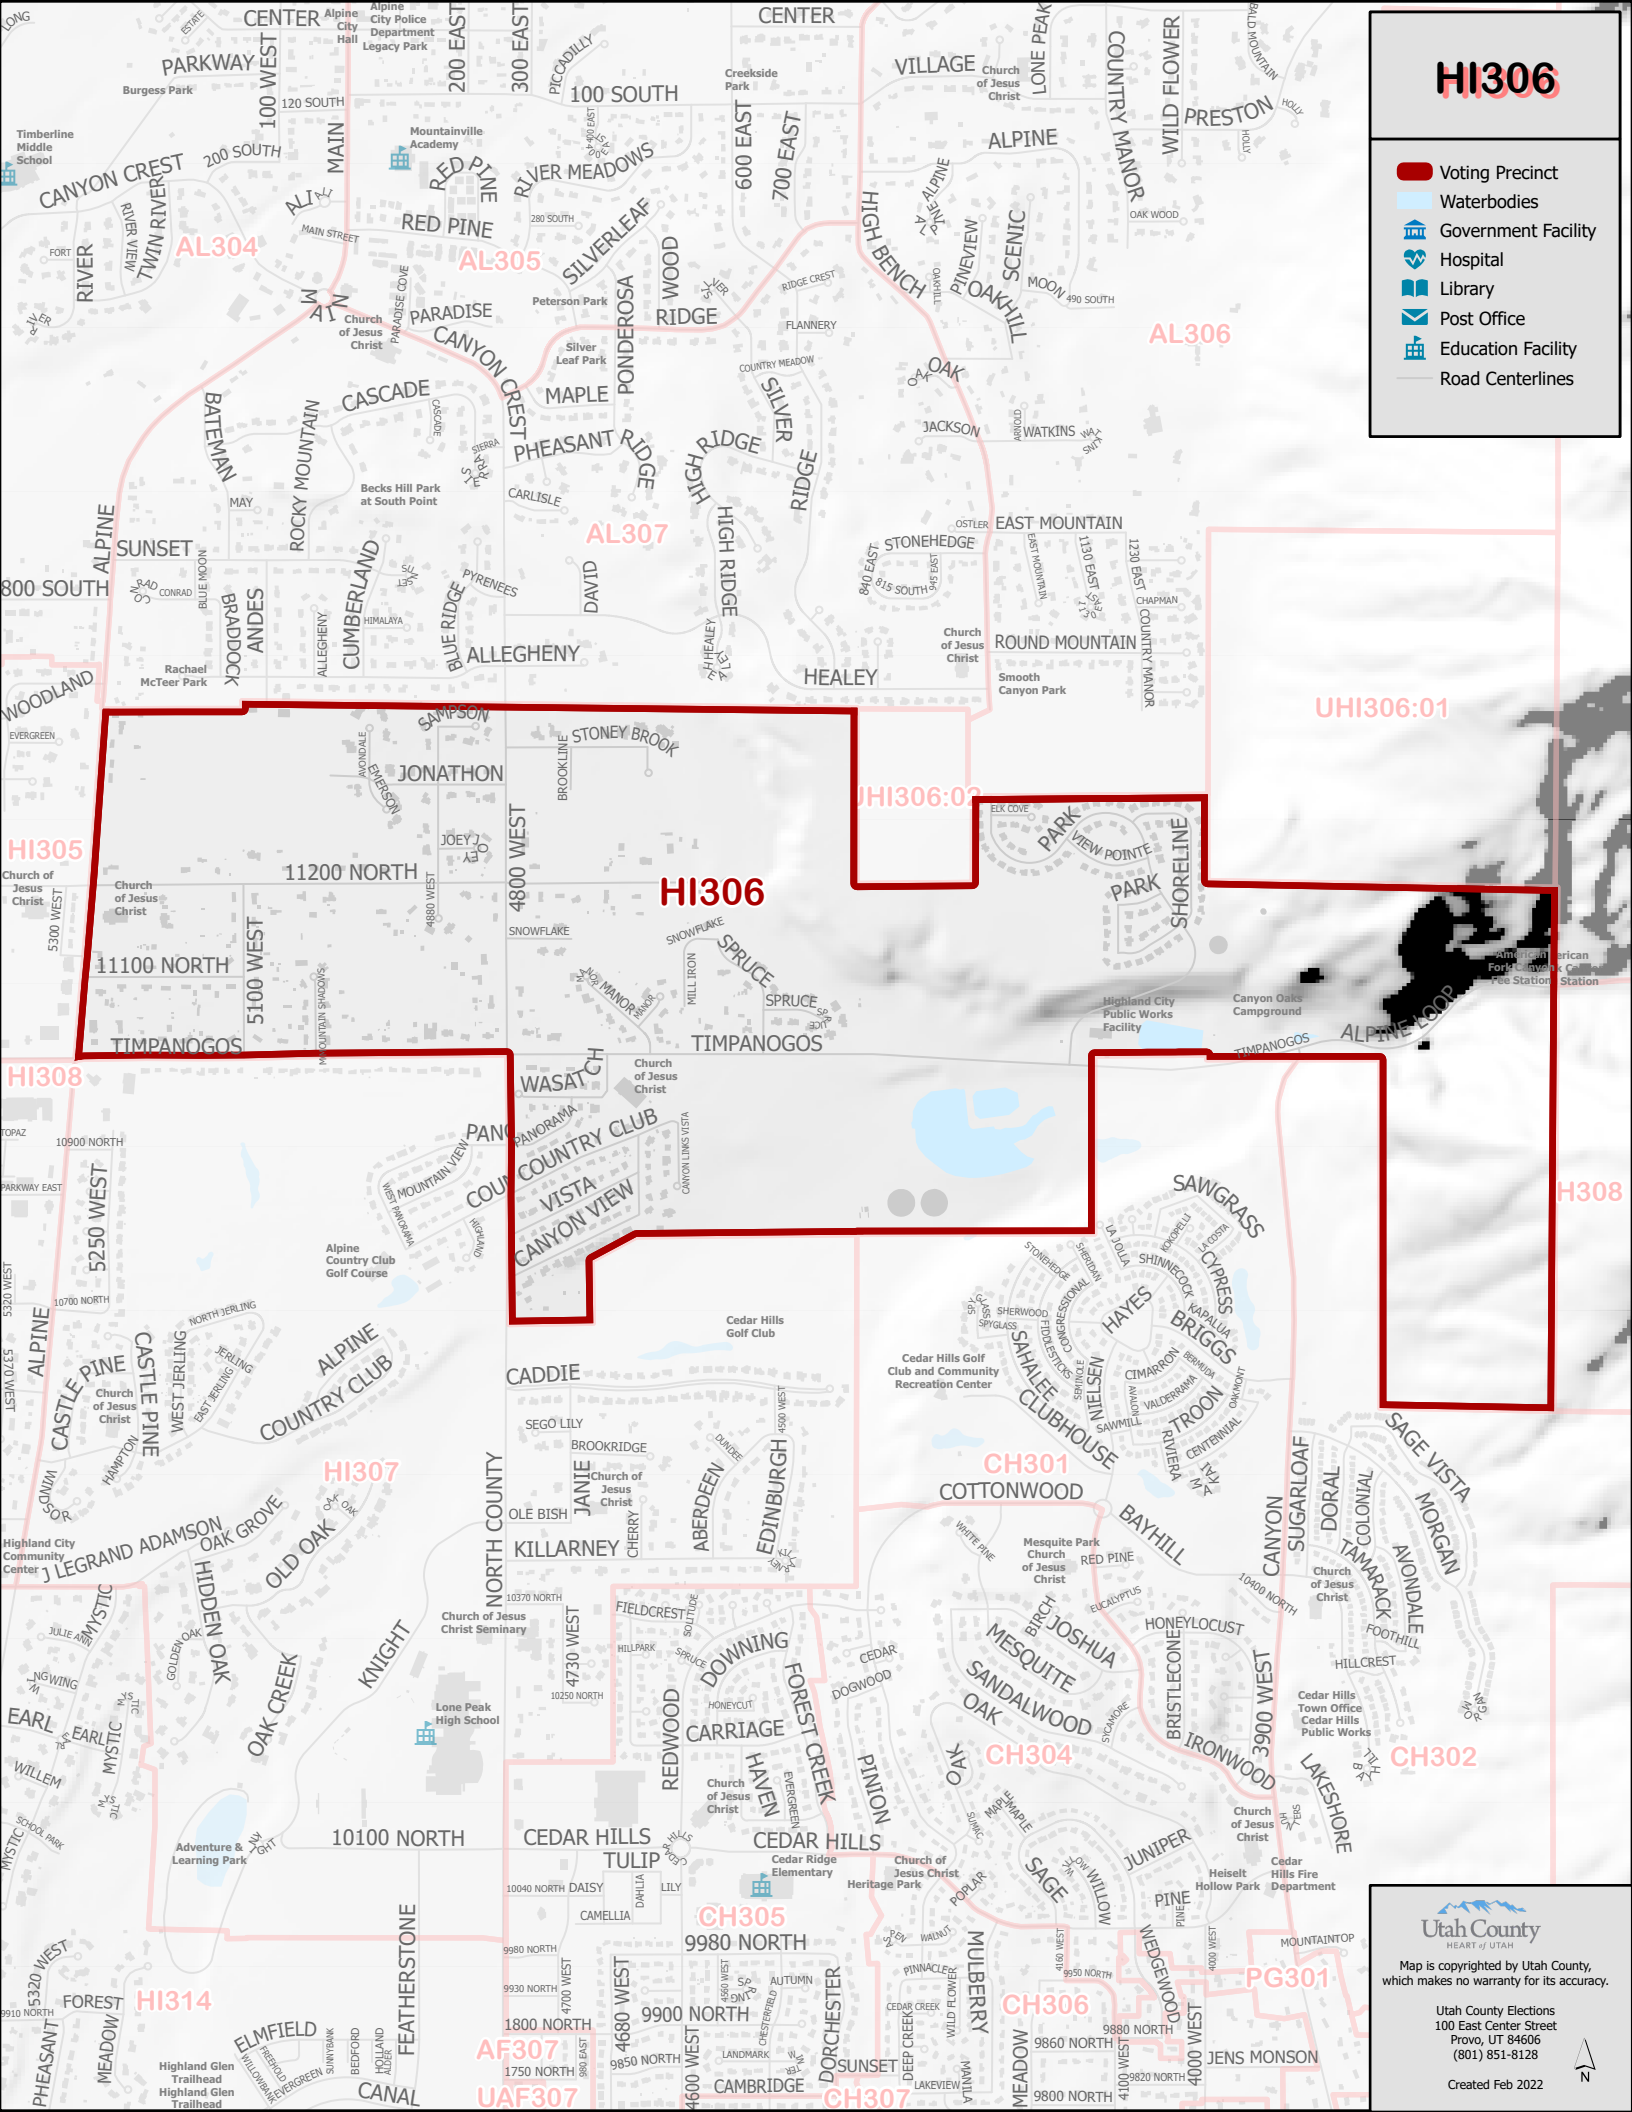

HI306

- Voting Precinct
- Waterbodies
- Government Facility
- Hospital
- Library
- Post Office
- Education Facility
- Road Centerlines

Utah County
HEART OF UTAH

Map is copyrighted by Utah County, which makes no warranty for its accuracy.

Utah County Elections
100 East Center Street
Provo, UT 84606
(801) 851-8128

Created Feb 2022