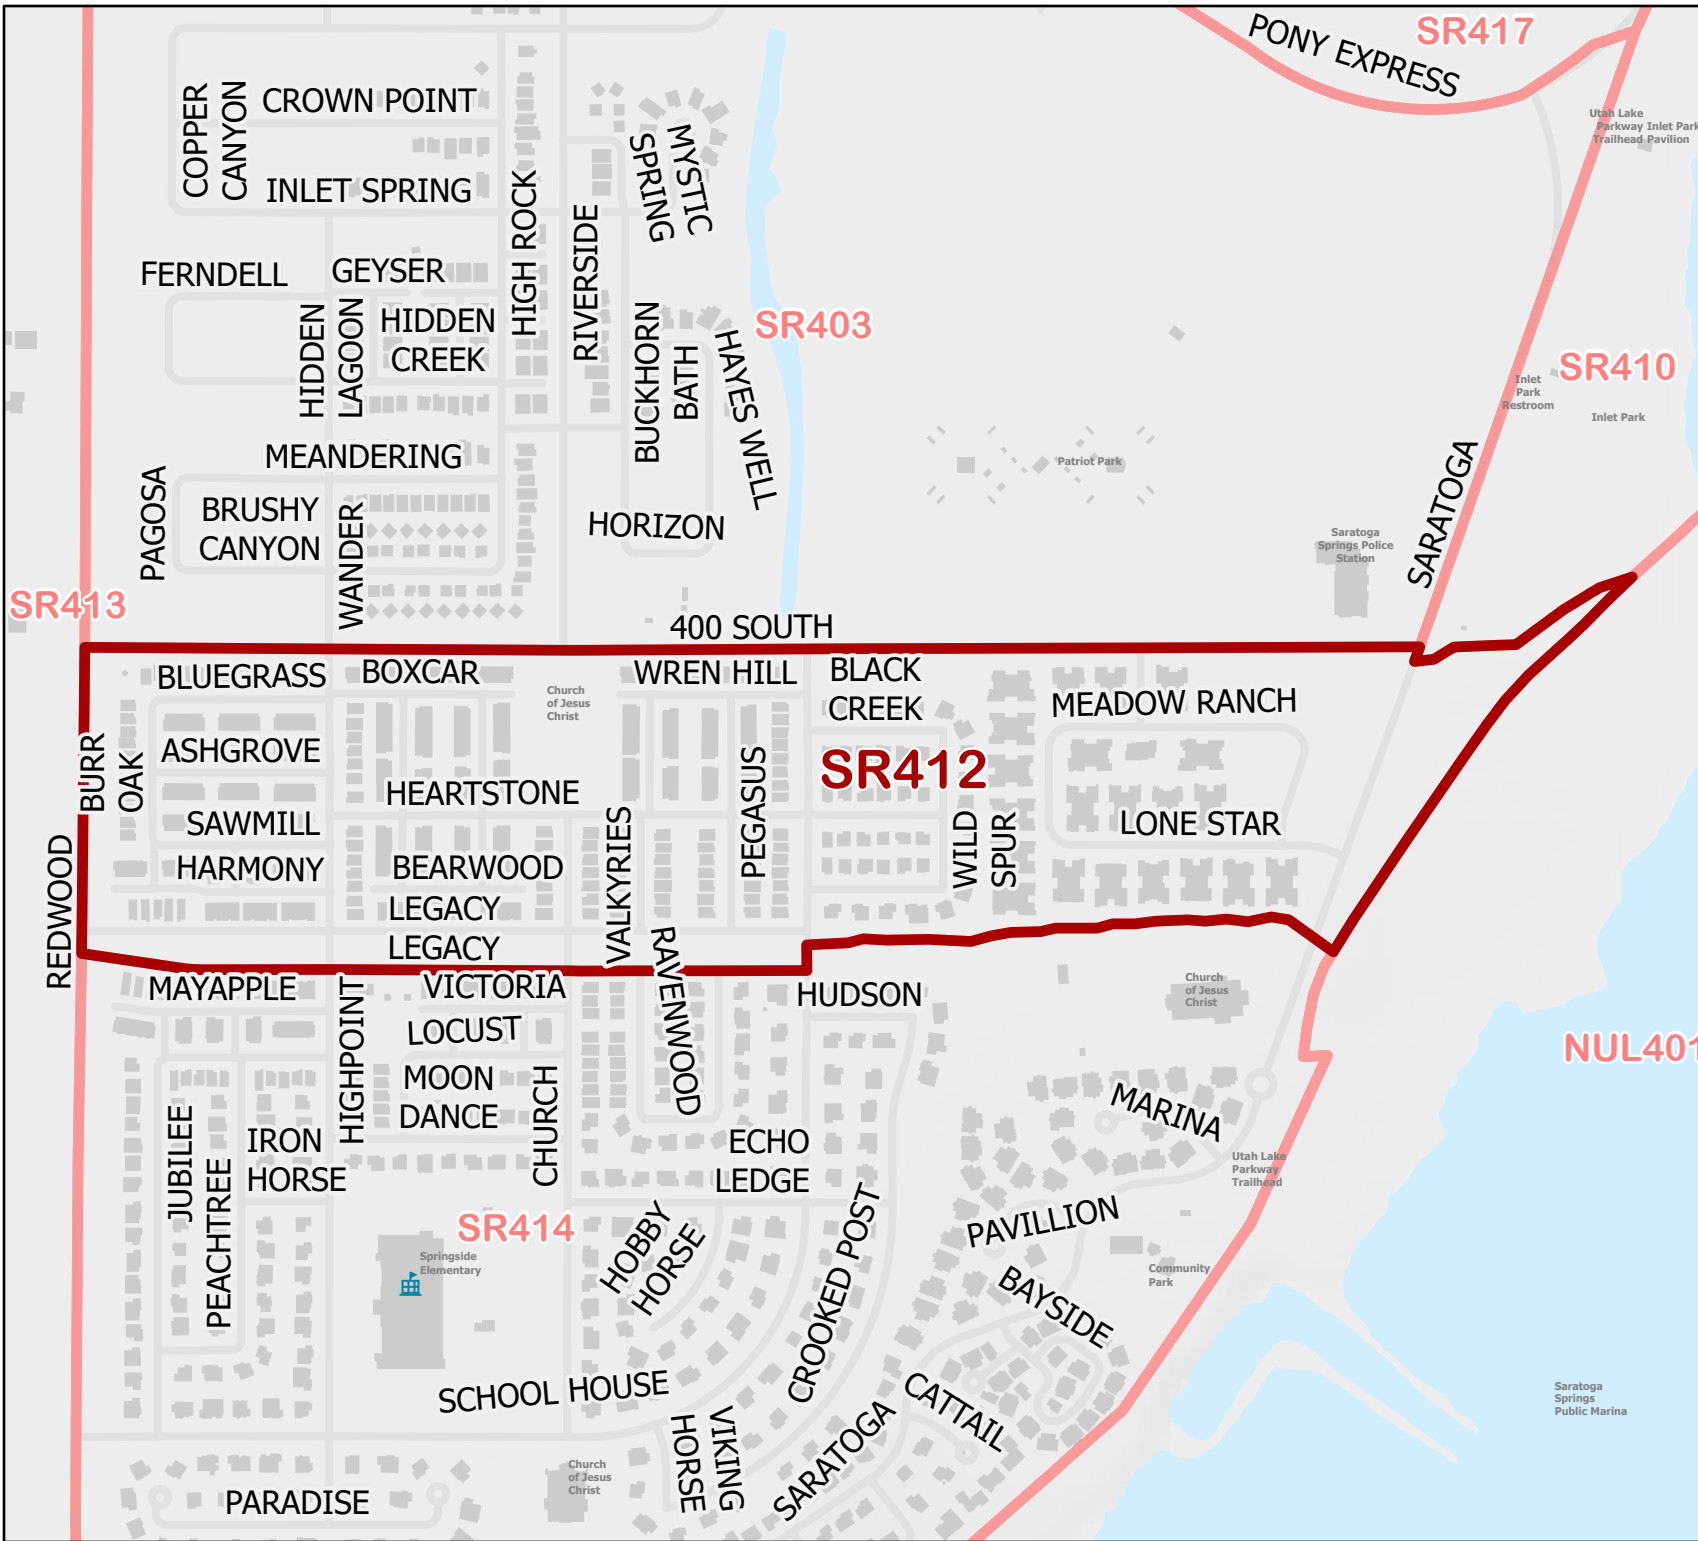

SR412

-  Voting Precinct
-  Waterbodies
-  Government Facility
-  Hospital
-  Library
-  Post Office
-  Education Facility
-  Road Centerlines

 Map is copyrighted by Utah County,
 which makes no warranty for its accuracy.
 Utah County Elections
 100 East Center Street
 Provo, UT 84606
 (801) 851-8128
 Updated Jan 2024