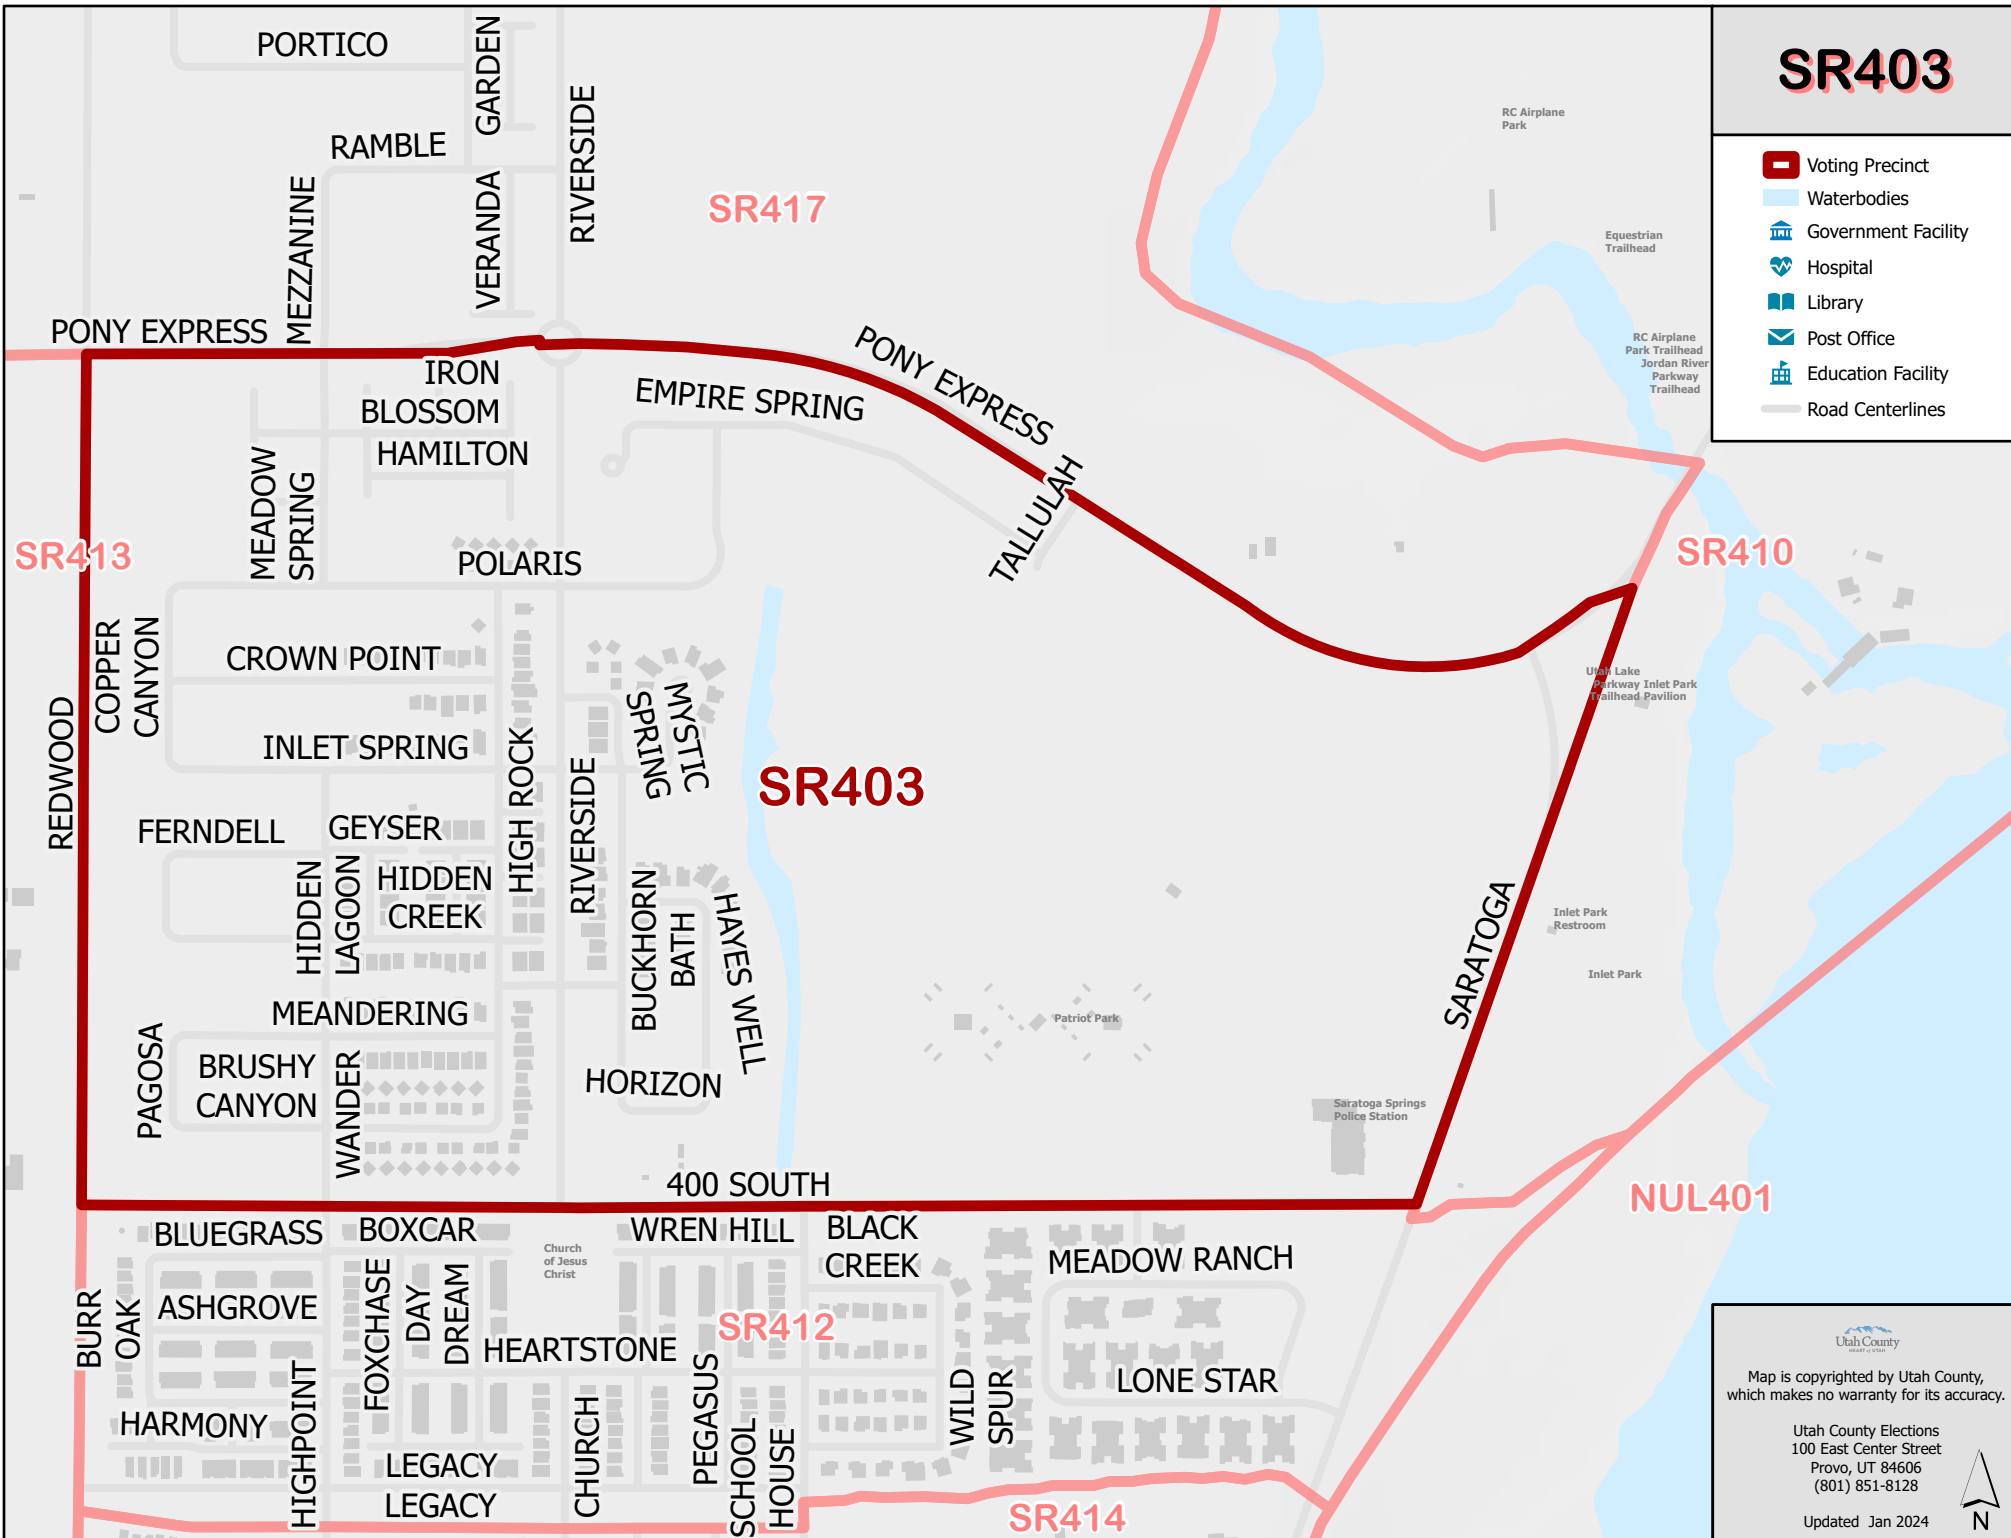

# SR403

-  Voting Precinct
-  Waterbodies
-  Government Facility
-  Hospital
-  Library
-  Post Office
-  Education Facility
-  Road Centerlines

  
Map is copyrighted by Utah County, which makes no warranty for its accuracy.  
Utah County Elections  
100 East Center Street  
Provo, UT 84606  
(801) 851-8128  
Updated Jan 2024