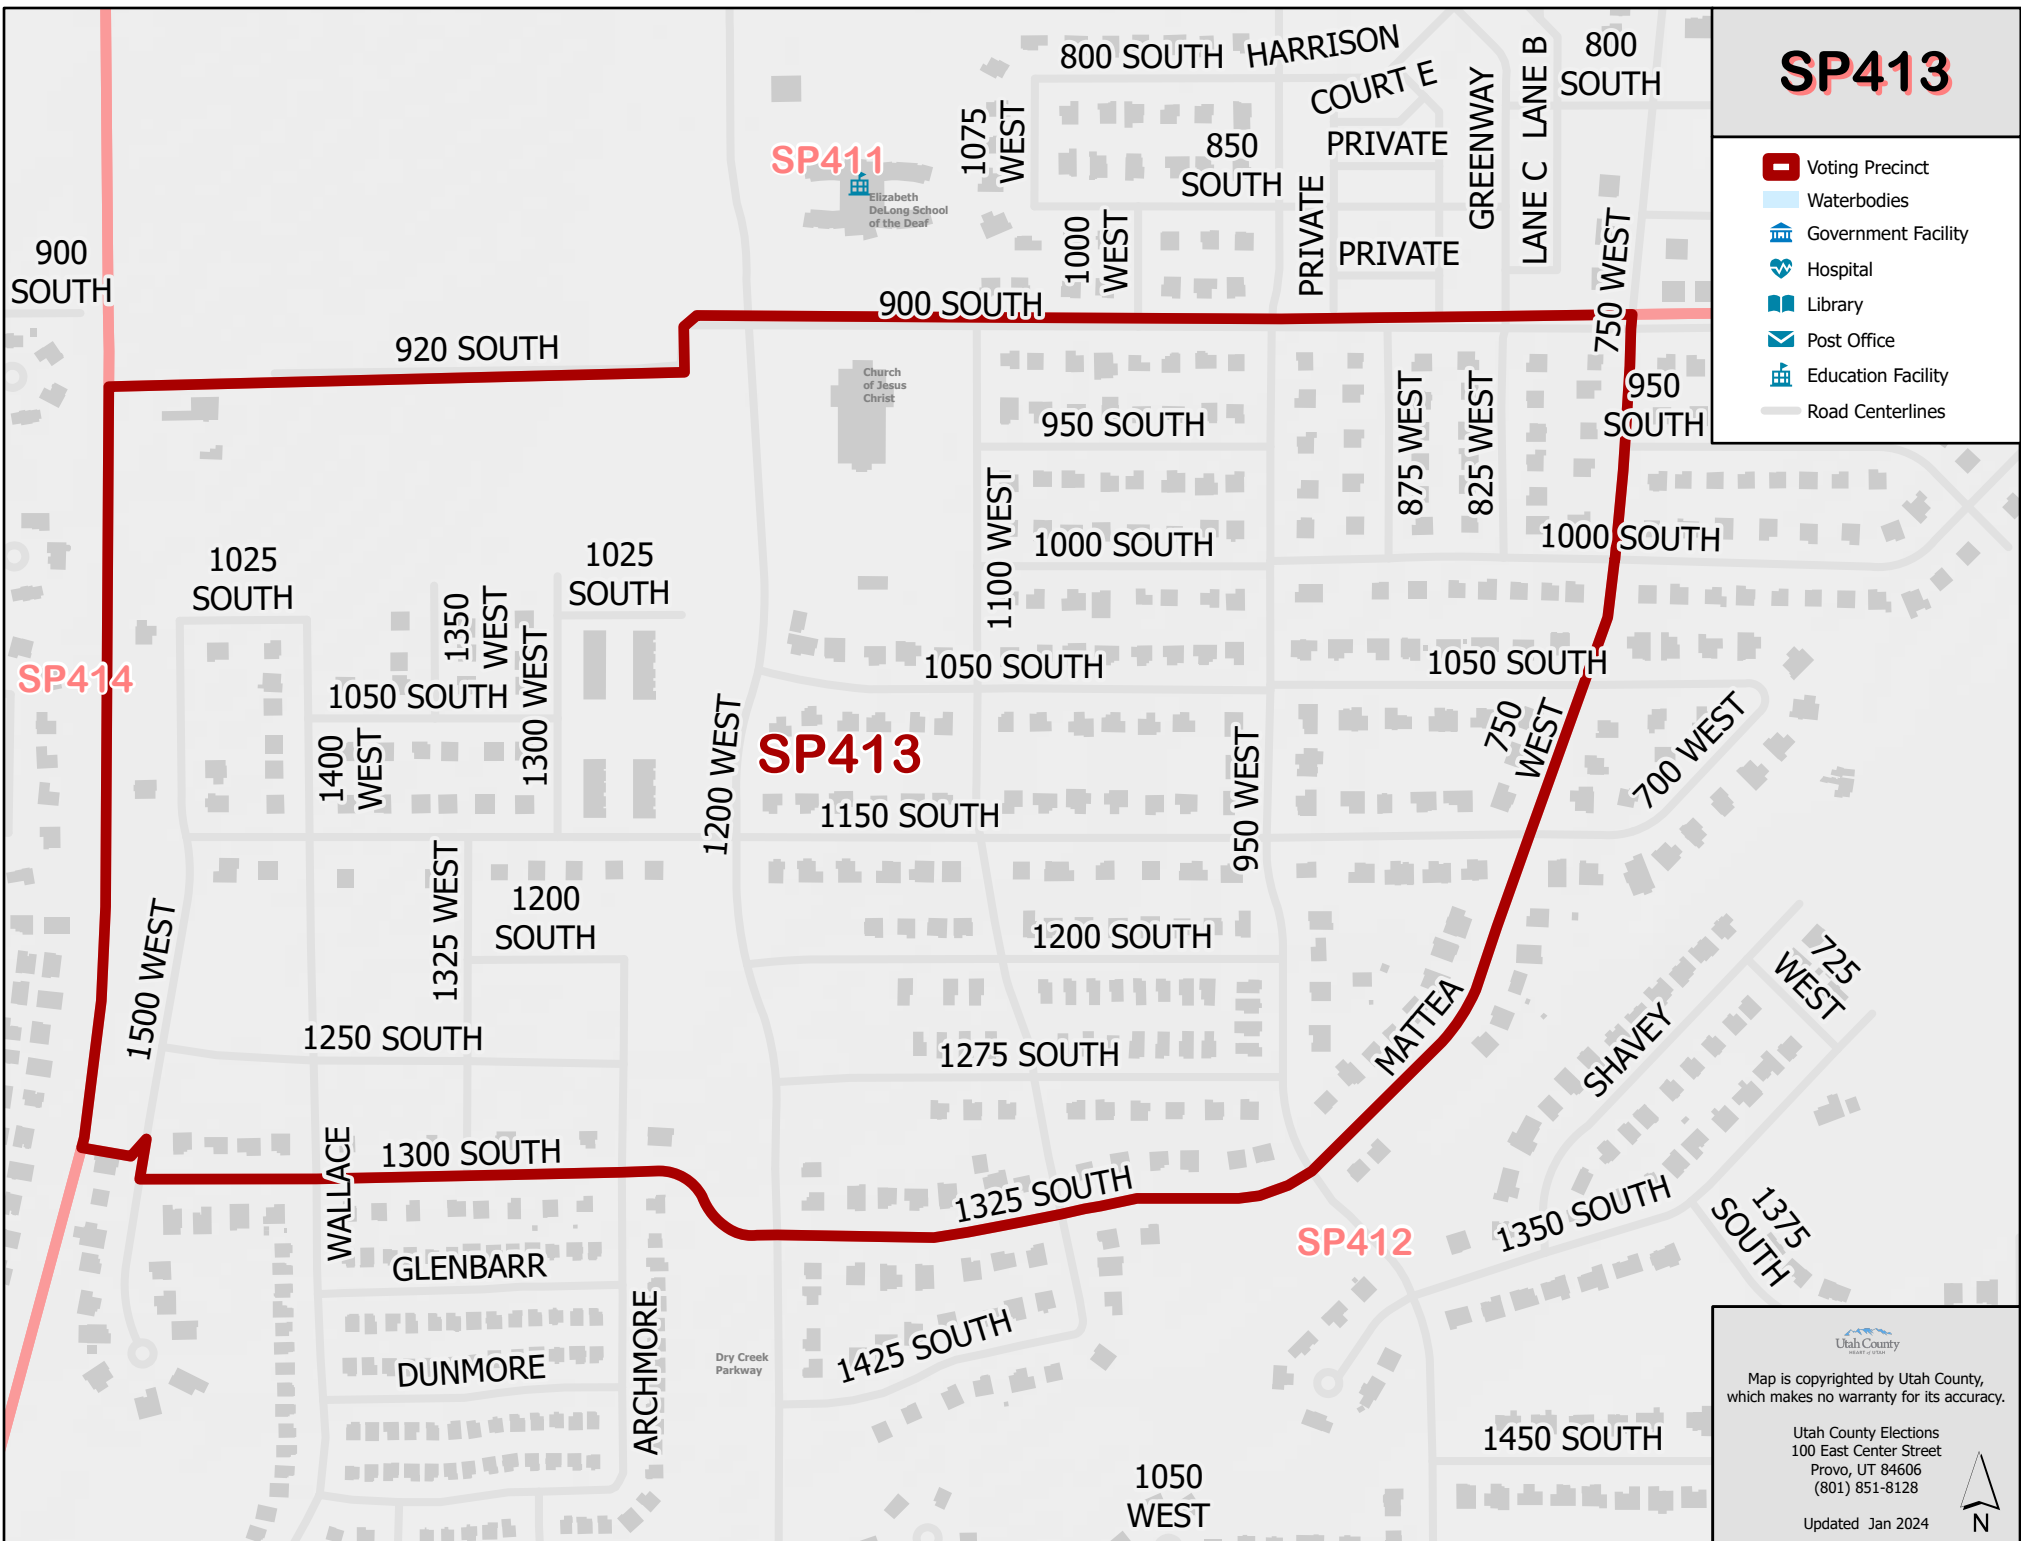

# SP413

-  Voting Precinct
-  Waterbodies
-  Government Facility
-  Hospital
-  Library
-  Post Office
-  Education Facility
-  Road Centerlines

  
Map is copyrighted by Utah County,  
which makes no warranty for its accuracy.  
Utah County Elections  
100 East Center Street  
Provo, UT 84606  
(801) 851-8128  
Updated Jan 2024