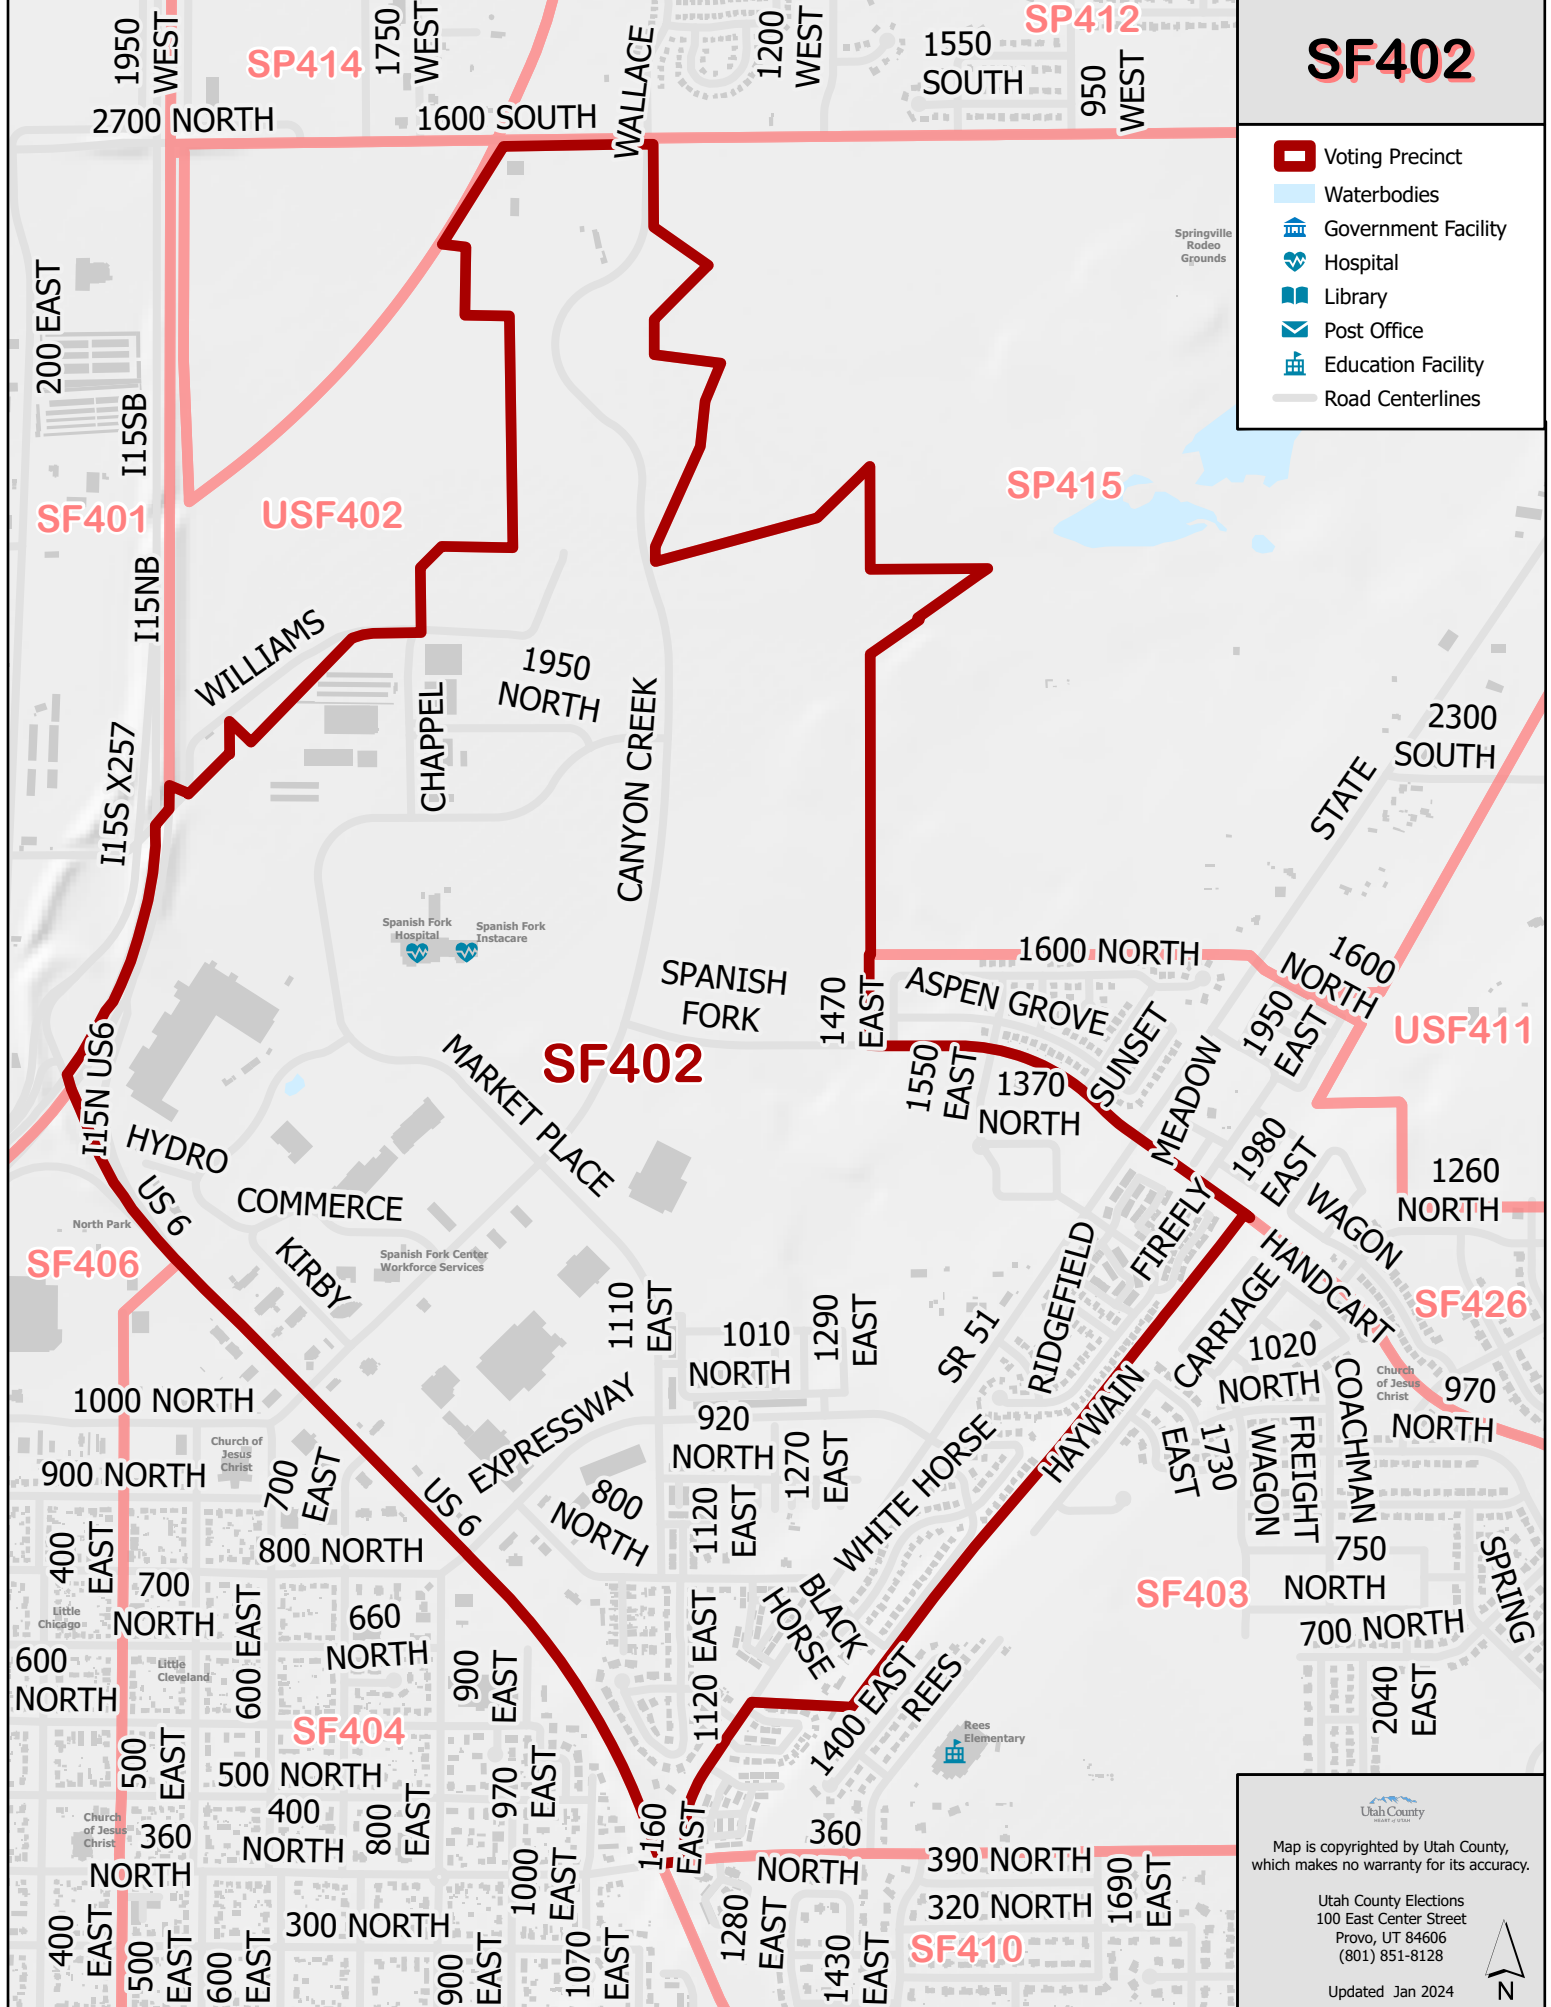

# SF402

-  Voting Precinct
-  Waterbodies
-  Government Facility
-  Hospital
-  Library
-  Post Office
-  Education Facility
-  Road Centerlines

  
Map is copyrighted by Utah County,  
which makes no warranty for its accuracy.  
  
Utah County Elections  
100 East Center Street  
Provo, UT 84606  
(801) 851-8128  
  
Updated Jan 2024