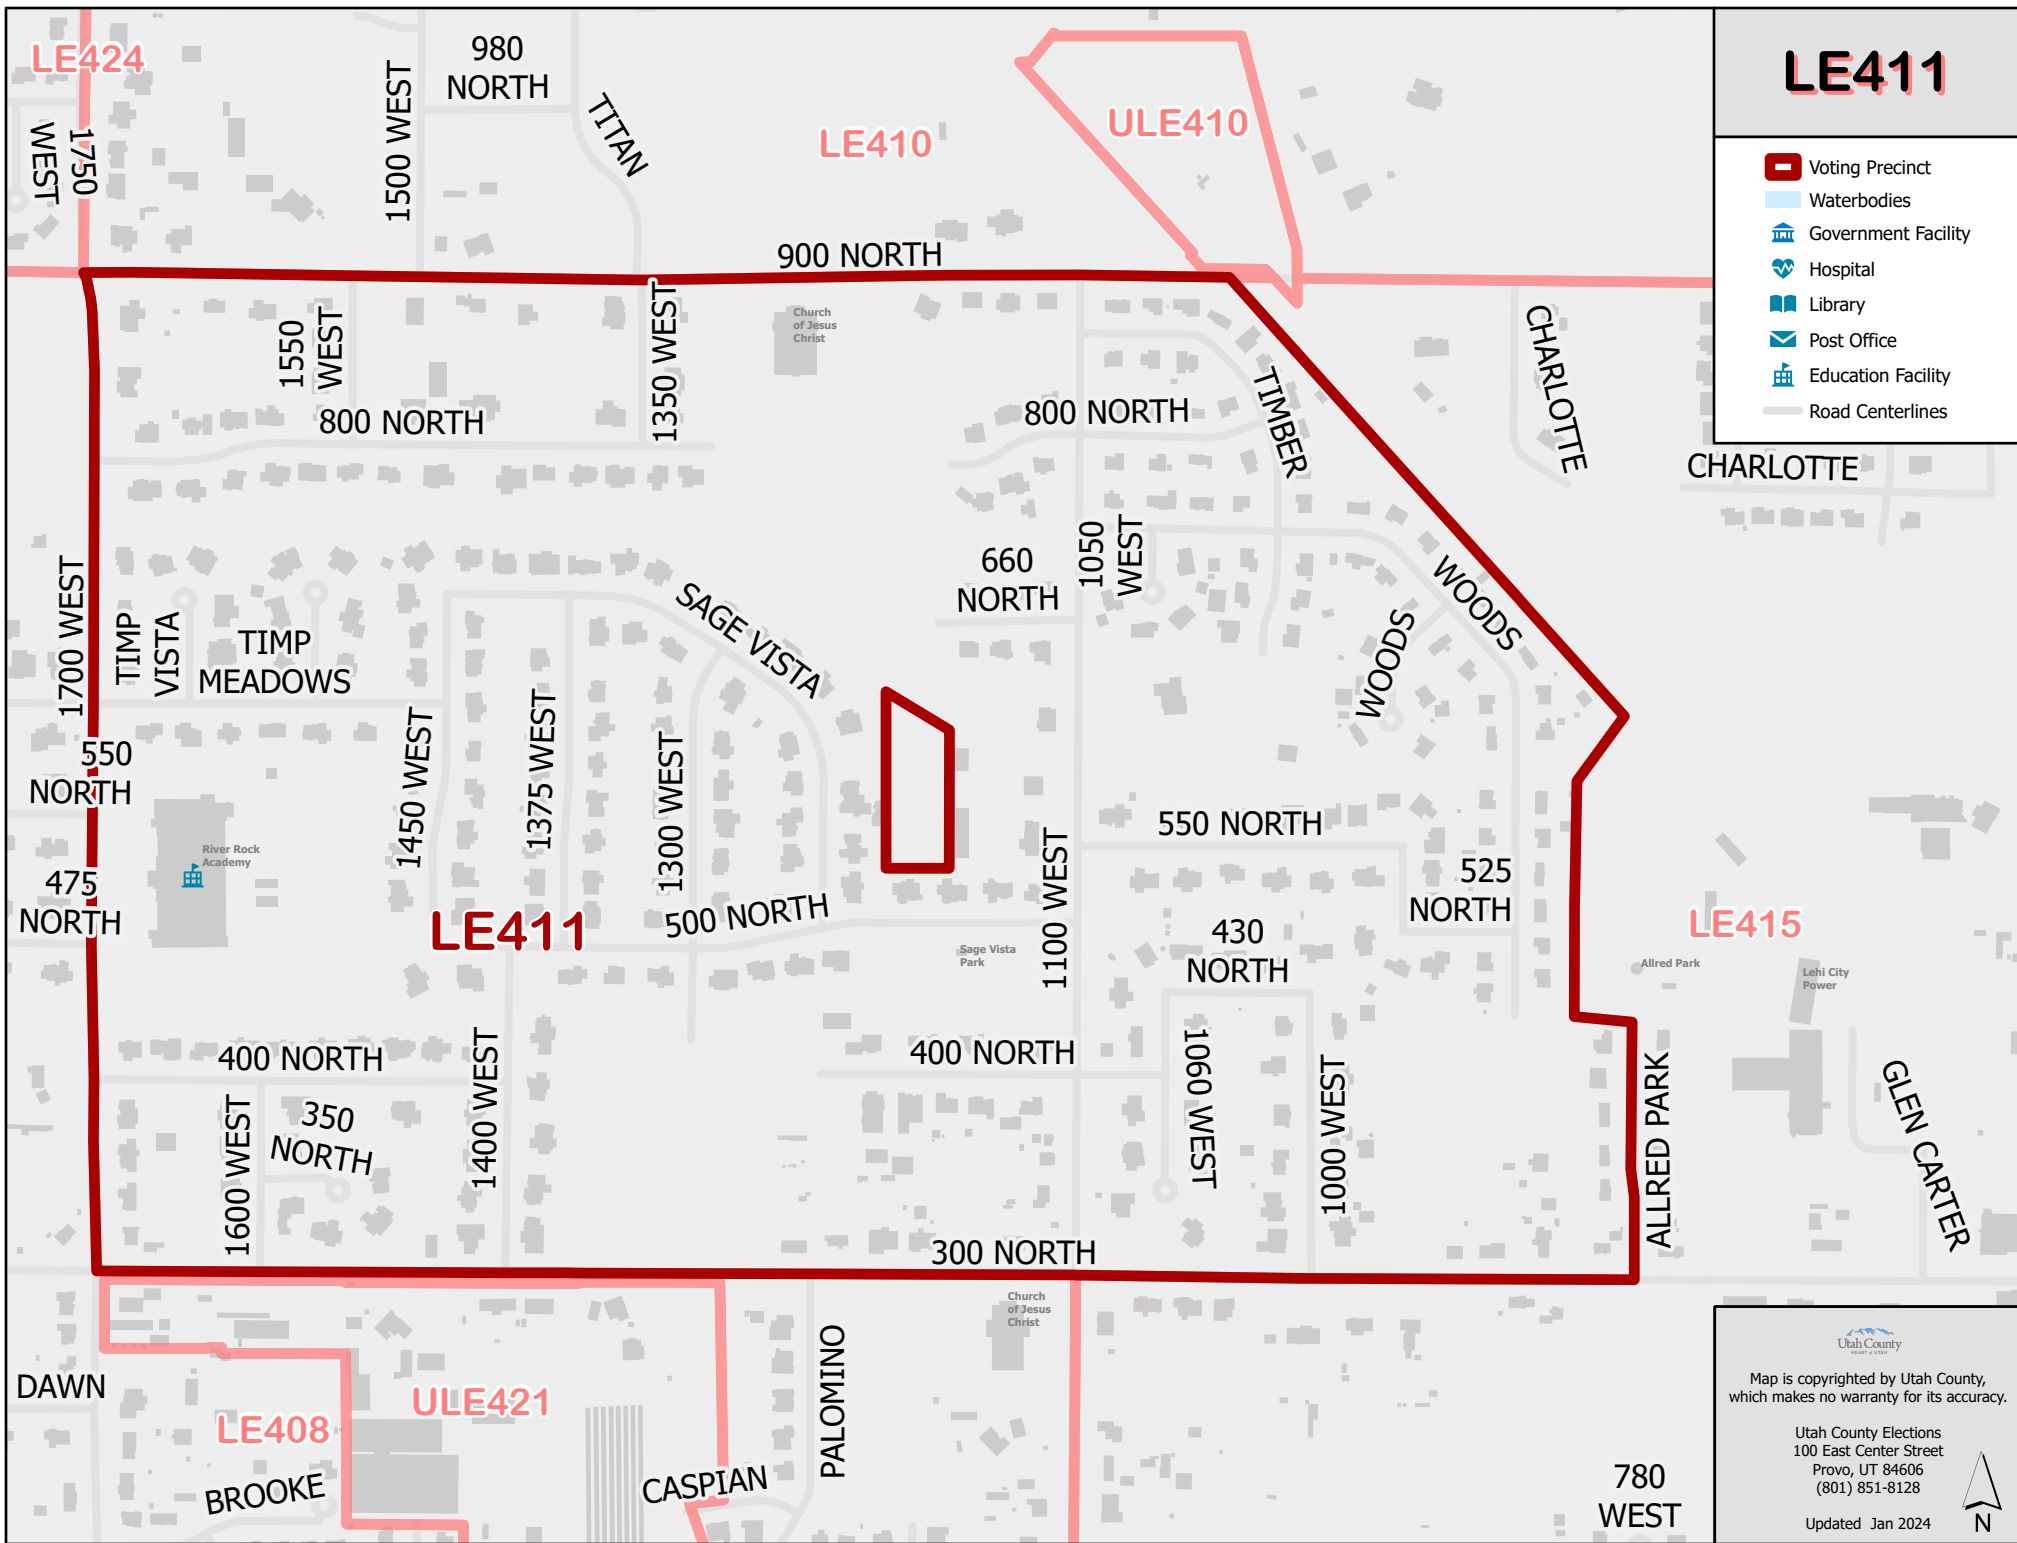

# LE411

-  Voting Precinct
-  Waterbodies
-  Government Facility
-  Hospital
-  Library
-  Post Office
-  Education Facility
-  Road Centerlines

  
Map is copyrighted by Utah County,  
which makes no warranty for its accuracy.  
  
Utah County Elections  
100 East Center Street  
Provo, UT 84606  
(801) 851-8128  
  
Updated Jan 2024