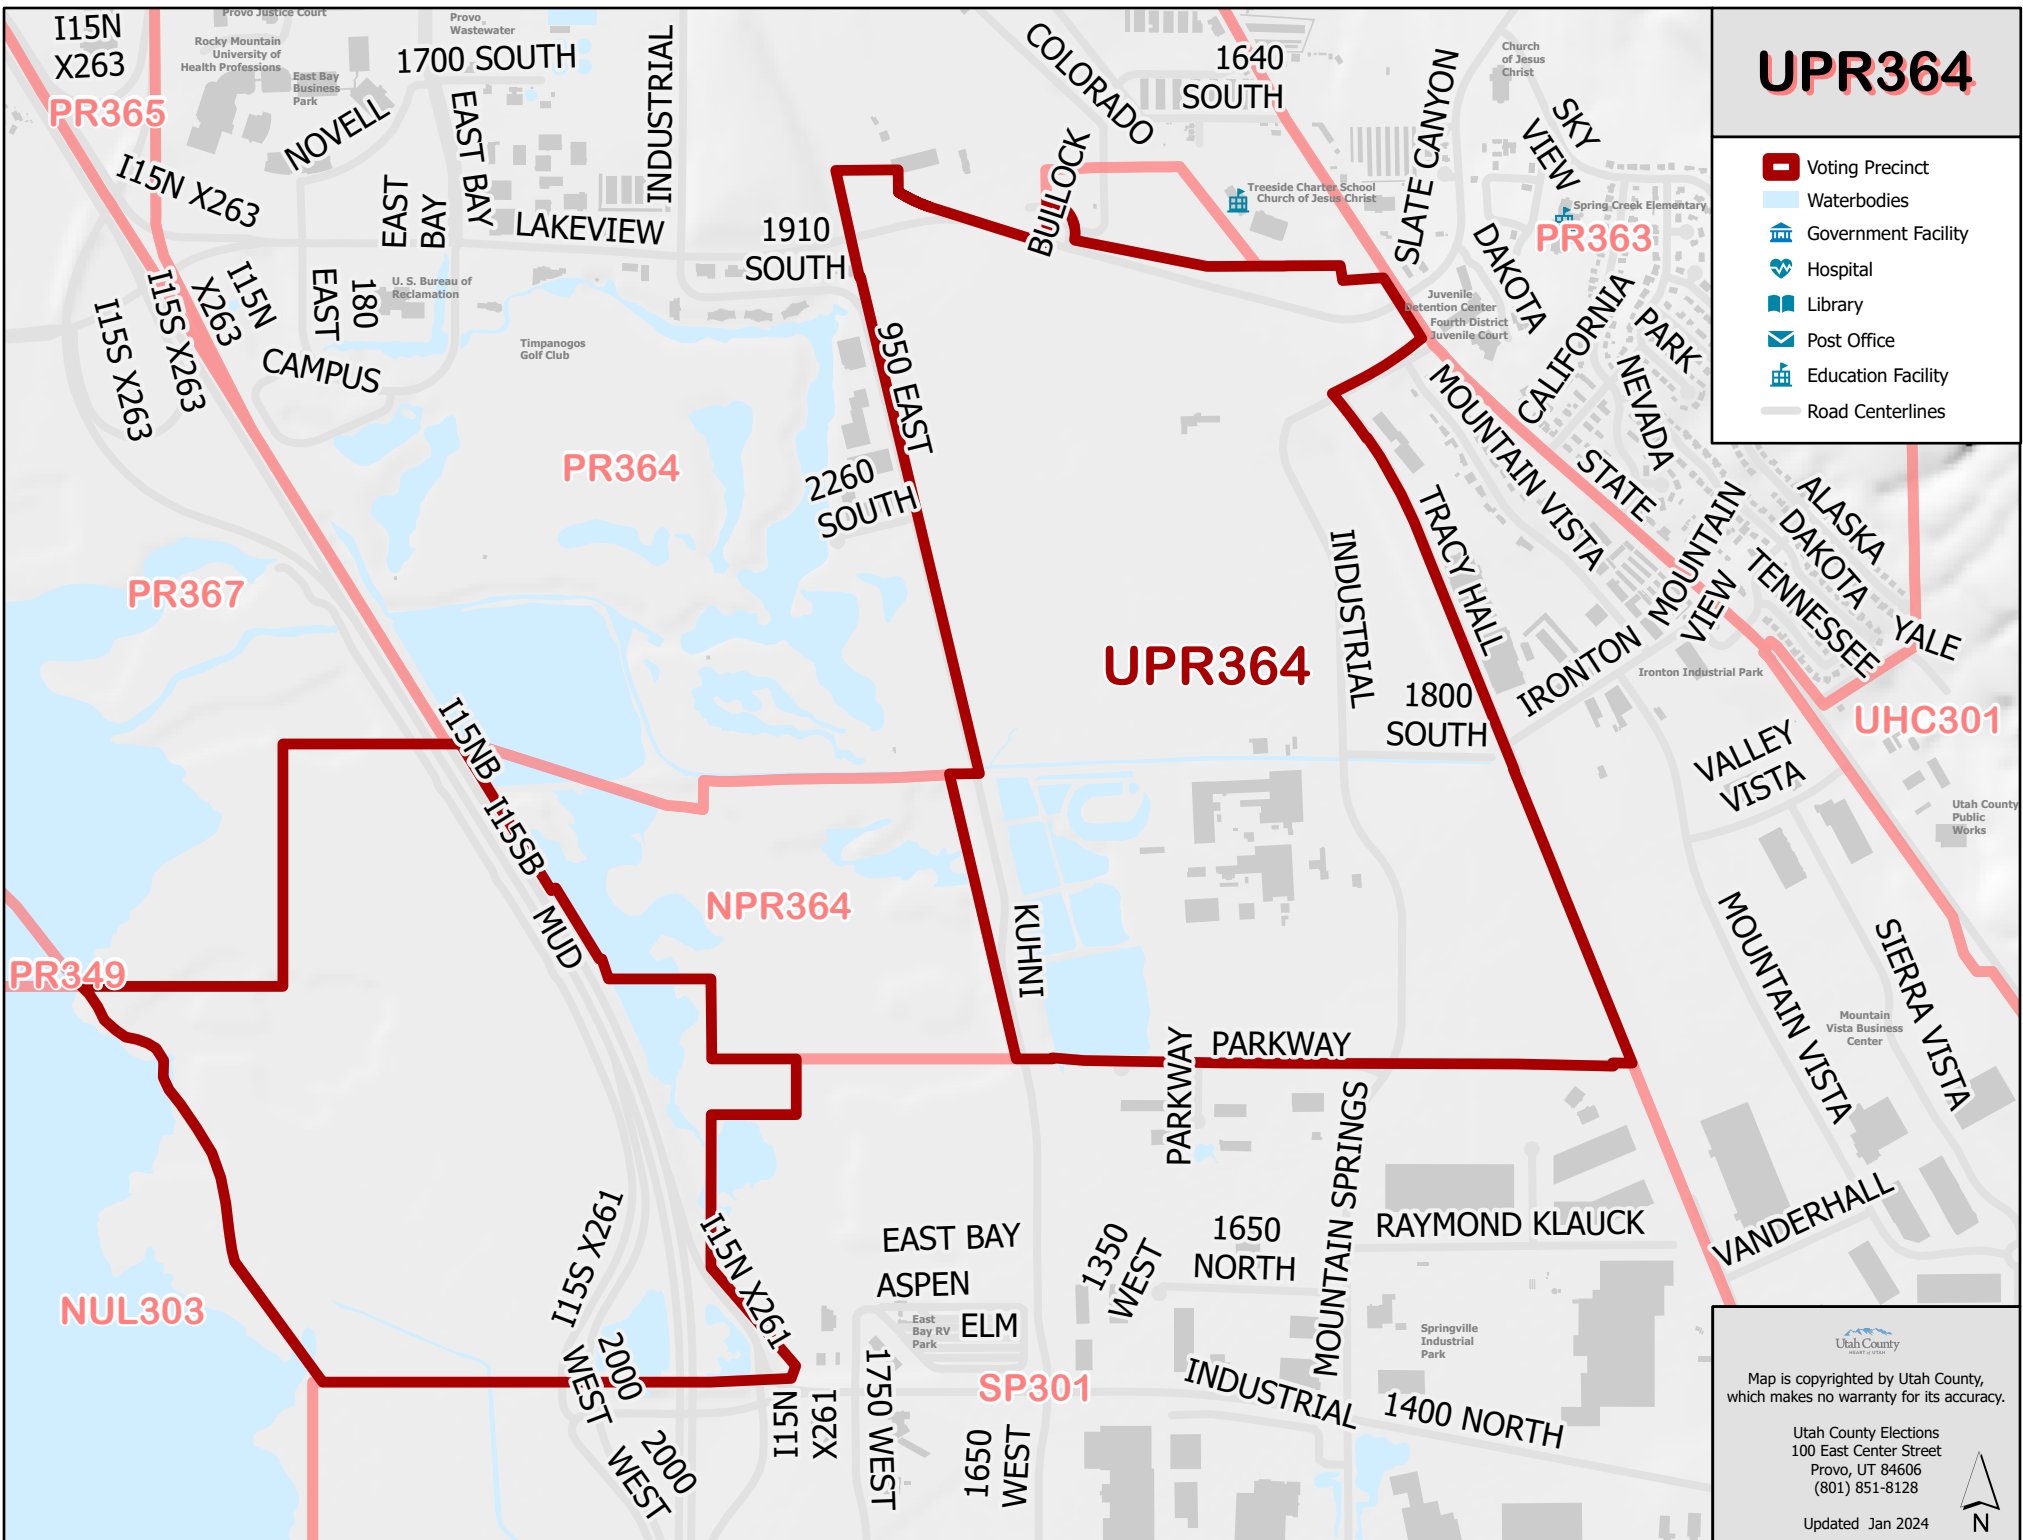

UPR364

-  Voting Precinct
-  Waterbodies
-  Government Facility
-  Hospital
-  Library
-  Post Office
-  Education Facility
-  Road Centerlines

Utah County
Map is copyrighted by Utah County, which makes no warranty for its accuracy.
Utah County Elections
100 East Center Street
Provo, UT 84606
(801) 851-8128
Updated Jan 2024