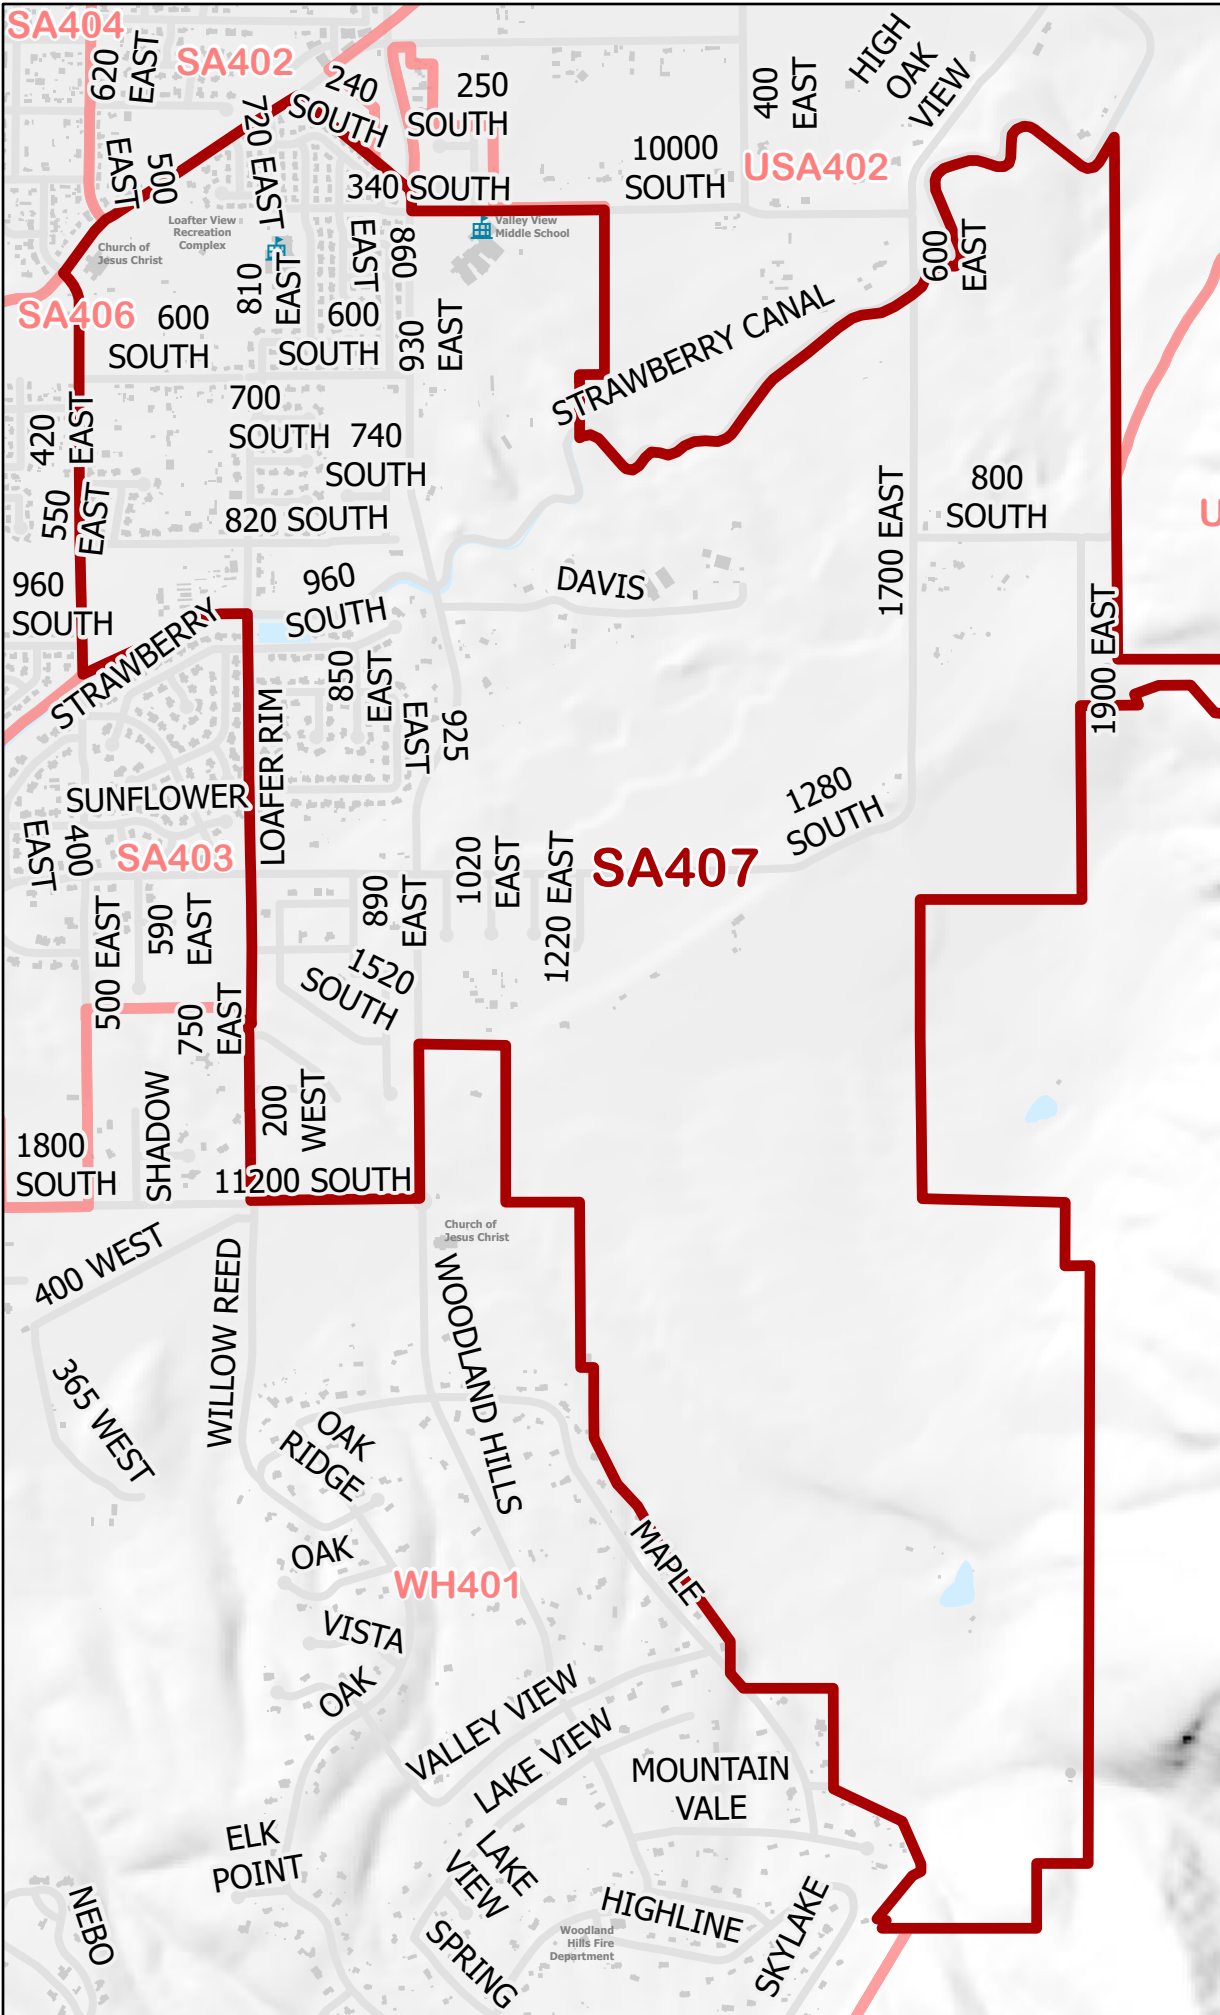

SA407

-  Voting Precinct
-  Waterbodies
-  Government Facility
-  Hospital
-  Library
-  Post Office
-  Education Facility
-  Road Centerlines

UER401

Map is copyrighted by Utah County, which makes no warranty for its accuracy.

Utah County Elections
100 East Center Street
Provo, UT 84606
(801) 851-8128

Updated Jan 2024