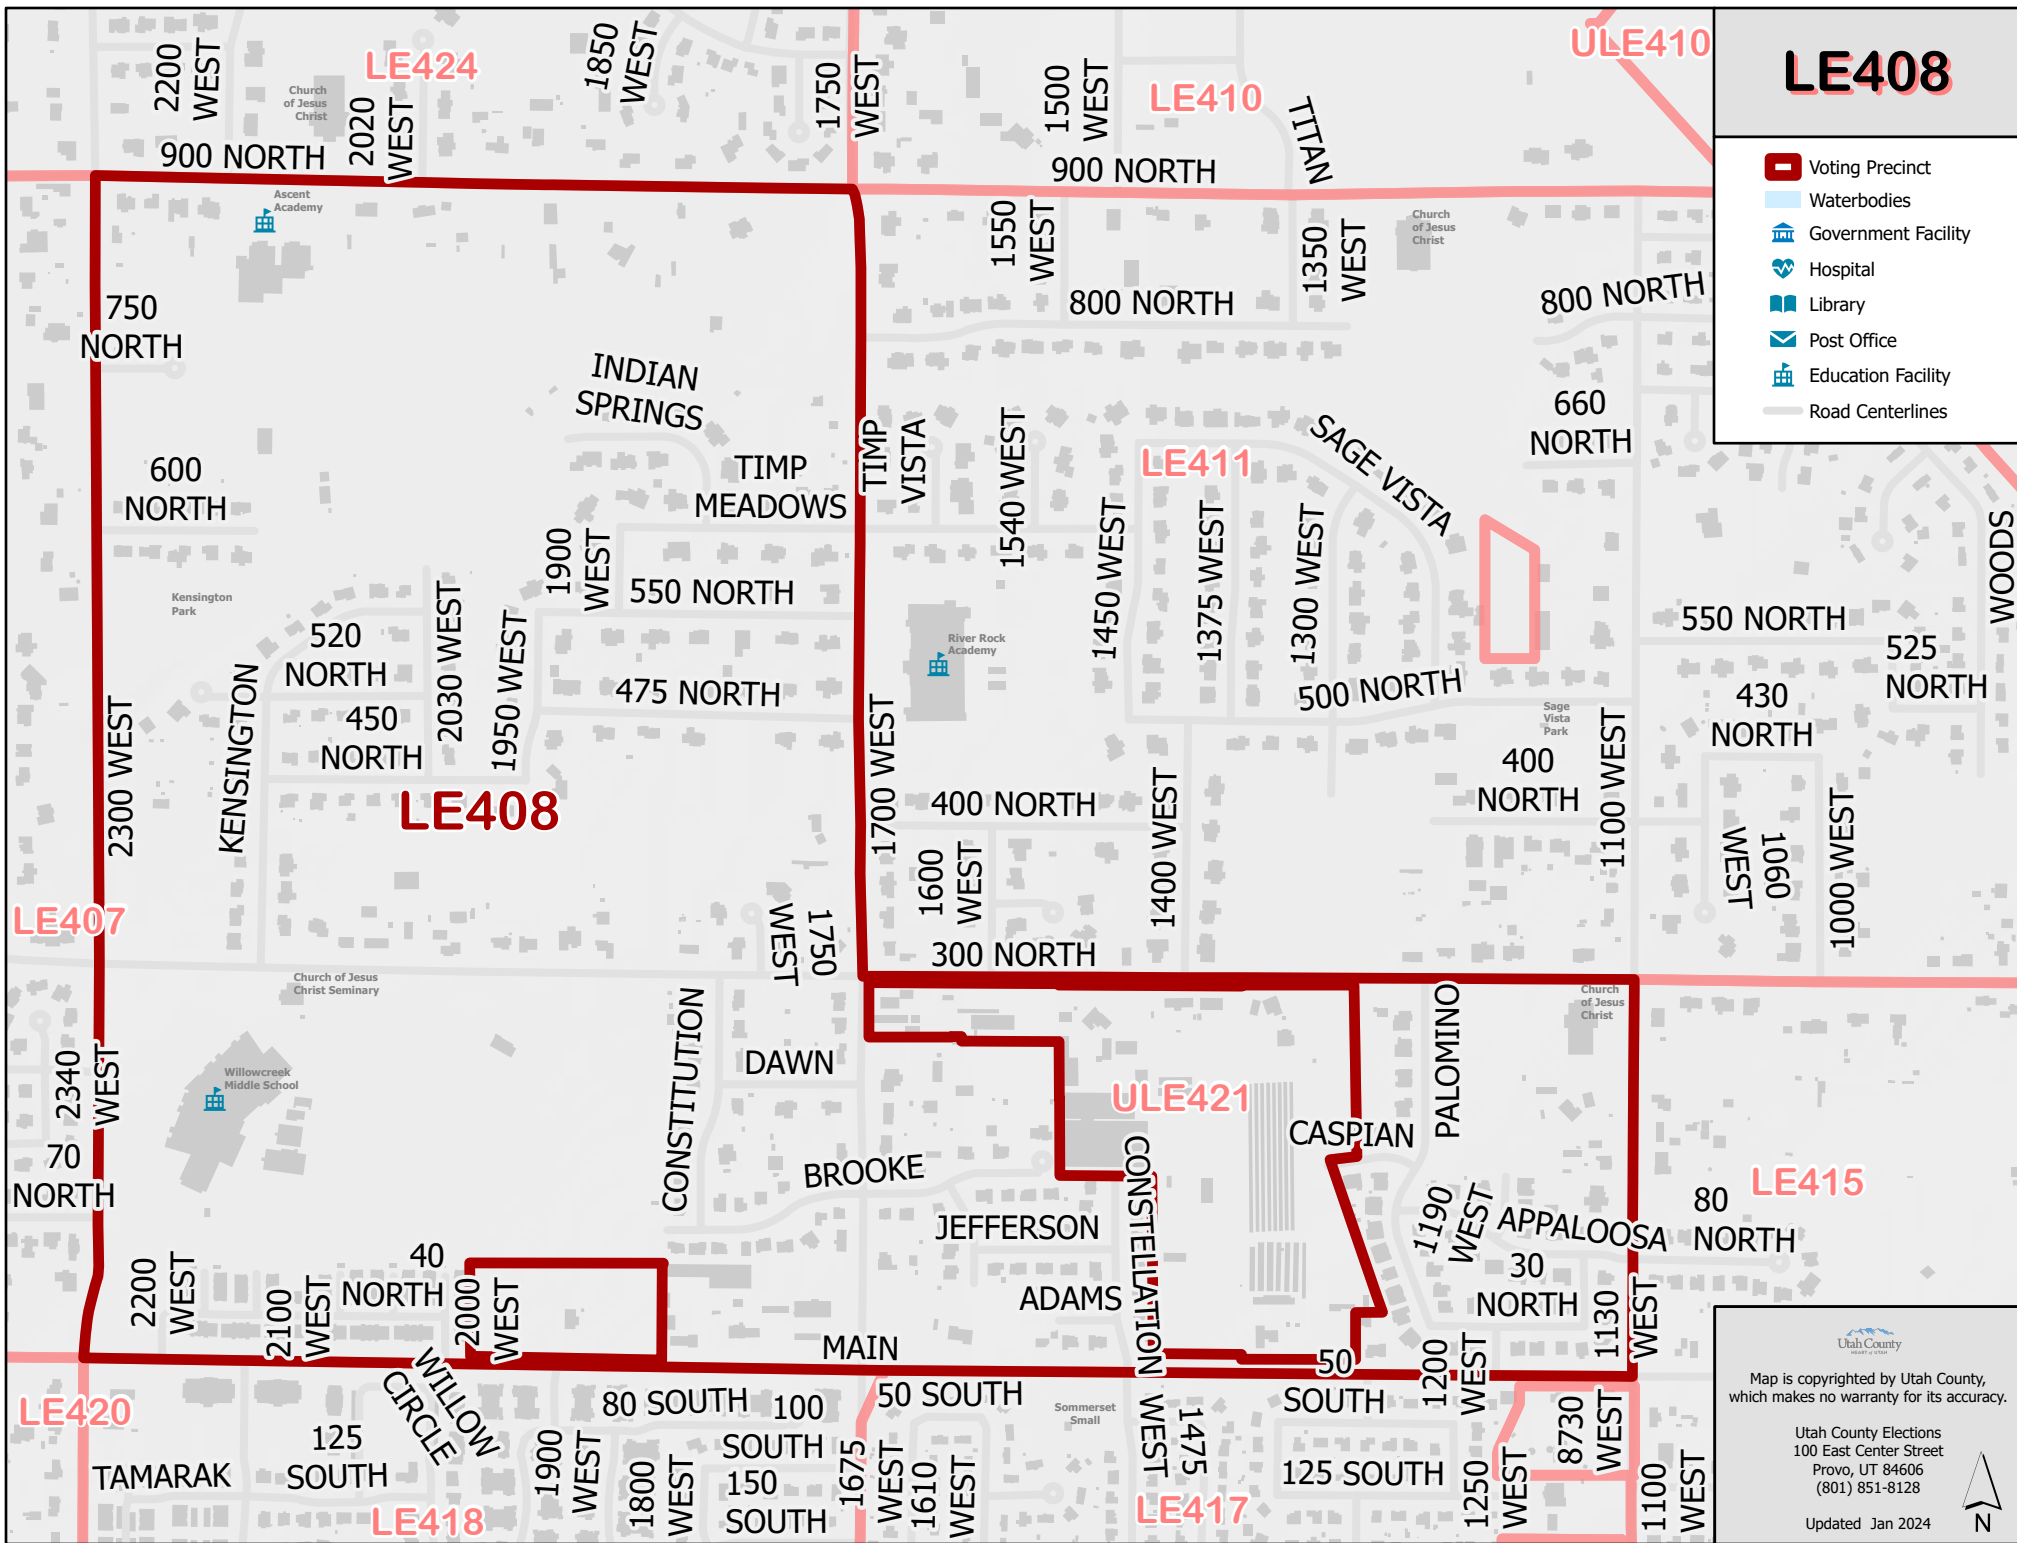

# LE408

-  Voting Precinct
-  Waterbodies
-  Government Facility
-  Hospital
-  Library
-  Post Office
-  Education Facility
-  Road Centerlines

  
Map is copyrighted by Utah County, which makes no warranty for its accuracy.  
Utah County Elections  
100 East Center Street  
Provo, UT 84606  
(801) 851-8128  
Updated Jan 2024