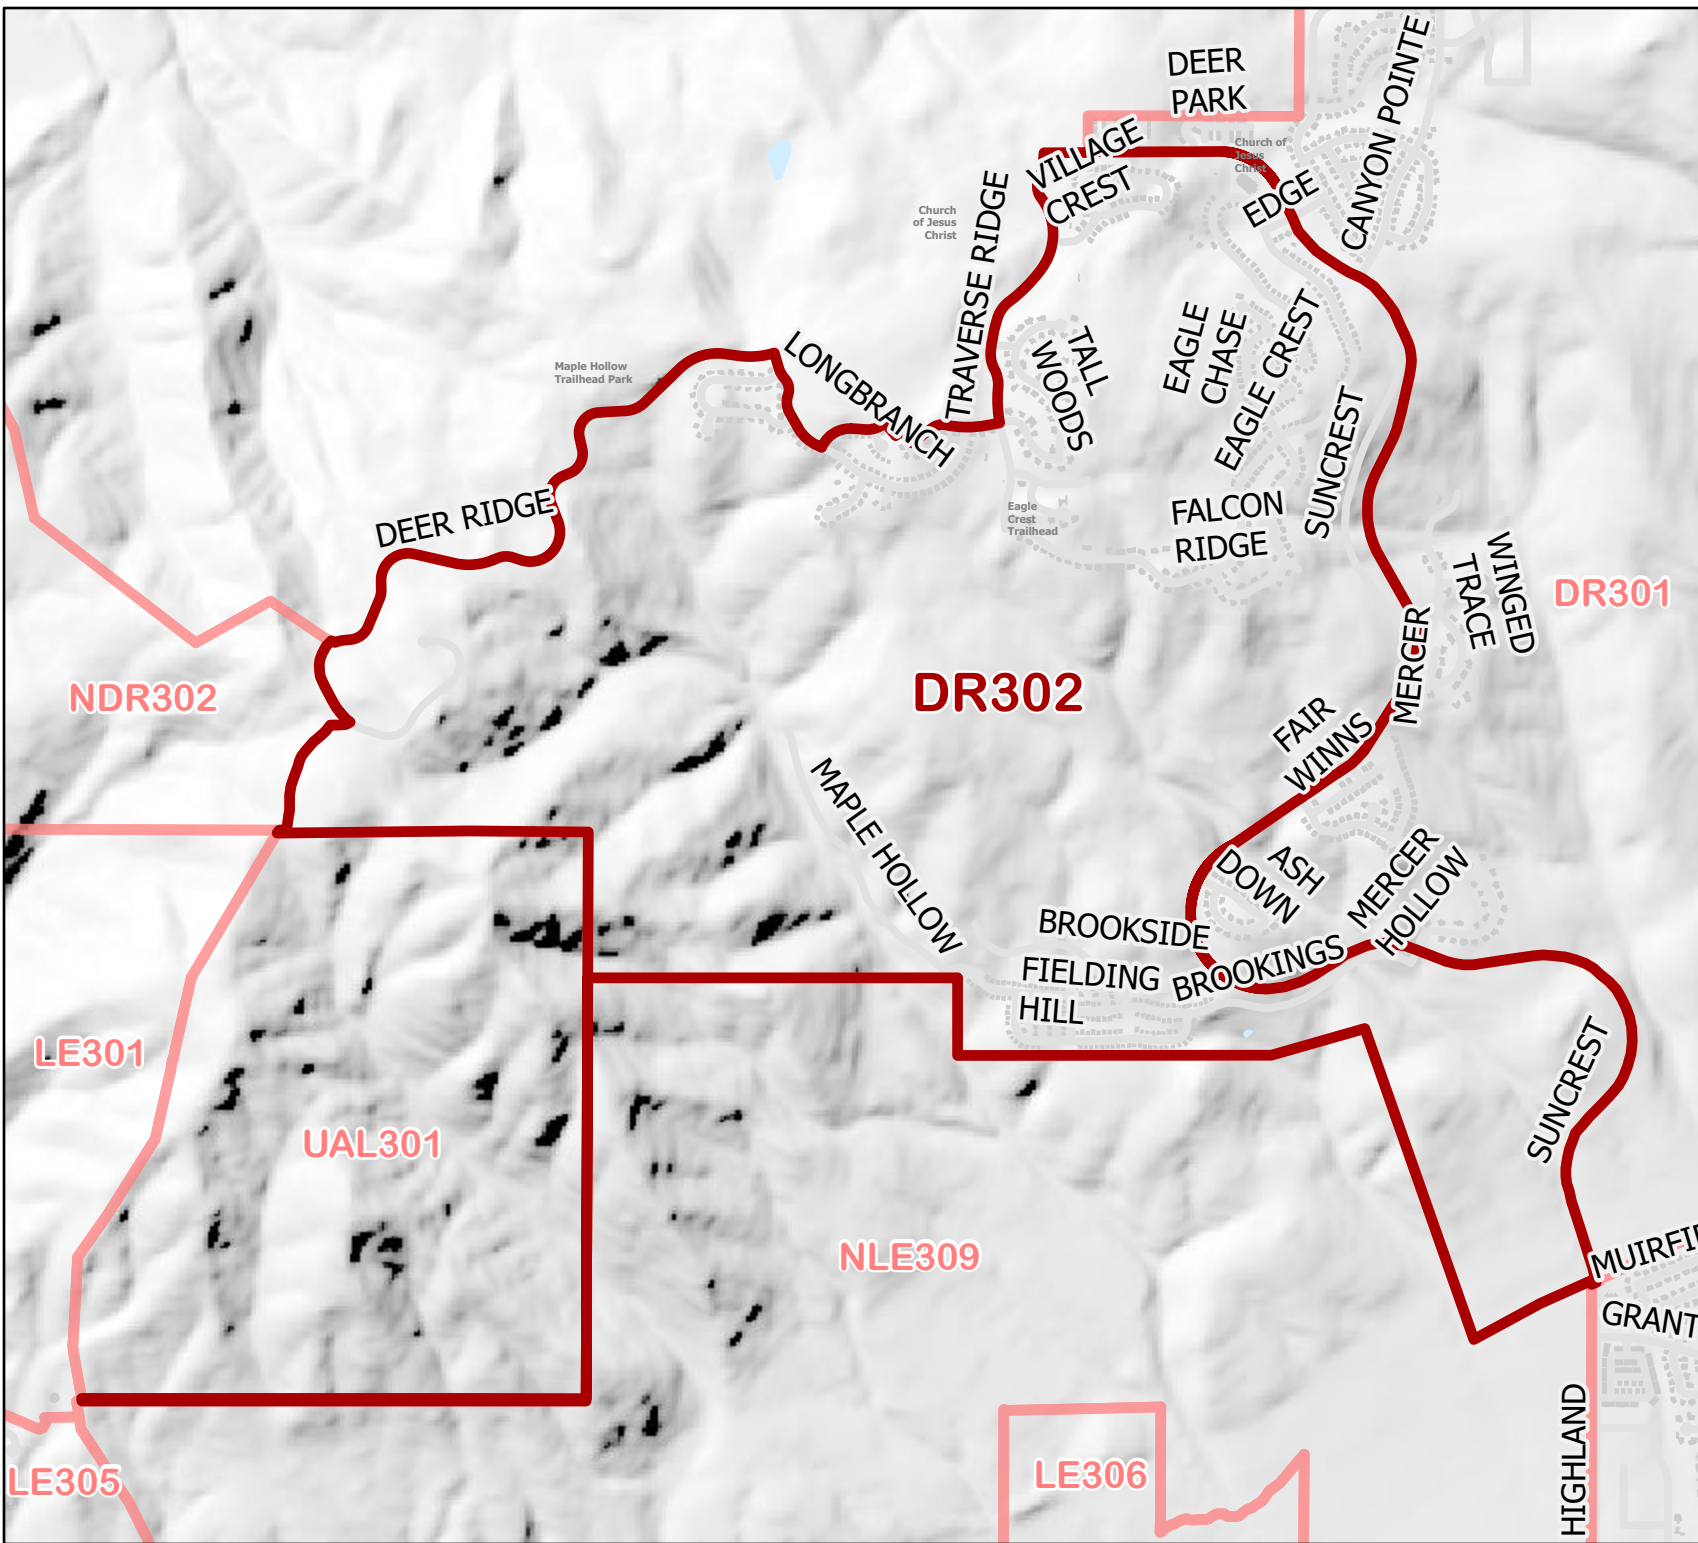

# DR302

-  Voting Precinct
-  Waterbodies
-  Government Facility
-  Hospital
-  Library
-  Post Office
-  Education Facility
-  Road Centerlines

Map is copyrighted by Utah County, which makes no warranty for its accuracy.

Utah County Elections  
100 East Center Street  
Provo, UT 84606  
(801) 851-8128

Updated Jan 2024