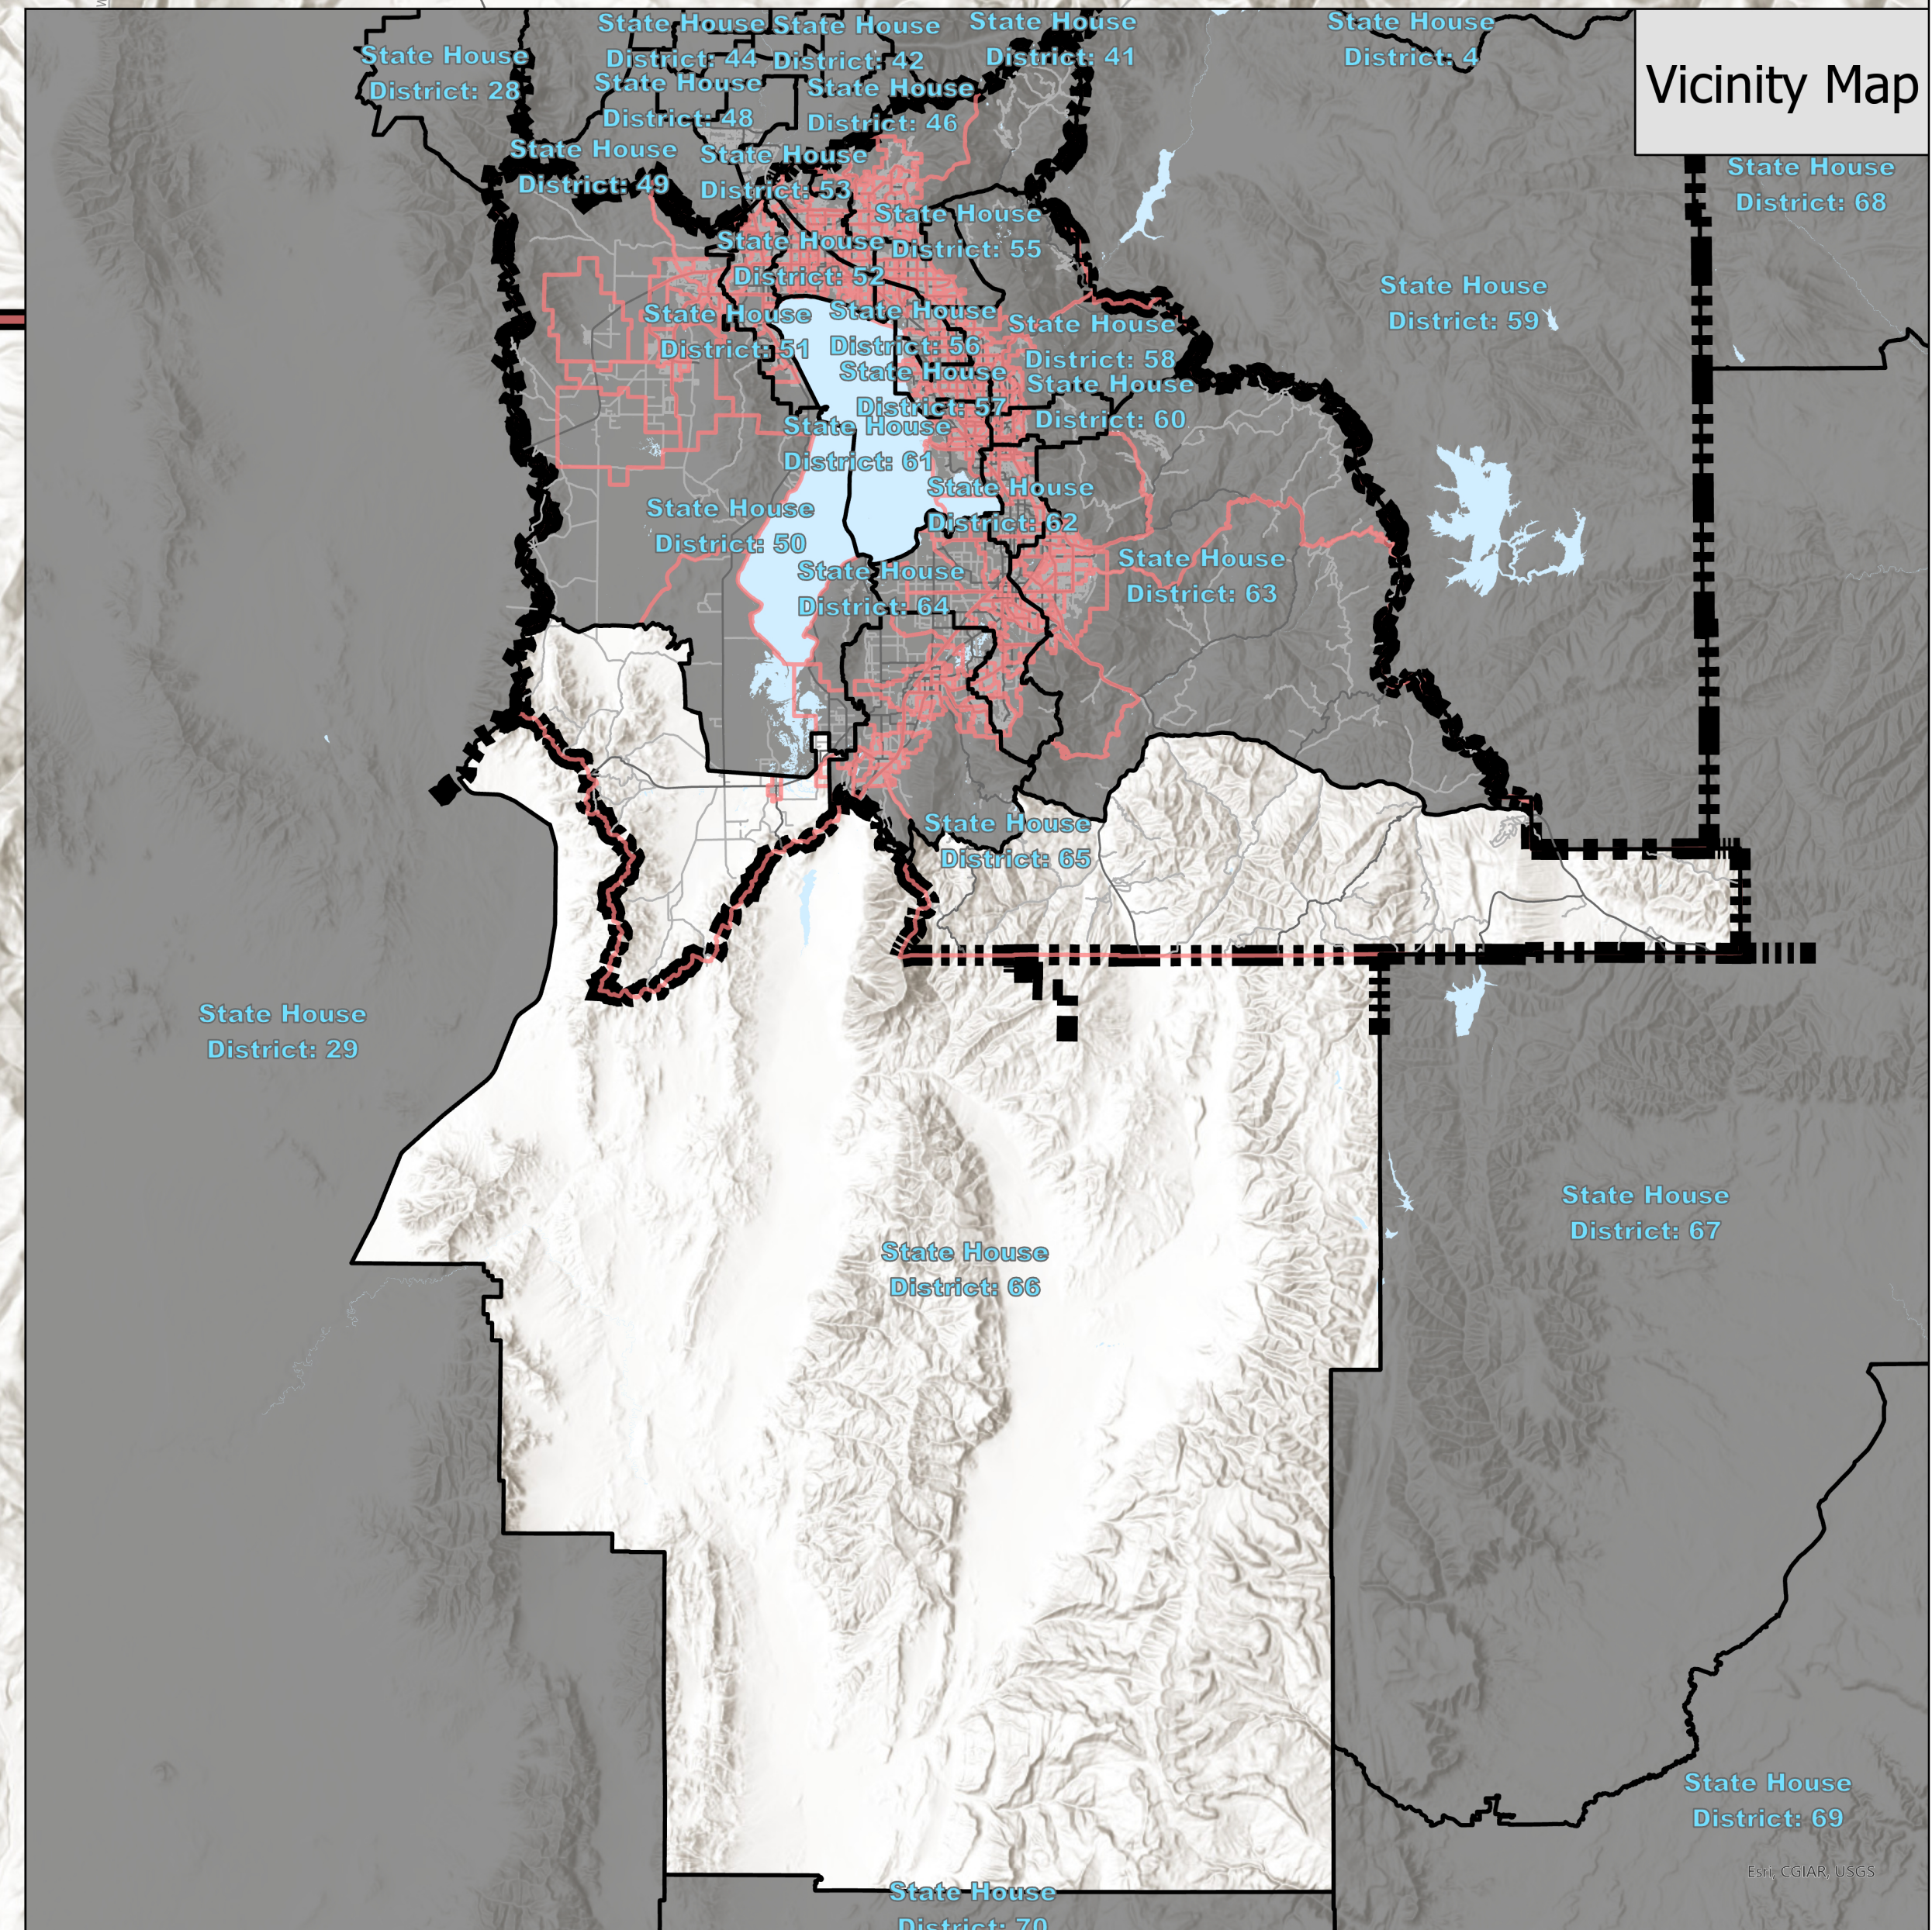

State House District 66

- State House Districts
- Voting Precincts
- Roads
 - Major
 - Minor
- Waterbodies
- County Boundary

0 0.75 1.5 3 KM
0 0.5 1 2 Miles

Utah County
Map is copyrighted by Utah County, which makes no warranty for its accuracy.
Utah County Elections
100 East Center Street
Provo, UT 84606
(801) 851-8128
Updated Feb 2024