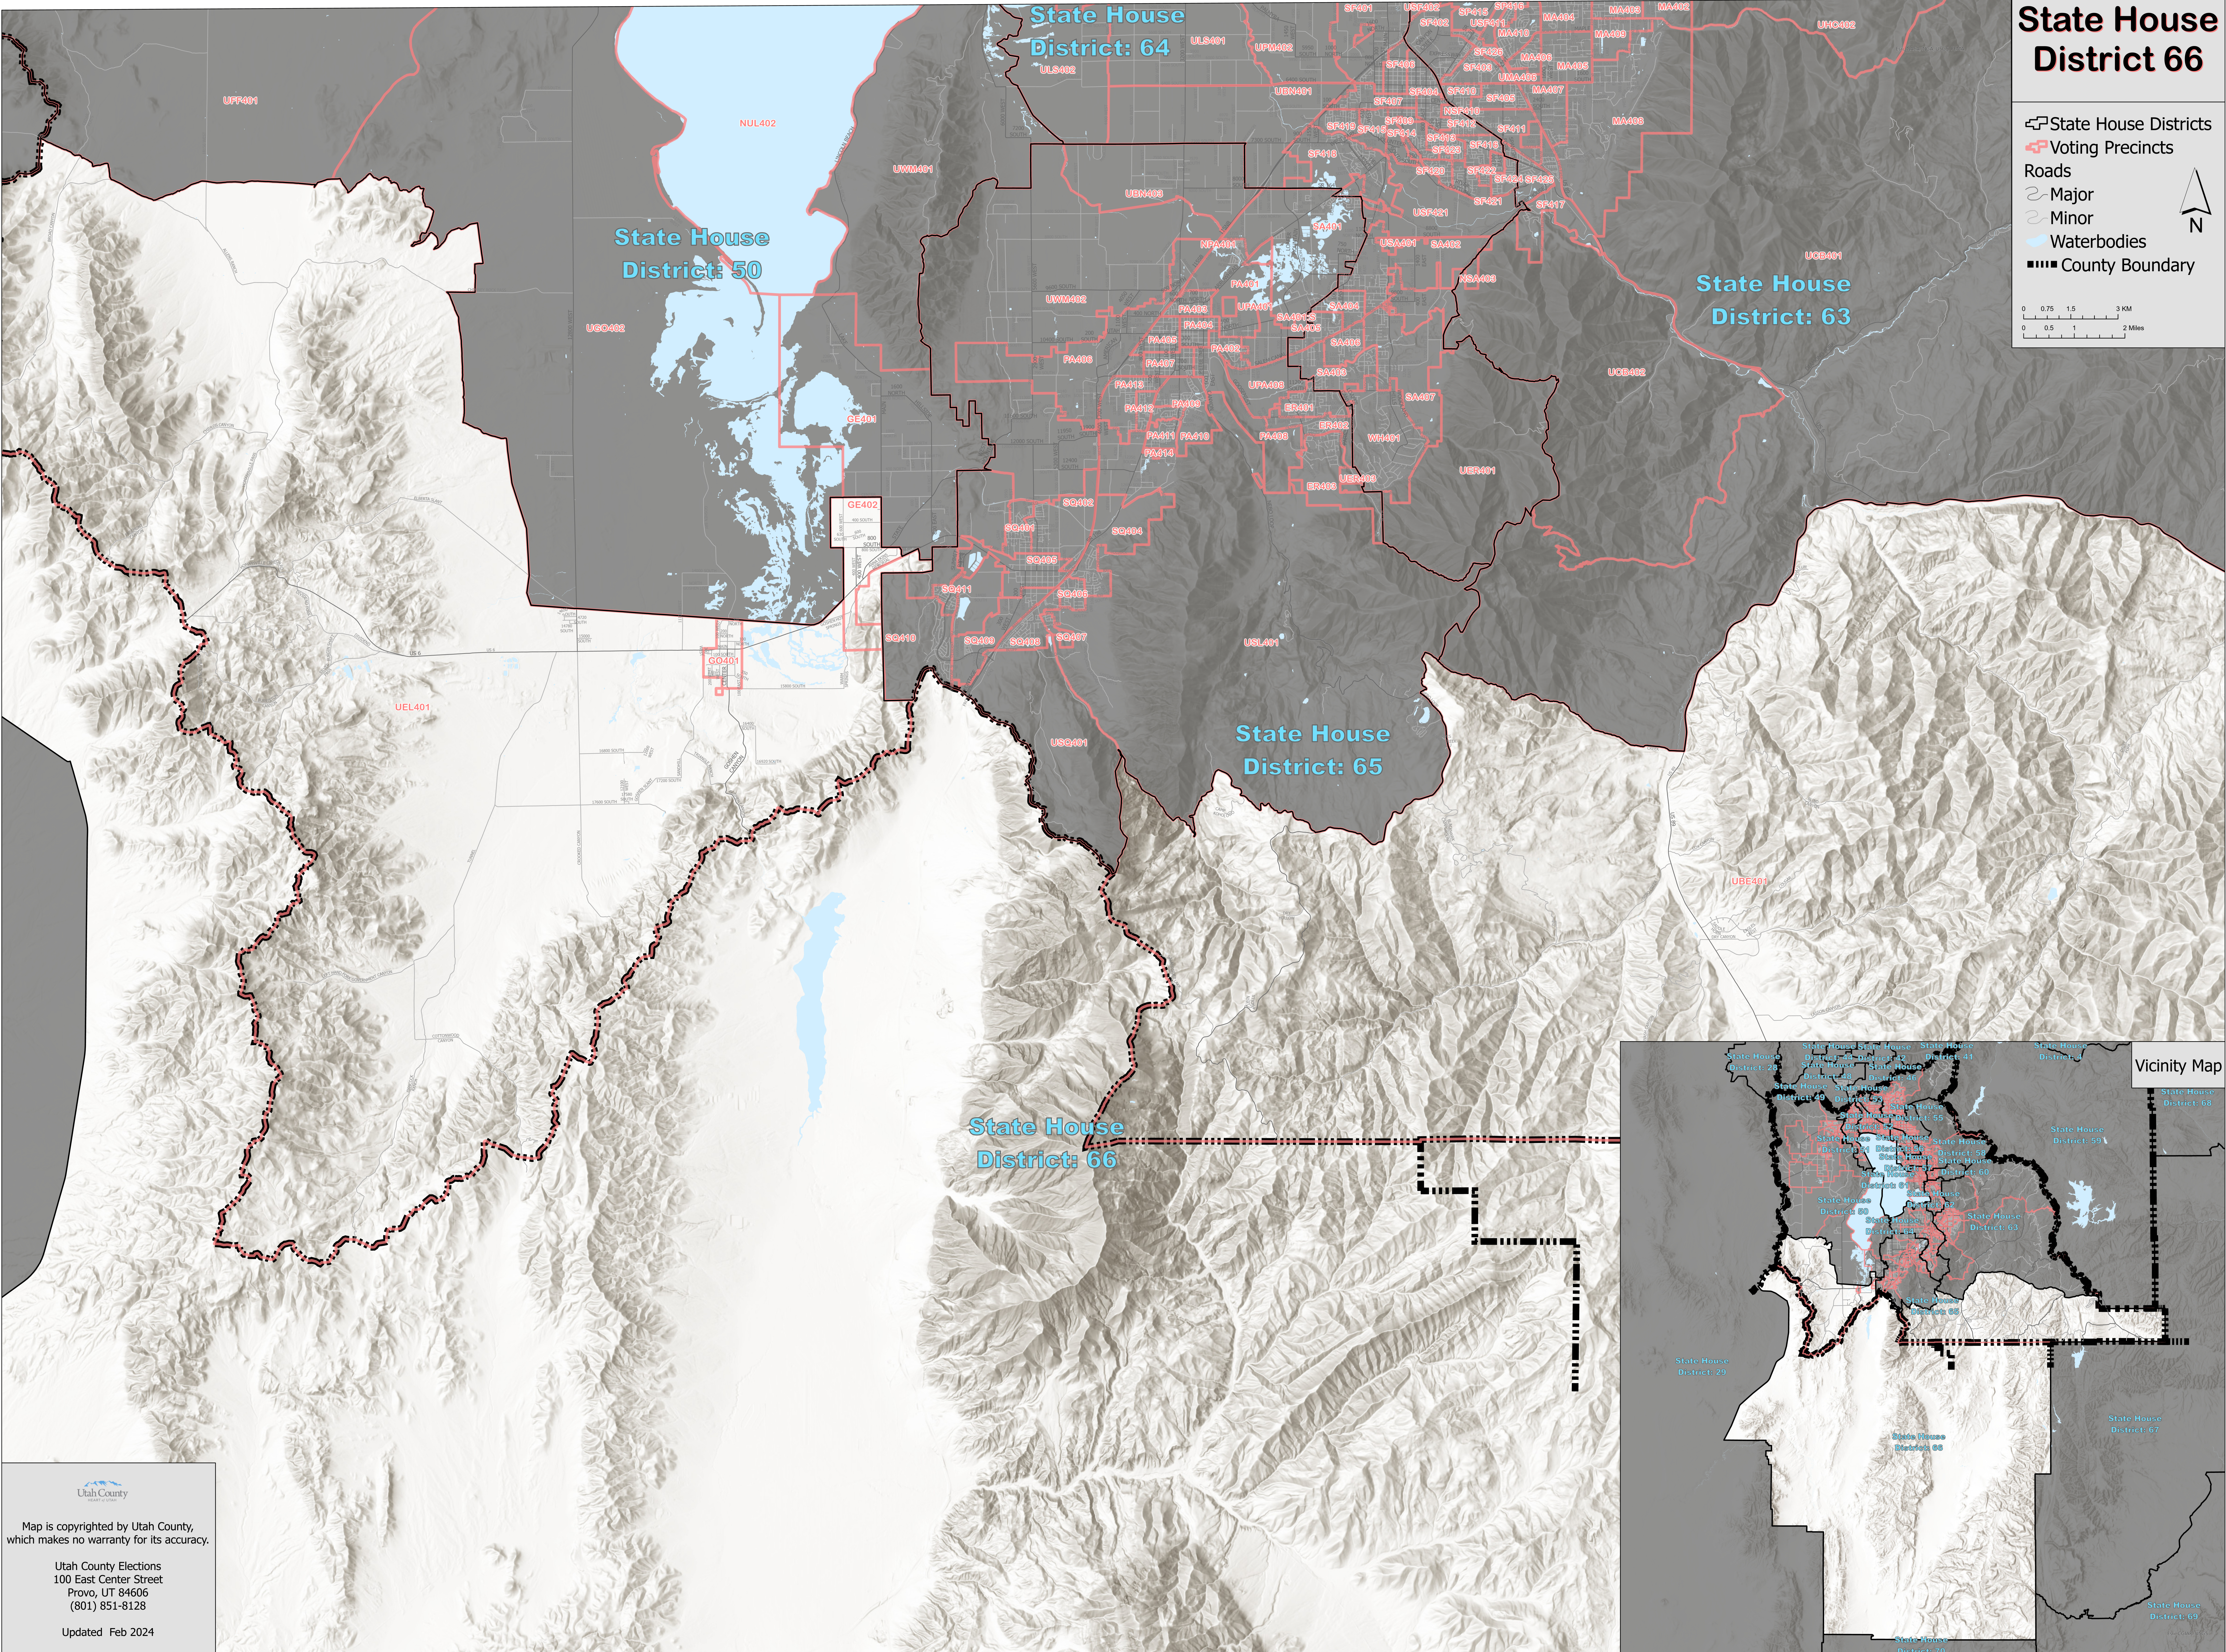

State House District 66

- State House Districts
- Voting Precincts
- Roads
 - Major
 - Minor
- Waterbodies
- County Boundary

0 0.75 1.5 3 KM
0 0.5 1 2 Miles

Utah County
Map is copyrighted by Utah County, which makes no warranty for its accuracy.
Utah County Elections
100 East Center Street
Provo, UT 84606
(801) 851-8128
Updated Feb 2024