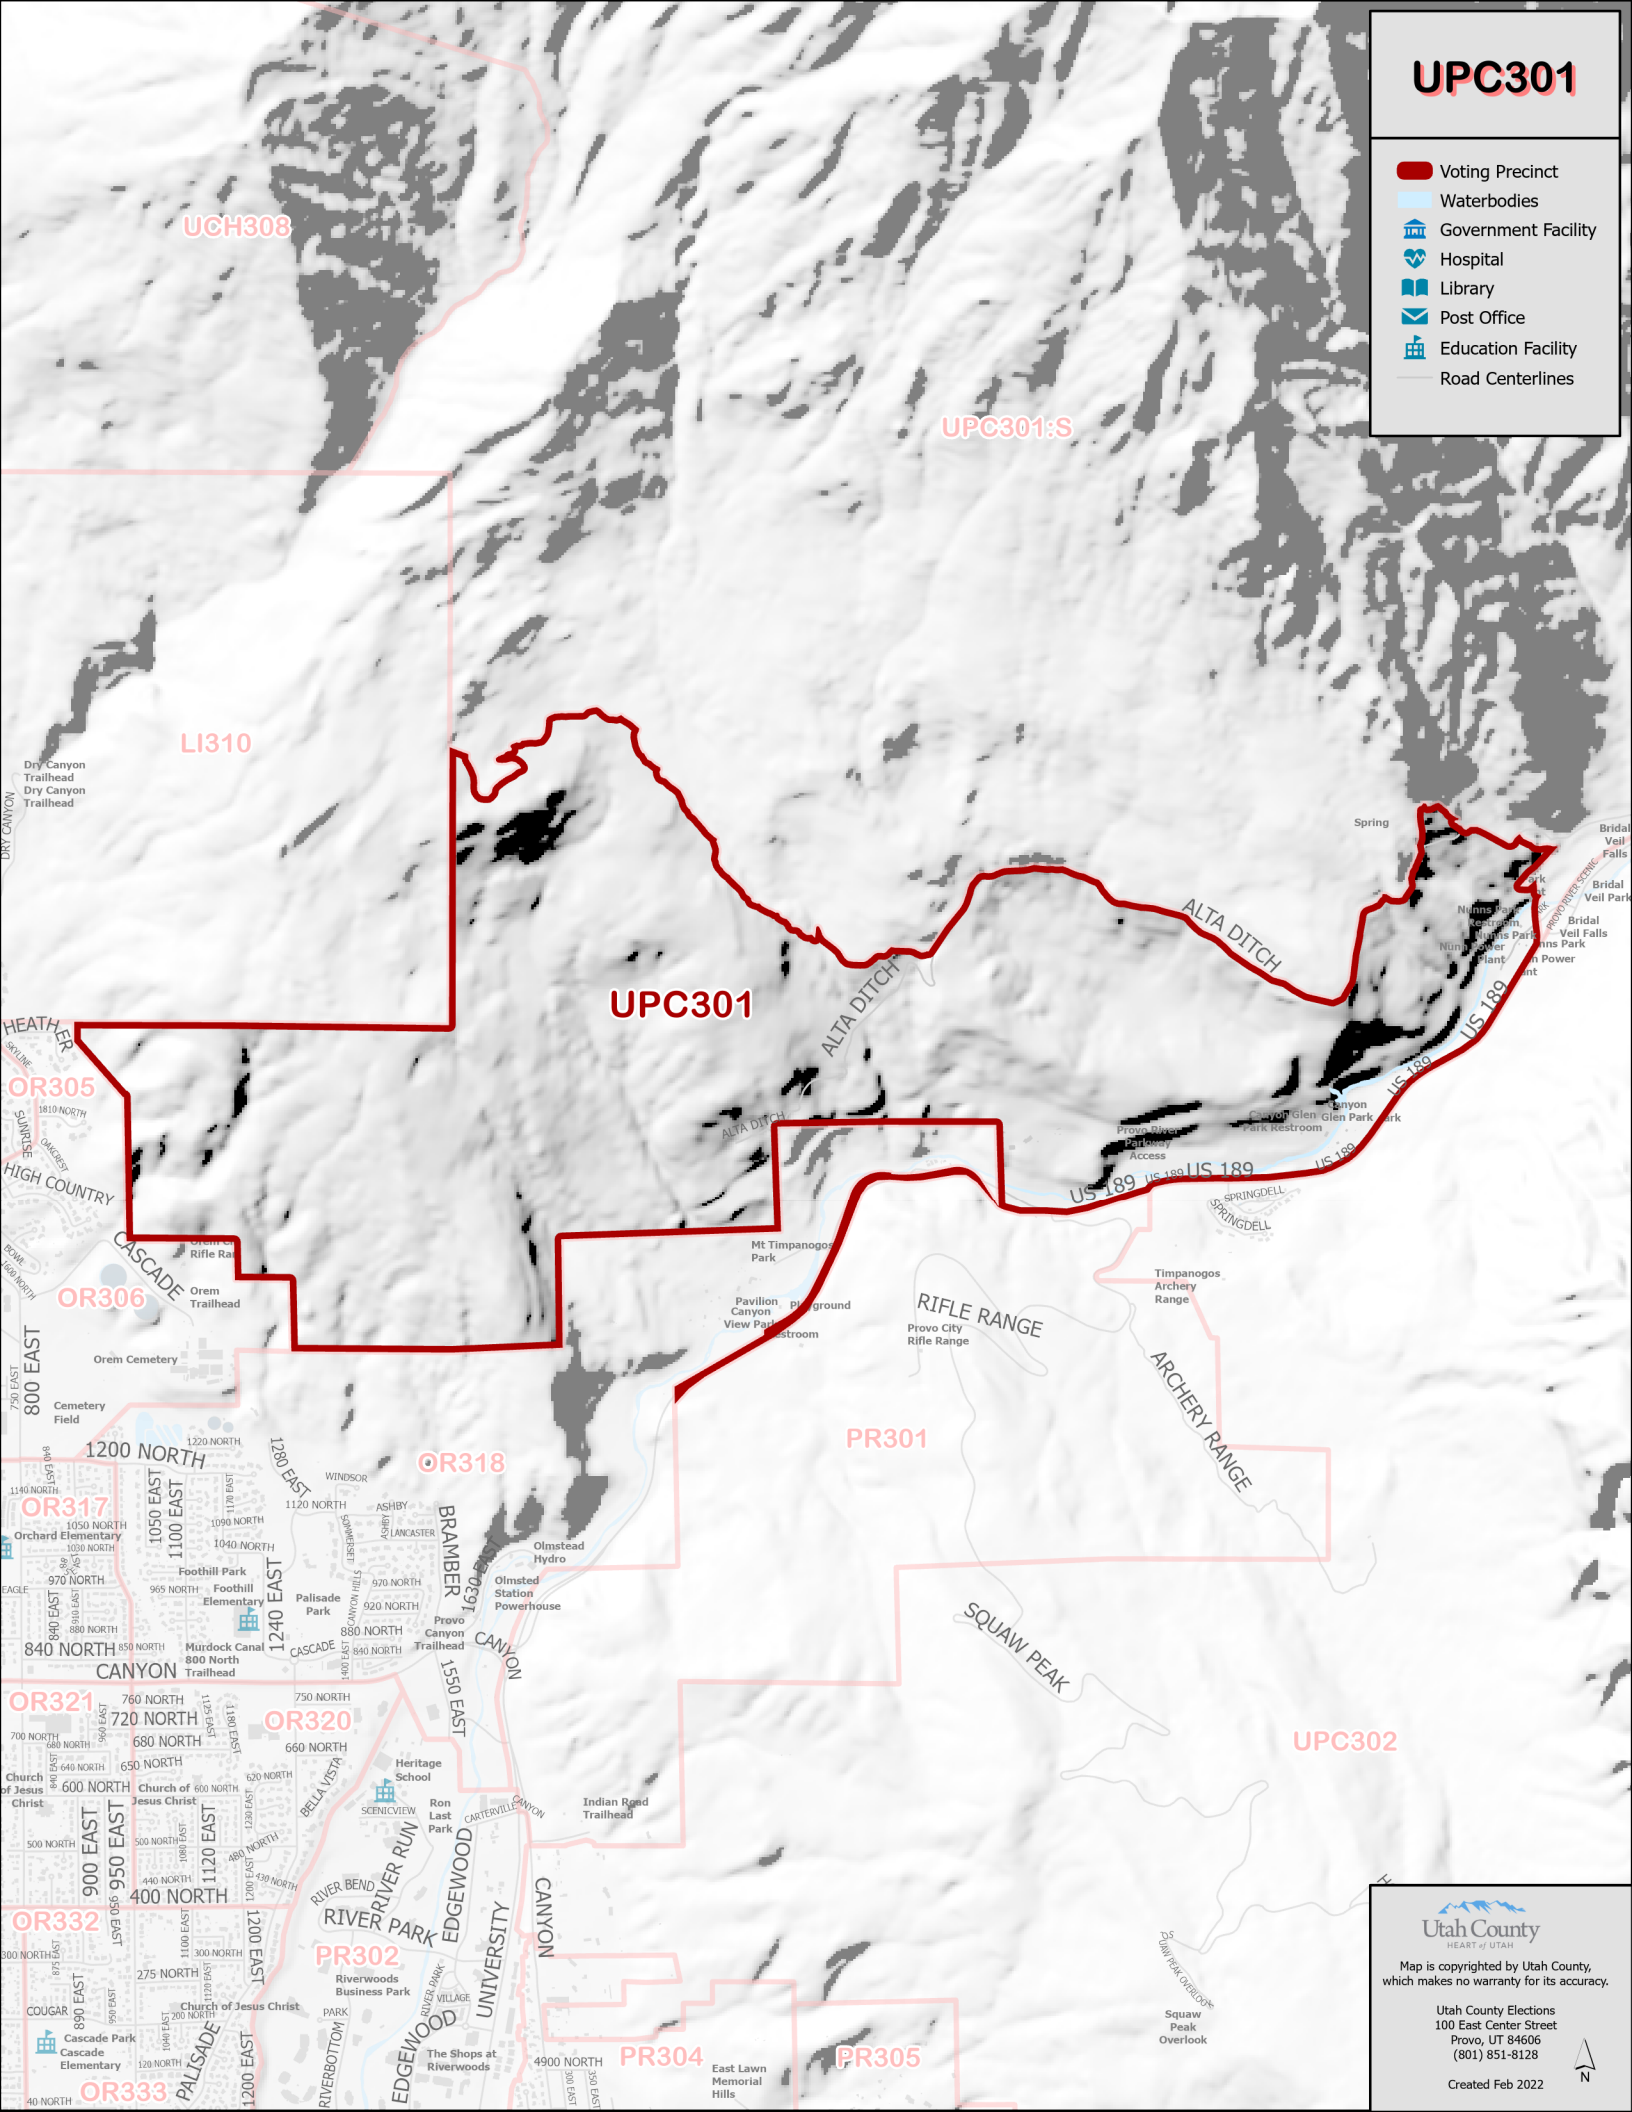

# UPC301

-  Voting Precinct
-  Waterbodies
-  Government Facility
-  Hospital
-  Library
-  Post Office
-  Education Facility
-  Road Centerlines

  
Utah County  
HEART OF UTAH

Map is copyrighted by Utah County, which makes no warranty for its accuracy.

Utah County Elections  
100 East Center Street  
Provo, UT 84606  
(801) 851-8128

Created Feb 2022